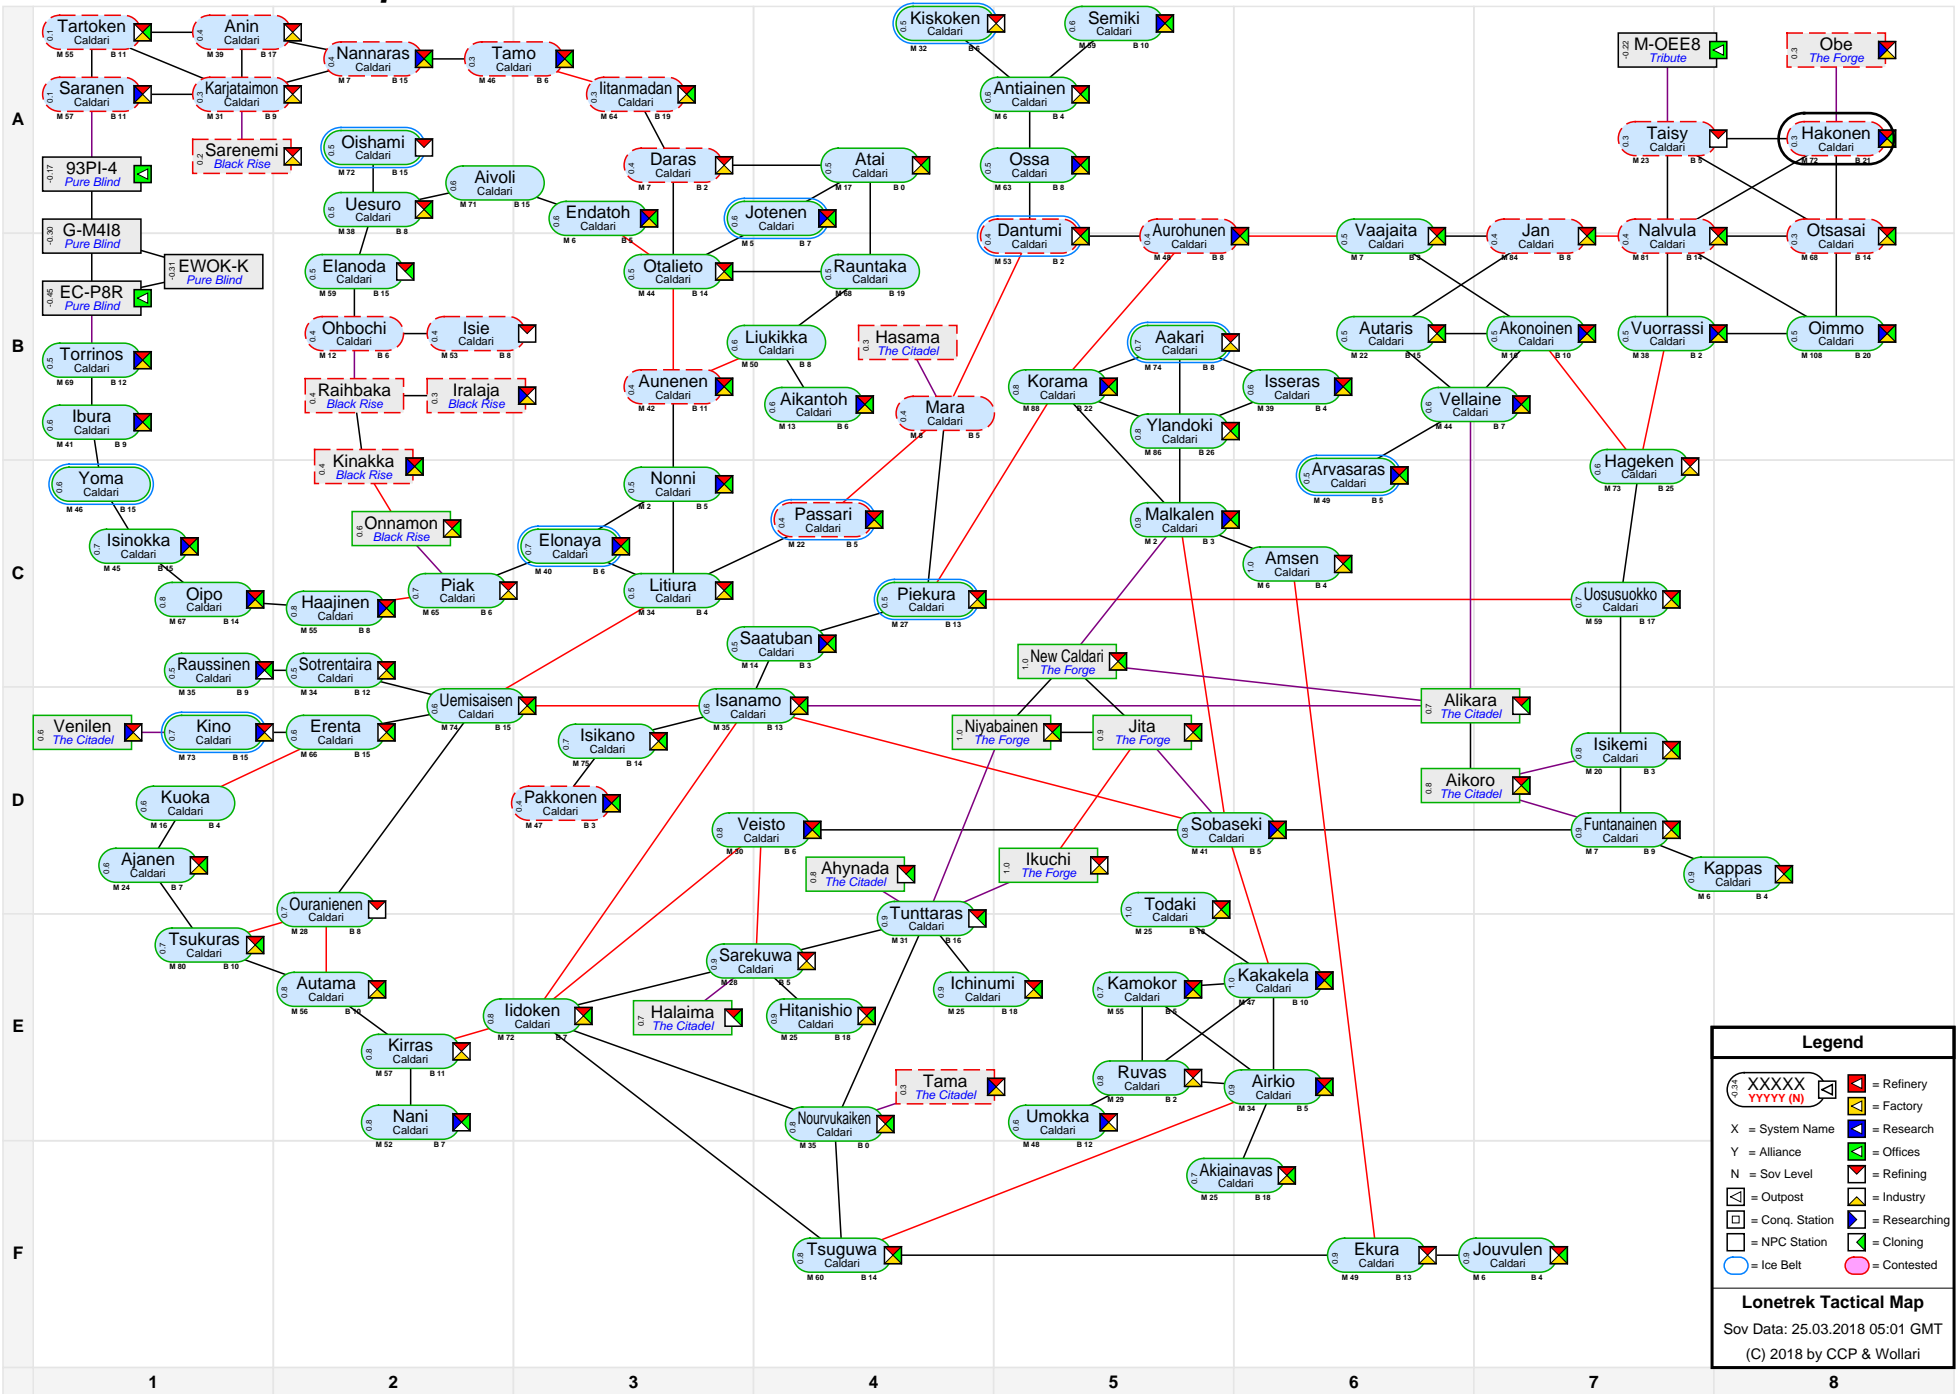

Lonetrek Tactical Map

Legend

- XXXXX (M YYY (N)) = System Name
- X = Alliance
- Y = Alliance
- N = Sov Level
- [Icon] = Outpost
- [Icon] = Conq. Station
- [Icon] = NPC Station
- [Icon] = Ice Belt
- [Icon] = Contested
- [Icon] = Refinery
- [Icon] = Factory
- [Icon] = Research
- [Icon] = Offices
- [Icon] = Refining
- [Icon] = Industry
- [Icon] = Researching
- [Icon] = Cloning

Lonetrek Tactical Map
 Sov Data: 25.03.2018 05:01 GMT
 (C) 2018 by CCP & Wollari