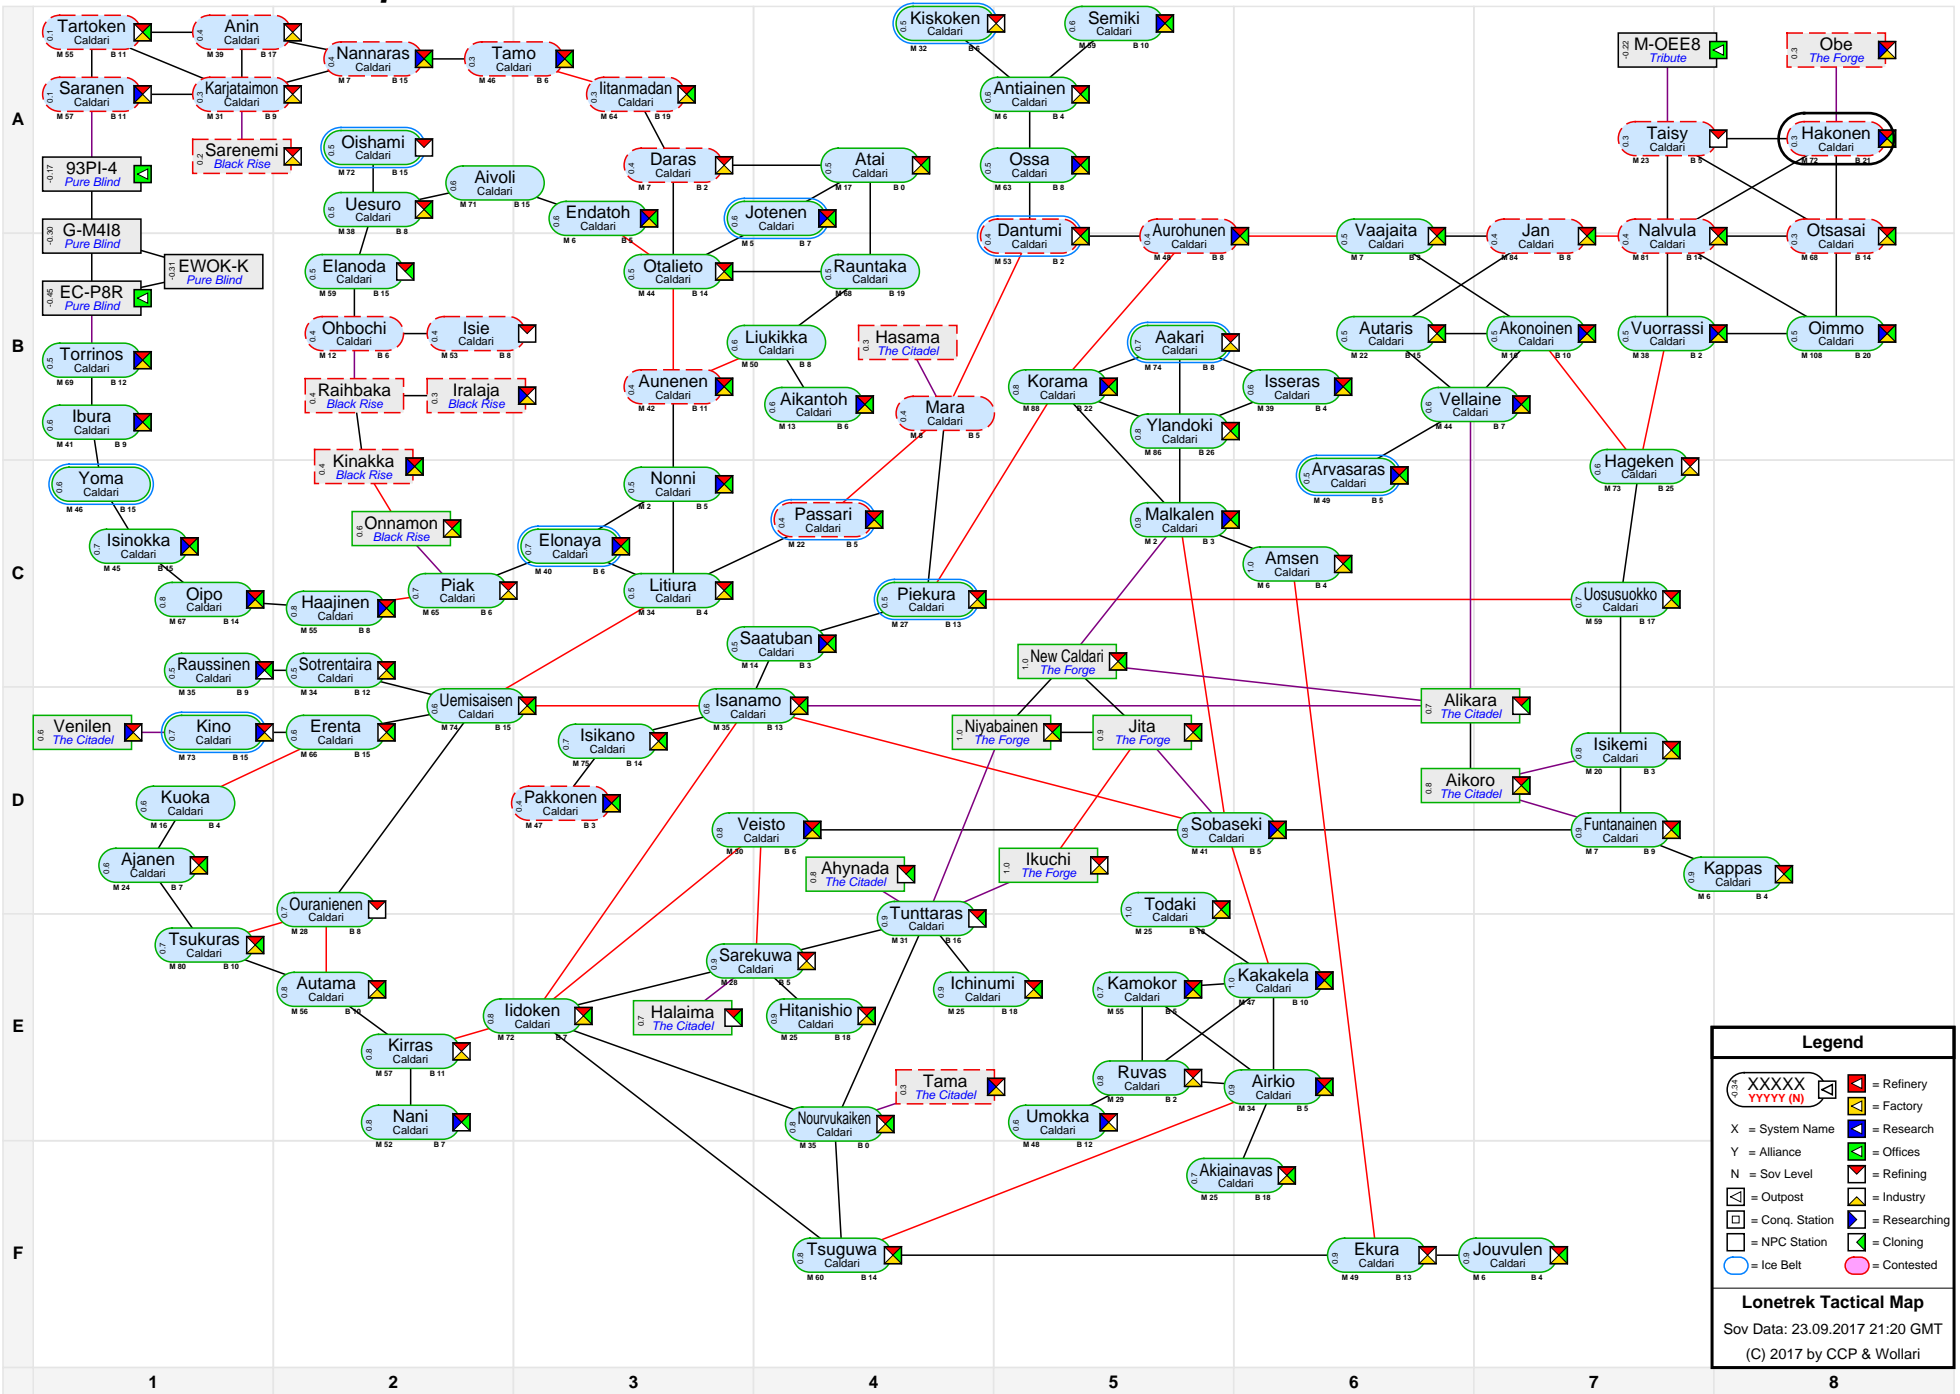

# Lonetrek Tactical Map

**Legend**

XXXXX  
YYYY (N) = Refinery  
X = System Name  
Y = Alliance  
N = Sov Level  
  = Outpost  
  = Conq. Station  
  = NPC Station  
  = Ice Belt  
  = Cloning  
  = Contested

**Lonetrek Tactical Map**  
 Sov Data: 23.09.2017 21:20 GMT  
 (C) 2017 by CCP & Wollari