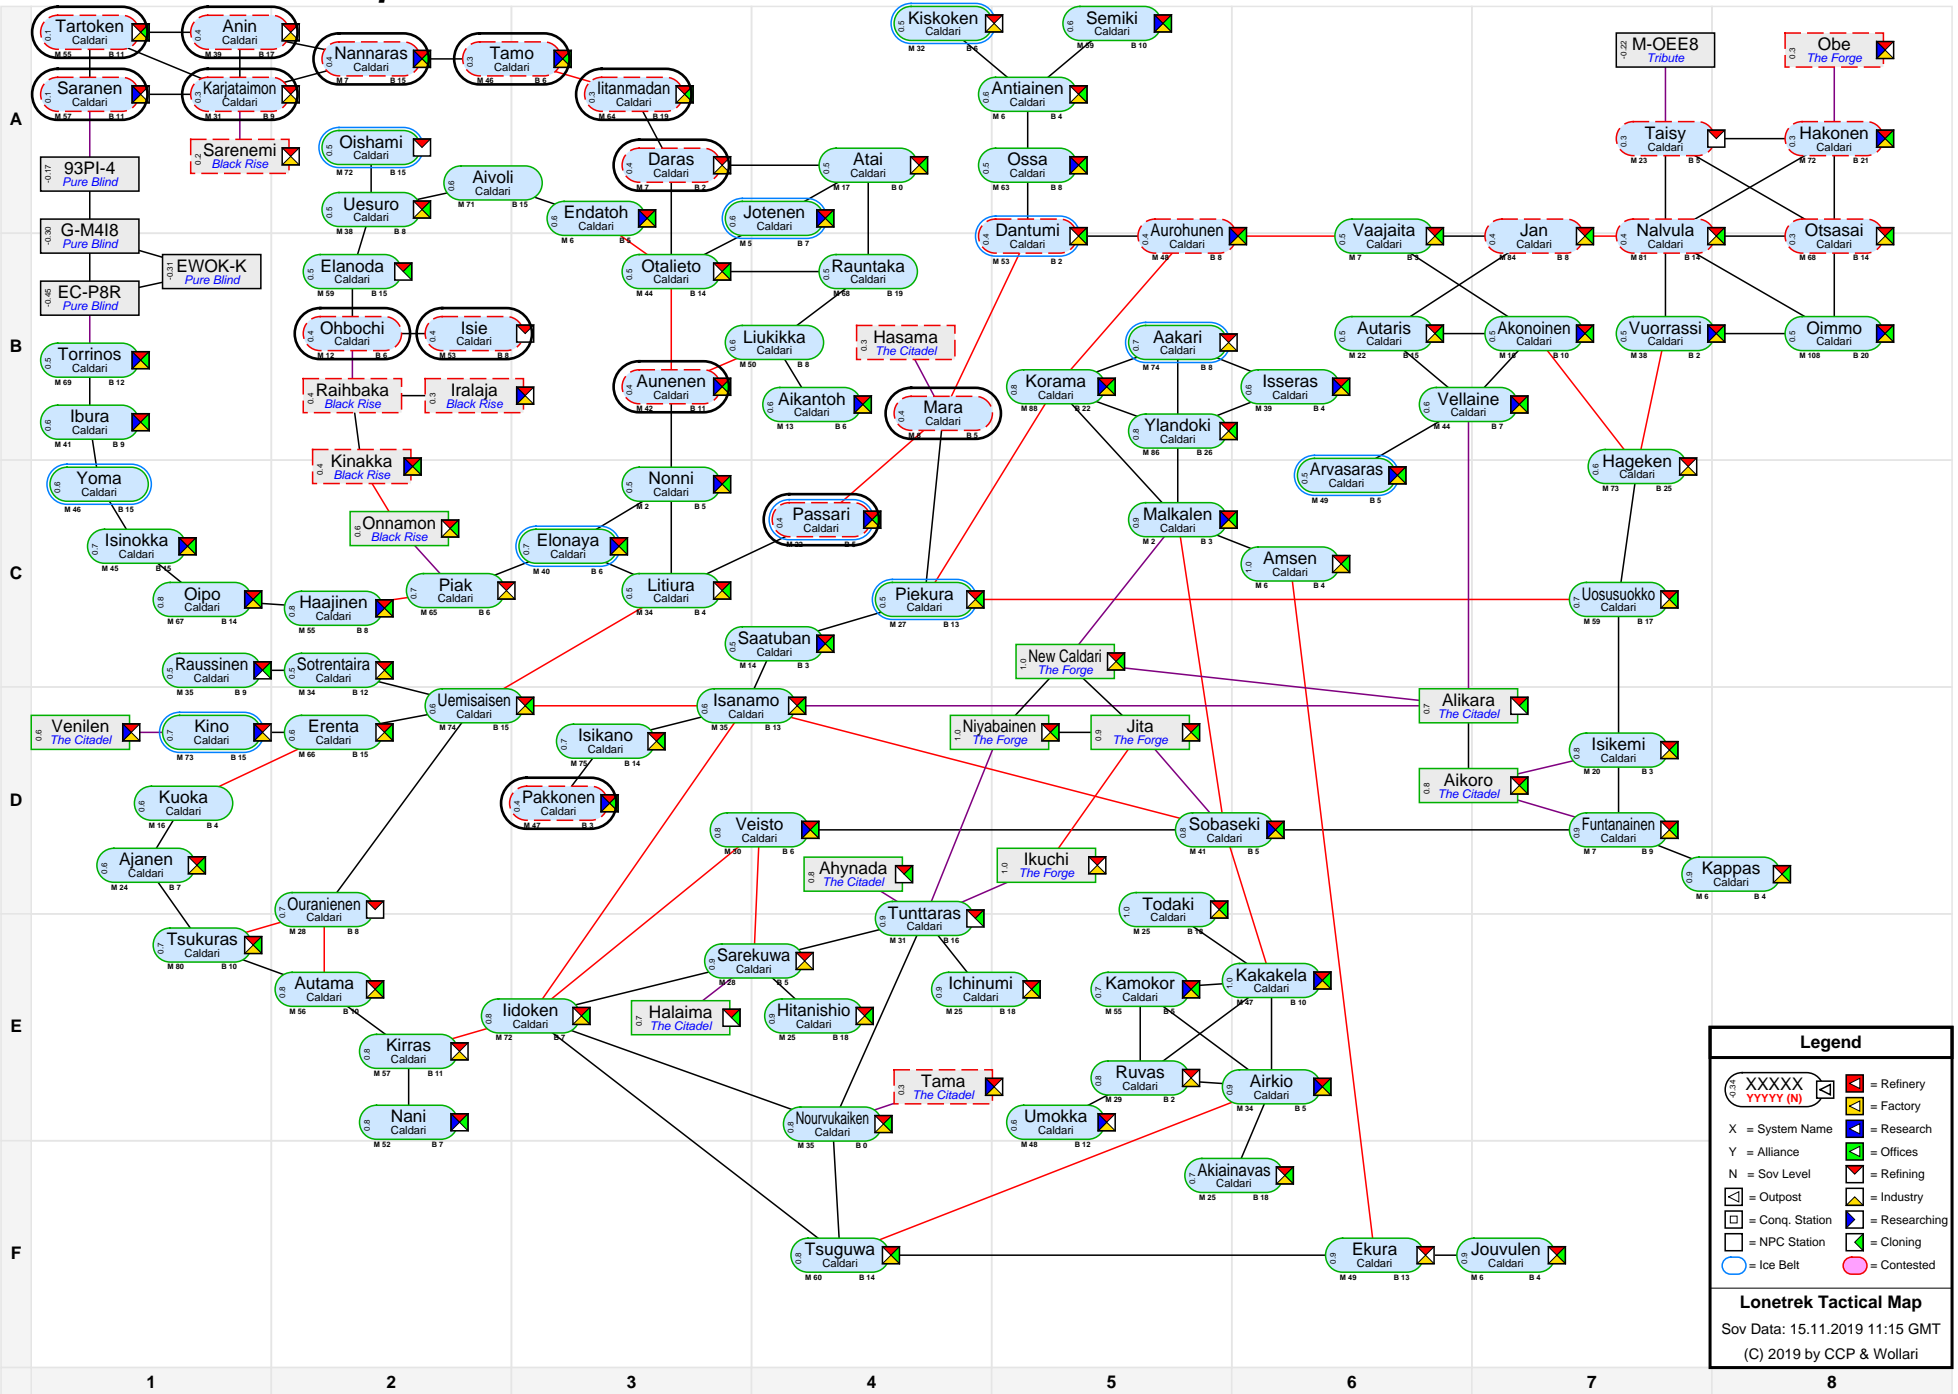

Lonetrek Tactical Map

Legend

- XXXXX (with icons) = Refinery
- XXXXX (with icon) = Factory
- X = System Name
- Y = Alliance
- N = Sov Level
- [Icon] = Outpost
- [Icon] = Conq. Station
- [Icon] = NPC Station
- [Icon] = Ice Belt
- [Icon] = Contested
- [Icon] = Research
- [Icon] = Offices
- [Icon] = Refining
- [Icon] = Industry
- [Icon] = Researching
- [Icon] = Cloning

Lonetrek Tactical Map
 Sov Data: 15.11.2019 11:15 GMT
 (C) 2019 by CCP & Wollari