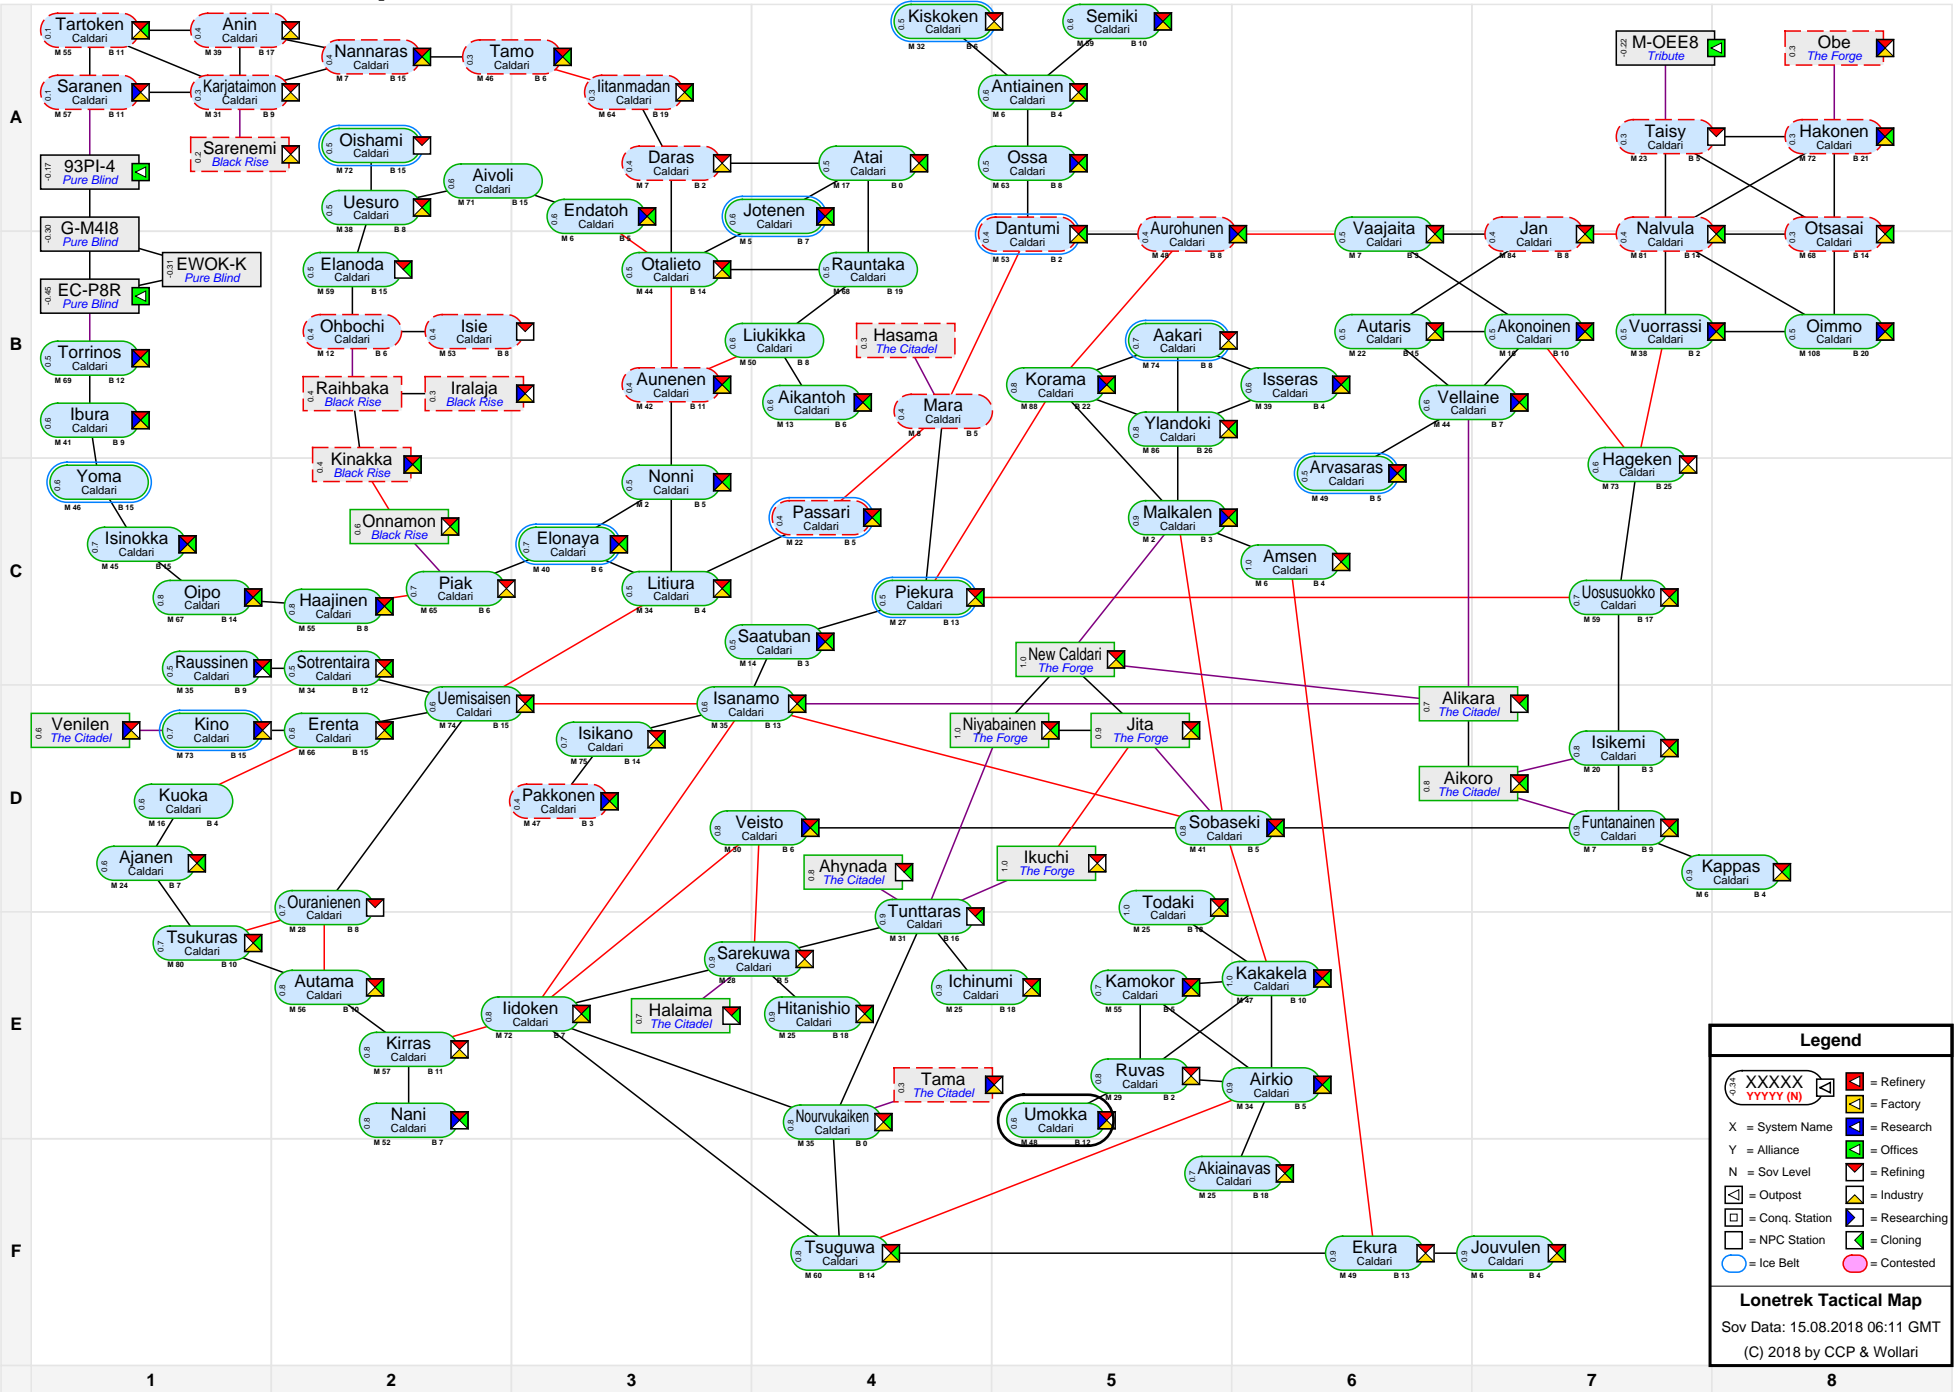

Lonetrek Tactical Map

Legend

- XXXXX (with M and B) = Refinery
- XXXXX (with M and B) = Factory
- X = System Name
- Y = Alliance
- N = Sov Level
- [Icon] = Outpost
- [Icon] = Conq. Station
- [Icon] = NPC Station
- [Icon] = Ice Belt
- [Icon] = Contested
- [Icon] = Research
- [Icon] = Offices
- [Icon] = Refining
- [Icon] = Industry
- [Icon] = Researching
- [Icon] = Cloning

Lonetrek Tactical Map
 Sov Data: 15.08.2018 06:11 GMT
 (C) 2018 by CCP & Wollari