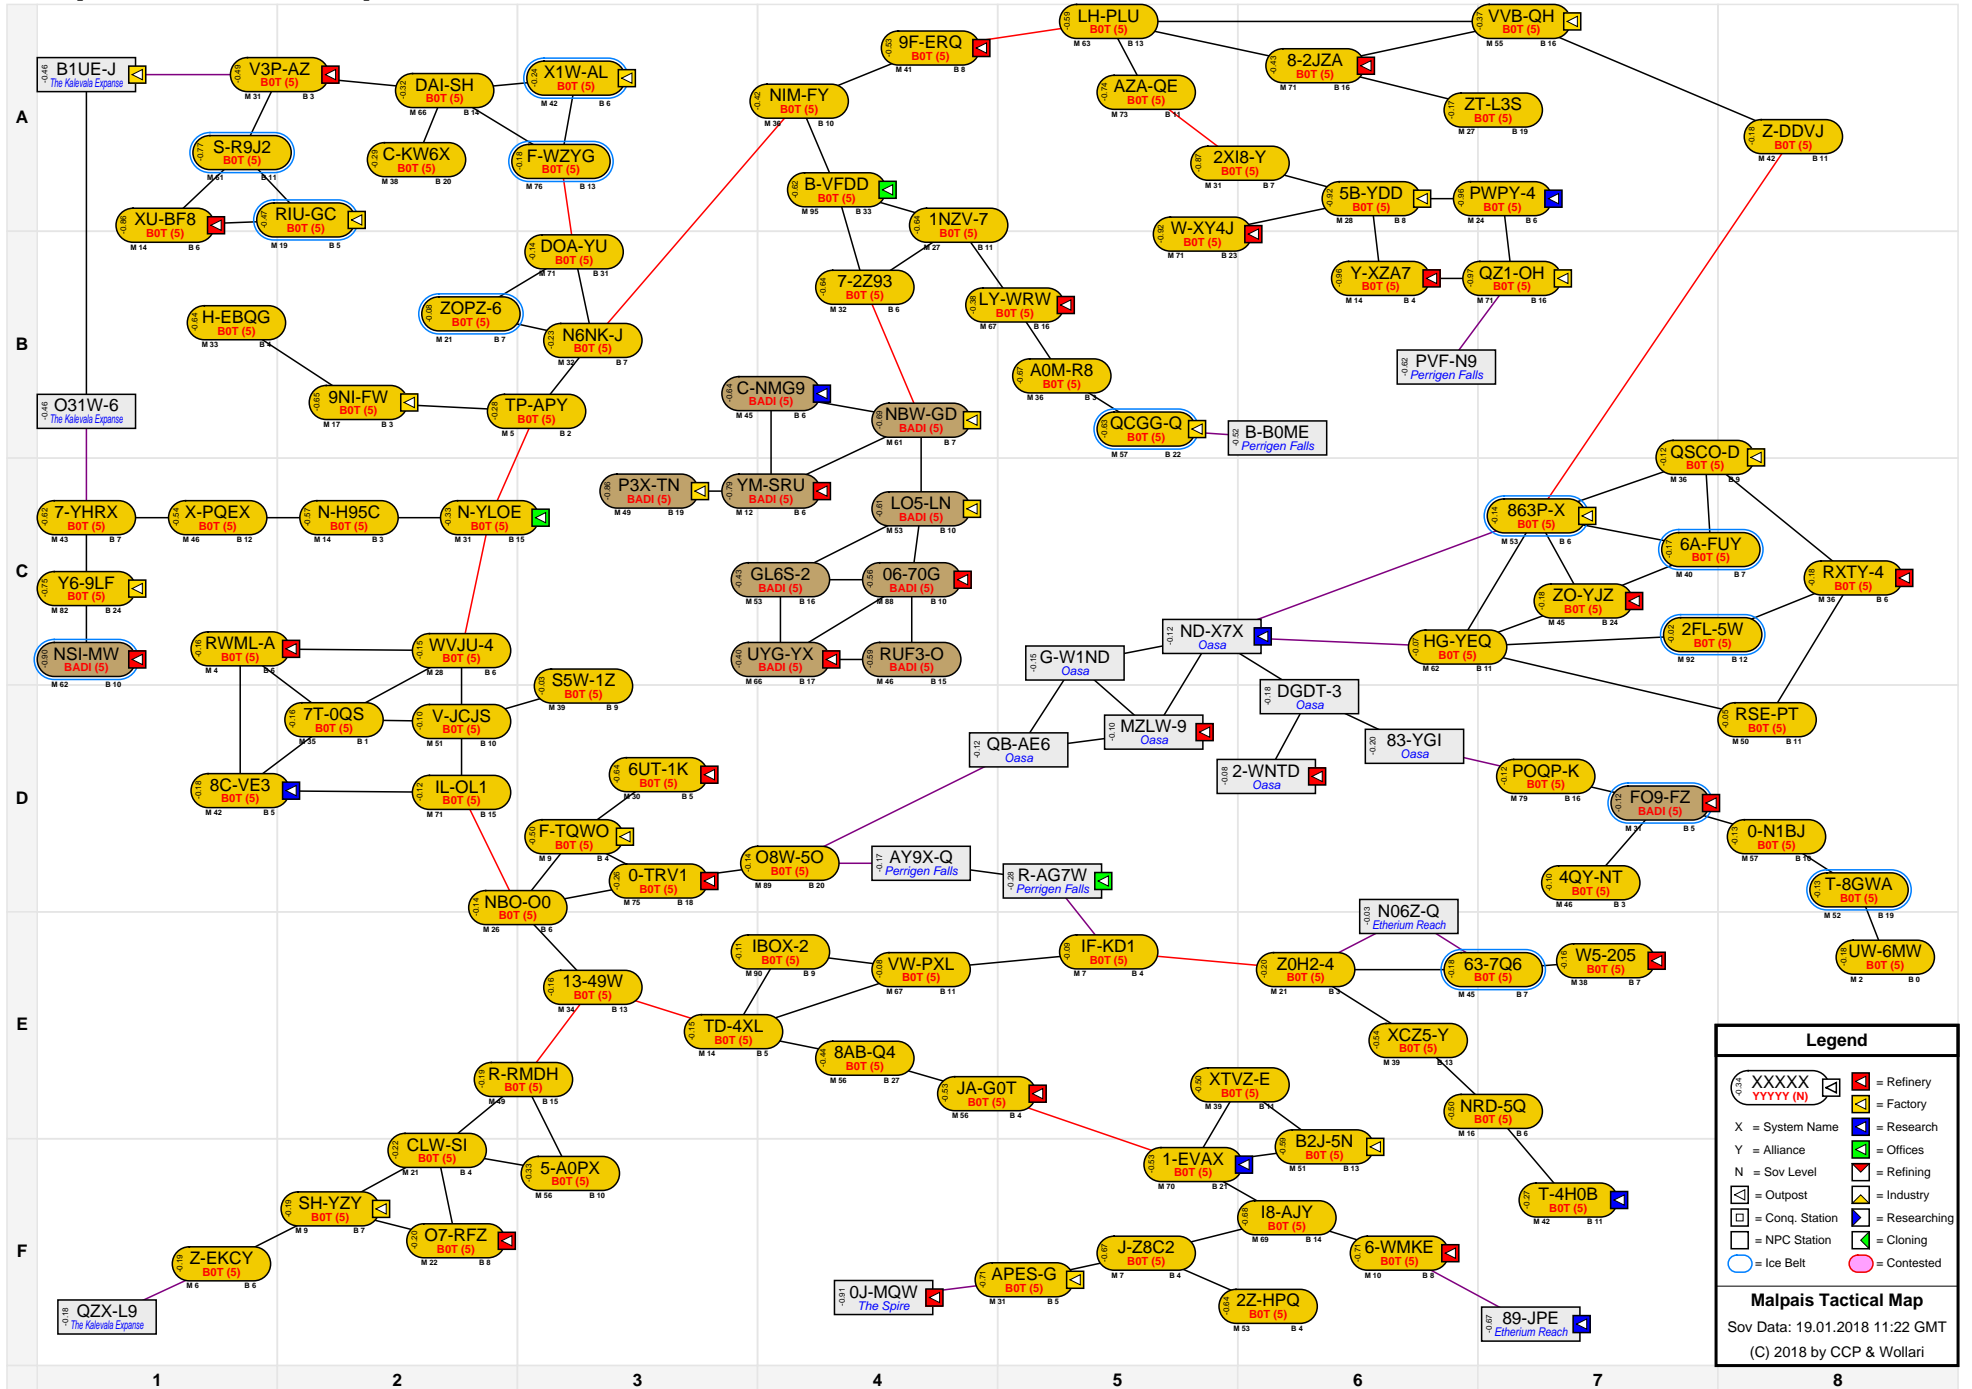

# Malpais Tactical Map

**Legend**

- = Refinery
- = Factory
- X = System Name
- Y = Alliance
- N = Sov Level
- = Outpost
- = Industry
- = Conq. Station
- = Researching
- = NPC Station
- = Ice Belt
- = Contested

**Malpais Tactical Map**  
 Sov Data: 19.01.2018 11:22 GMT  
 (C) 2018 by CCP & Wollari