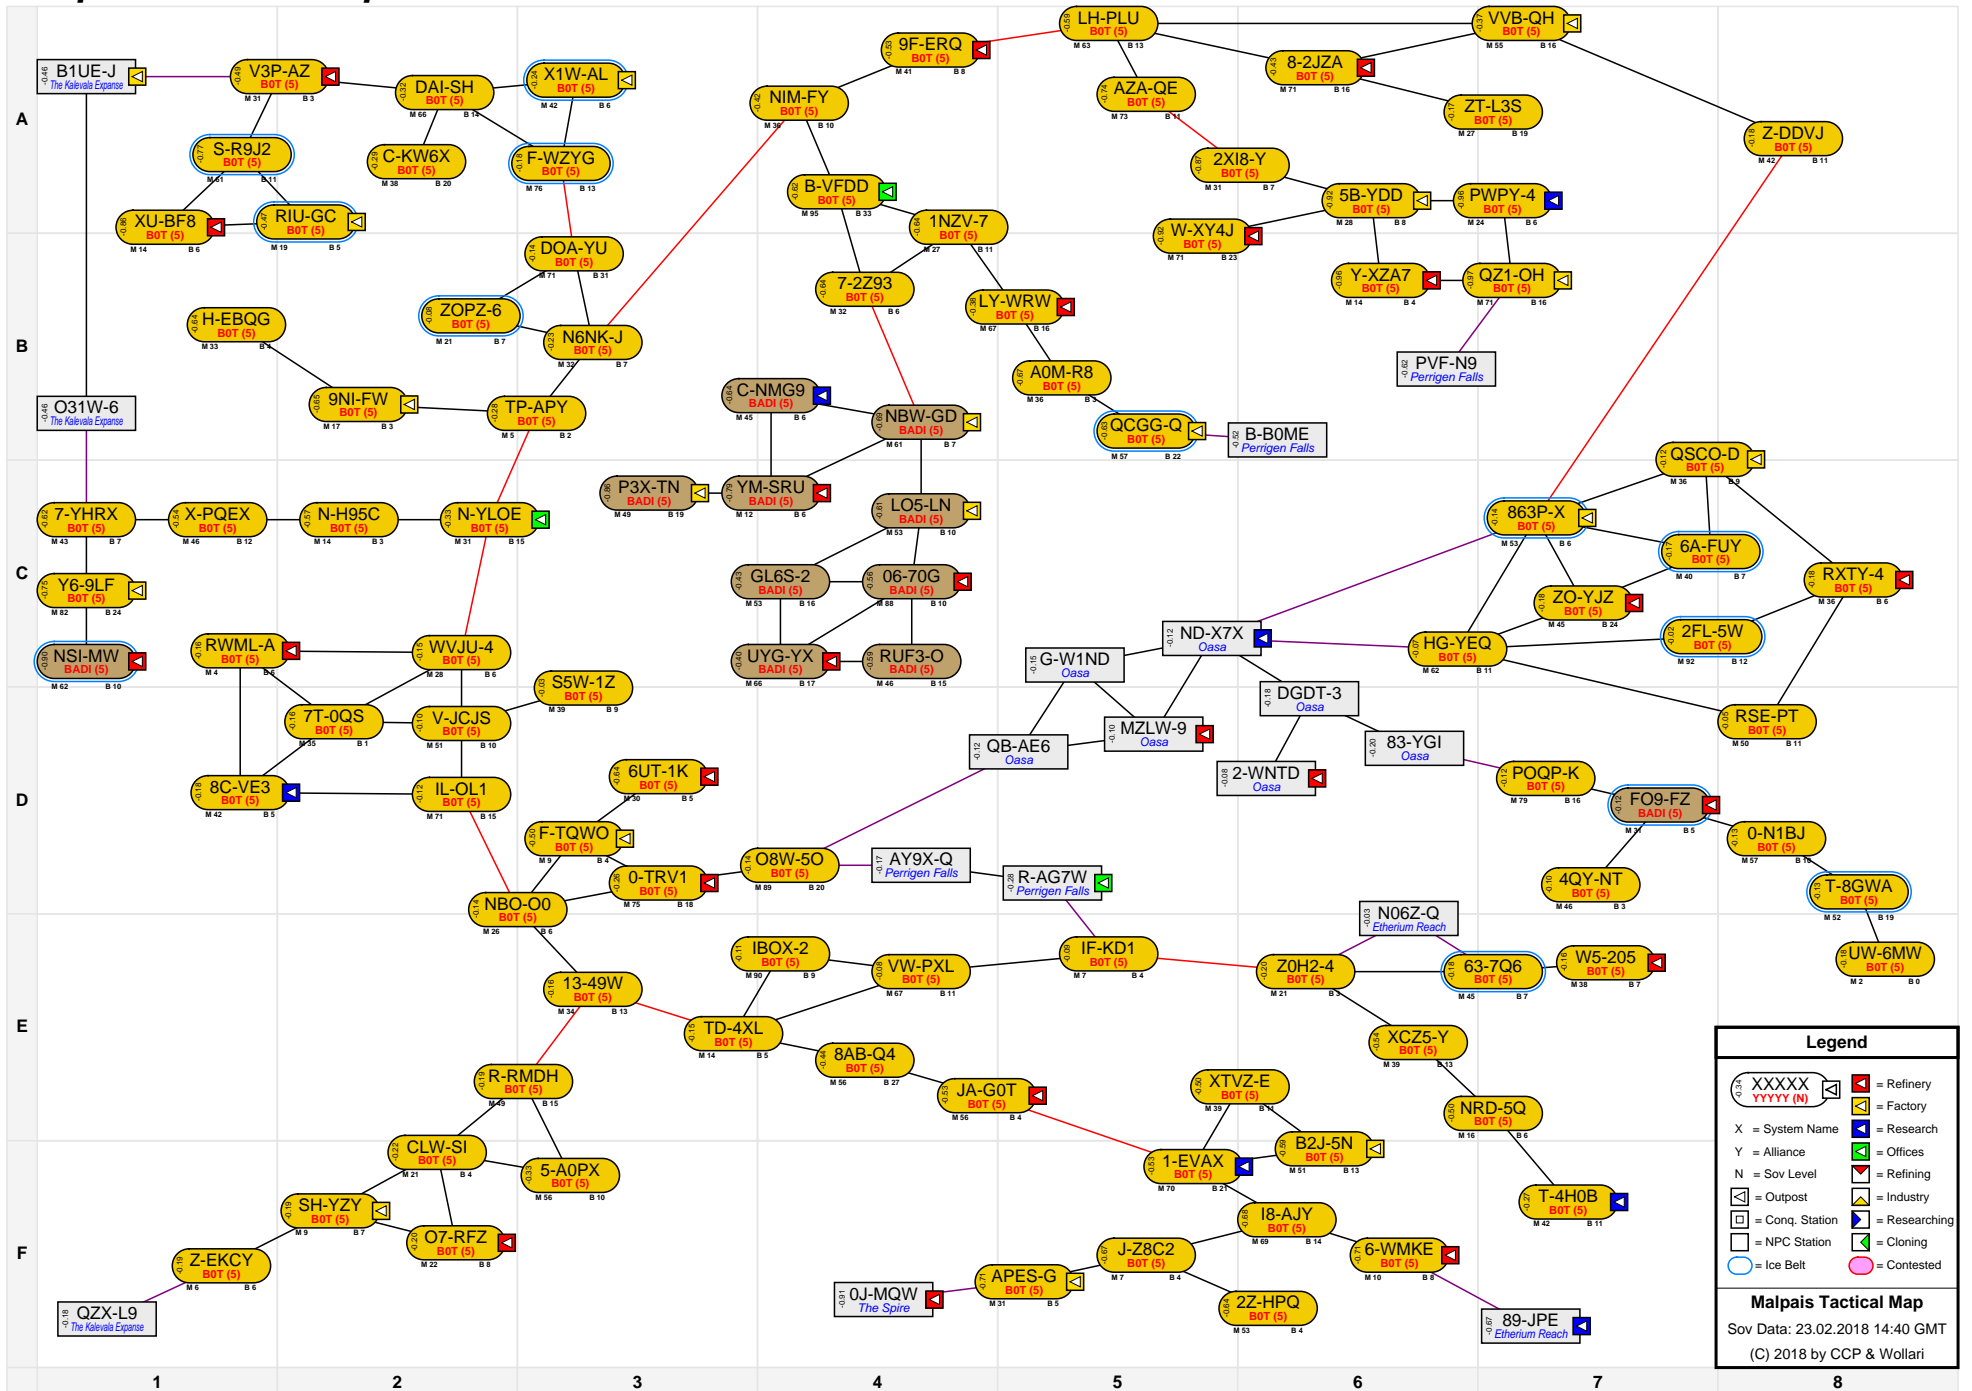

# Malpais Tactical Map

**Legend**

- XXXXX (with icon) = Refinery
- YYYYY (N) (with icon) = Factory
- X = System Name
- Y = Alliance
- N = Sov Level
- [Icon] = Outpost
- [Icon] = Conq. Station
- [Icon] = Researching
- [Icon] = NPC Station
- [Icon] = Cloning
- [Icon] = Ice Belt
- [Icon] = Contested

**Malpais Tactical Map**  
 Sov Data: 23.02.2018 14:40 GMT  
 (C) 2018 by CCP & Wollari