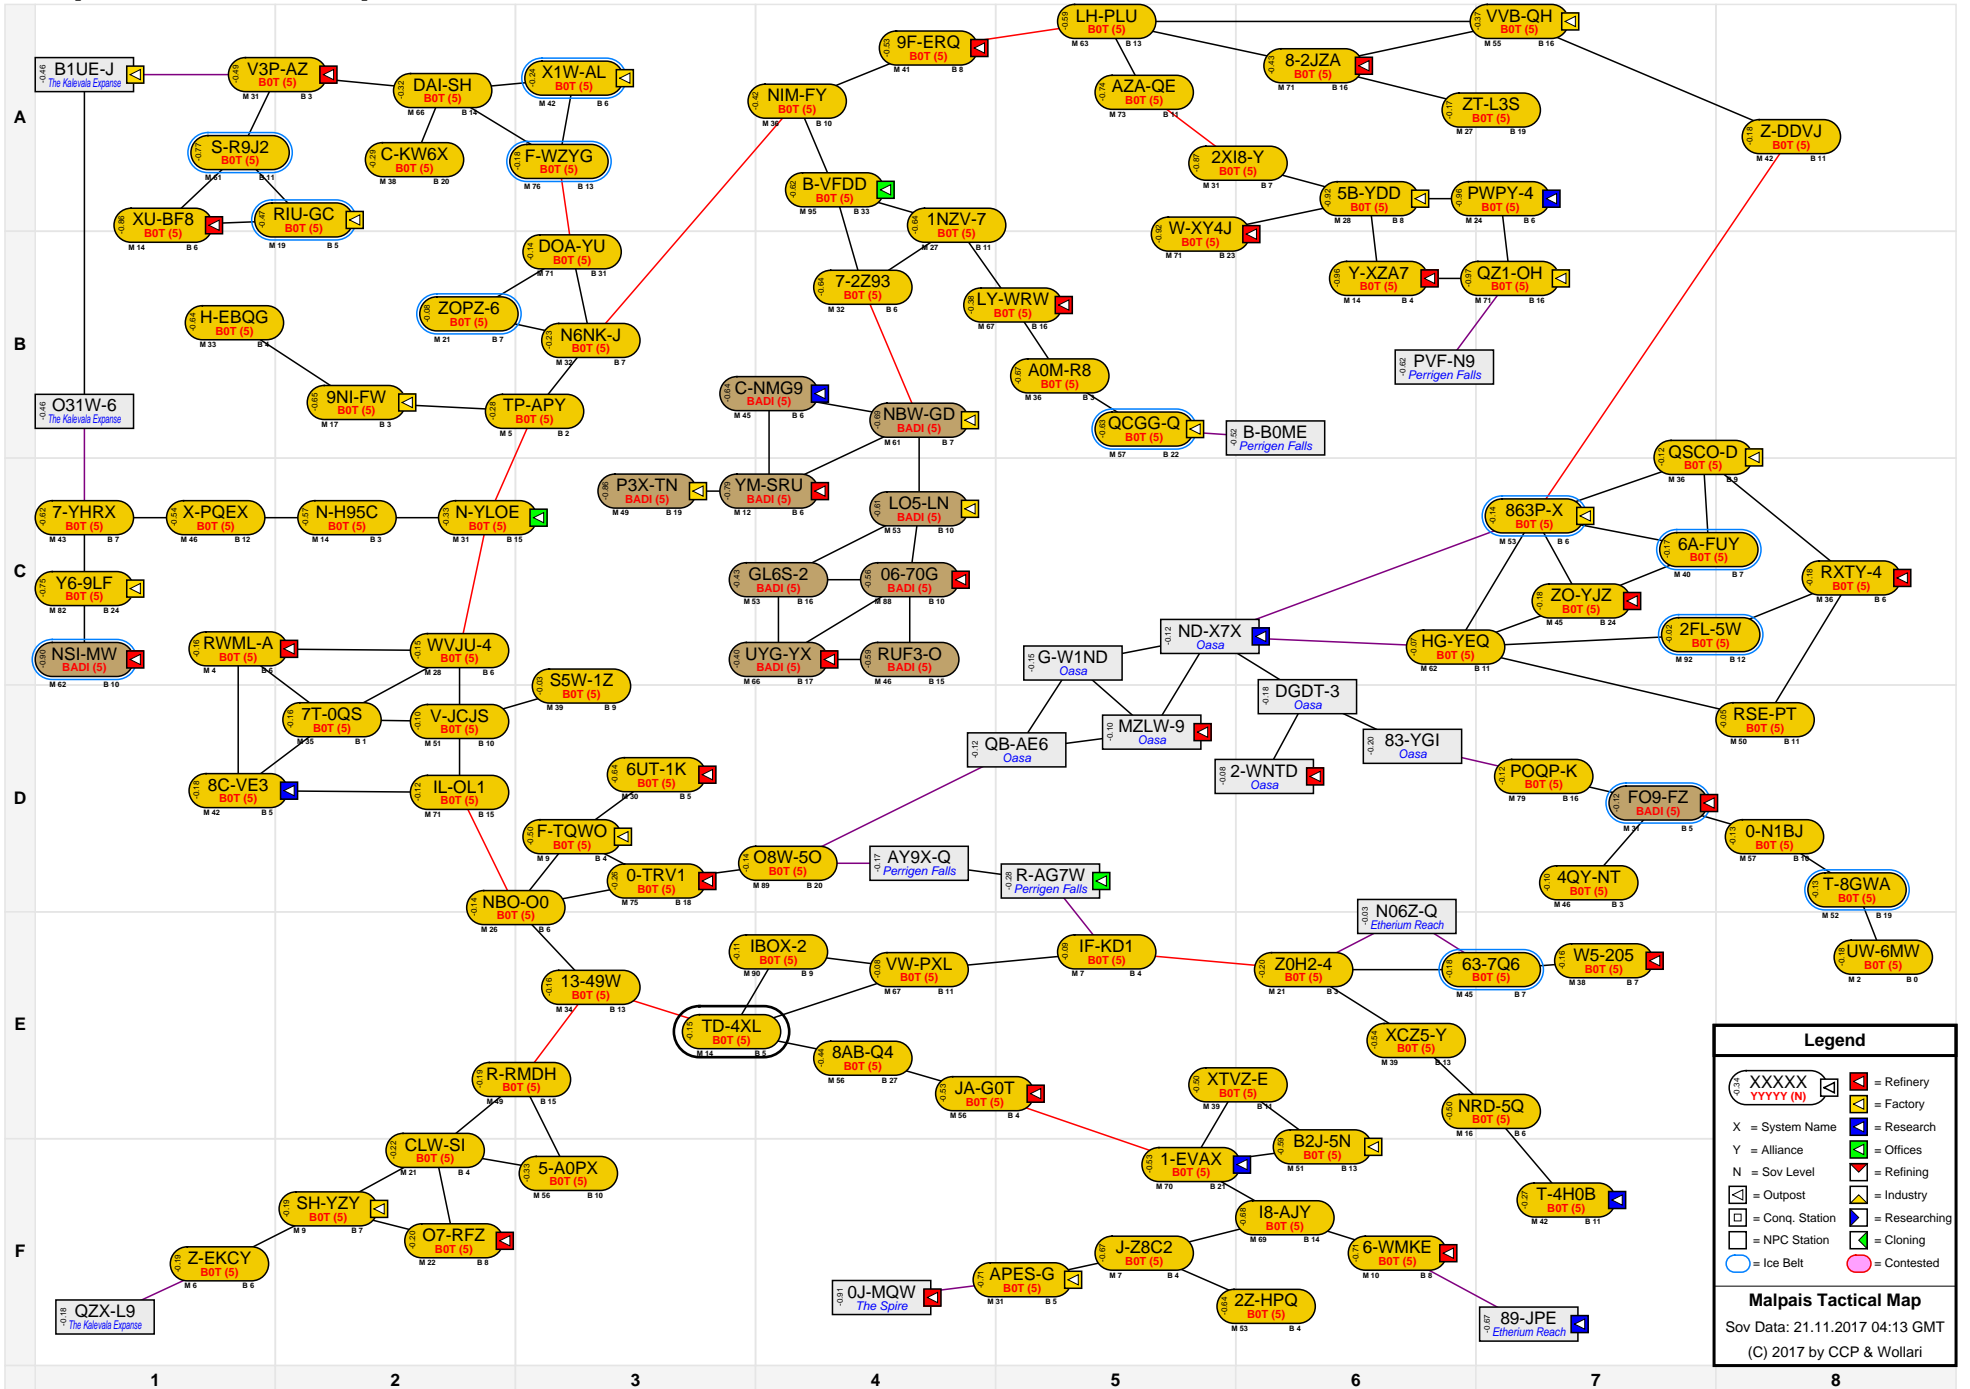

Malpais Tactical Map

Legend

- XXXXX YYYYY (N) = Refinery
- X = System Name
- Y = Alliance
- N = Sov Level
- Icon = Outpost
- Icon = Conq. Station
- Icon = Researching
- Icon = NPC Station
- Icon = Cloning
- Icon = Ice Belt
- Icon = Contested

Malpais Tactical Map
 Sov Data: 21.11.2017 04:13 GMT
 (C) 2017 by CCP & Wollari