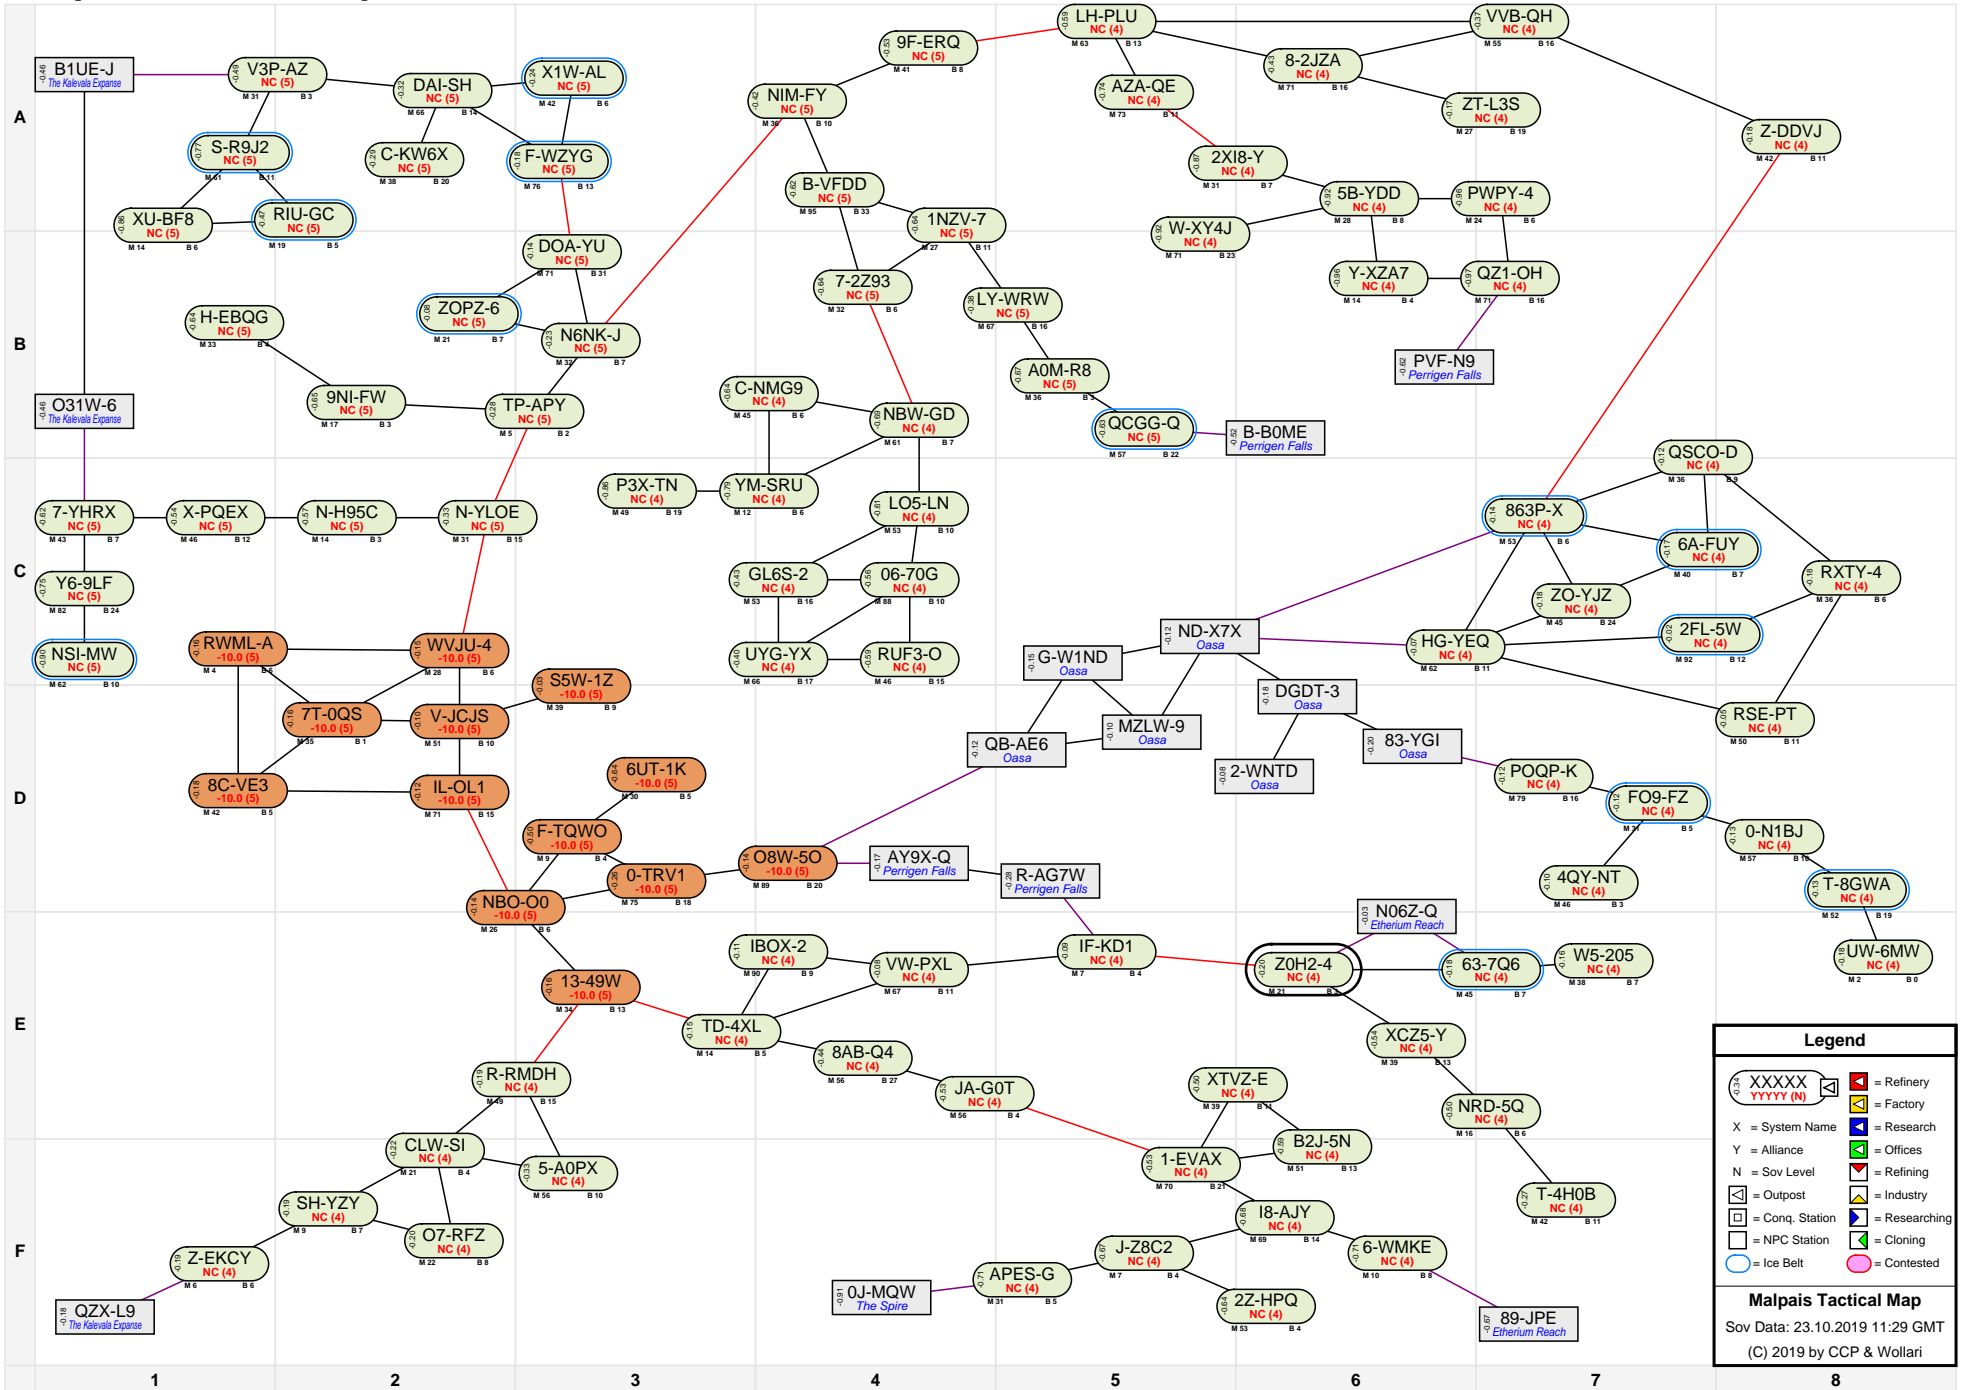

Malpais Tactical Map

Legend

- XXXXX (with red square) = Refinery
- YYYYY (with yellow square) = Factory
- X = System Name
- Y = Alliance
- N = Sov Level
- [Square with border] = Outpost
- [Square with border] = Conq. Station
- [Square with border] = NPC Station
- (blue) = Ice Belt
- (pink) = Contested
- [Blue square] = Research
- [Green square] = Offices
- [Red square] = Refining
- [Yellow square] = Industry
- [Blue square] = Researching
- [Green square] = Cloning

Malpais Tactical Map
 Sov Data: 23.10.2019 11:29 GMT
 (C) 2019 by CCP & Wollari