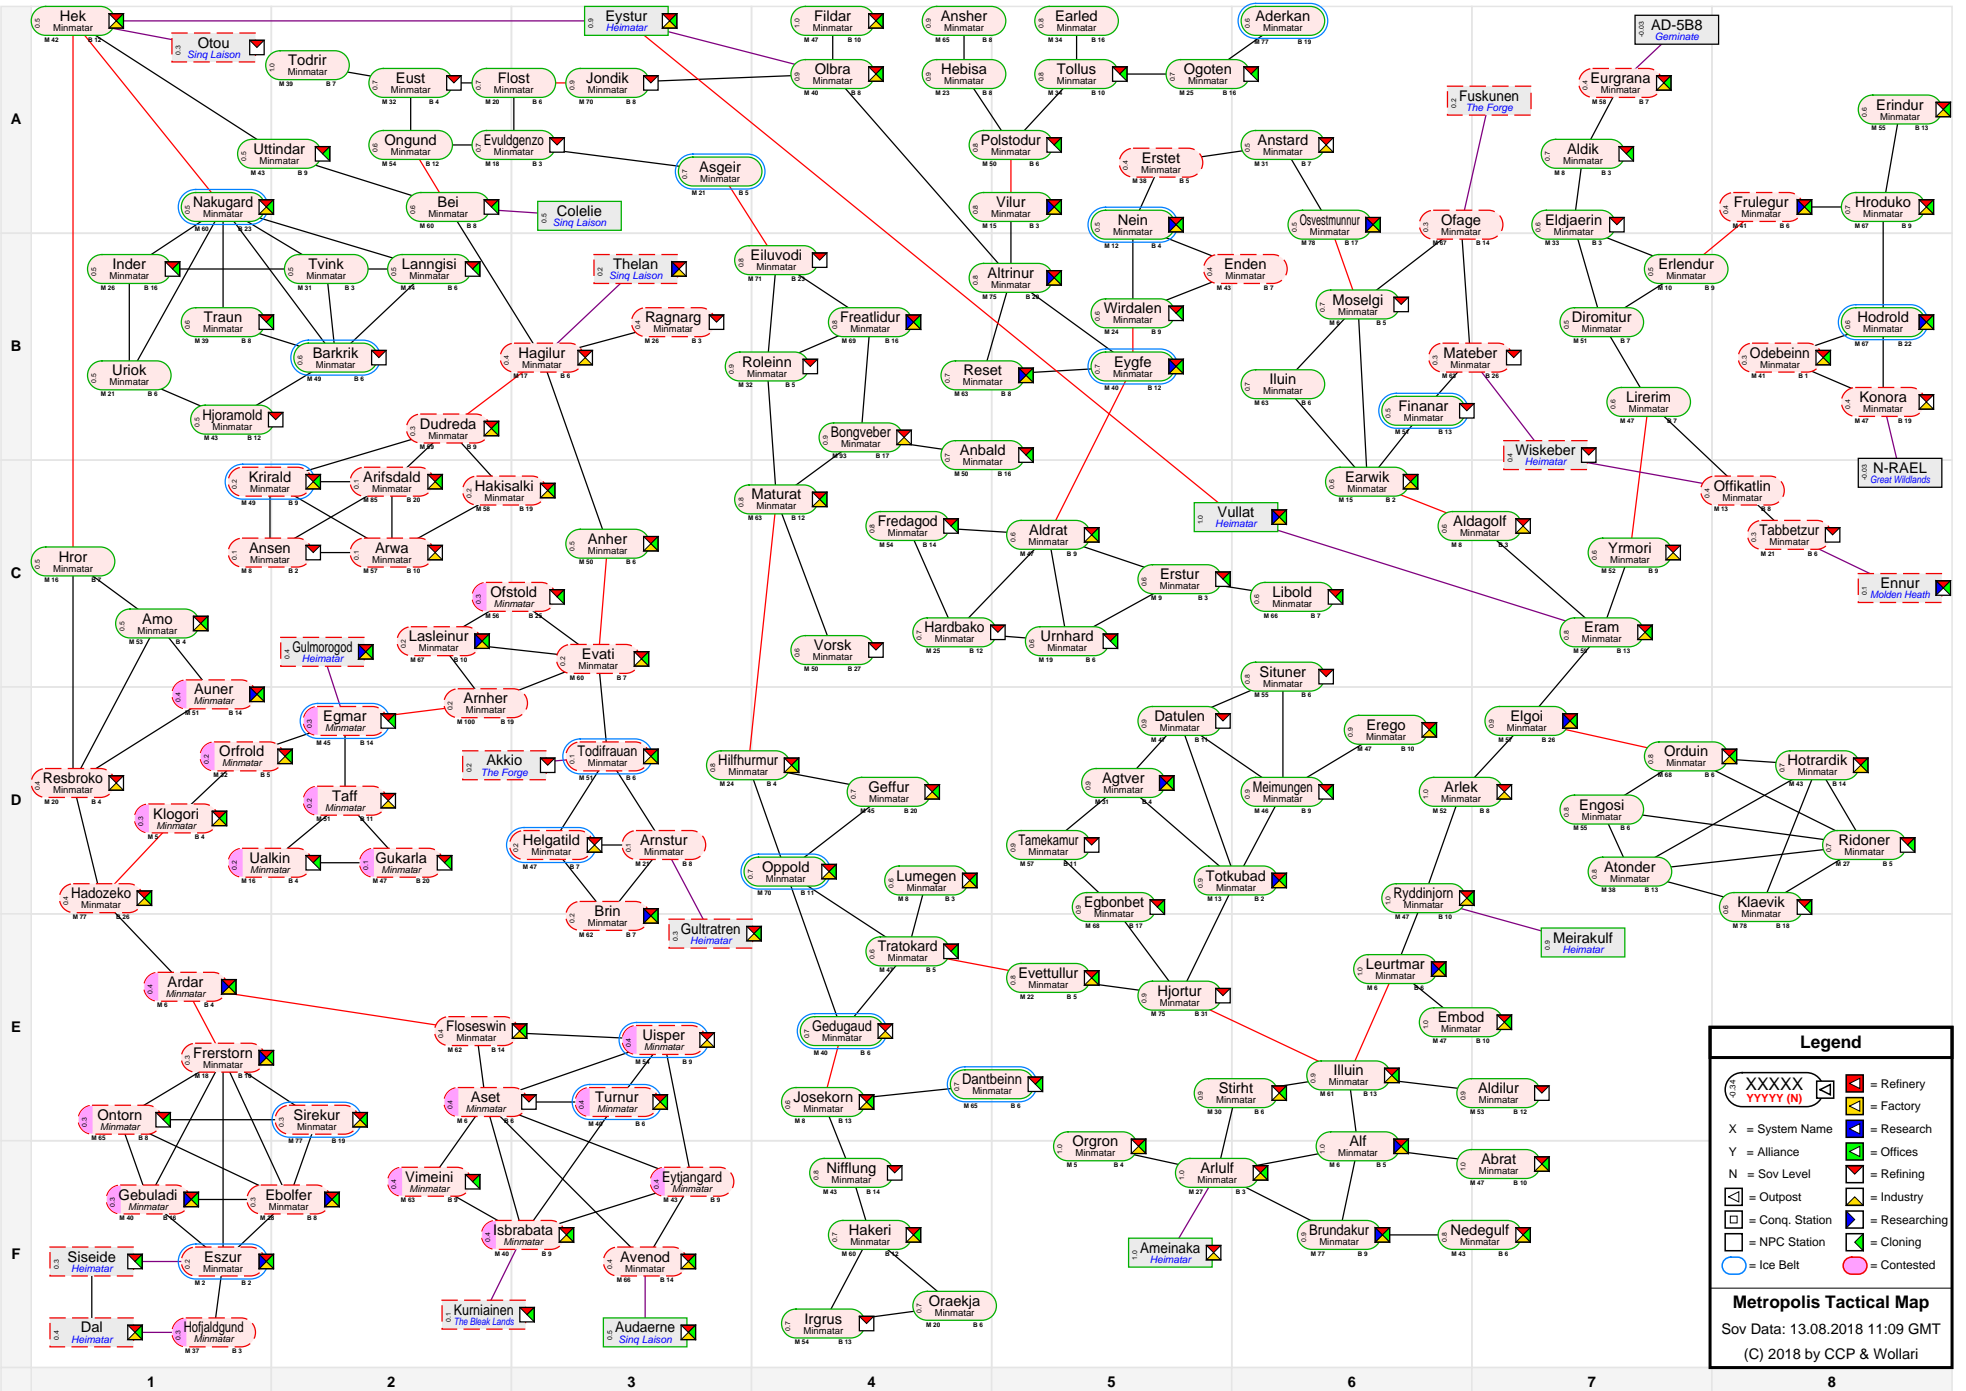

# Metropolis Tactical Map

**Legend**

- XXXXX (with icons) = Refinery
- YYYYY (with icon) = Factory
- X = System Name
- Y = Alliance
- N = Sov Level
- [Icon] = Outpost
- [Icon] = Conq. Station
- [Icon] = NPC Station
- [Icon] = Cloning
- [Icon] = Contested

**Metropolis Tactical Map**  
 Sov Data: 13.08.2018 11:09 GMT  
 (C) 2018 by CCP & Wollari