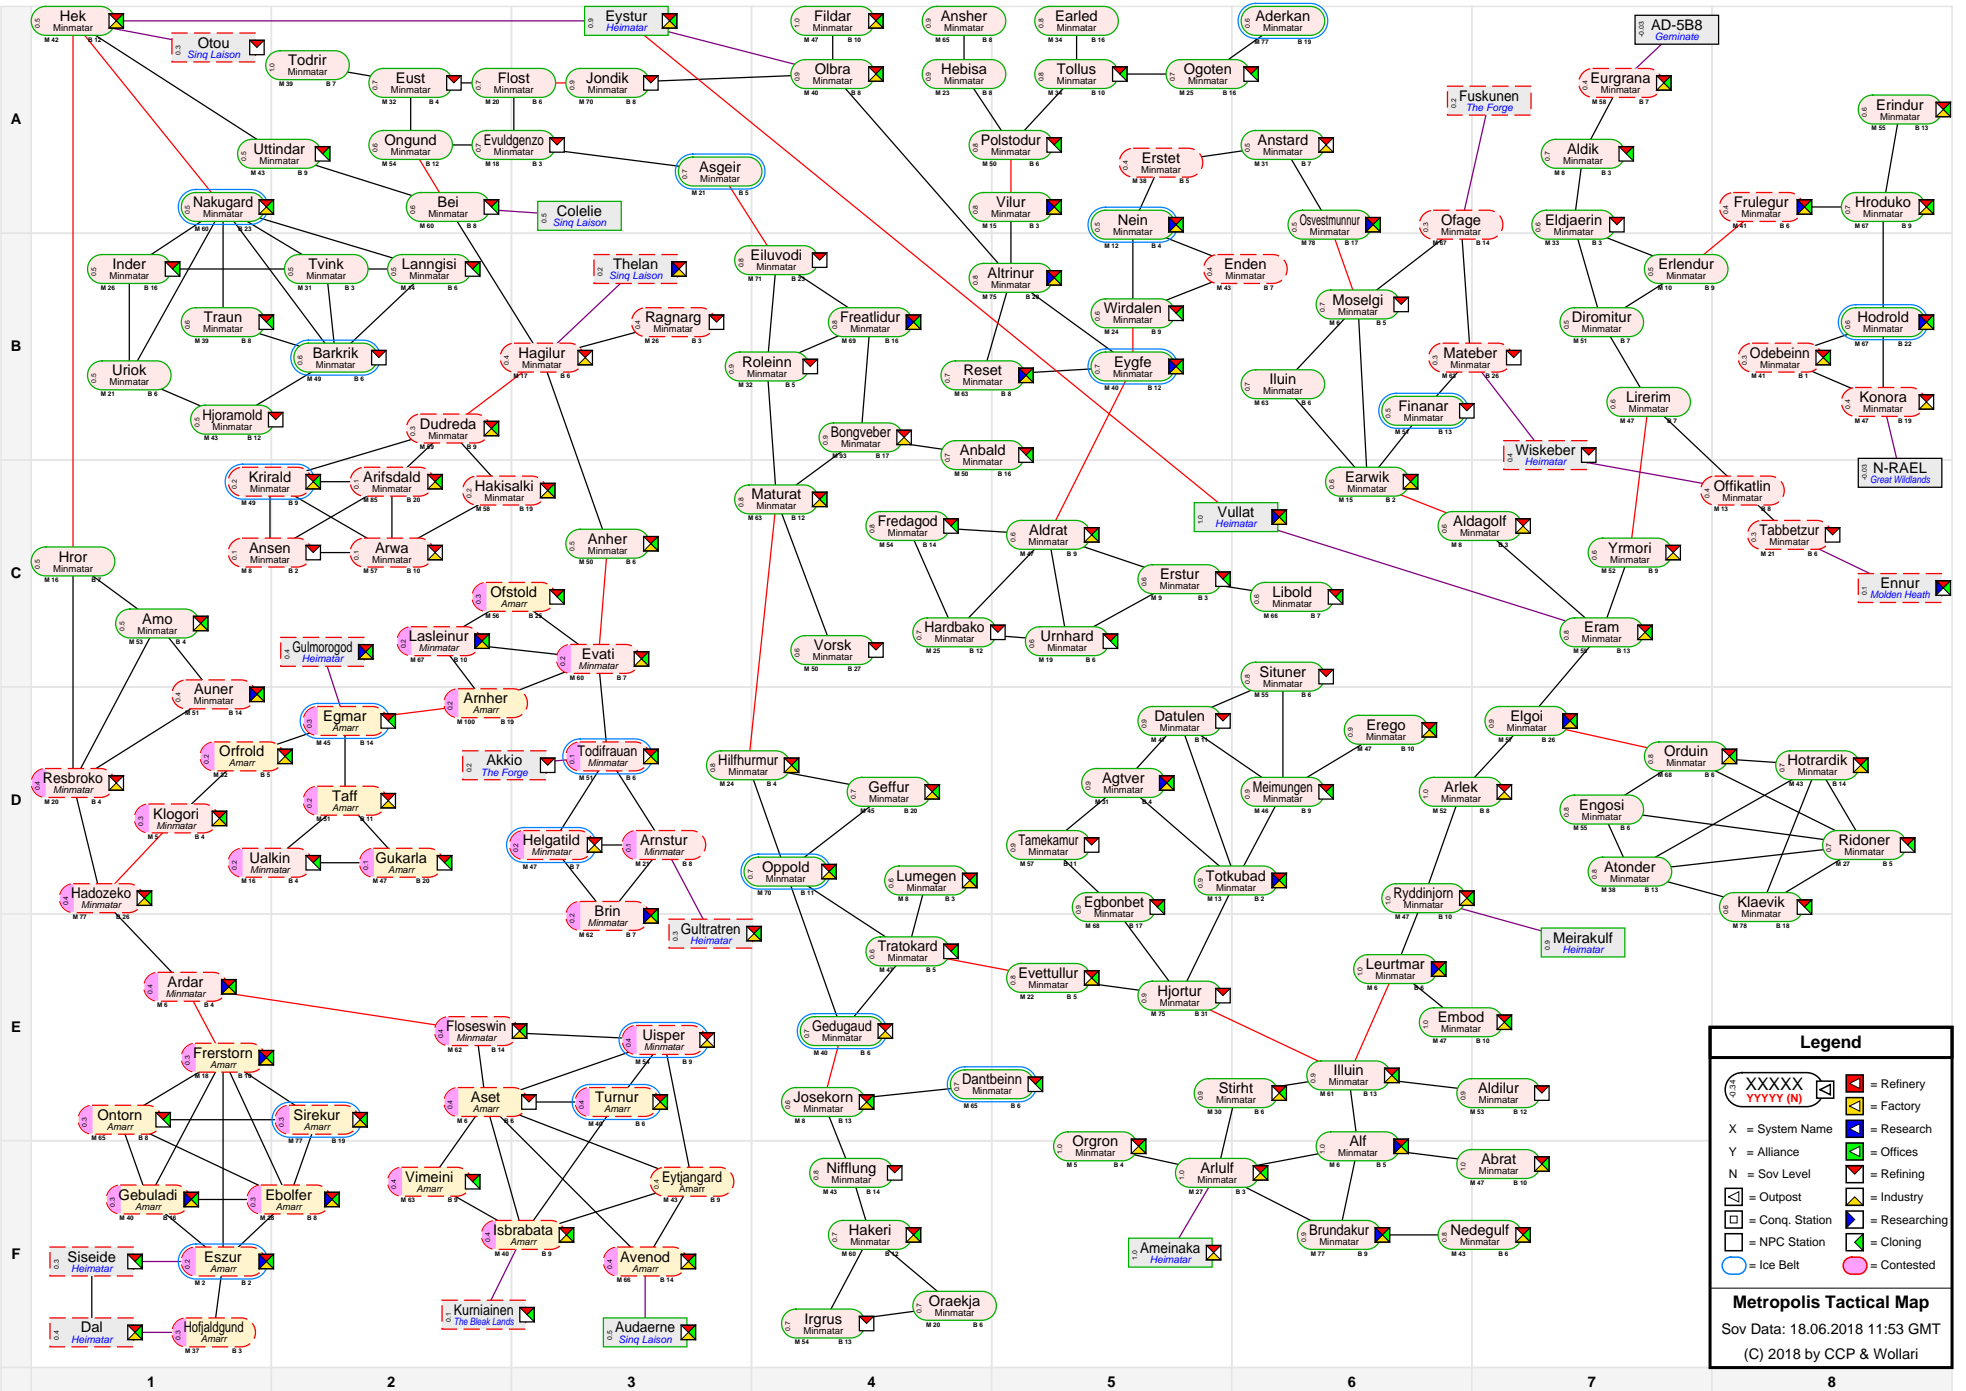

# Metropolis Tactical Map

**Legend**

- XXXXX (with icon) = Refinery
- YYYYY (with icon) = Factory
- X = System Name
- Y = Alliance
- N = Sov Level
- [Icon] = Outpost
- [Icon] = Conq. Station
- [Icon] = NPC Station
- [Icon] = Cloning
- [Icon] = Ice Belt
- [Icon] = Contested

**Metropolis Tactical Map**  
 Sov Data: 18.06.2018 11:53 GMT  
 (C) 2018 by CCP & Wollari