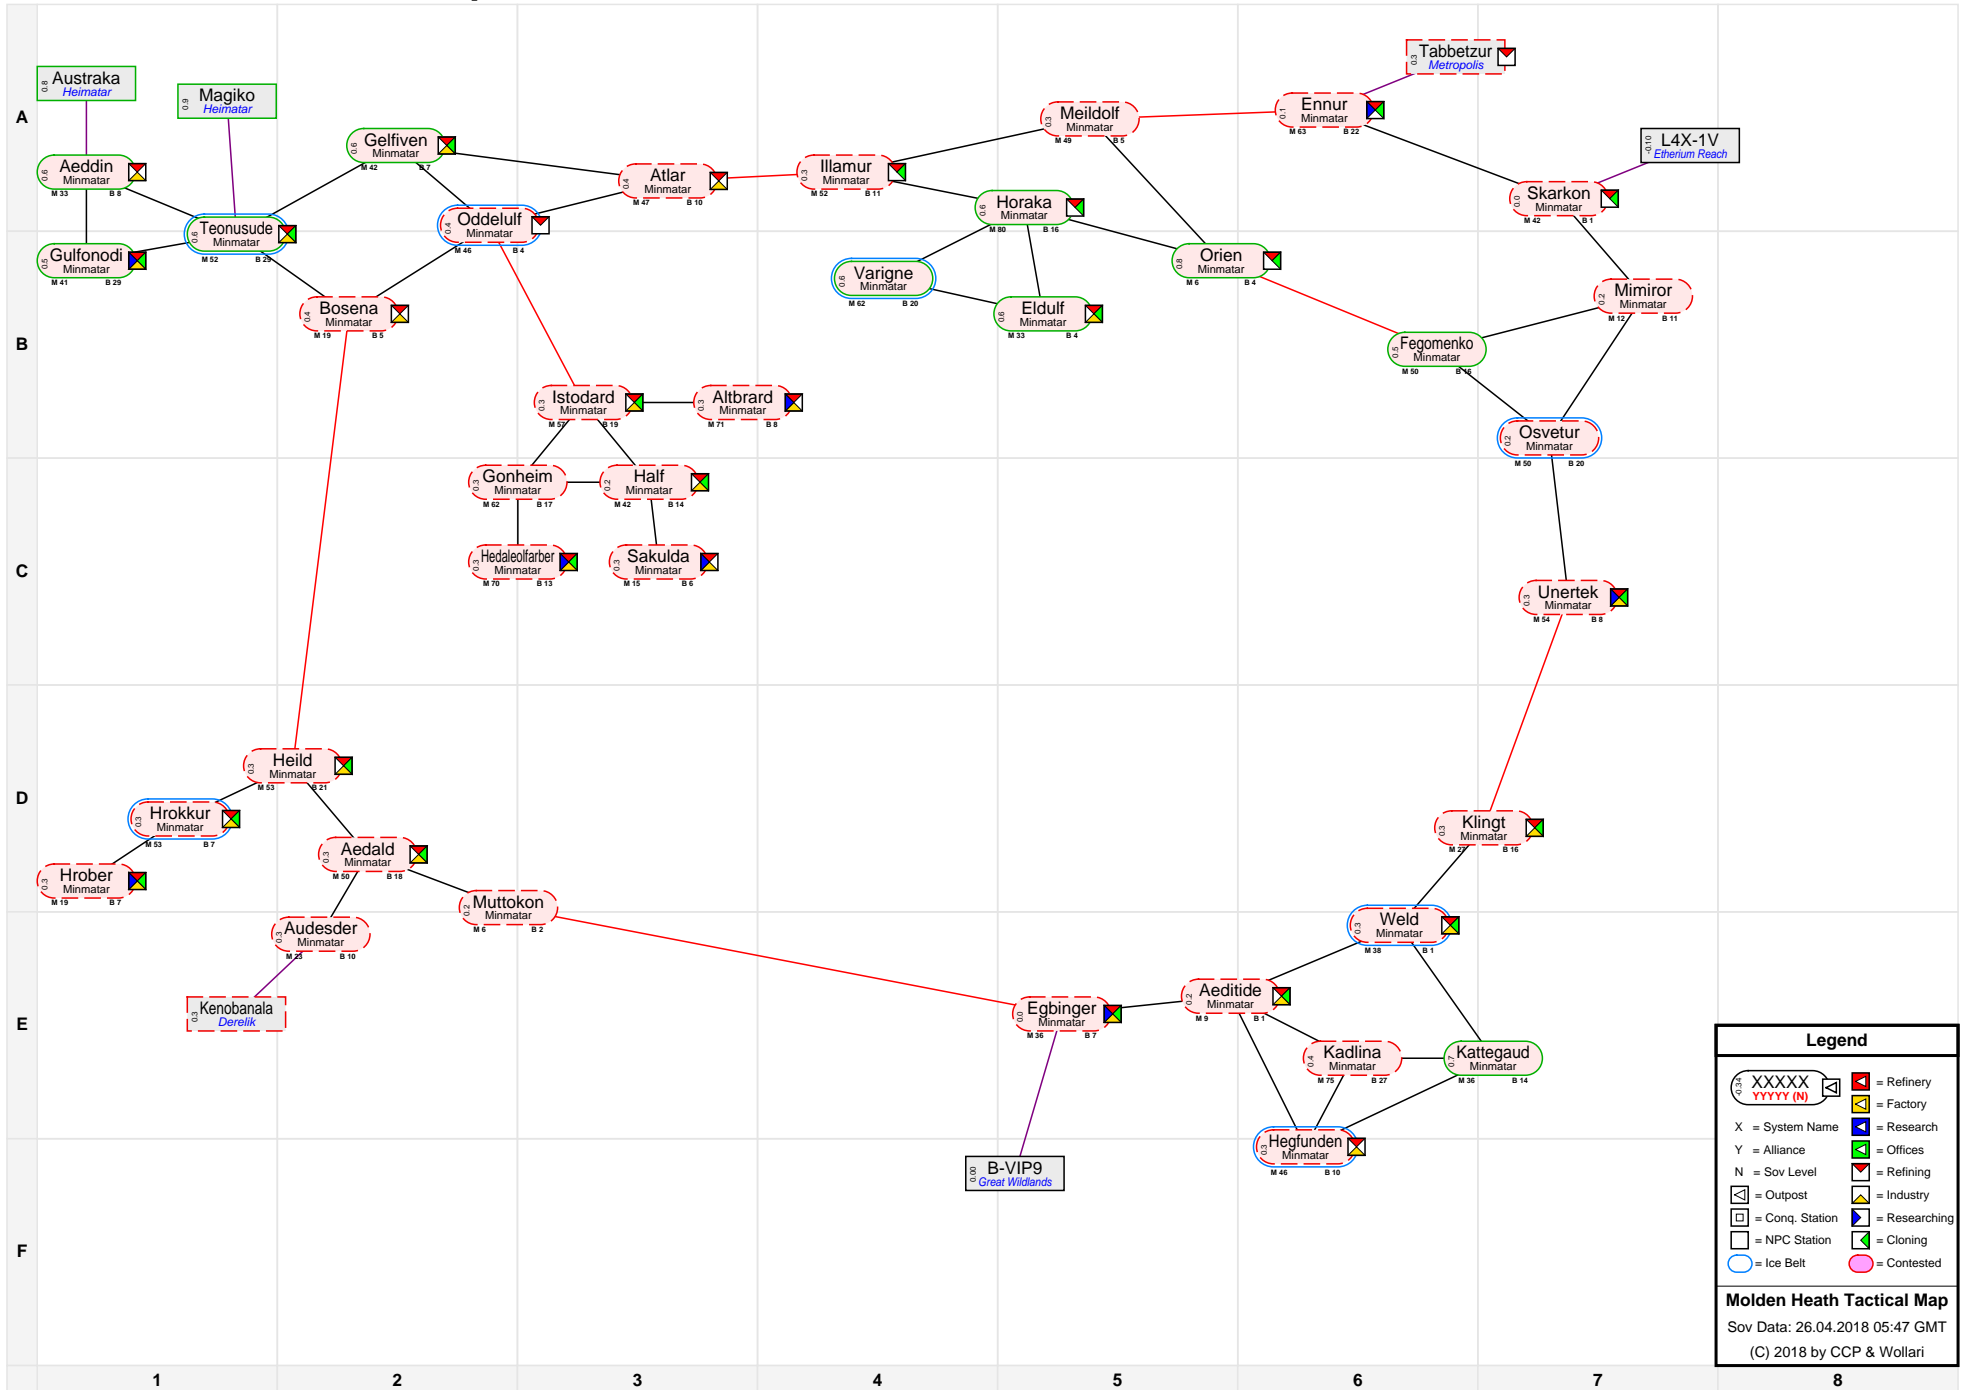

Molden Heath Tactical Map

Legend

- XXXXXX YYYYY (N) = System Name
- X = Alliance
- Y = Sov Level
- N = NPC Station
- Ice Belt
- Contested
- Refinery
- Factory
- Research
- Offices
- Refining
- Industry
- Researching
- Cloning

Molden Heath Tactical Map
 Sov Data: 26.04.2018 05:47 GMT
 (C) 2018 by CCP & Wollari