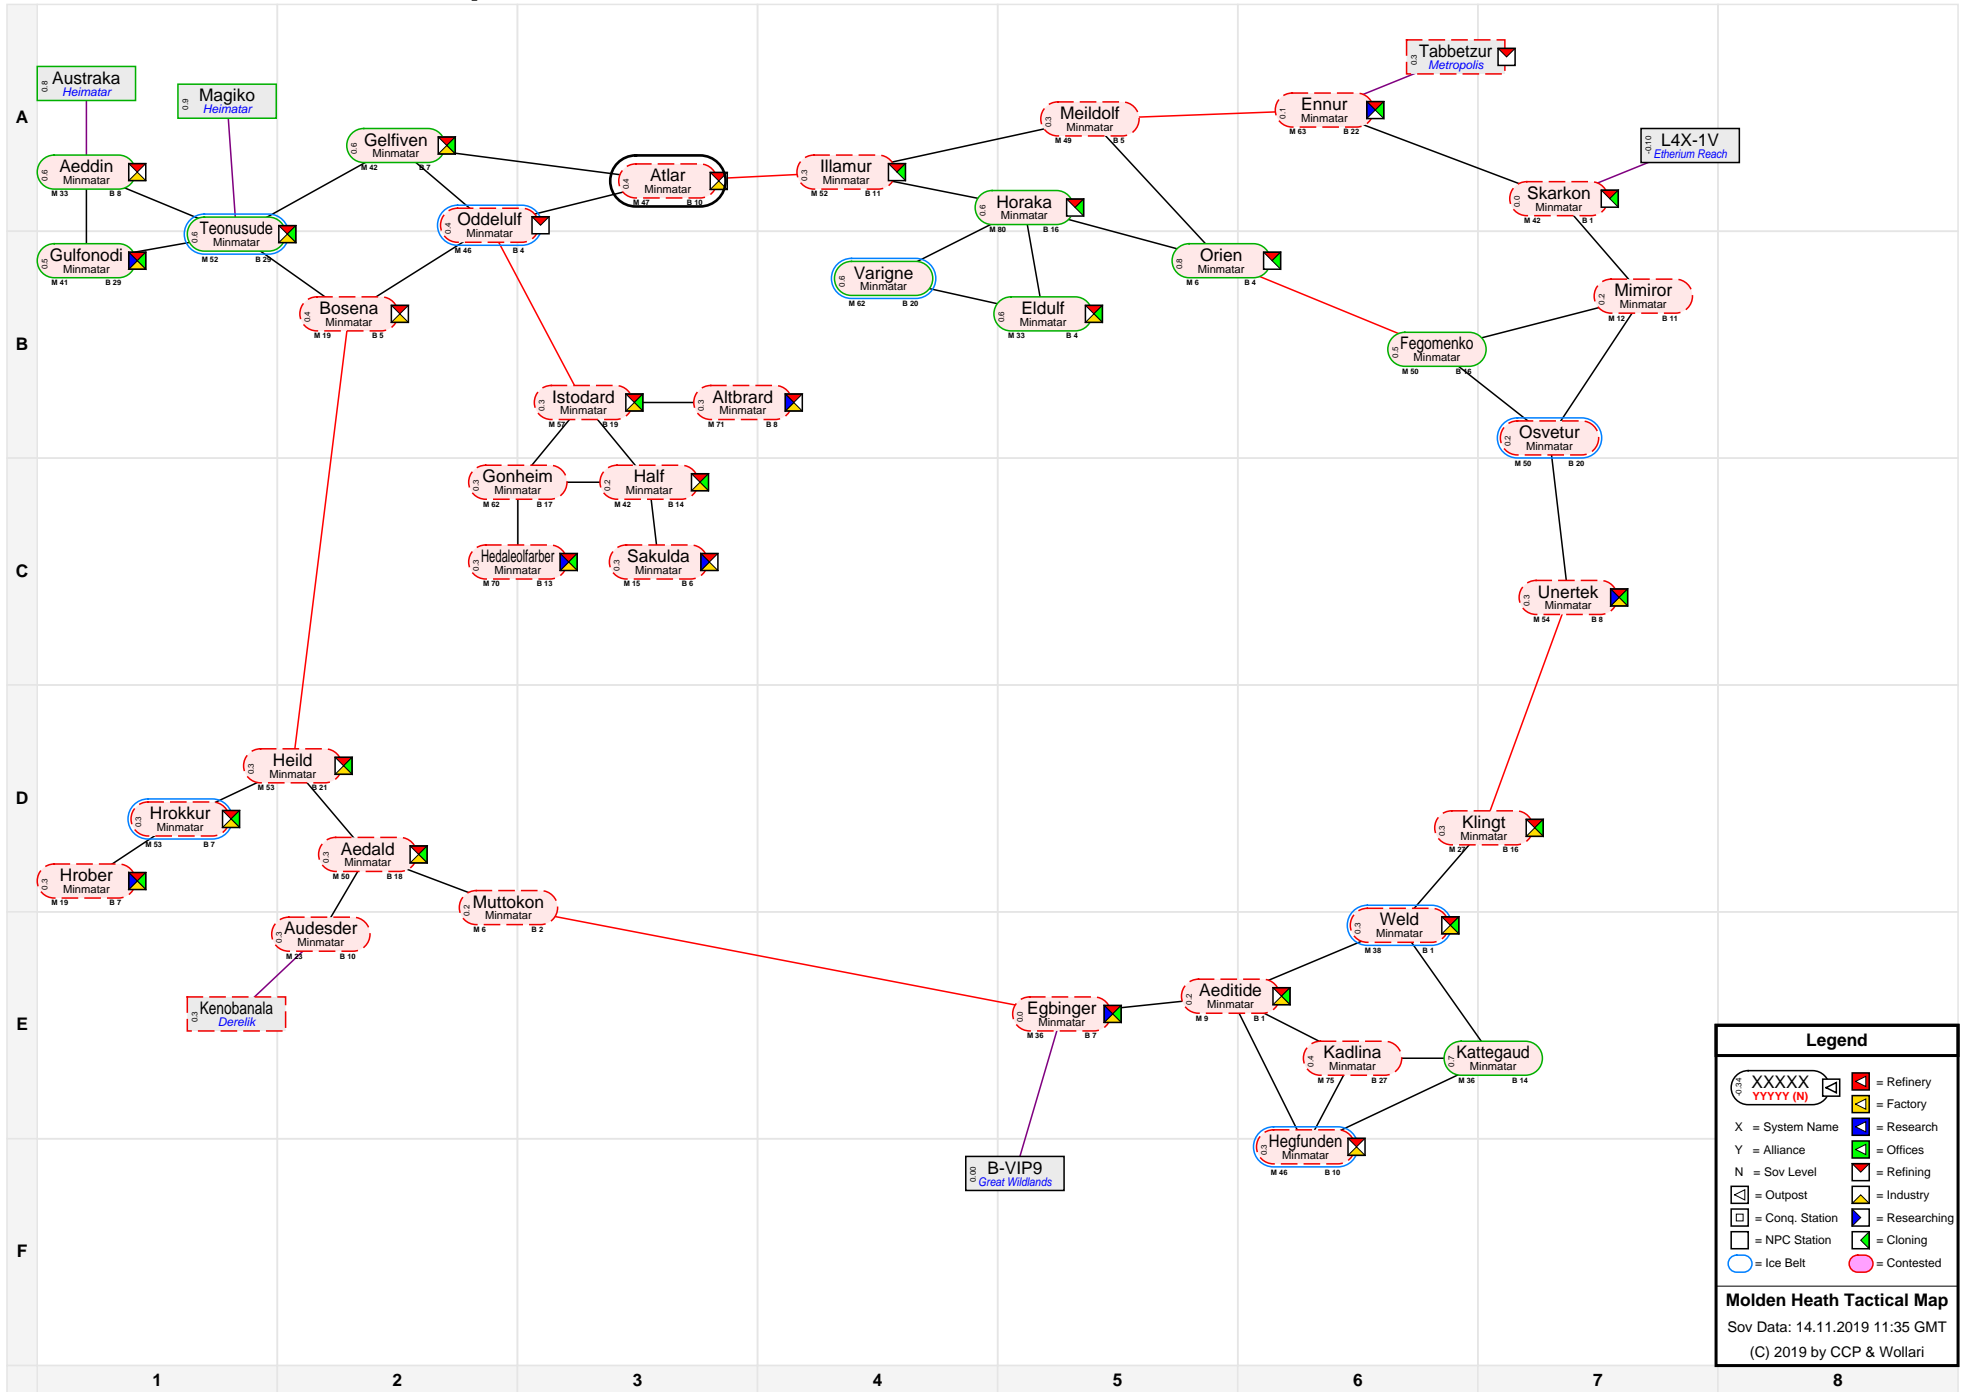

Molden Heath Tactical Map

Legend

- XXXXXX YYYYY (N) = Minimatar Settlement
- X = System Name
- Y = Alliance
- N = Sov Level
- [] = Outpost
- [] = Conq. Station
- [] = NPC Station
- () = Ice Belt
- [] = Refinery
- [] = Factory
- [] = Research
- [] = Offices
- [] = Refining
- [] = Industry
- [] = Researching
- [] = Cloning
- [] = Contested

Molden Heath Tactical Map
 Sov Data: 14.11.2019 11:35 GMT
 (C) 2019 by CCP & Wollari