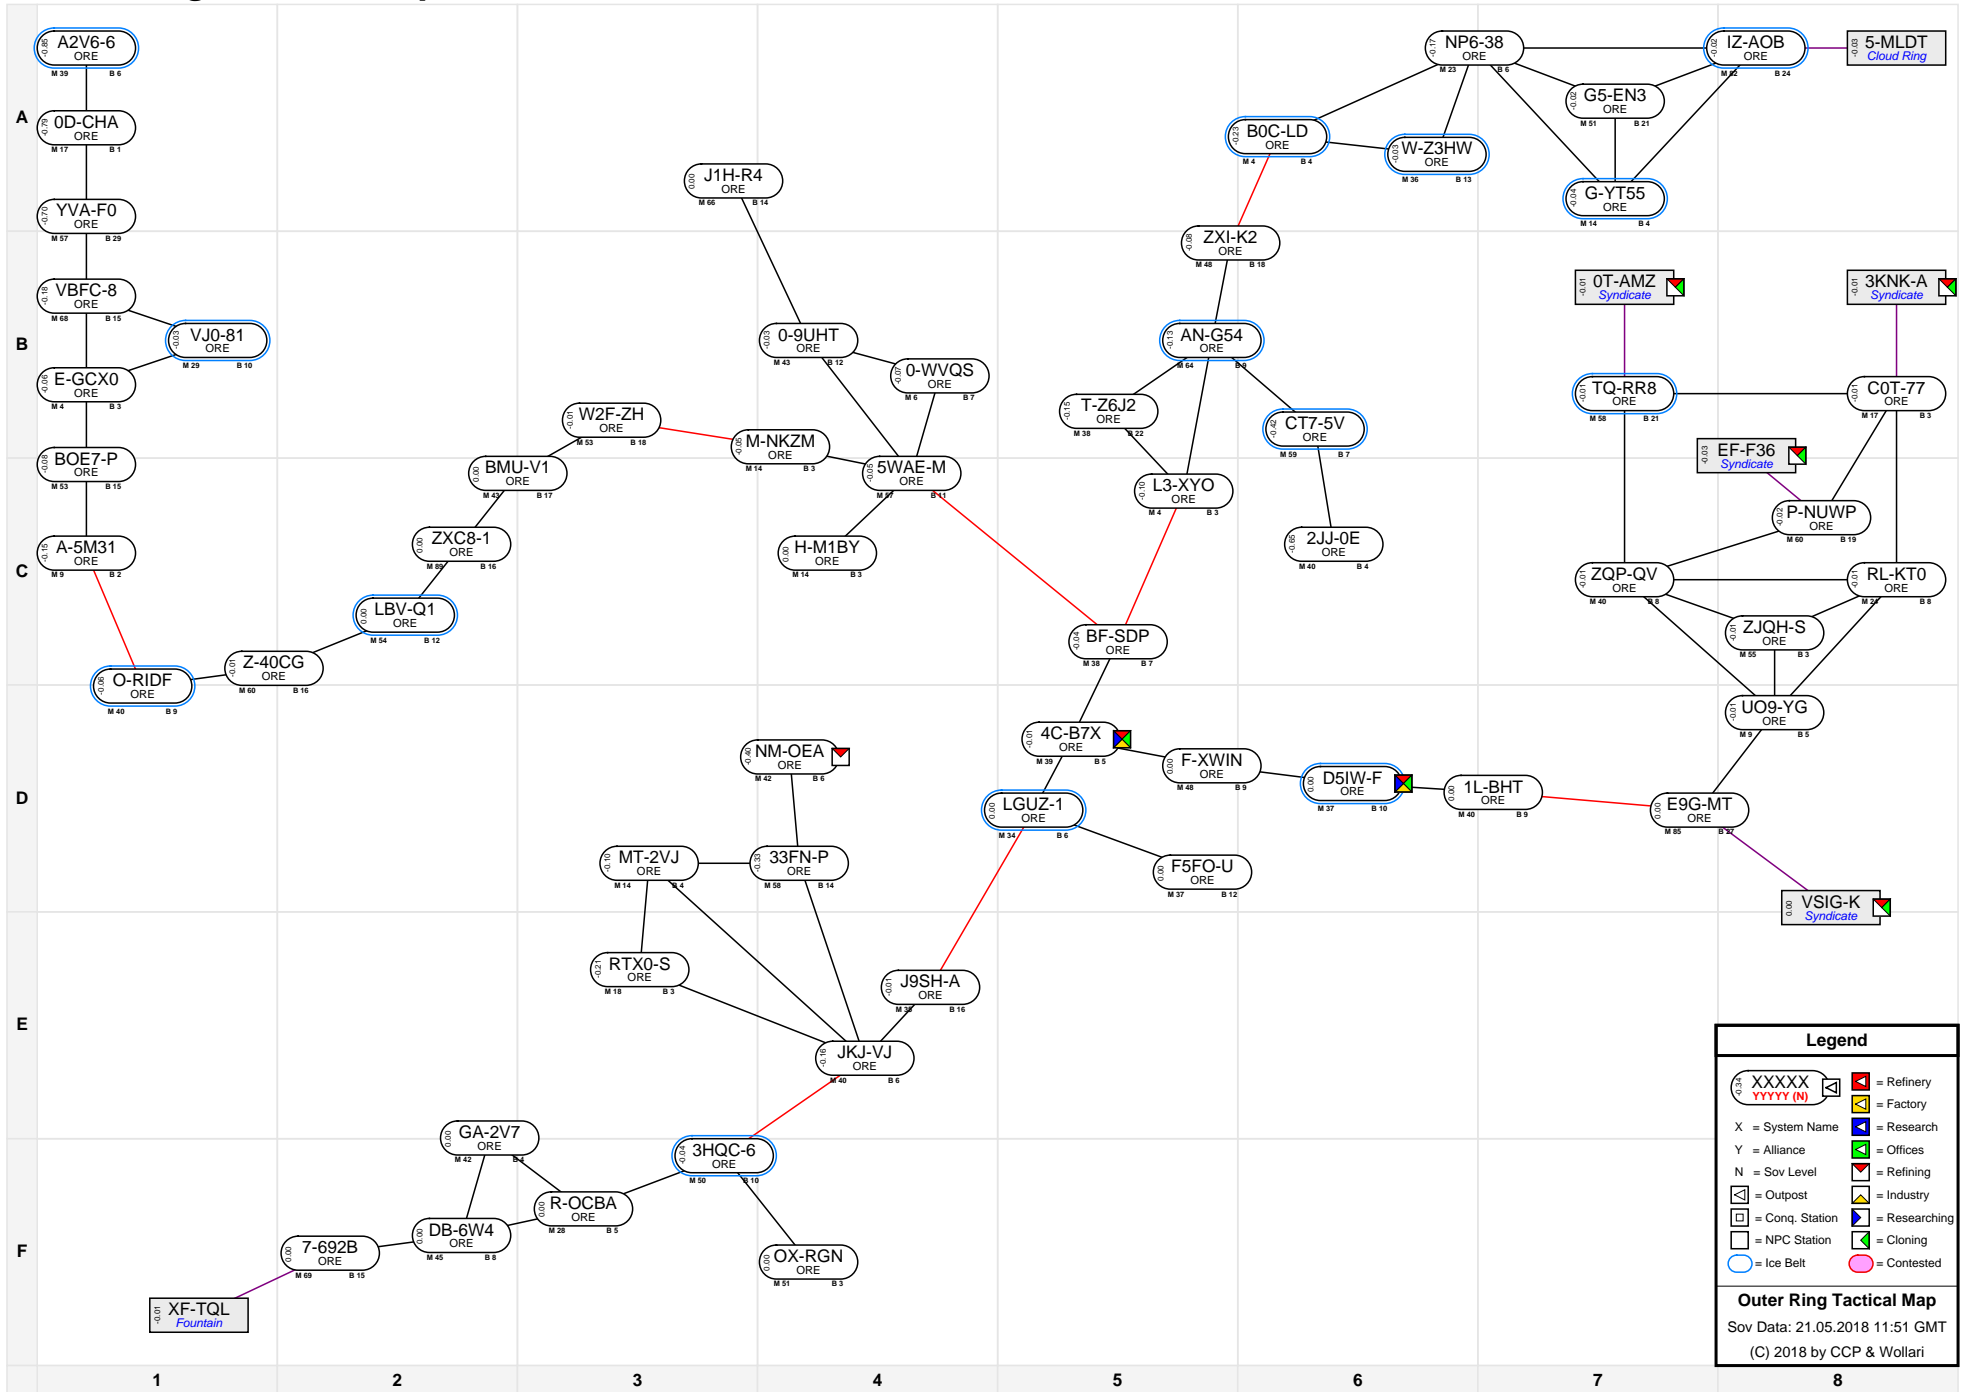

# Outer Ring Tactical Map

| Legend |                 |
|--------|-----------------|
|        | = Refinery      |
|        | = Factory       |
|        | = Research      |
|        | = Offices       |
|        | = Refining      |
|        | = Outpost       |
|        | = Conq. Station |
|        | = NPC Station   |
|        | = Cloning       |
|        | = Ice Belt      |
|        | = Contested     |

**Outer Ring Tactical Map**  
 Sov Data: 21.05.2018 11:51 GMT  
 (C) 2018 by CCP & Wollari