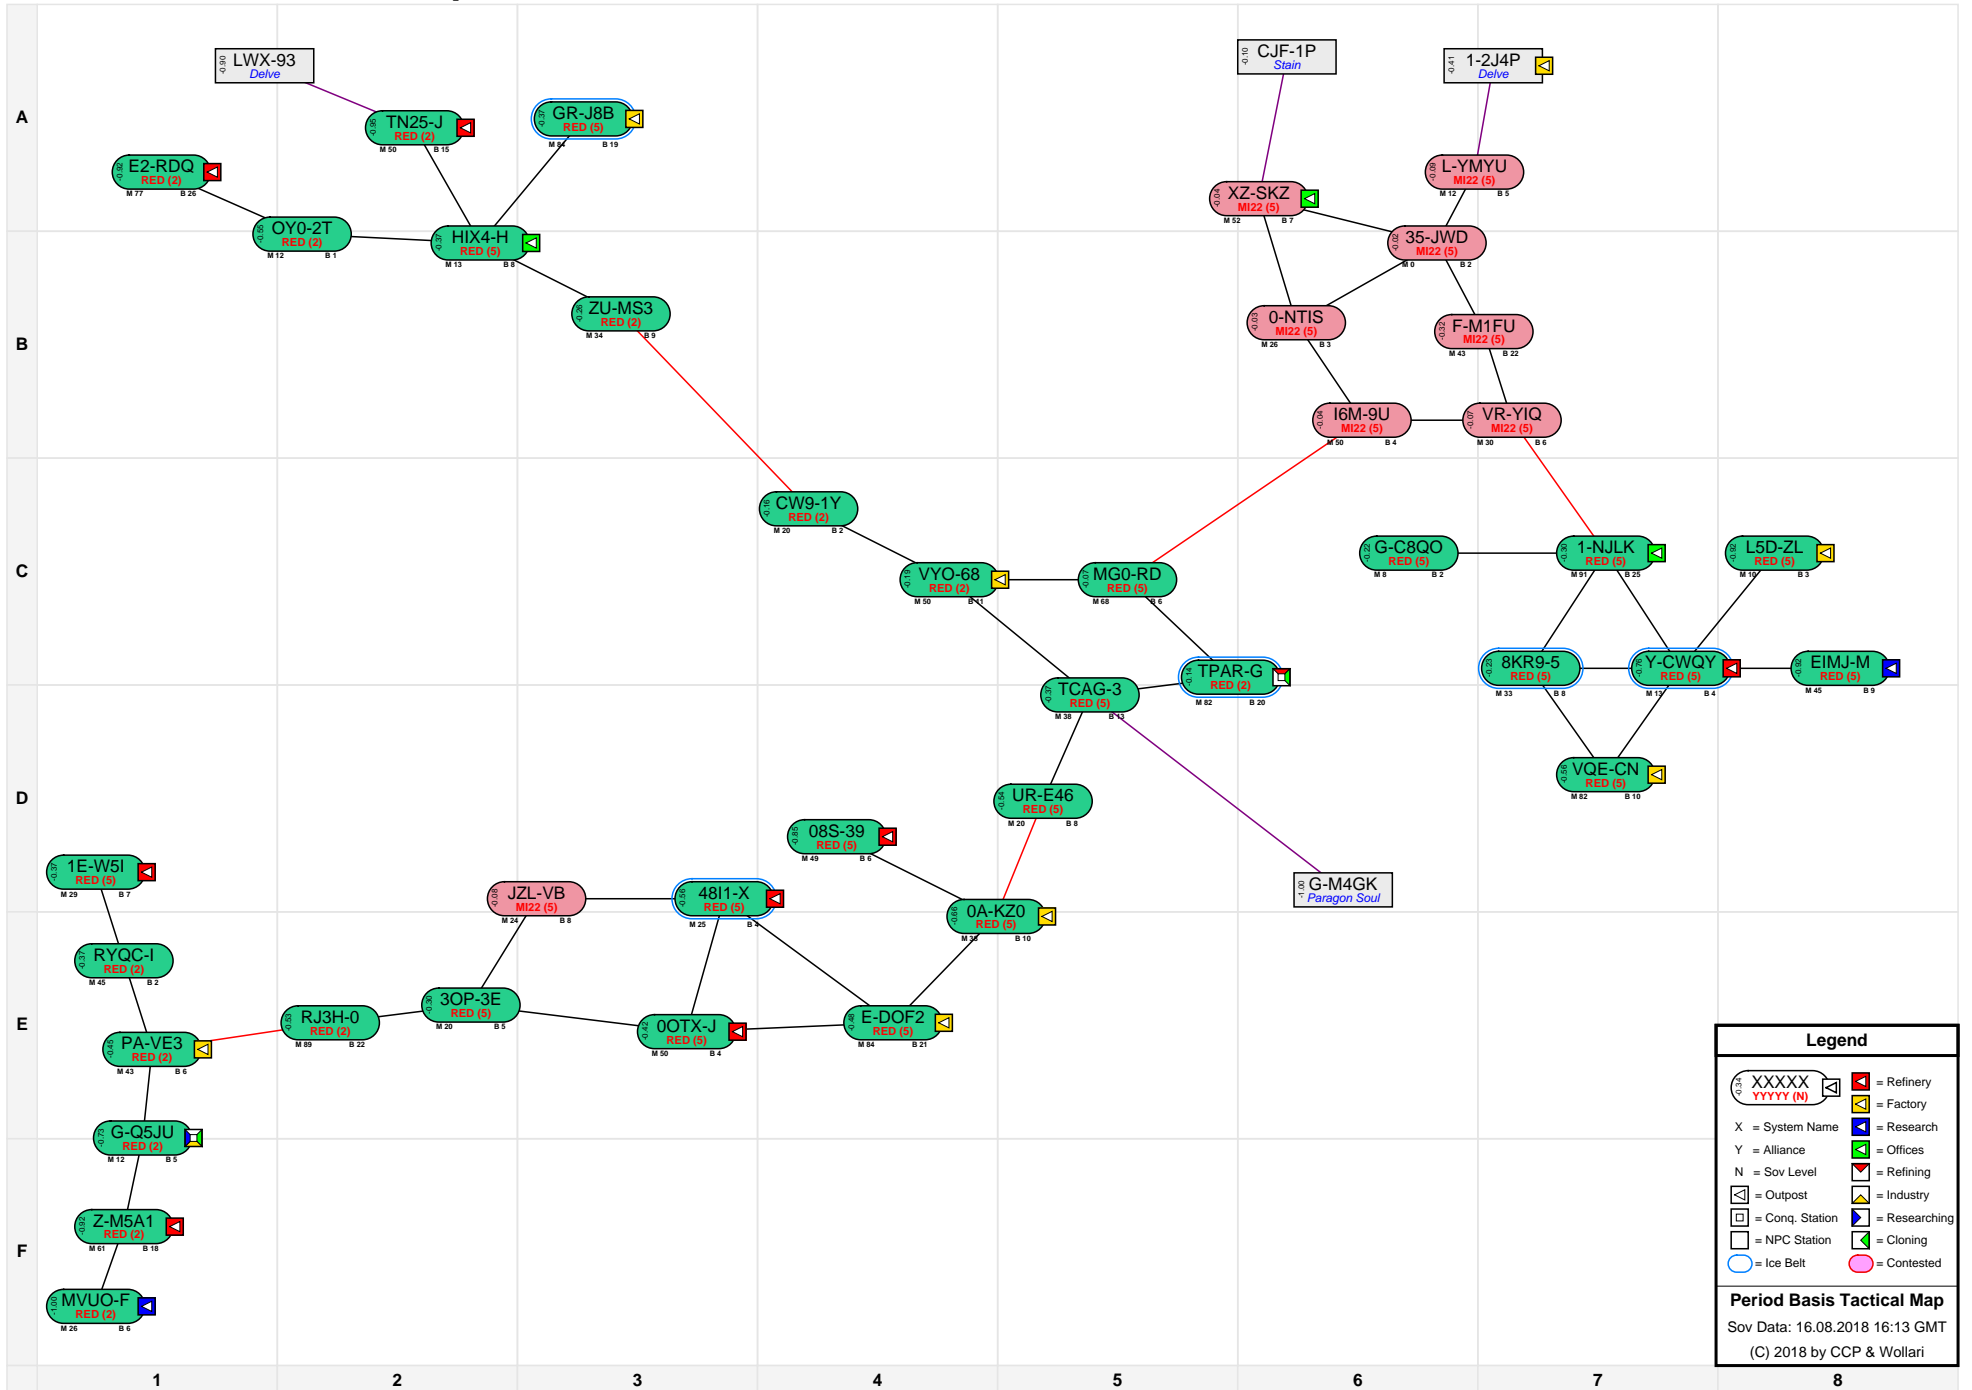

# Period Basis Tactical Map

**Legend**

- XXXXX  
YYYY (N)
- X = System Name
- Y = Alliance
- N = Sov Level
- = Refinery
- = Factory
- = Research
- = Offices
- = Refining
- = Outputpost
- = Industry
- = Conq. Station
- = Researching
- = NPC Station
- = Cloning
- = Ice Belt
- = Contested

**Period Basis Tactical Map**  
Sov Data: 16.08.2018 16:13 GMT  
(C) 2018 by CCP & Wollari