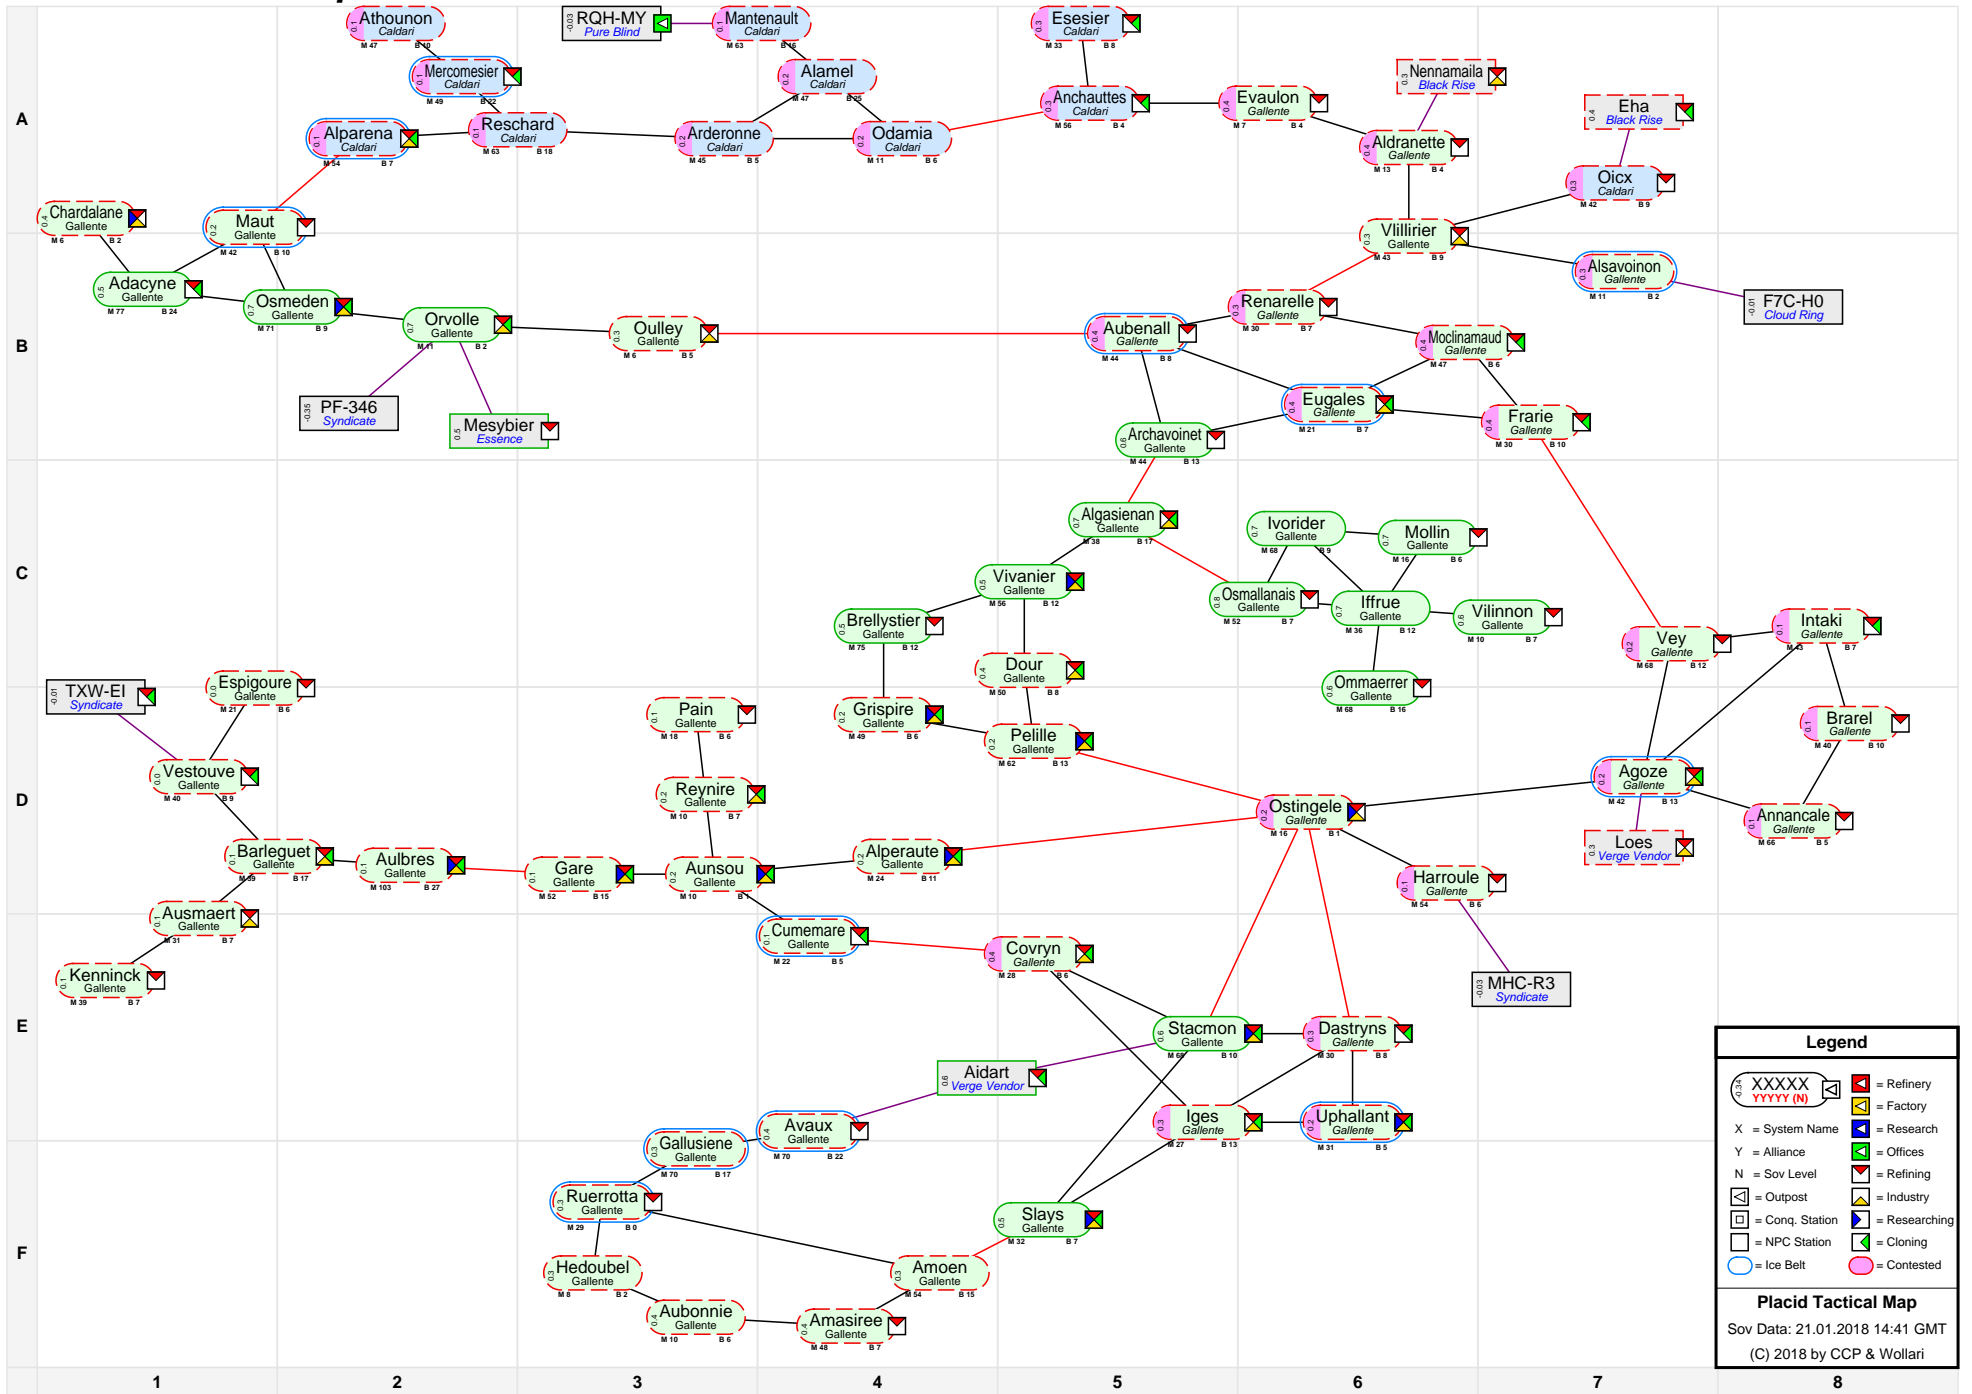

# Placid Tactical Map

**Legend**

XXXXXX YYYYY (N)

X = Alliance

Y = Alliance

N = Sov Level

[Icon] = Outpost

[Icon] = Conq. Station

[Icon] = Researching

[Icon] = NPC Station

[Icon] = Cloning

[Icon] = Contested

[Icon] = Refinery

[Icon] = Factory

[Icon] = Research

[Icon] = Offices

[Icon] = Refining

[Icon] = Industry

**Placid Tactical Map**

Sov Data: 21.01.2018 14:41 GMT

(C) 2018 by CCP & Wollari