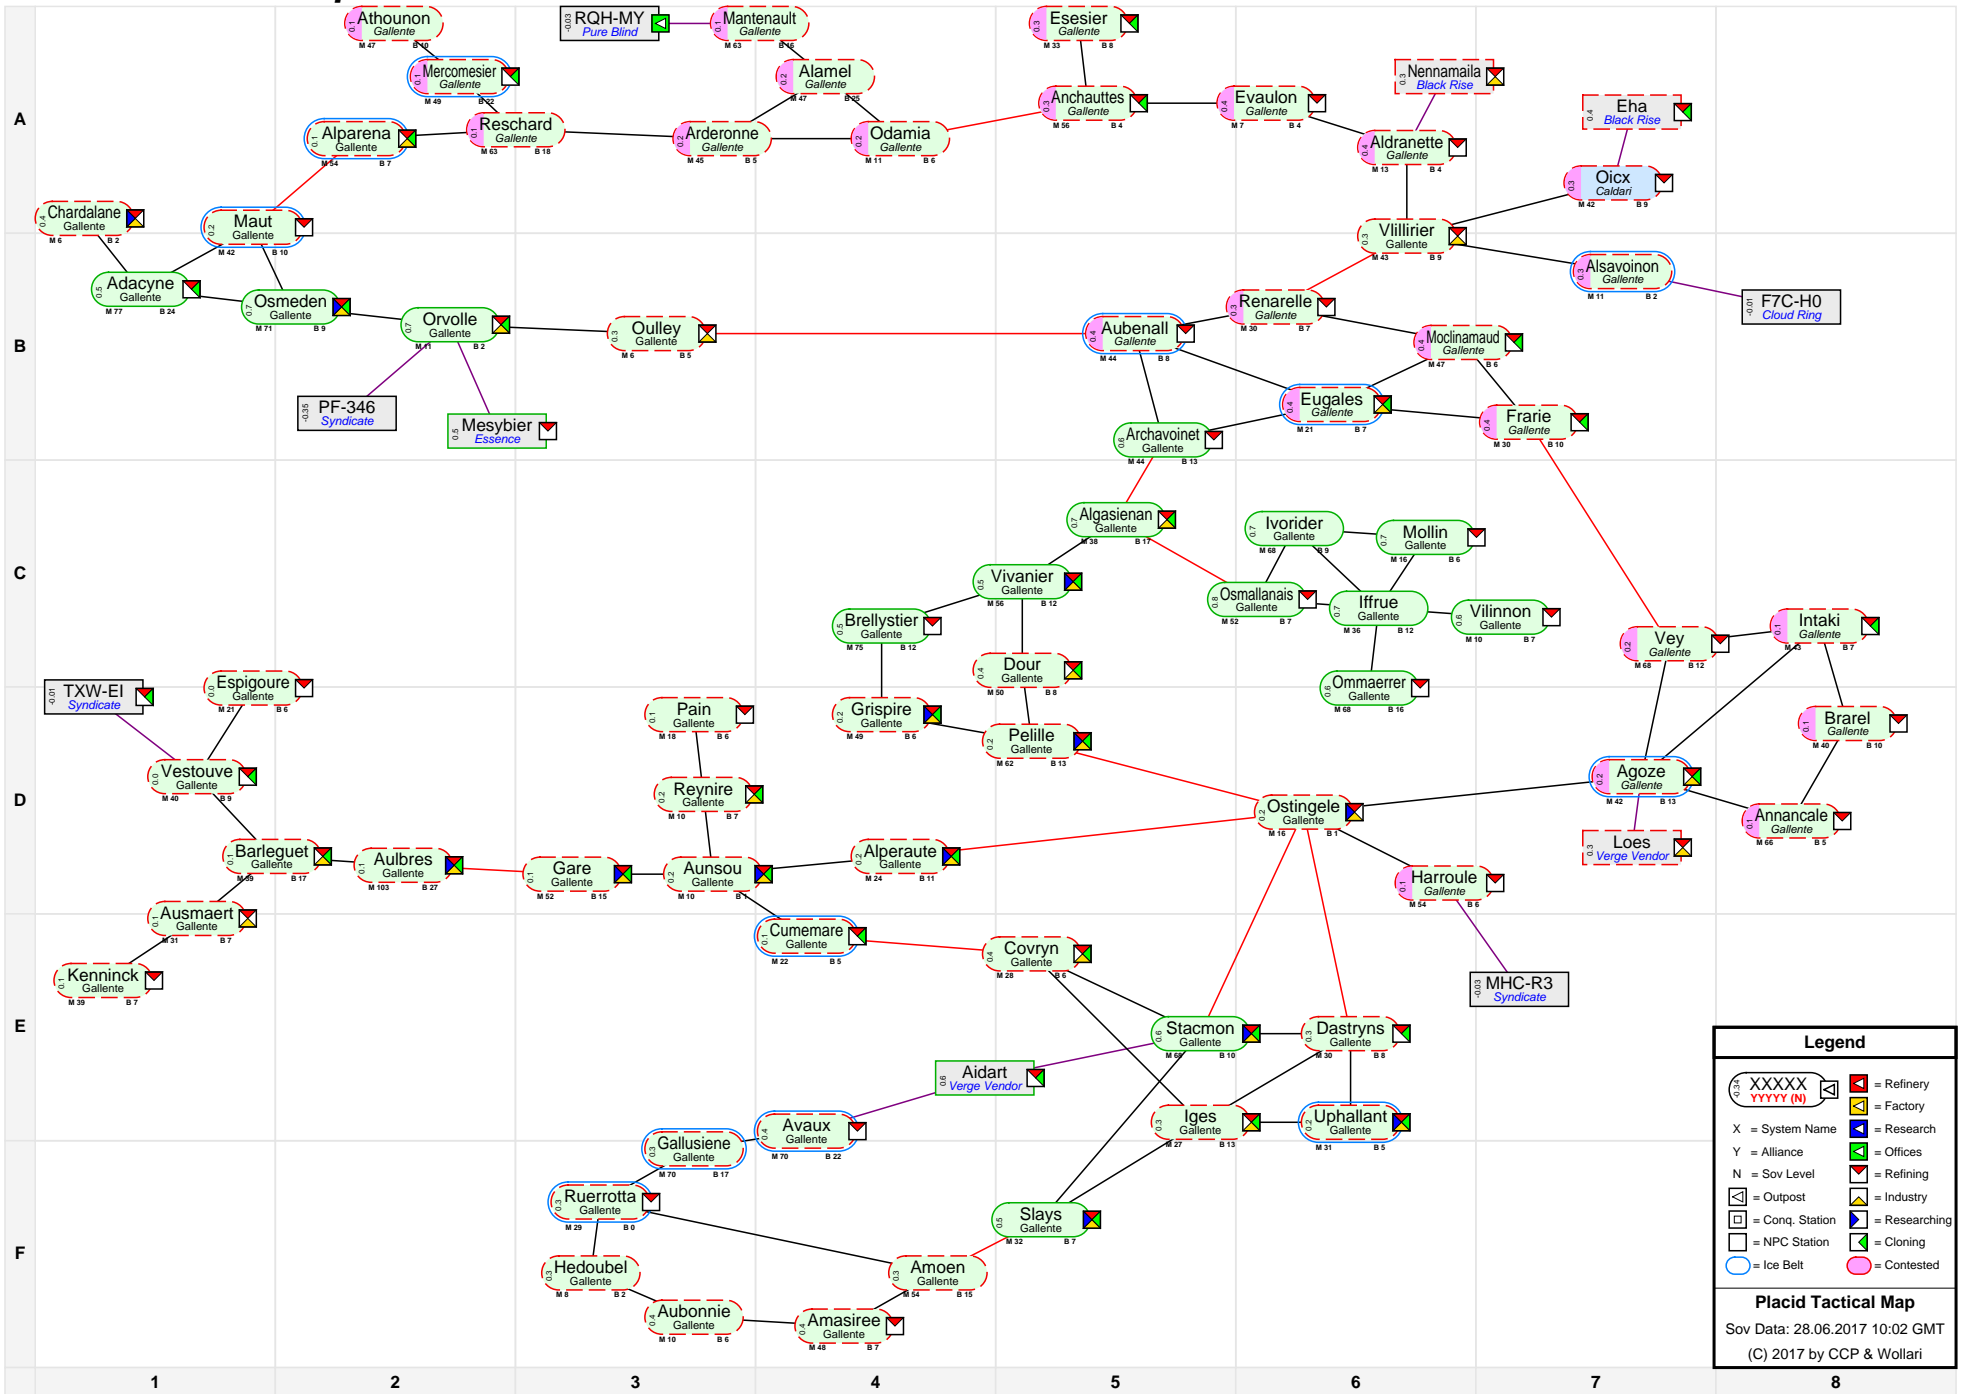

Placid Tactical Map

Legend

- XXXXXX (with icons) = Refinery
- YYYYY (N) (with icon) = Factory
- X = System Name
- Y = Alliance
- N = Sov Level
- O = Offices
- R = Refining
- I = Industry
- C = Conq. Station
- R = Researching
- N = NPC Station
- C = Cloning
- Ice Belt
- Contested

Placid Tactical Map
 Sov Data: 28.06.2017 10:02 GMT
 (C) 2017 by CCP & Wollari