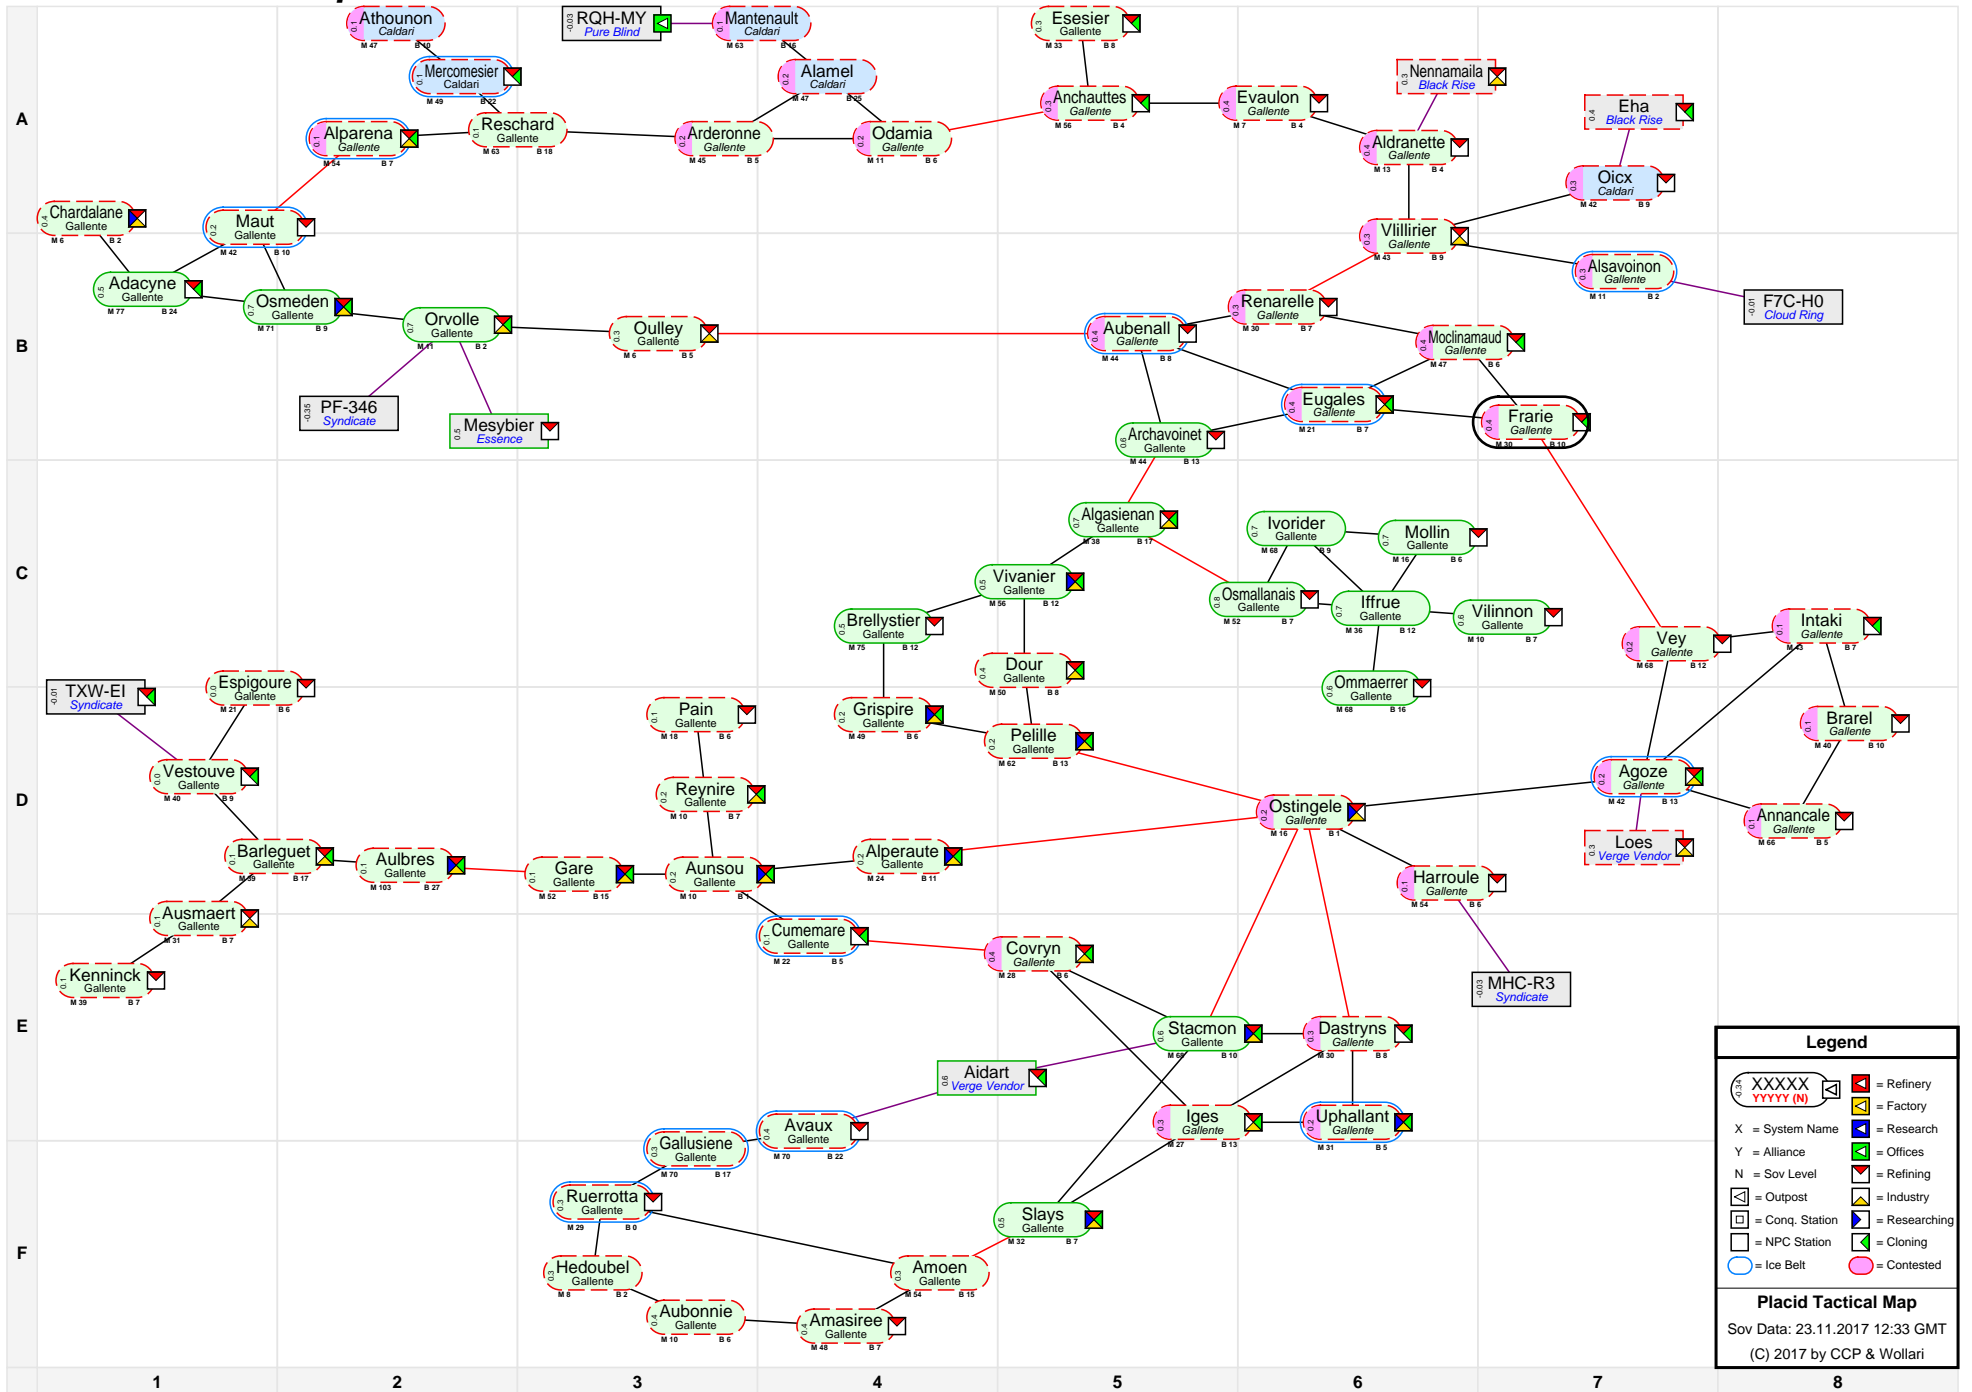

# Placid Tactical Map

Legend	

**Placid Tactical Map**  
 Sov Data: 23.11.2017 12:33 GMT  
 (C) 2017 by CCP & Wollari