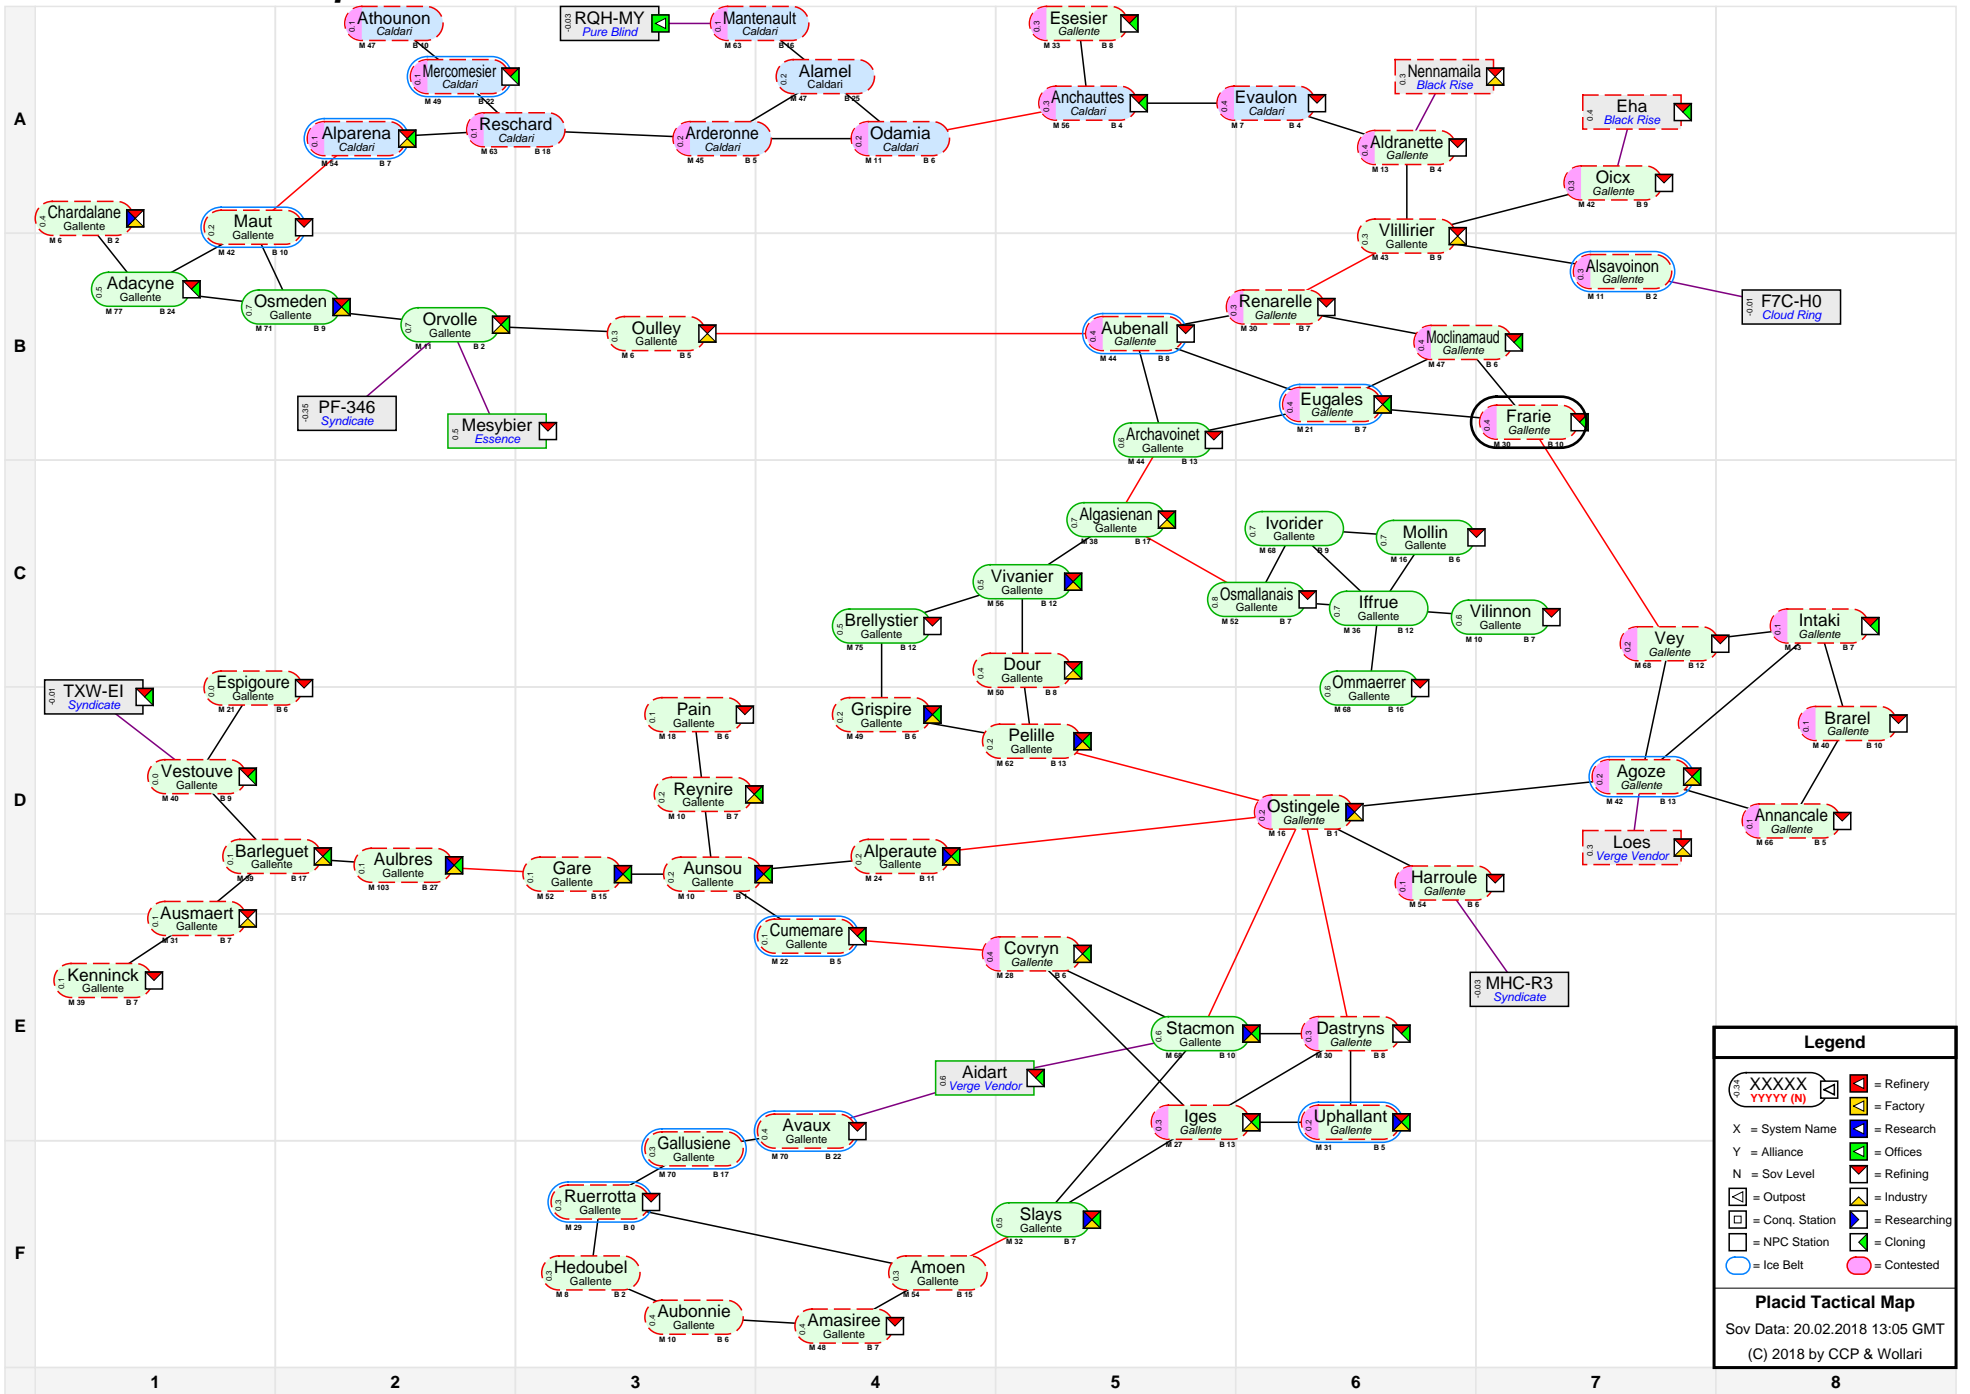

# Placid Tactical Map

Legend	
	= Refinery
	= Factory
	= Research
	= Offices
	= Refining
	= Outpost
	= Industry
	= Conq. Station
	= Researching
	= NPC Station
	= Cloning
	= Contested

**Placid Tactical Map**  
 Sov Data: 20.02.2018 13:05 GMT  
 (C) 2018 by CCP & Wollari