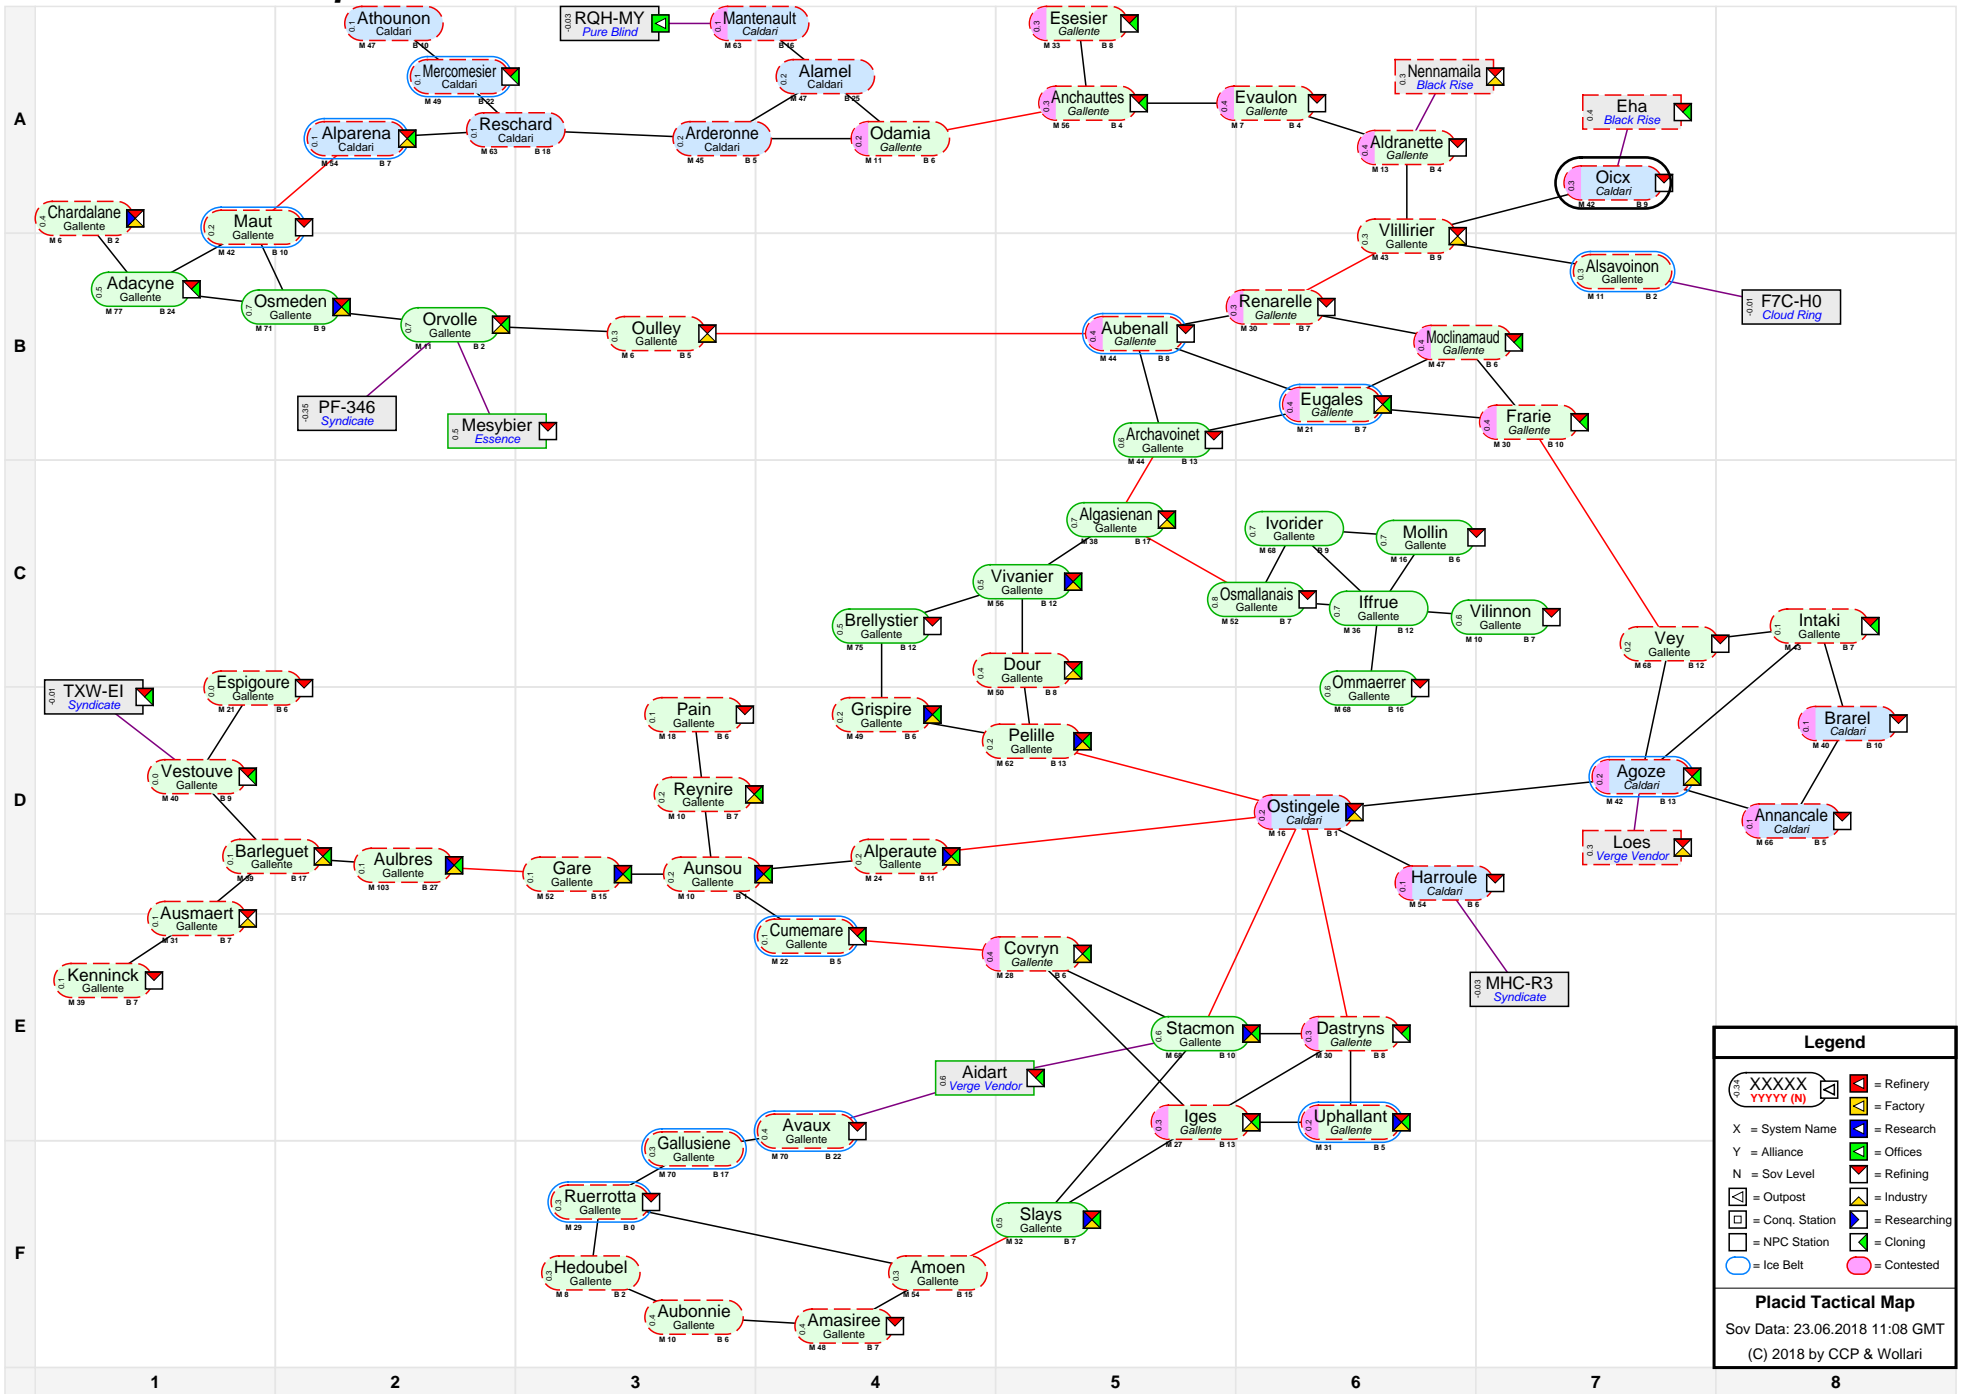

# Placid Tactical Map

**Legend**

- XXXXXX YYYYY (N) = Refinery
- X = System Name
- Y = Alliance
- N = Sov Level
- [Icon] = Outpost
- [Icon] = Conq. Station
- [Icon] = NPC Station
- [Icon] = Ice Belt
- [Icon] = Contested
- [Icon] = Factory
- [Icon] = Research
- [Icon] = Offices
- [Icon] = Refining
- [Icon] = Industry
- [Icon] = Researching
- [Icon] = Cloning

**Placid Tactical Map**  
 Sov Data: 23.06.2018 11:08 GMT  
 (C) 2018 by CCP & Wollari