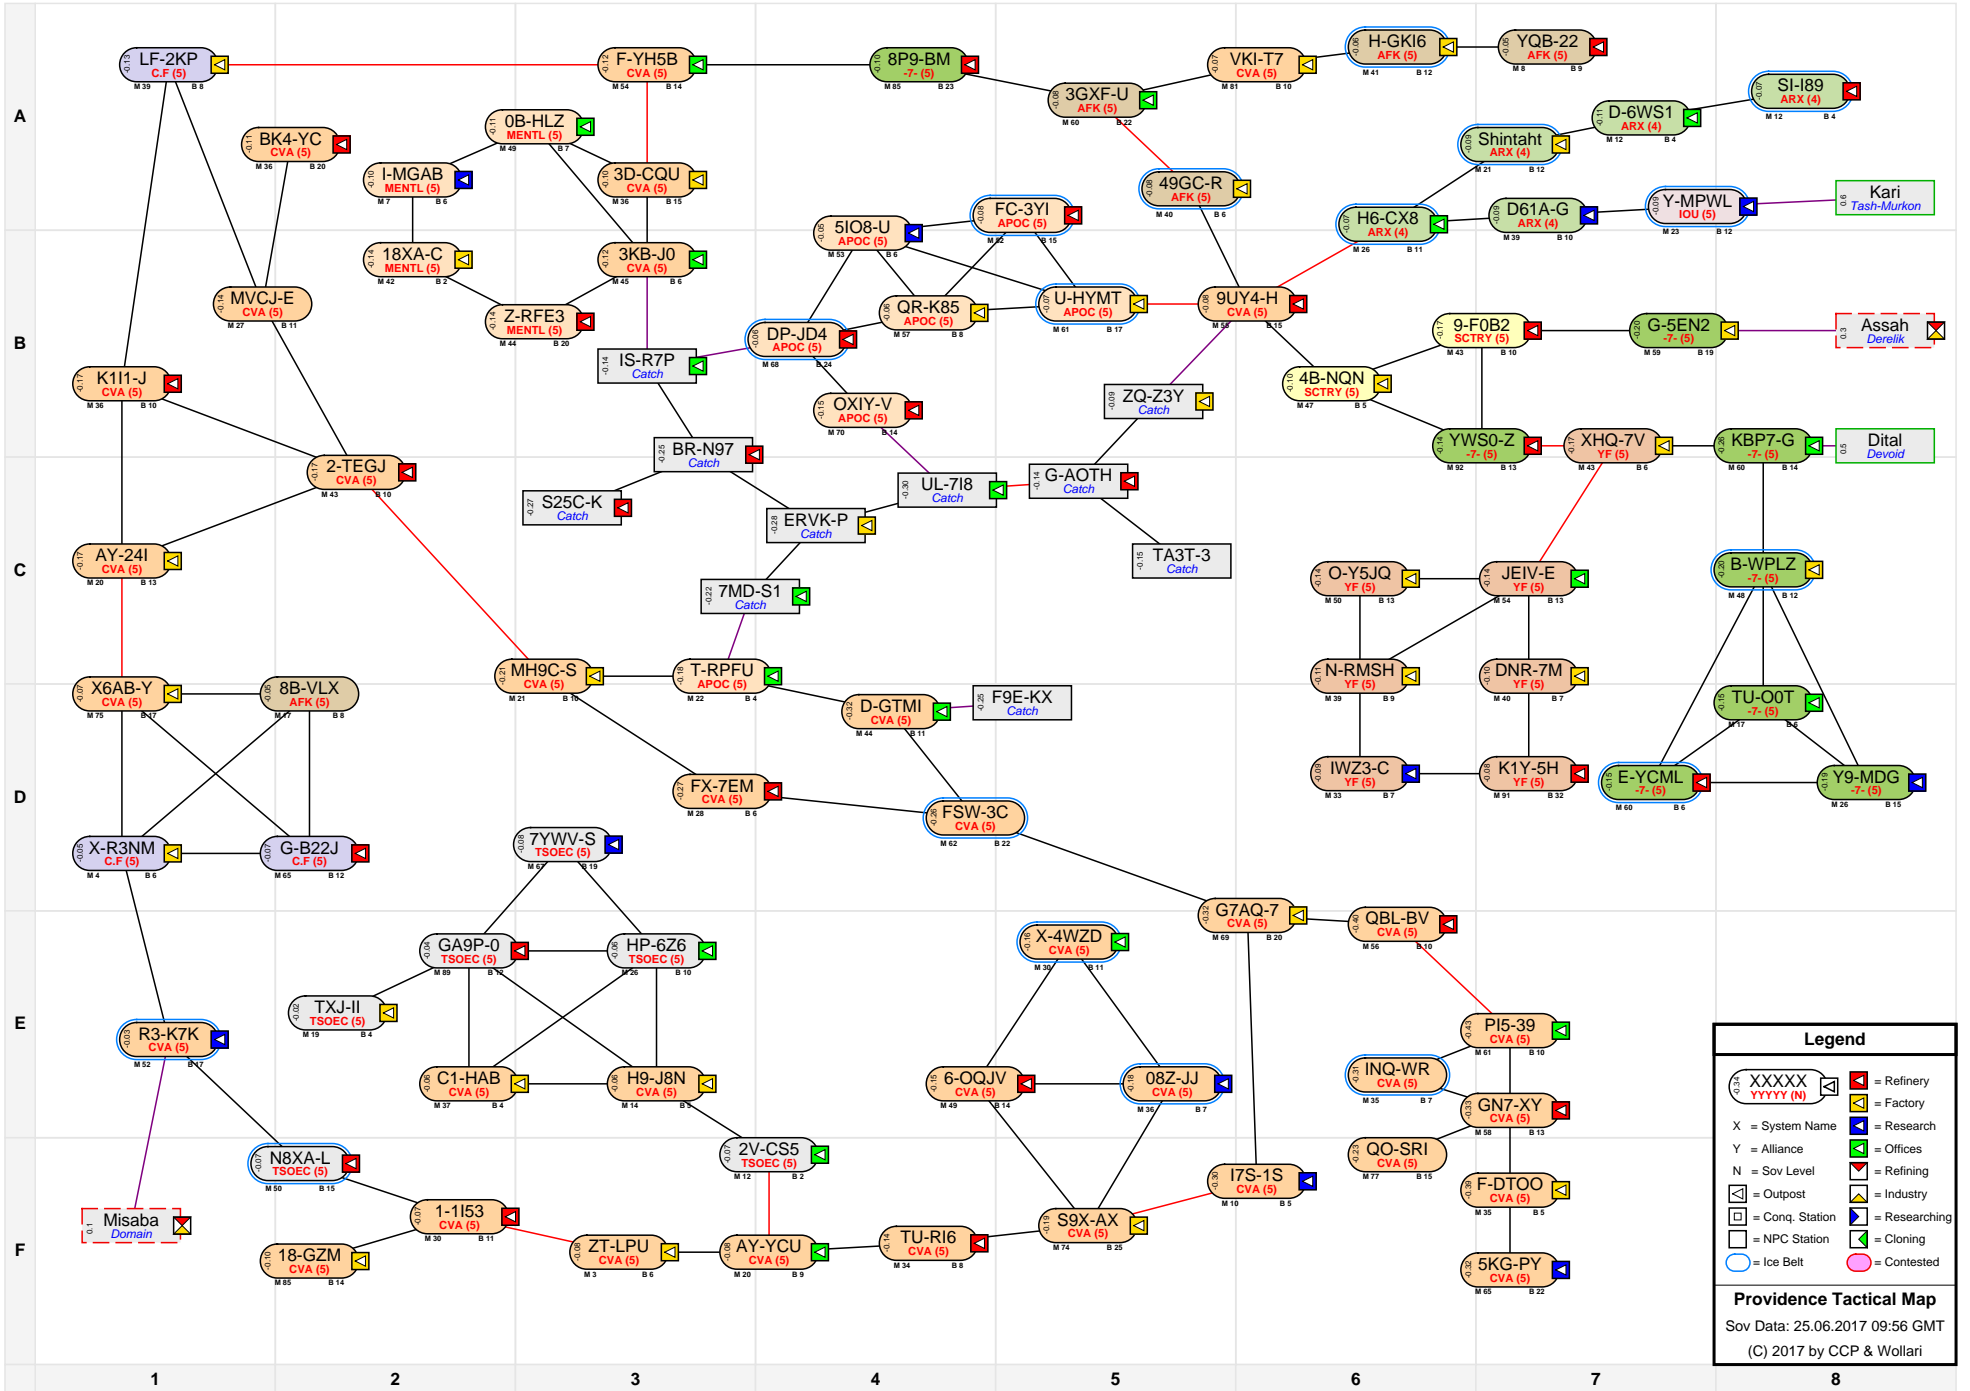

Providence Tactical Map

Legend

- XXXXX YYYYY (N) = Station
- X = System Name
- Y = Alliance
- N = Sov Level
- [Red Square] = Refinery
- [Yellow Square] = Factory
- [Blue Square] = Research
- [Green Square] = Offices
- [Red Square] = Refining
- [Blue Square] = Outpost
- [Blue Square] = Industry
- [Blue Square] = Conq. Station
- [Blue Square] = Researching
- [Blue Square] = NPC Station
- [Green Square] = Cloning
- [Blue Circle] = Ice Belt
- [Pink Circle] = Contested

Providence Tactical Map
 Sov Data: 25.06.2017 09:56 GMT
 (C) 2017 by CCP & Wollari