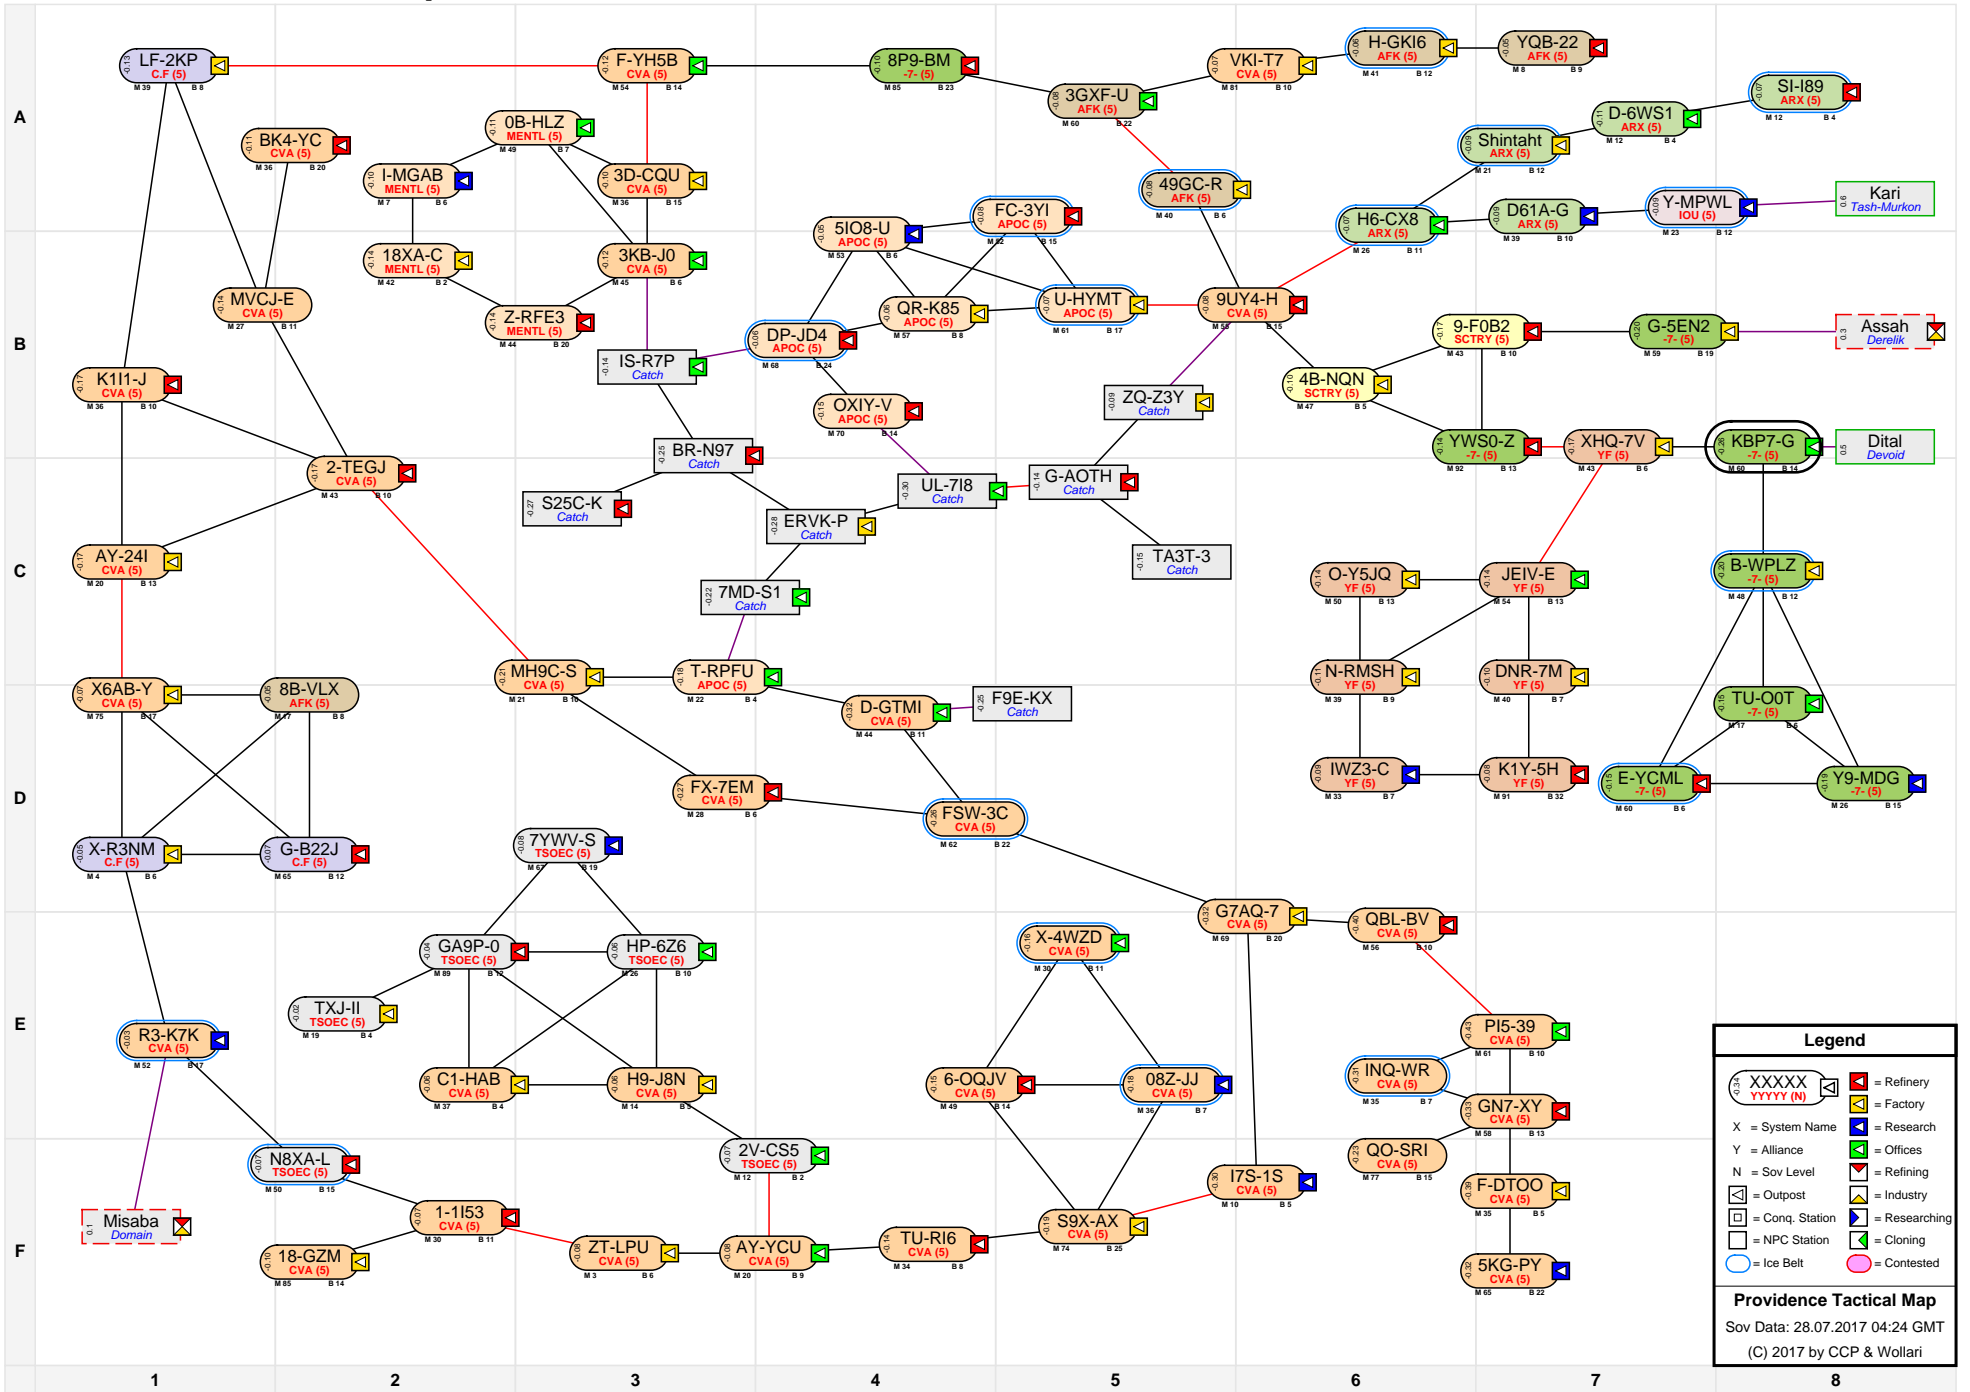

# Providence Tactical Map

**Legend**

- XXXXX YYYYY (N) = Refinery
- X = System Name
- Y = Alliance
- N = Sov Level
- = Outpost
- = Conq. Station
- = NPC Station
- = Factory
- = Research
- = Offices
- = Refining
- = Industry
- = Researching
- = Cloning
- = Ice Belt
- = Contested

**Providence Tactical Map**  
 Sov Data: 28.07.2017 04:24 GMT  
 (C) 2017 by CCP & Wollari