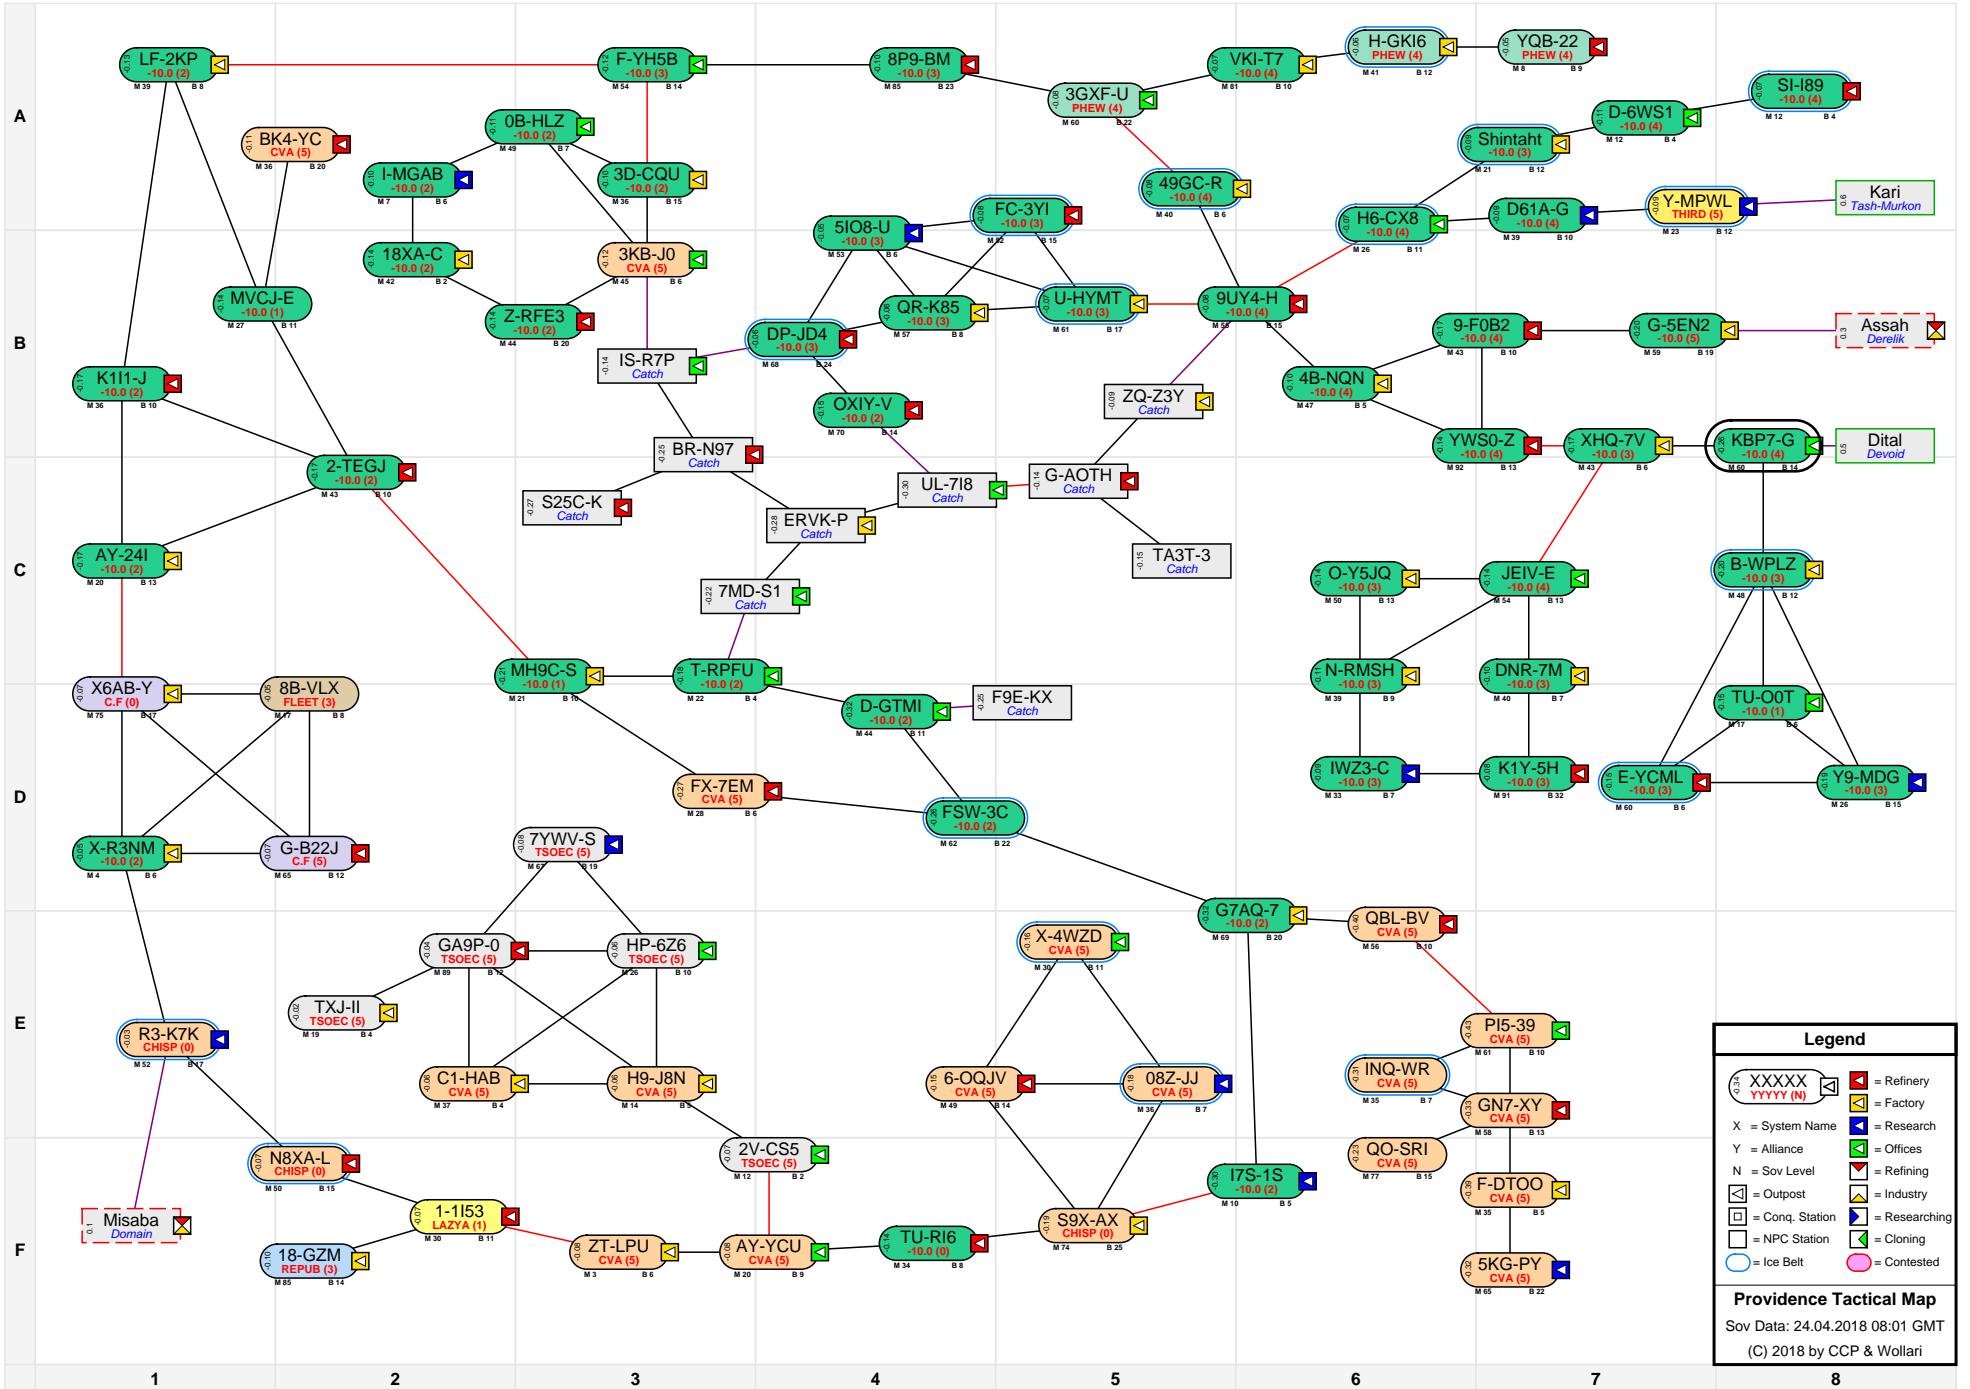

Providence Tactical Map

Legend

- XXXXXX YYYYY (N) = Refinery
- X = System Name
- Y = Alliance
- N = Sov Level
- = Outpost
- = Conq. Station
- = Researching
- = NPC Station
- = Ice Belt
- = Contested
- = Factory
- = Research
- = Offices
- = Refining
- = Industry
- = Cloning

Providence Tactical Map
 Sov Data: 24.04.2018 08:01 GMT
 (C) 2018 by CCP & Wollari