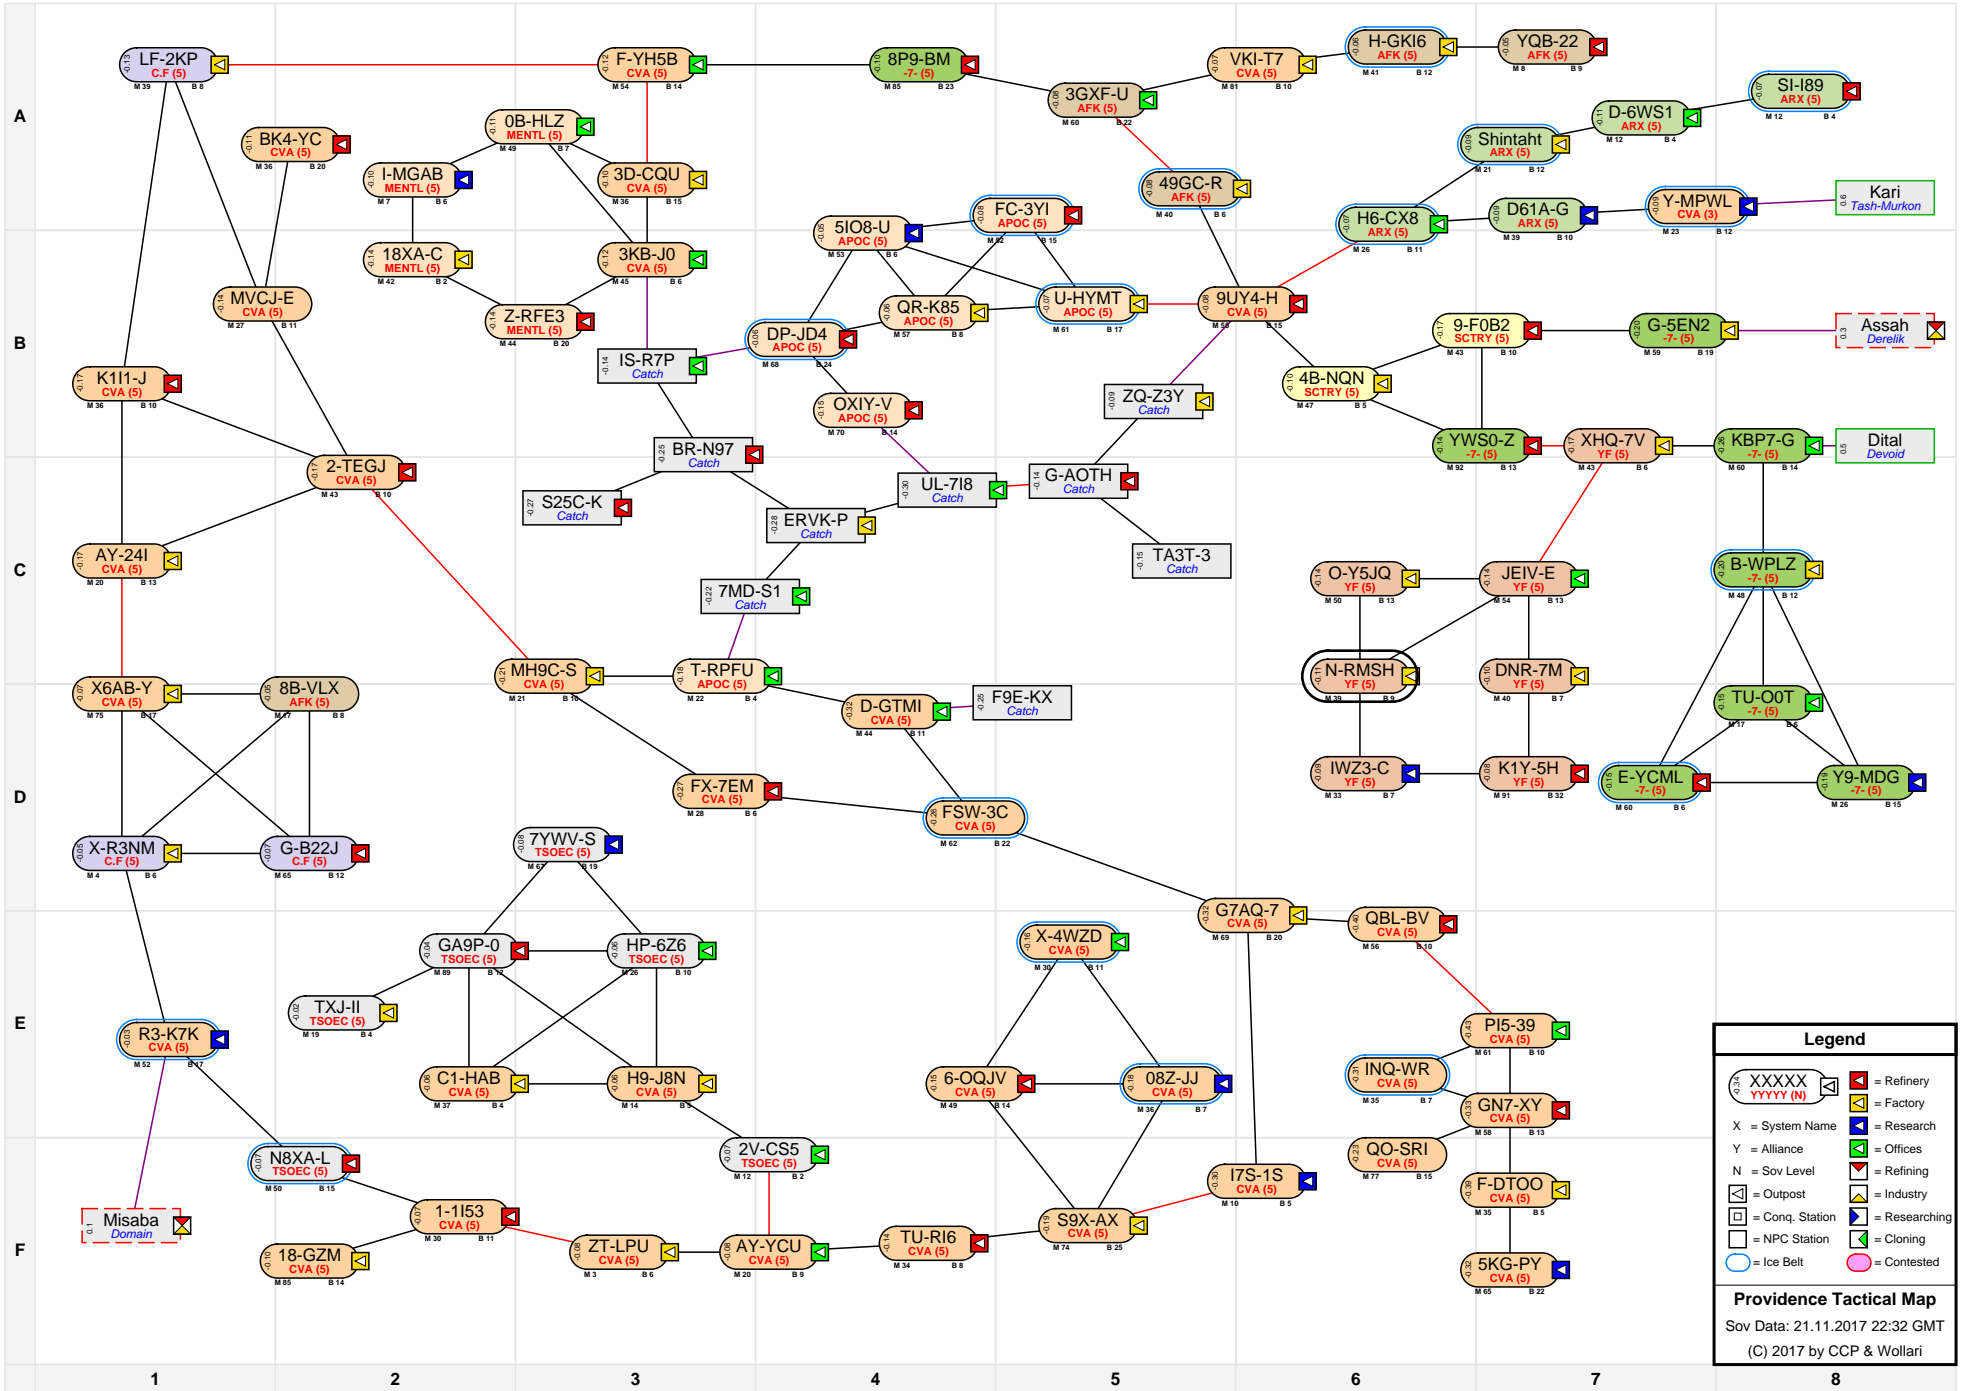

# Providence Tactical Map

**Legend**

- XXXXX YYYYY (N) = Station Name and Status
- [Red Square] = Refinery
- [Yellow Square] = Factory
- X = System Name
- Y = Alliance
- N = Sov Level
- [Red Triangle] = Refining
- [White Square] = Outpost
- [Blue Square] = Industry
- [Green Square] = Conq. Station
- [Blue Triangle] = Researching
- [White Square] = NPC Station
- [Green Square] = Cloning
- [Blue Circle] = Ice Belt
- [Pink Circle] = Contested

**Providence Tactical Map**  
 Sov Data: 21.11.2017 22:32 GMT  
 (C) 2017 by CCP & Wollari