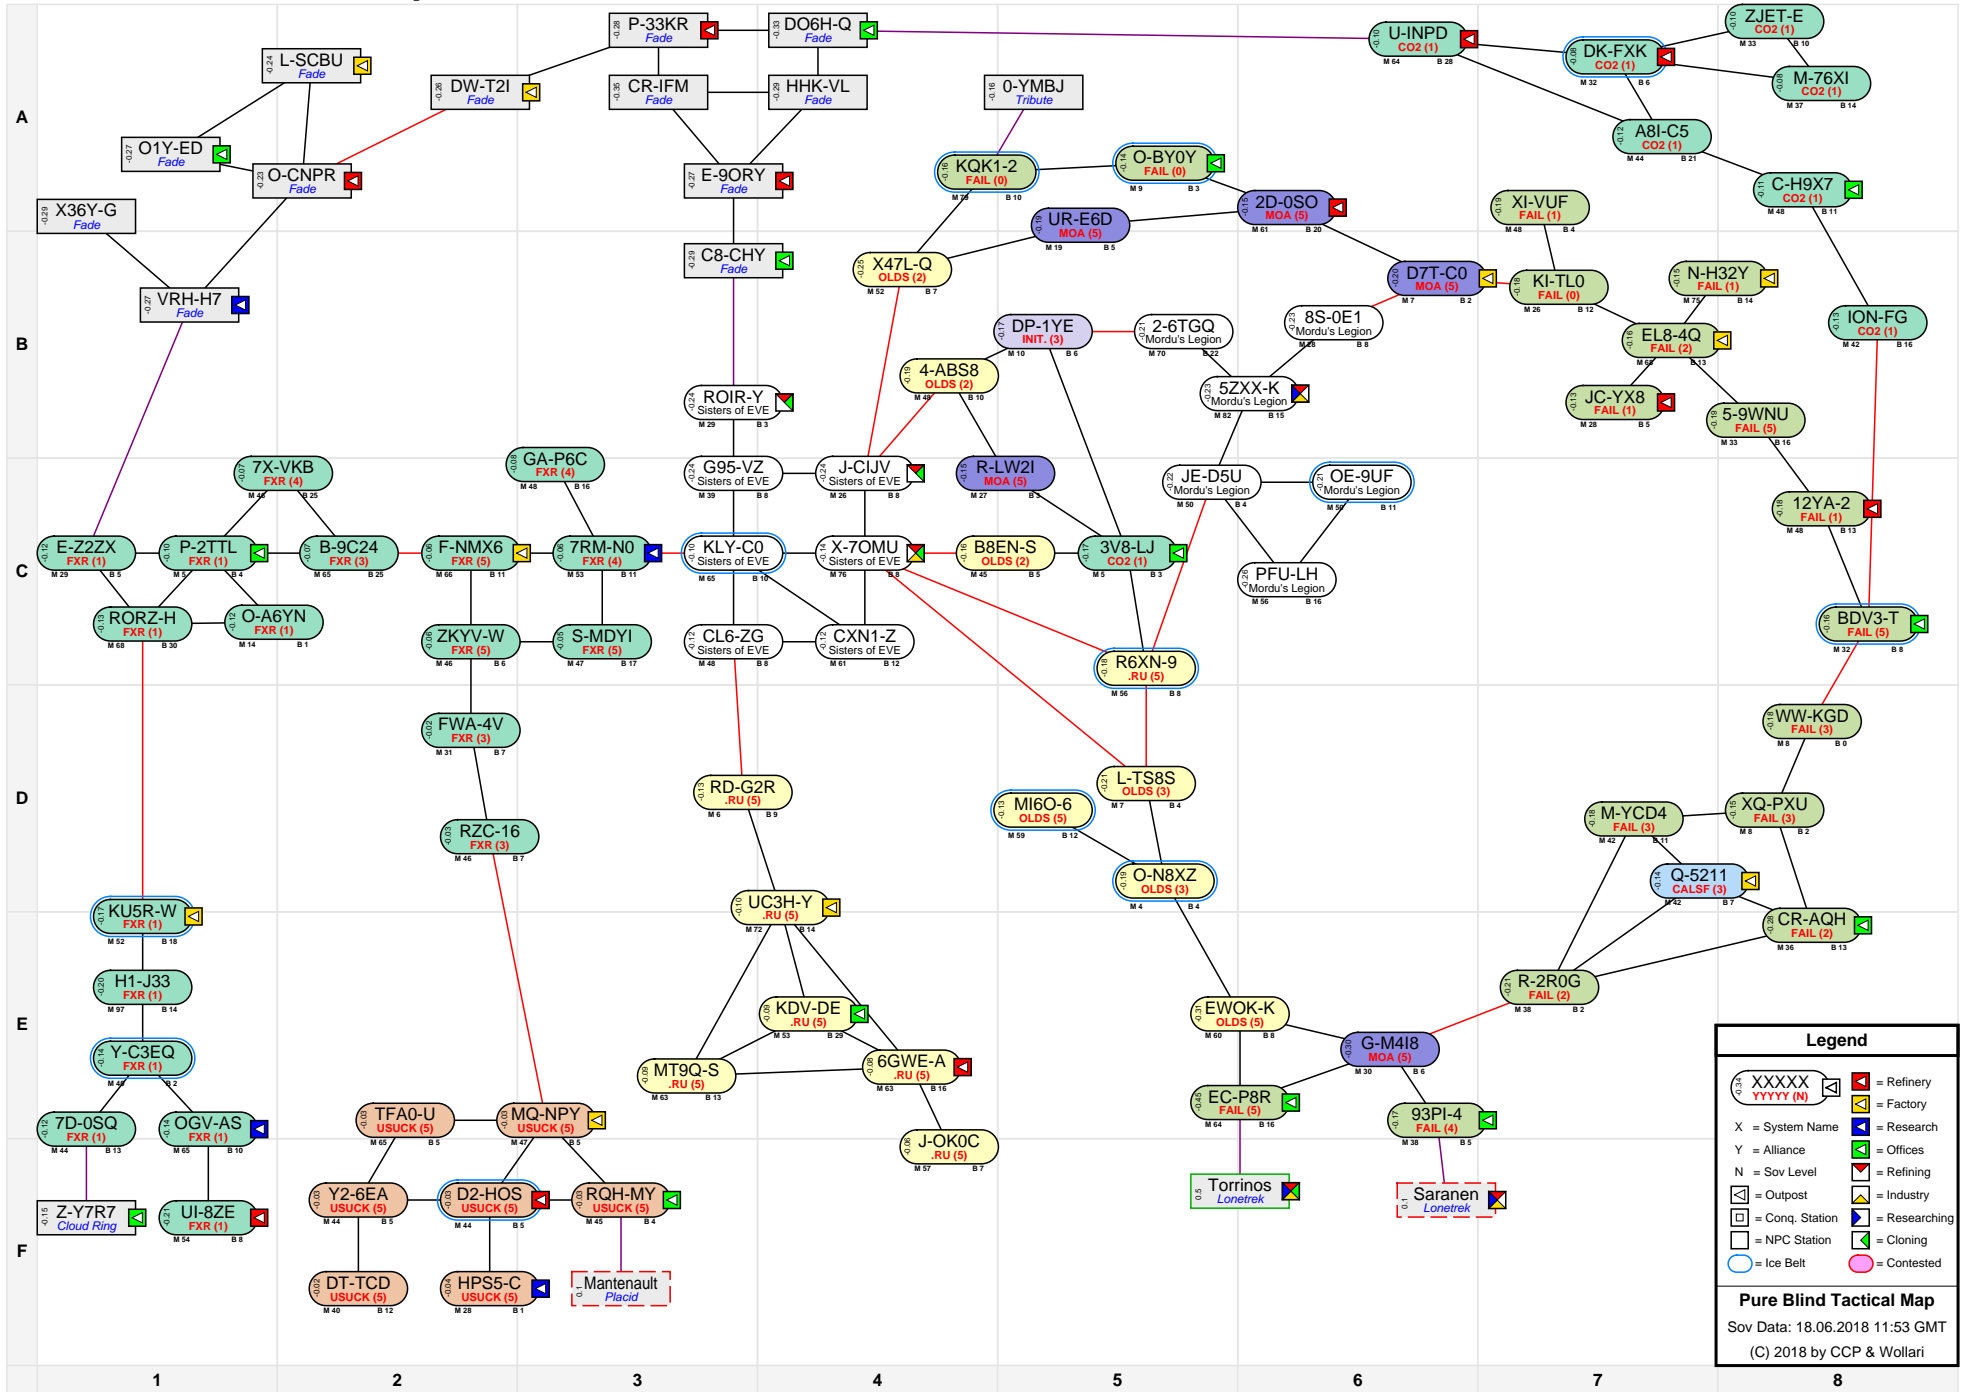

Pure Blind Tactical Map

Legend

- XXXXX (M) = Refinery
- YYYYY (N) = Factory
- X = System Name
- Y = Alliance
- N = Sov Level
- [] = Outpost
- [] = Conq. Station
- [] = NPC Station
- [] = Research
- [] = Cloning
- [] = Contested
- [] = Research
- [] = Industry

Pure Blind Tactical Map
 Sov Data: 18.06.2018 11:53 GMT
 (C) 2018 by CCP & Wollari