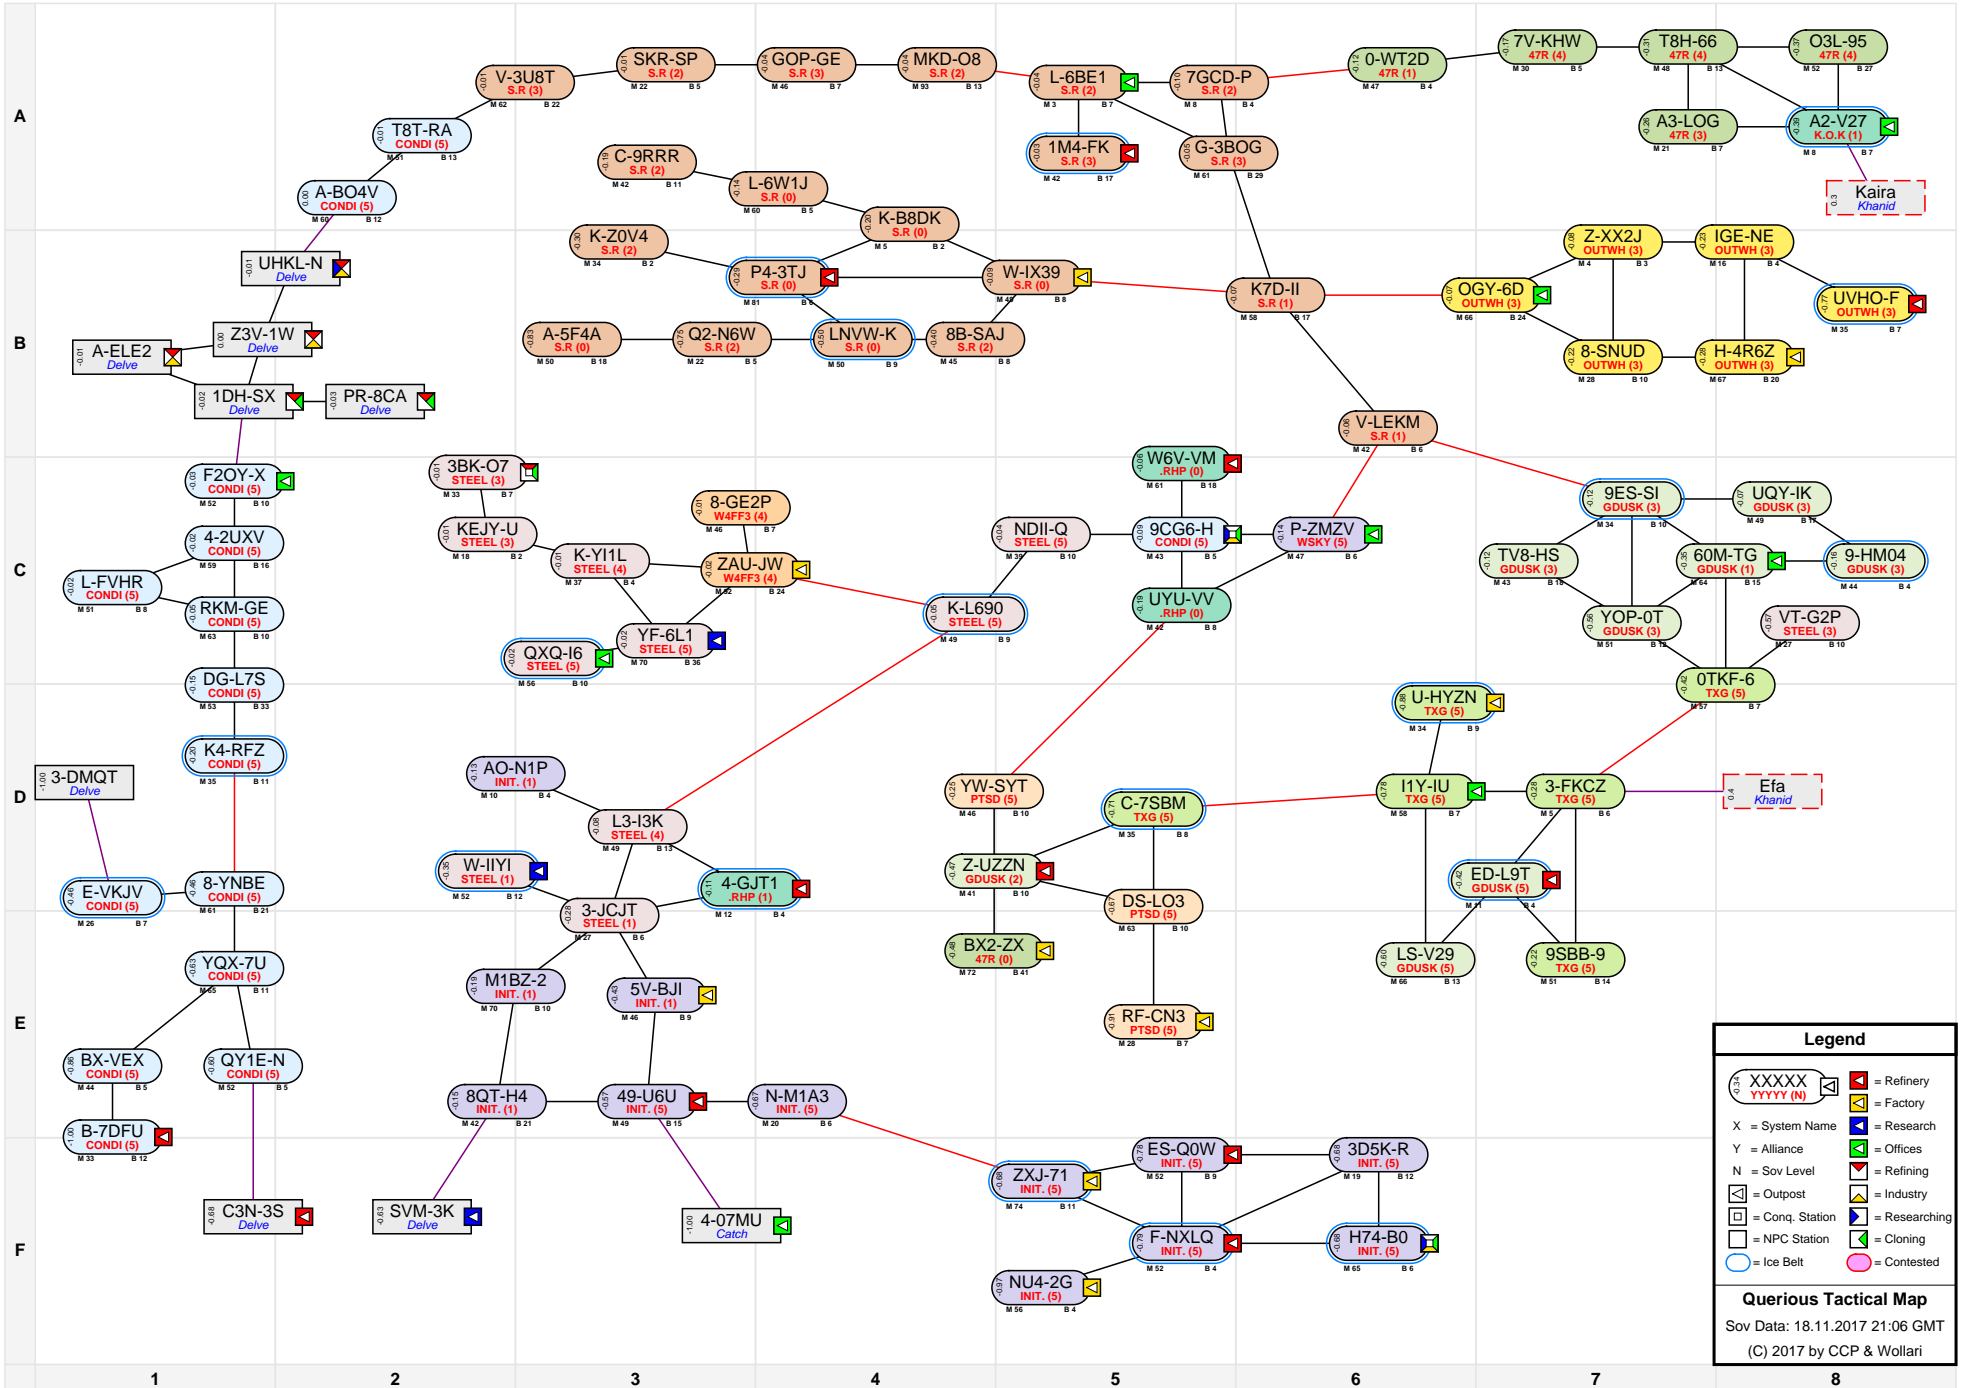

# Querious Tactical Map

**Legend**

- = Refinery
- = Factory
- = Research
- = Offices
- = Sov Level
- = Refining
- = Industry
- = Conq. Station
- = Researching
- = NPC Station
- = Cloning
- = Contested
- = Ice Belt

**Querious Tactical Map**  
 Sov Data: 18.11.2017 21:06 GMT  
 (C) 2017 by CCP & Wollari