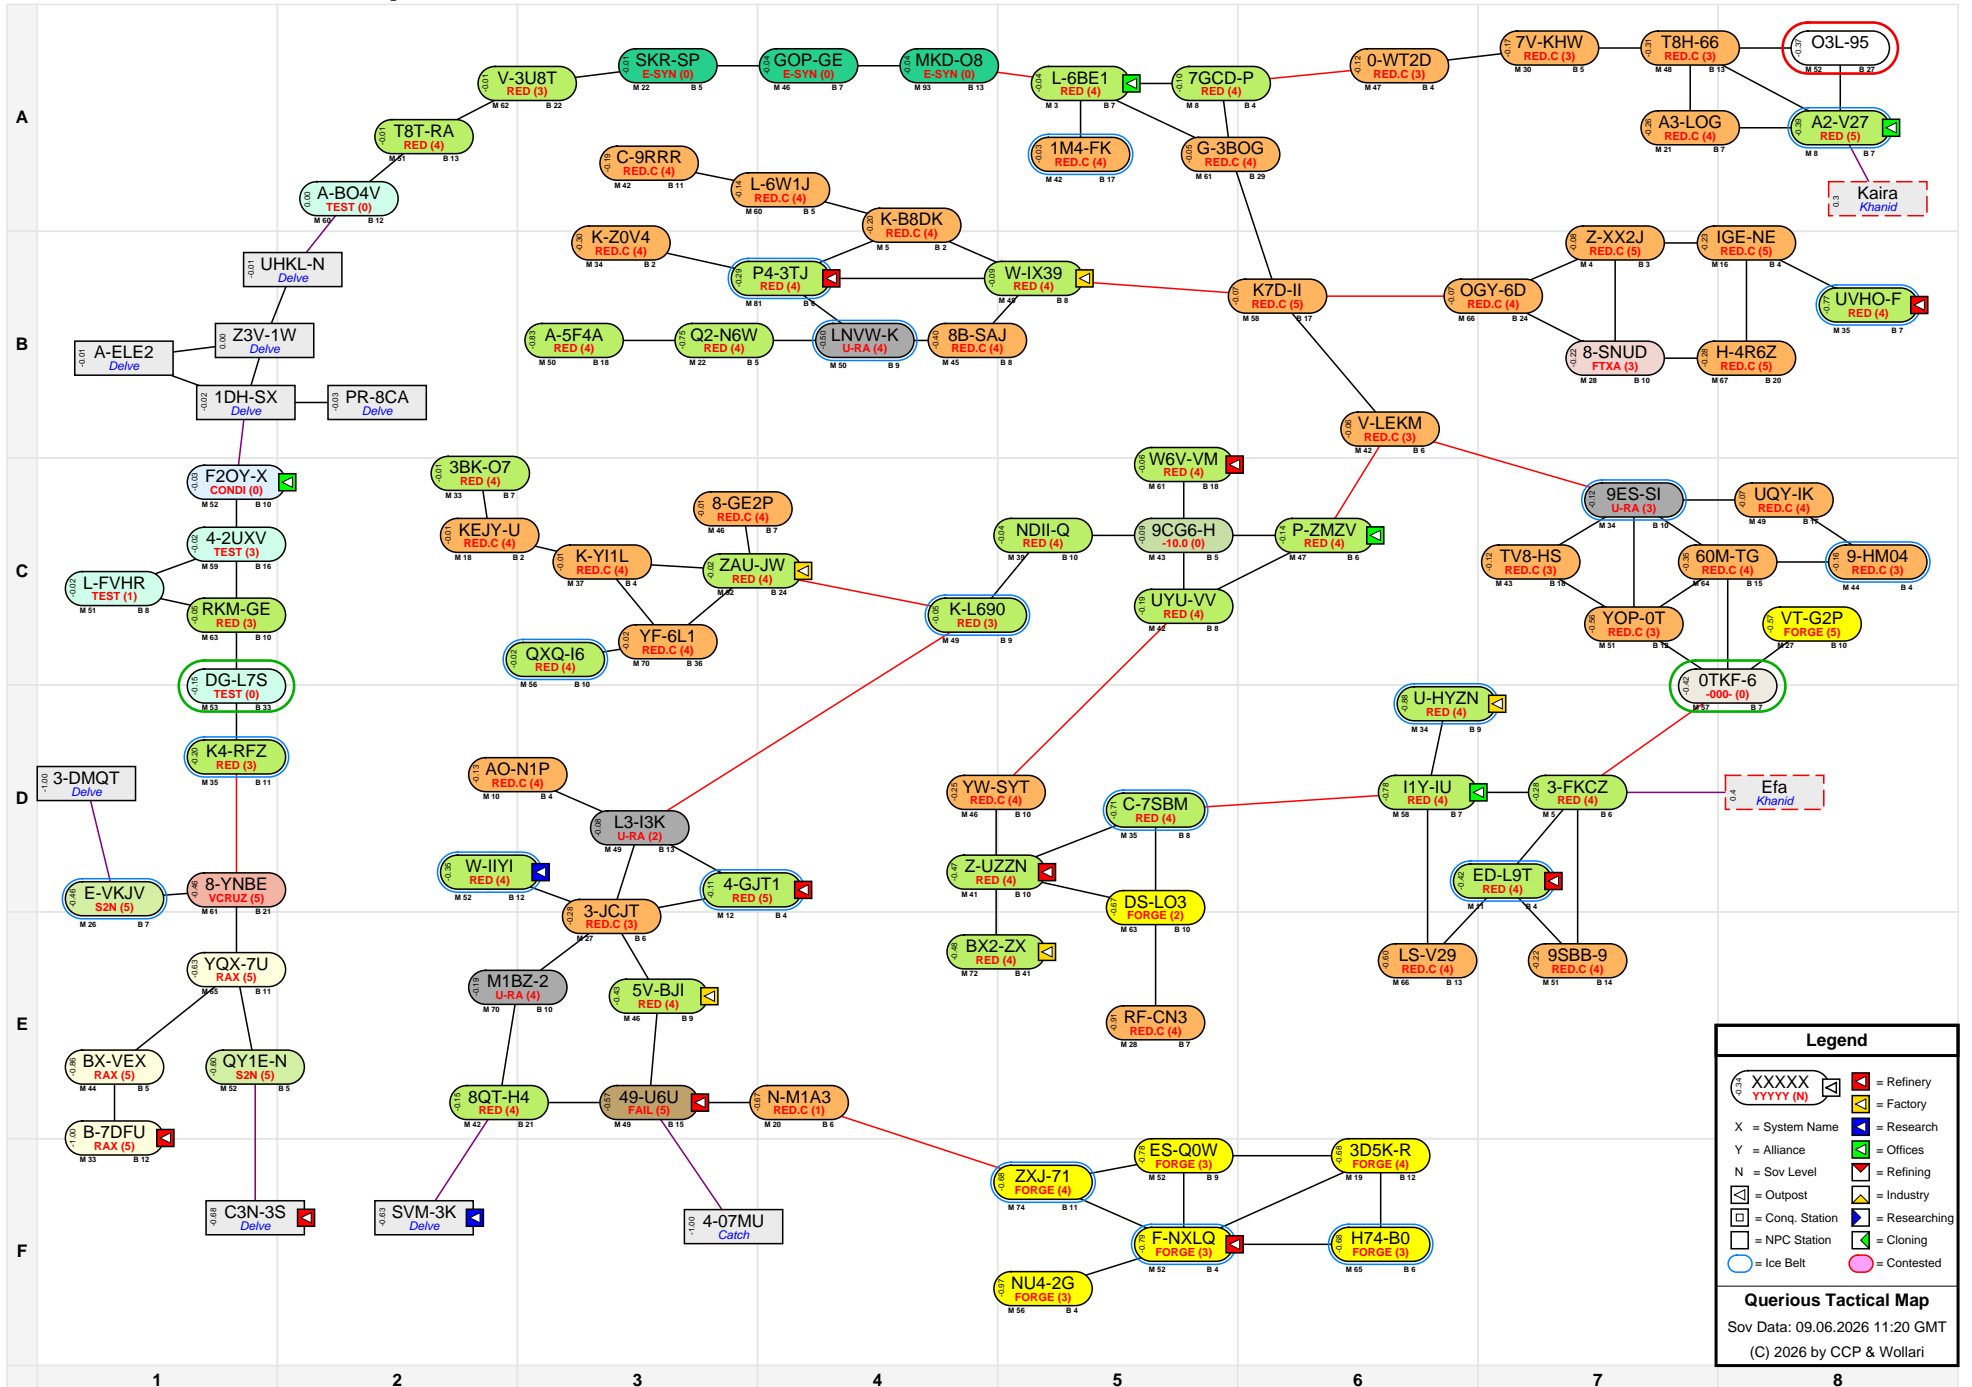

Querious Tactical Map

Legend

- XXXXX (M) YYYYY (N) [Icon] = Refinery
- [Icon] = Factory
- X = System Name
- Y = Alliance
- N = Sov Level
- [Icon] = Outpost
- [Icon] = Industry
- [Icon] = Conq. Station
- [Icon] = Researching
- [Icon] = NPC Station
- [Icon] = Cloning
- [Icon] = Contested
- [Icon] = Ice Belt

Querious Tactical Map
 Sov Data: 09.06.2026 11:20 GMT
 (C) 2026 by CCP & Wollari