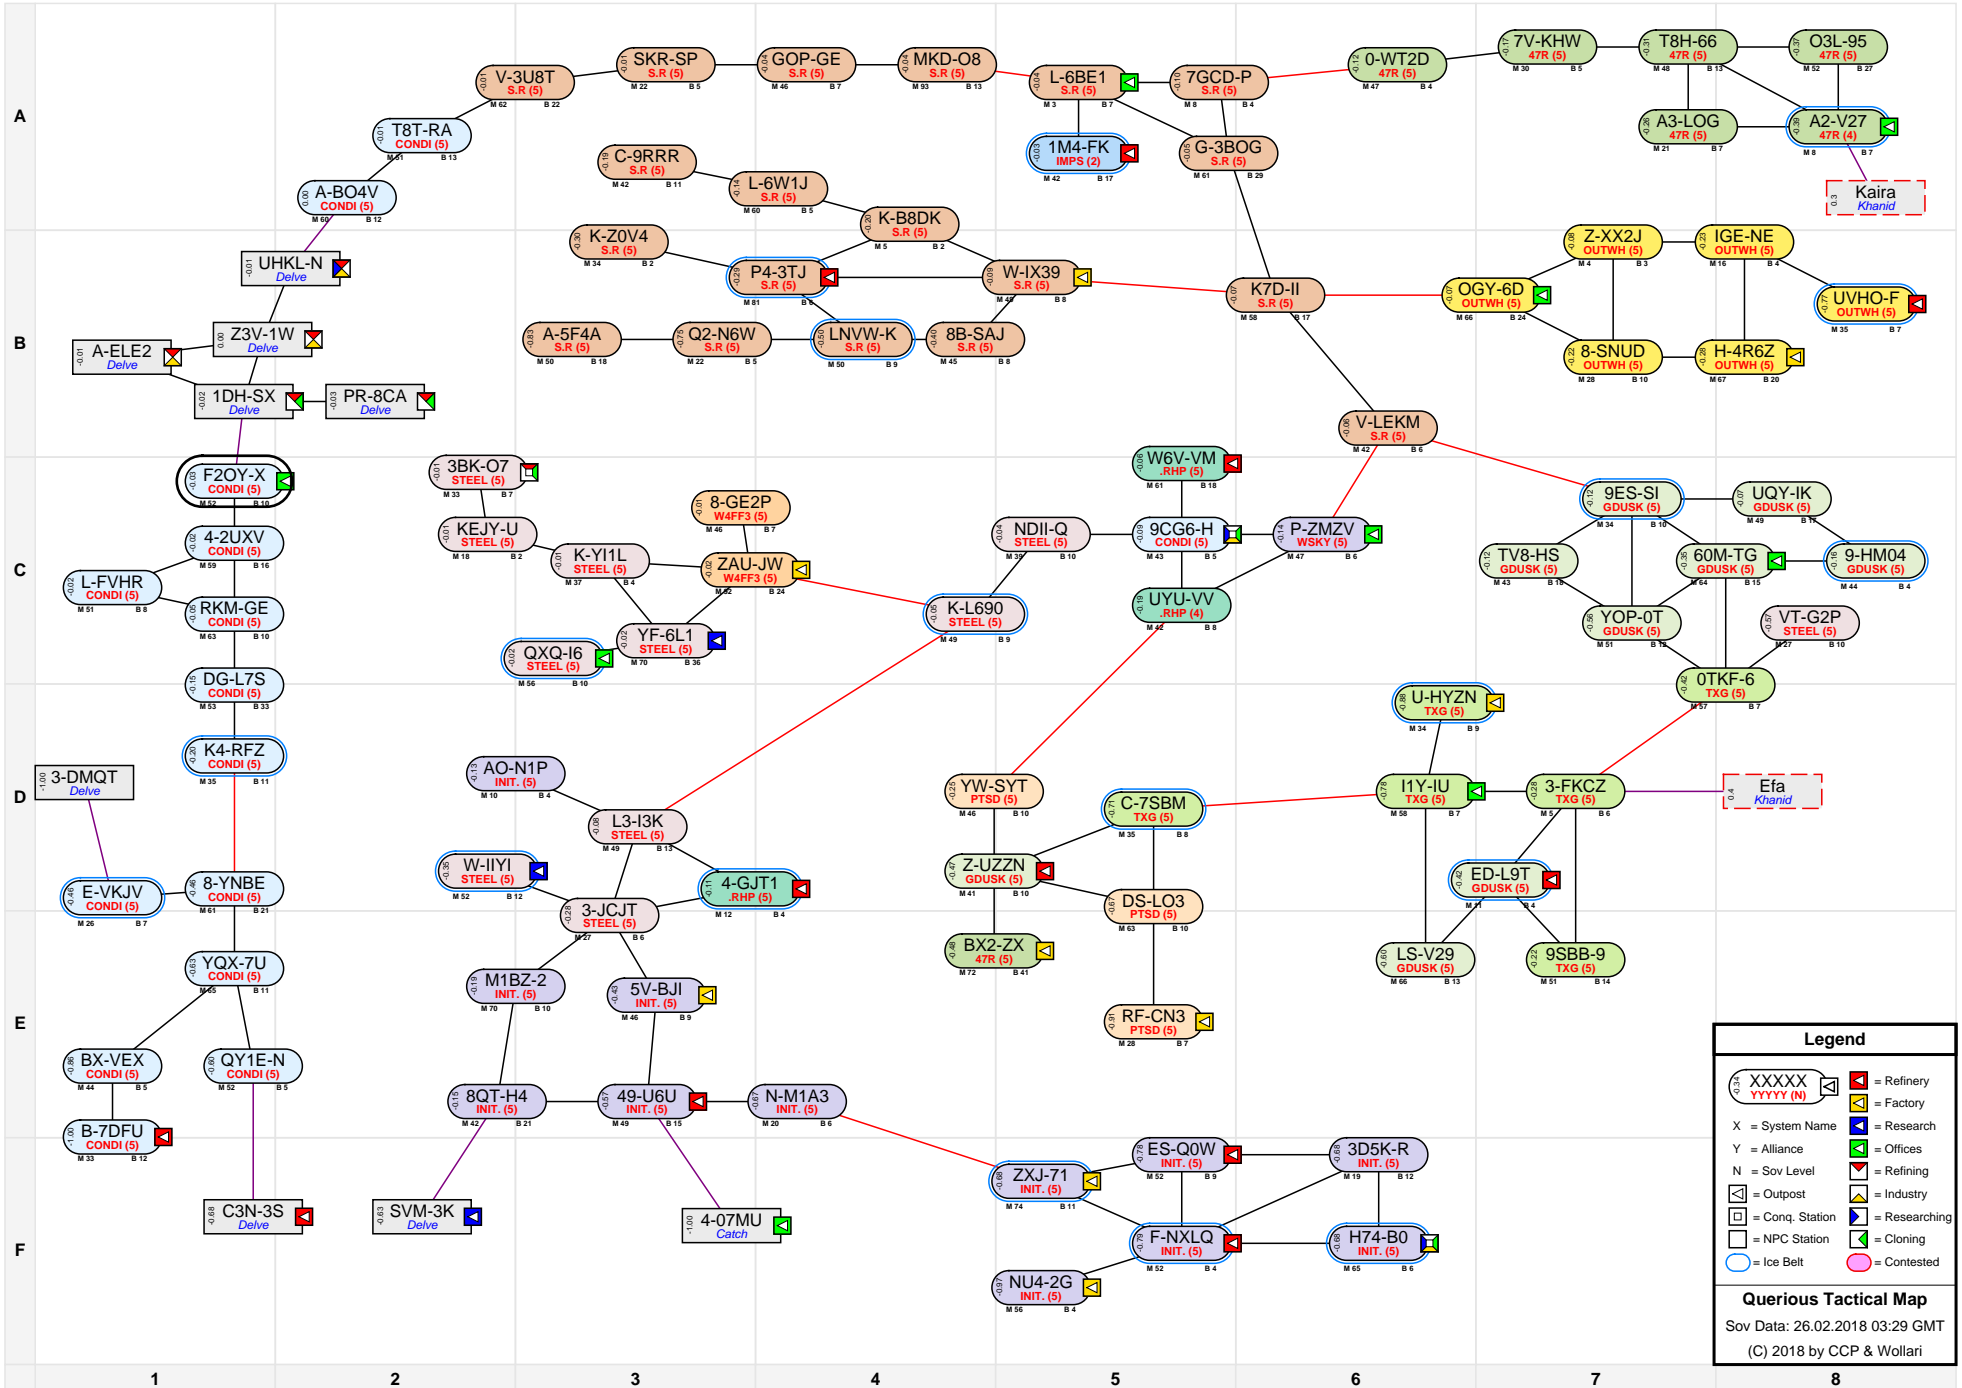

# Querious Tactical Map

**Legend**

- XXXXX  
YYYYY (N) = Refinery
- = Factory
- = System Name
- = Sov Level
- = Outpost
- = Conq. Station
- = NPC Station
- = Ice Belt
- = Contested
- = Refining
- = Researching
- = Cloning

**Querious Tactical Map**  
Sov Data: 26.02.2018 03:29 GMT  
(C) 2018 by CCP & Wollari