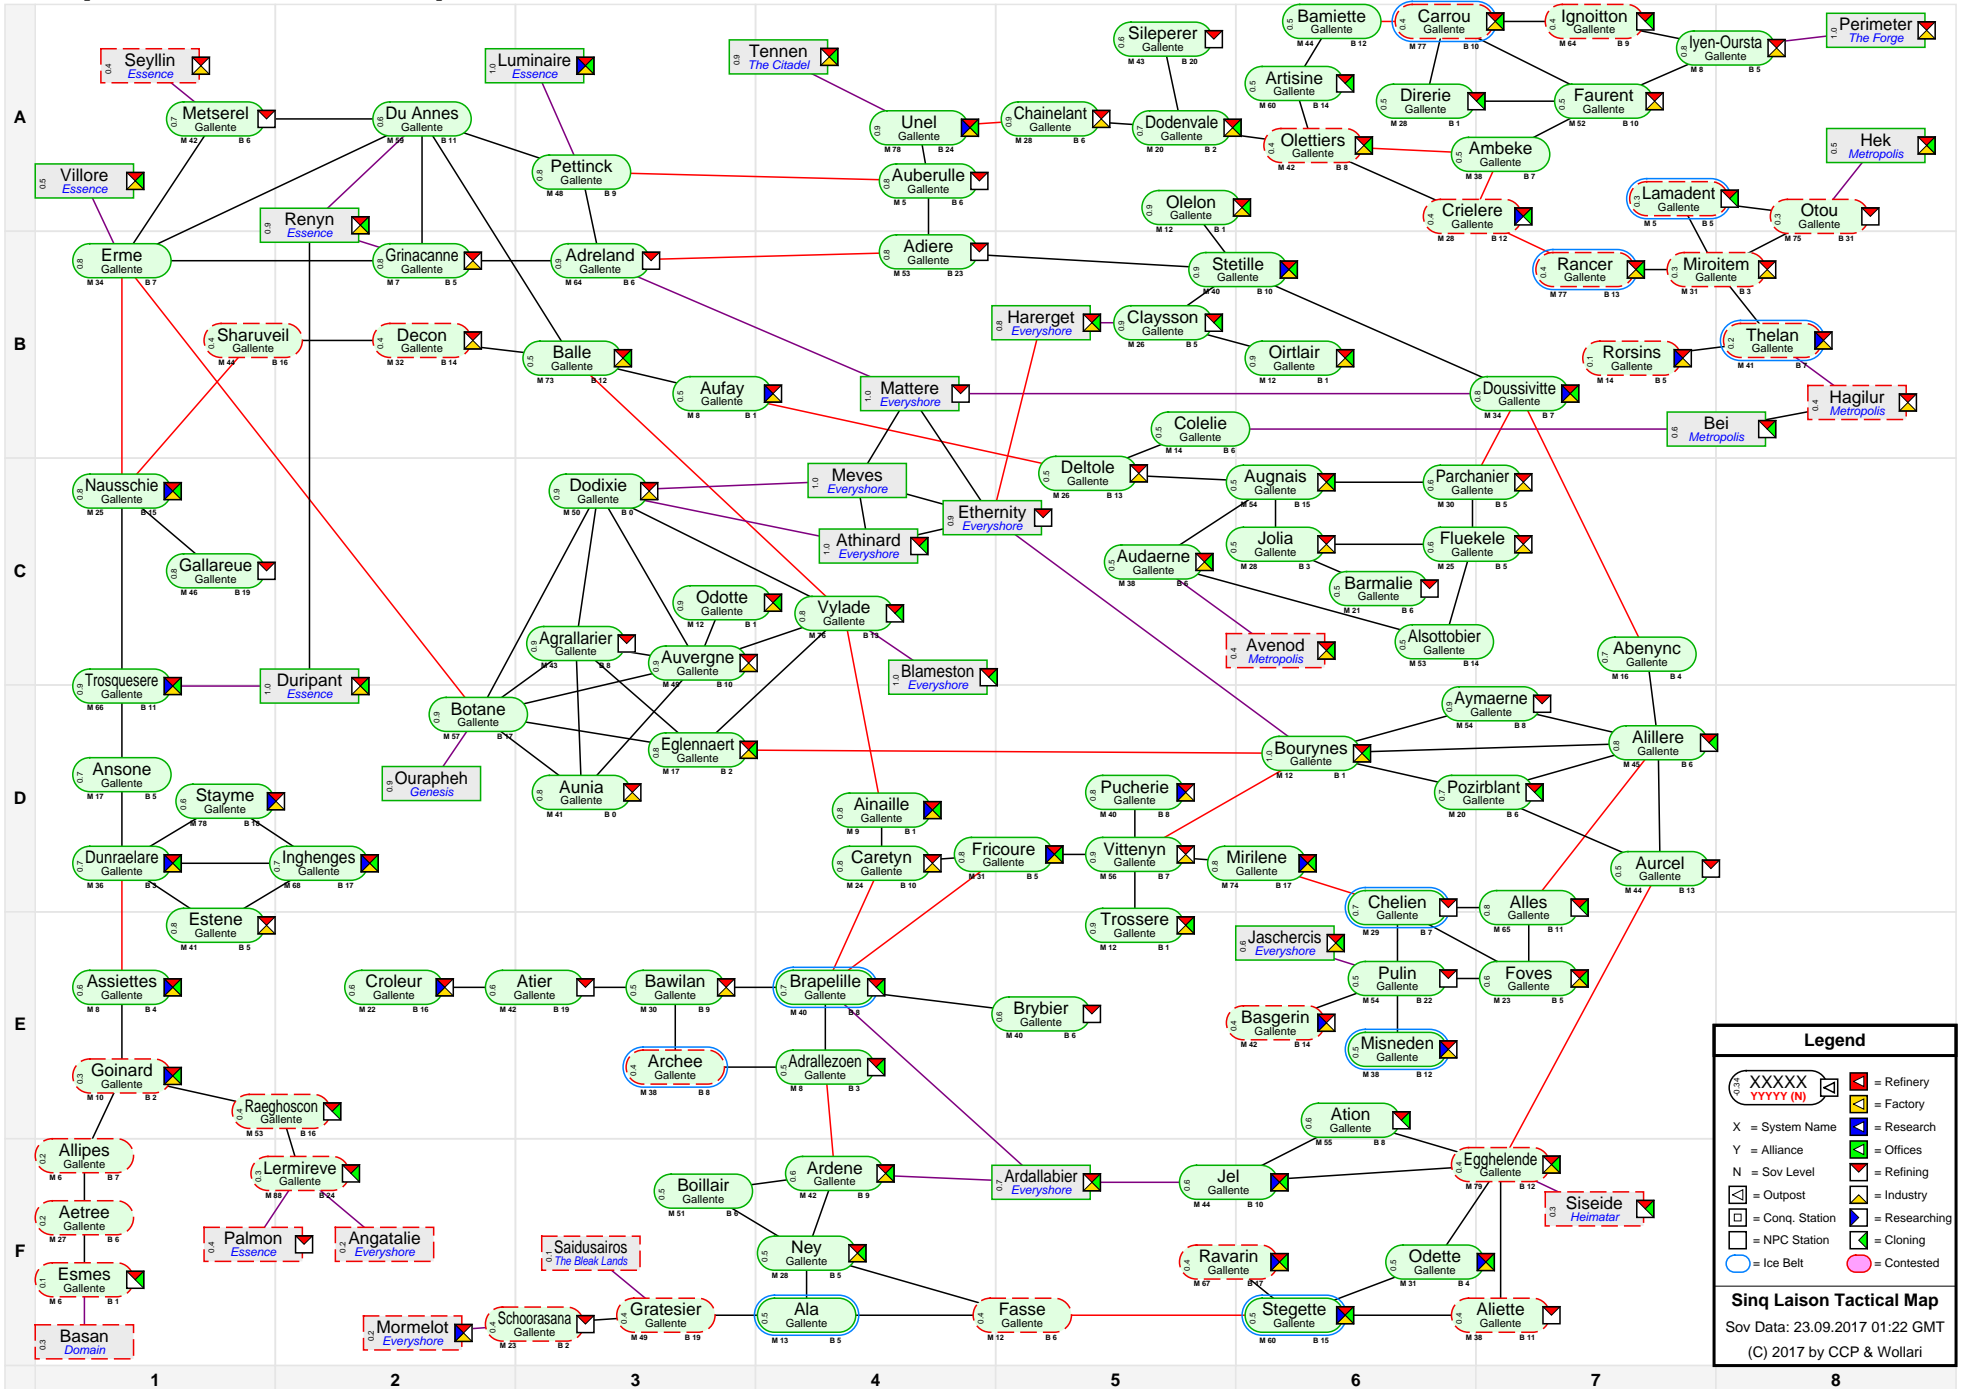

Sinq Laison Tactical Map

Legend

- XXXXXX YYYYY (N) = Refinery
- XXXXXX YYYYY (N) = Factory
- X = Alliance
- Y = Alliance
- N = Sov Level
- [Icon] = Research
- [Icon] = Offices
- [Icon] = Refining
- [Icon] = Industry
- [Icon] = Outpost
- [Icon] = Conq. Station
- [Icon] = Researching
- [Icon] = NPC Station
- [Icon] = Cloning
- [Icon] = Ice Belt
- [Icon] = Contested

Sinq Laison Tactical Map
 Sov Data: 23.09.2017 01:22 GMT
 (C) 2017 by CCP & Wollari