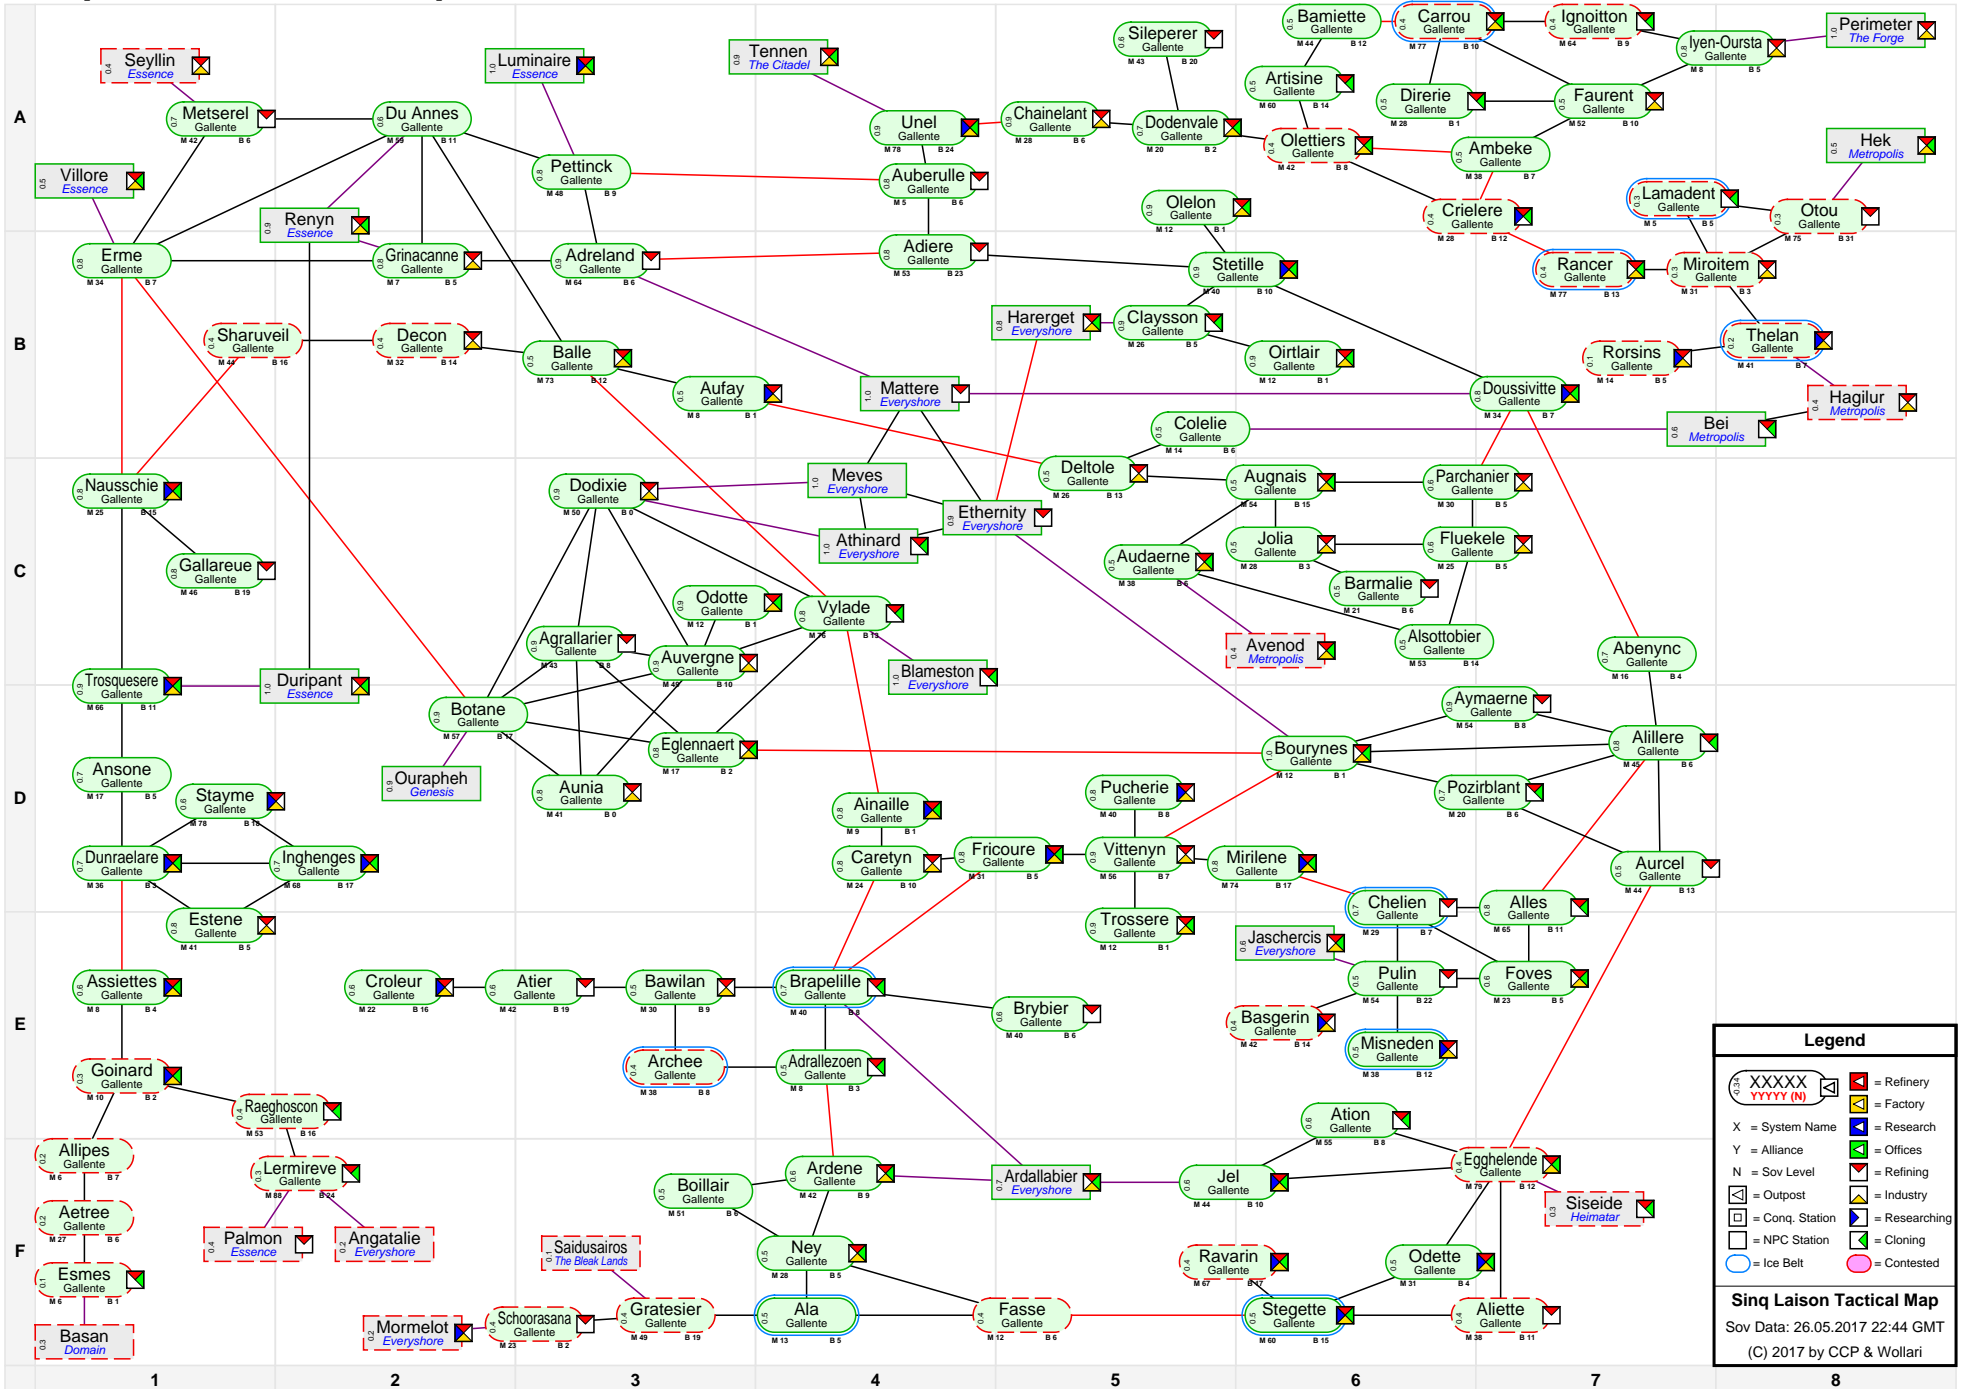

# Sinq Laison Tactical Map

**Legend**

XXXXXX YYYYY (N) = Settlement icon

Red square = Refinery

Yellow square = Factory

X = System Name

Y = Alliance

N = Sov Level

Blue square = Research

Green square = Offices

White square = Refining

Blue square = Industry

White square = Outpost

White square = Conq. Station

White square = Researching

White square = NPC Station

White square = Cloning

Blue circle = Ice Belt

Pink circle = Contested

**Sinq Laison Tactical Map**  
 Sov Data: 26.05.2017 22:44 GMT  
 (C) 2017 by CCP & Wollari