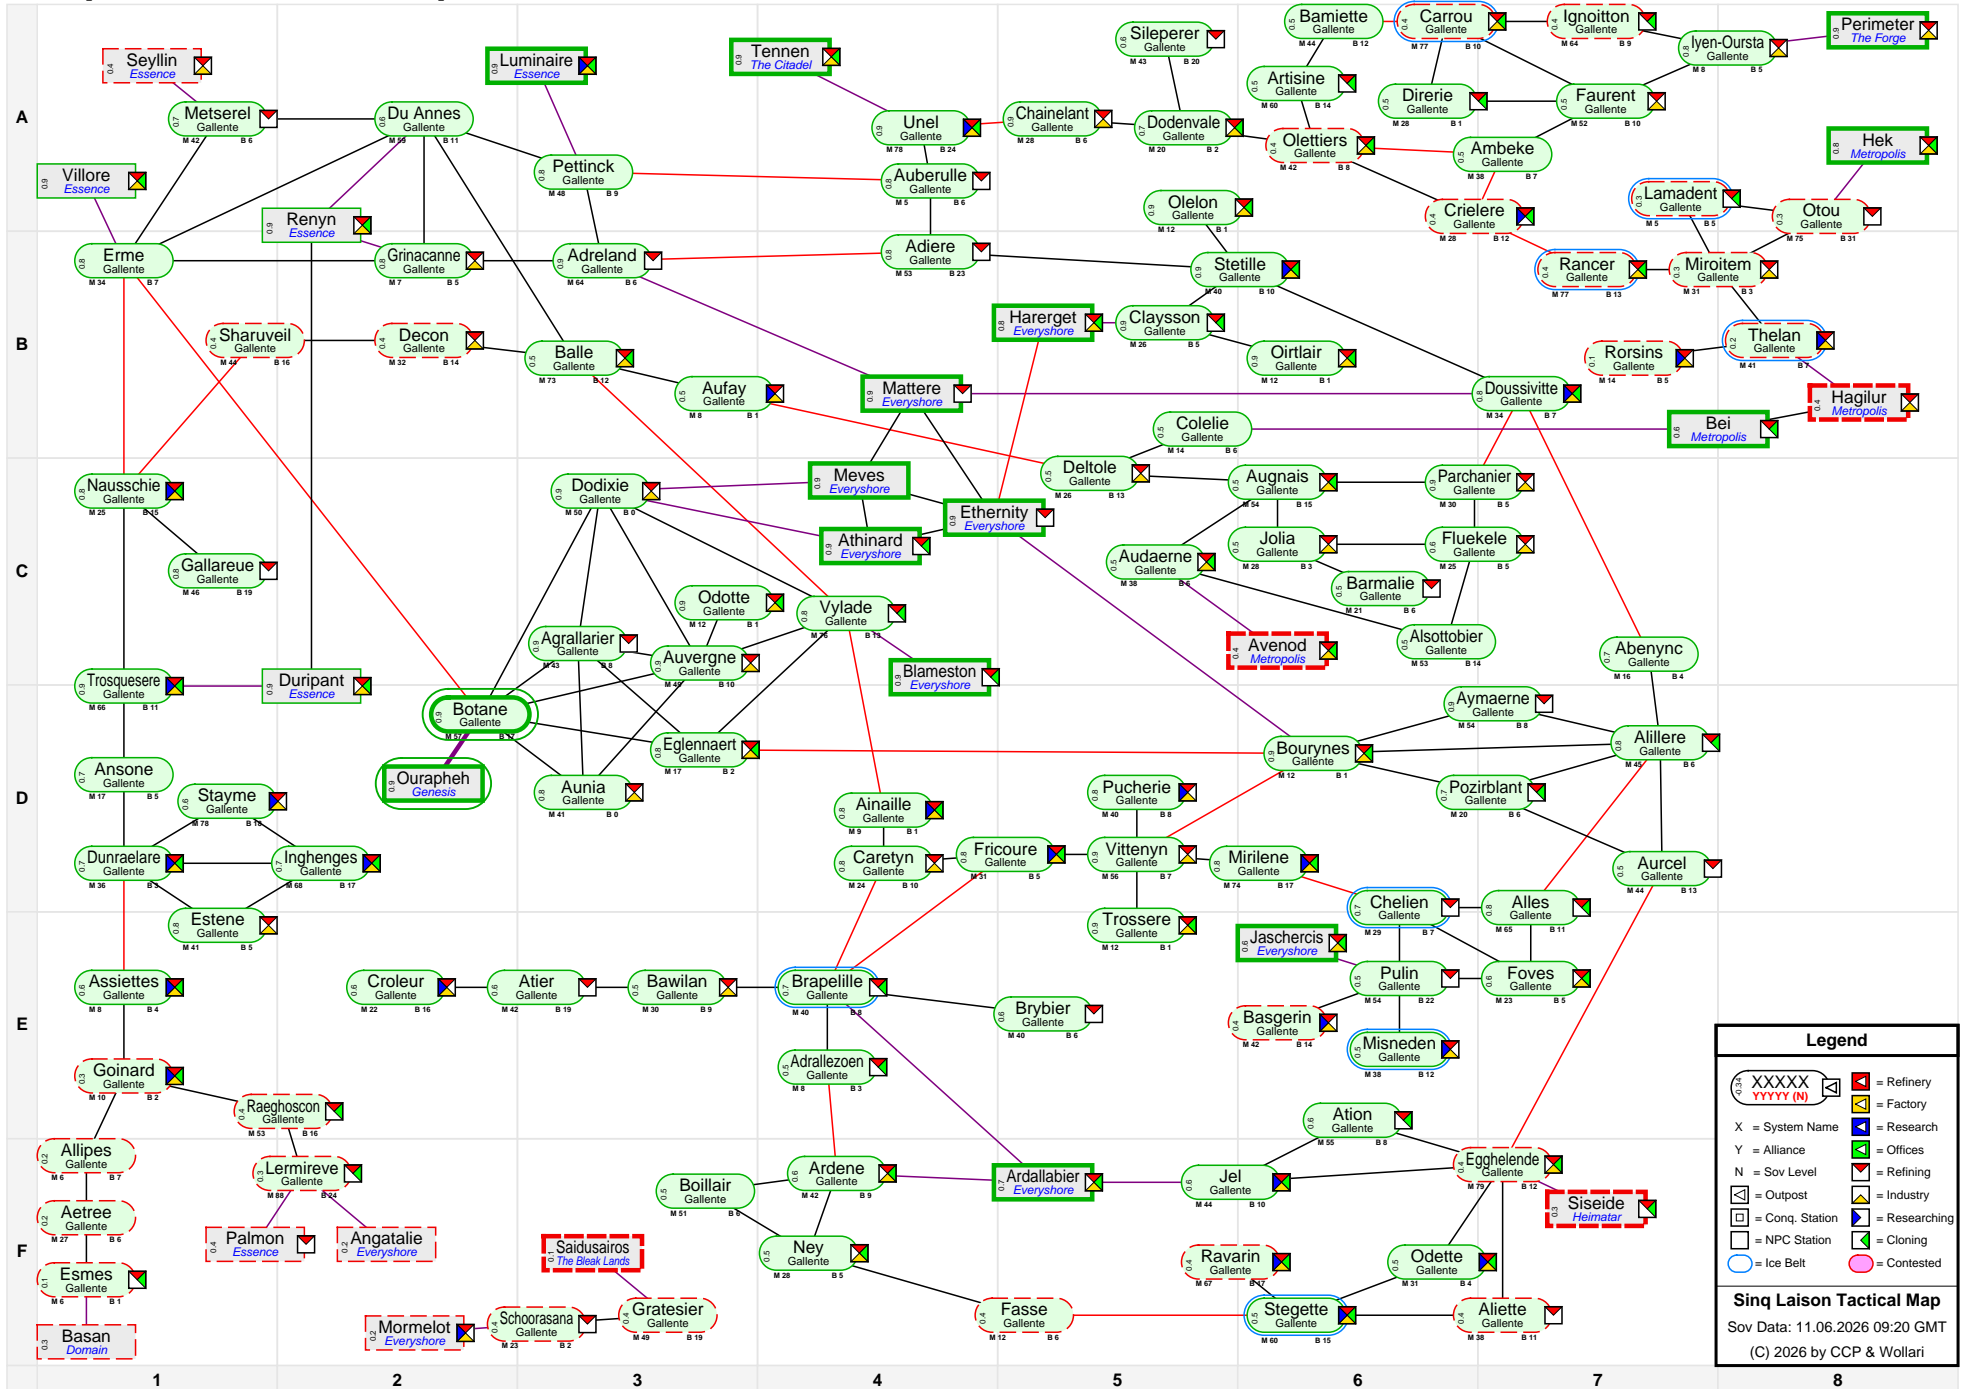

# Sinq Laison Tactical Map

**Legend**

- XXXXXX YYYYY (N) = Refinery
- X = System Name
- Y = Alliance
- N = Sov Level
- = Outpost
- = Conq. Station
- = NPC Station
- = Ice Belt
- = Contested
- = Factory
- = Research
- = Offices
- = Refining
- = Industry
- = Researching
- = Cloning
- = Heimatar

**Sinq Laison Tactical Map**  
 Sov Data: 11.06.2026 09:20 GMT  
 (C) 2026 by CCP & Wollari