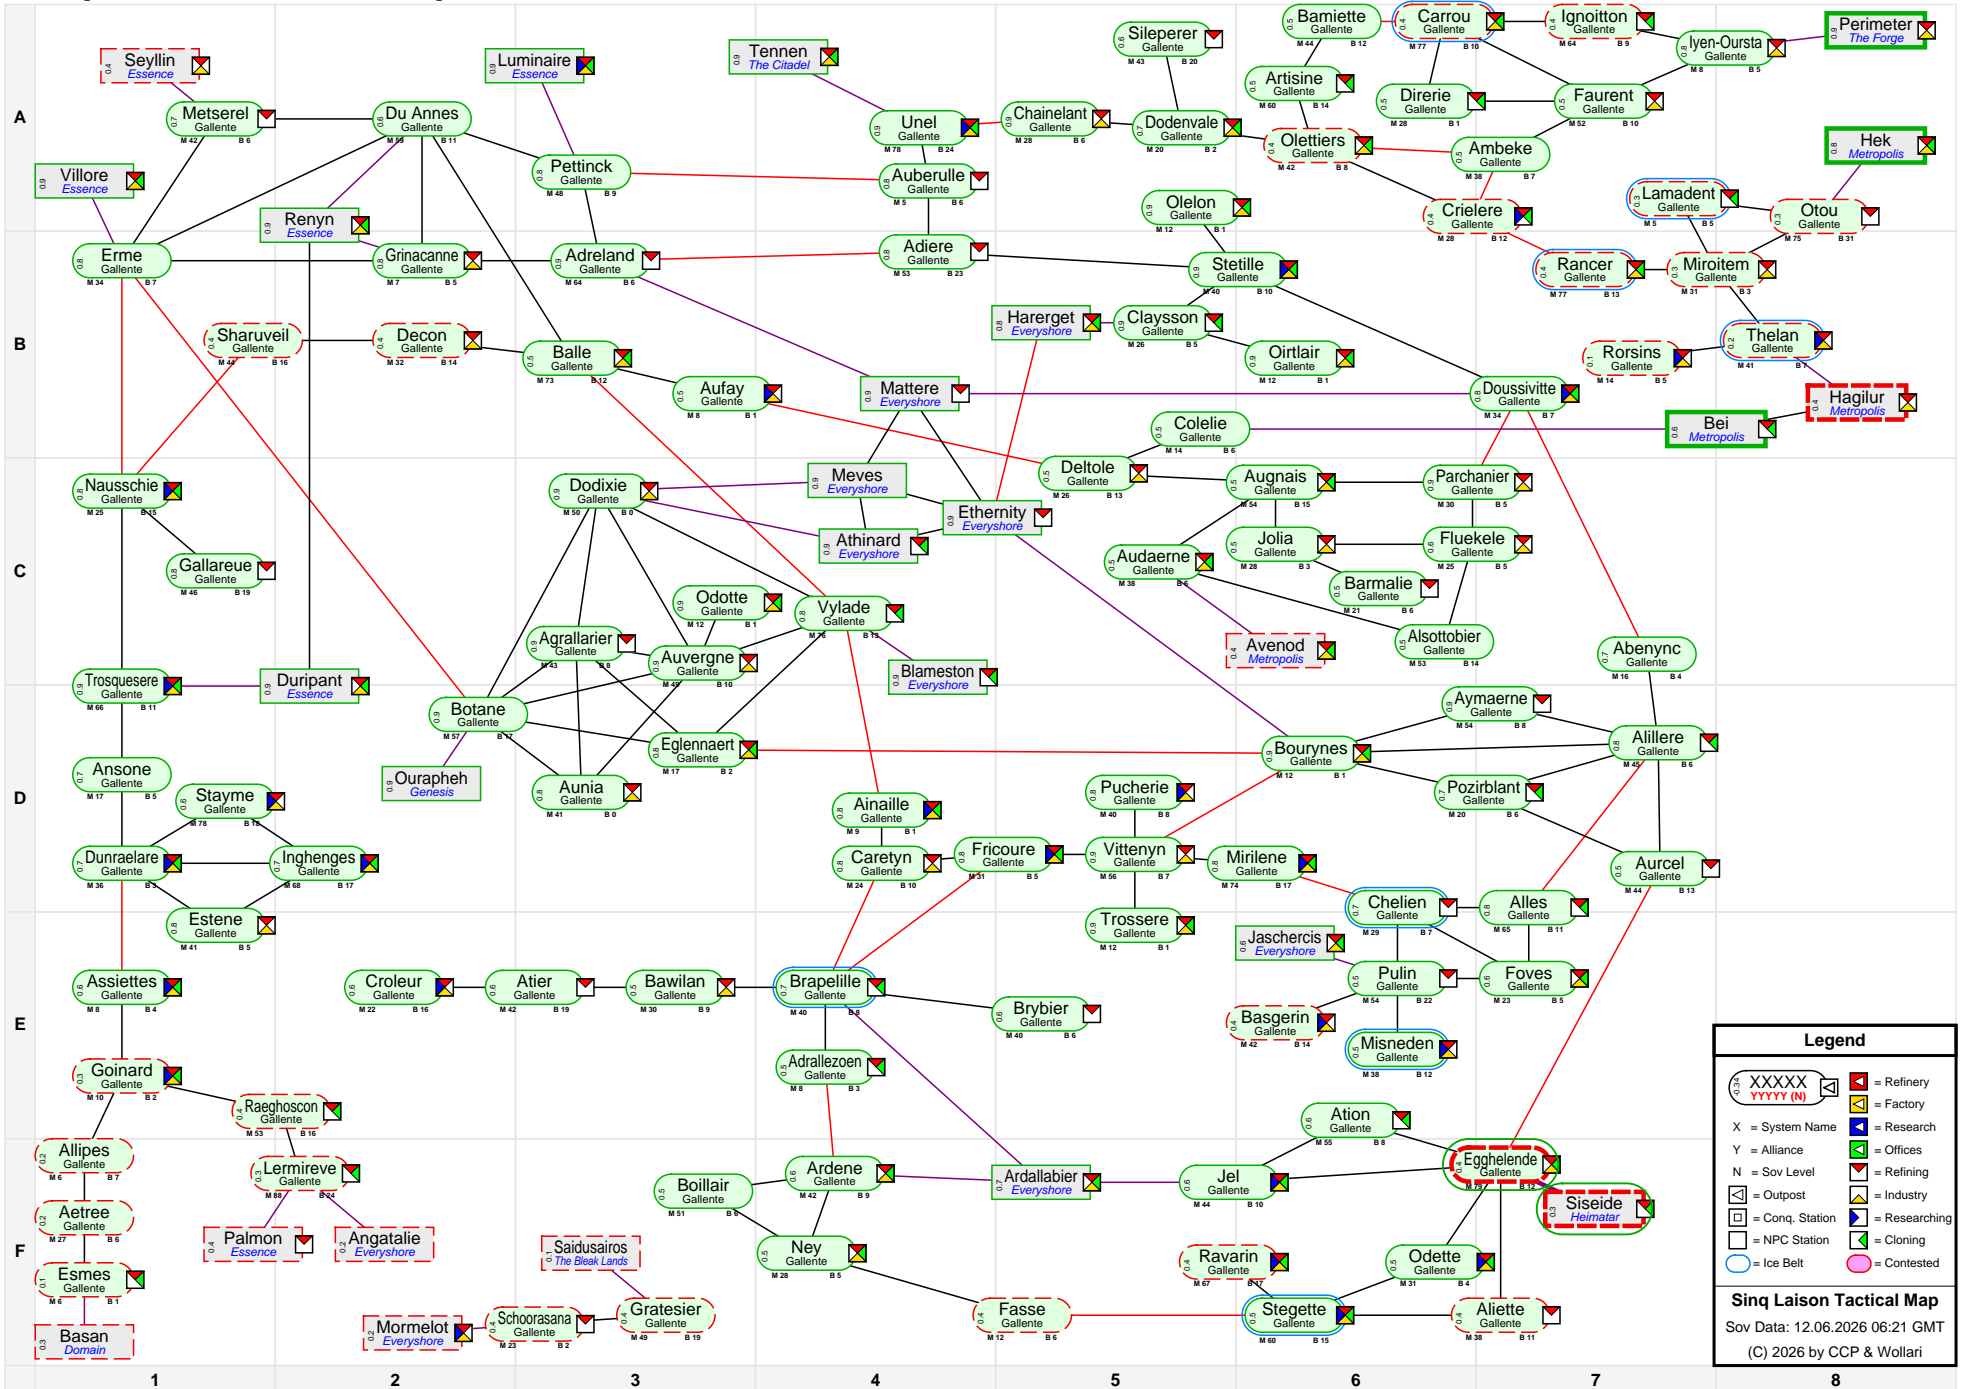

Sinq Laison Tactical Map

Legend

- XXXXX
YYYY (N) = Refinery
- X = System Name
- Y = Alliance
- N = Sov Level
- [Icon] = Outpost
- [Icon] = Conq. Station
- [Icon] = Researching
- [Icon] = NPC Station
- [Icon] = Cloning
- [Icon] = Contested
- [Icon] = Ice Belt

Sinq Laison Tactical Map
 Sov Data: 12.06.2026 06:21 GMT
 (C) 2026 by CCP & Wollari