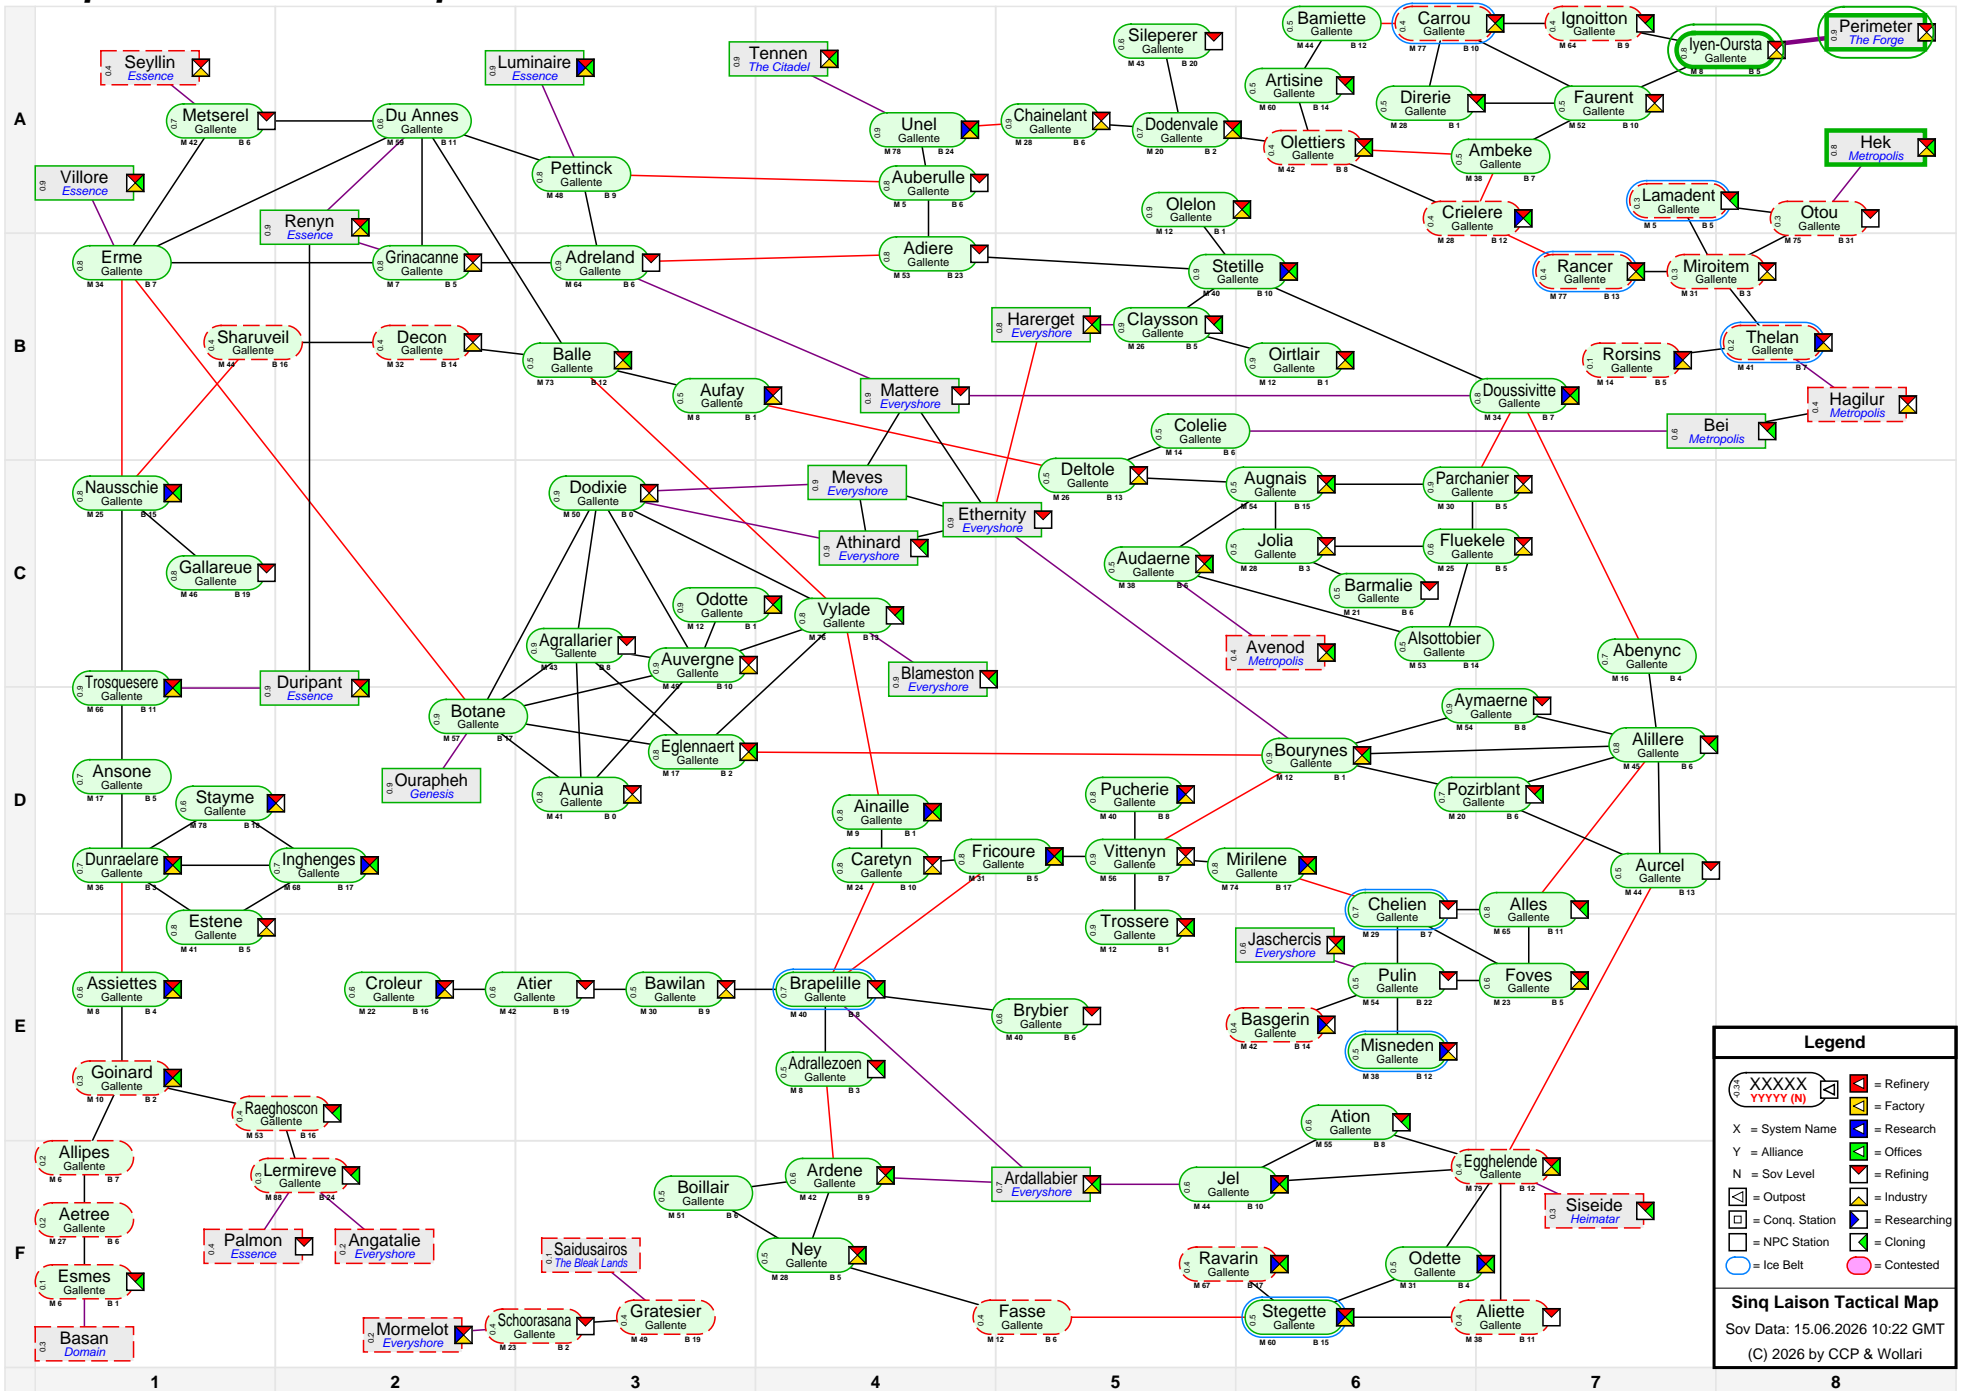

Sinq Laison Tactical Map

Legend

- XXXXXX (with icons) = Refinery
- XXXXXX (with icon) = Factory
- X = System Name
- Y = Alliance
- N = Sov Level
- [X] = Outpost
- [X] = Conq. Station
- [X] = Researching
- [X] = NPC Station
- [X] = Cloning
- [X] = Contested

Sinq Laison Tactical Map
 Sov Data: 15.06.2026 10:22 GMT
 (C) 2026 by CCP & Wollari