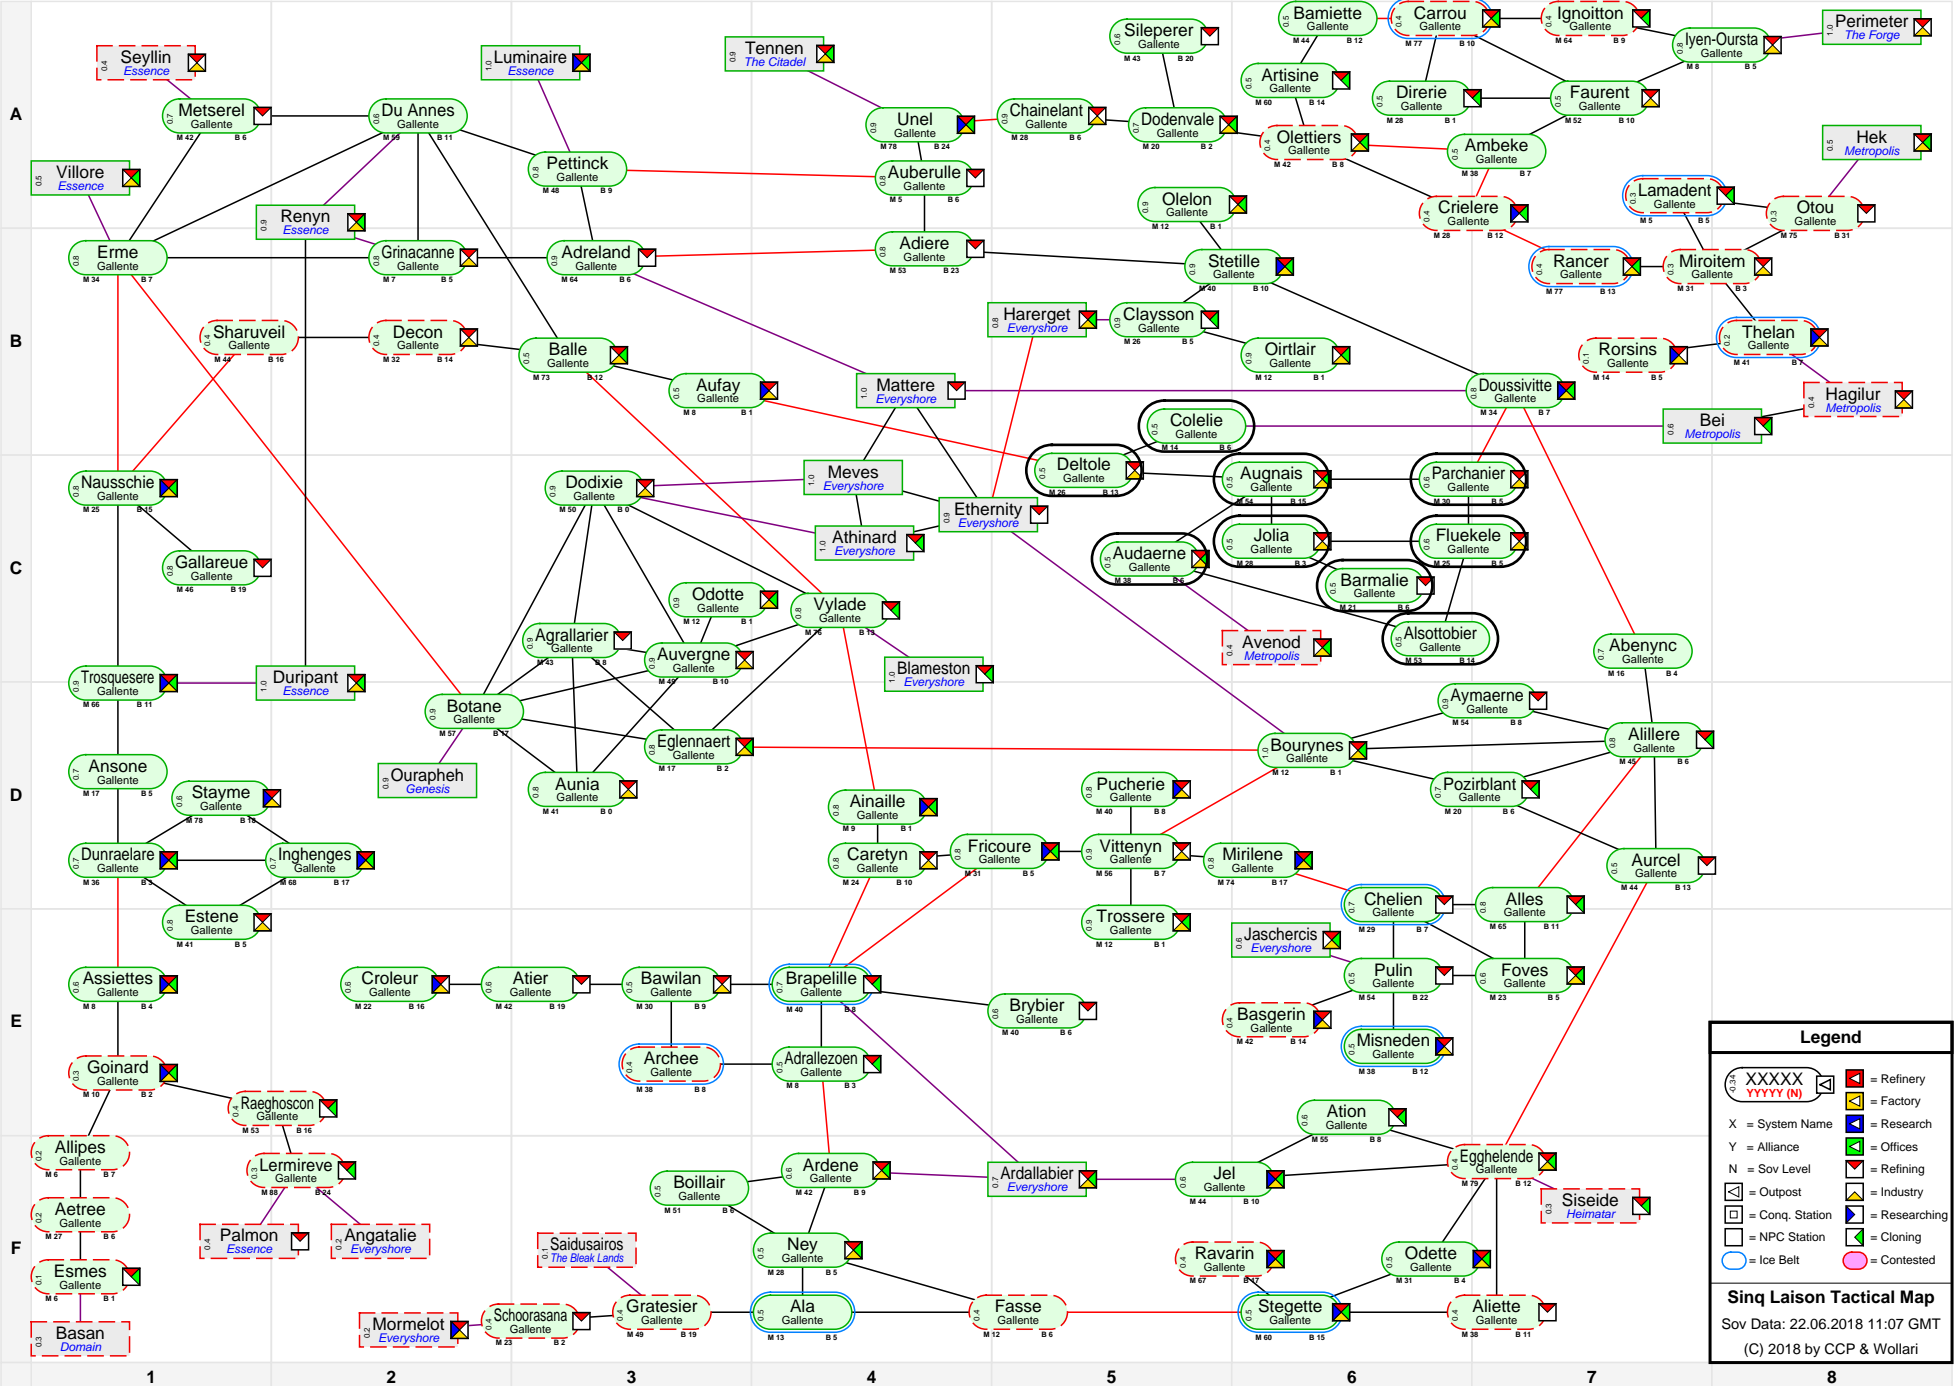

# Sinq Laison Tactical Map

**Legend**

- XXXXXX YYYYY (N) = Refinery
- X = System Name
- Y = Alliance
- N = Sov Level
- [Icon] = Outpost
- [Icon] = Conq. Station
- [Icon] = NPC Station
- [Icon] = Factory
- [Icon] = Research
- [Icon] = Offices
- [Icon] = Refining
- [Icon] = Industry
- [Icon] = Cloning
- [Icon] = Ice Belt
- [Icon] = Contested

**Sinq Laison Tactical Map**  
 Sov Data: 22.06.2018 11:07 GMT  
 (C) 2018 by CCP & Wollari