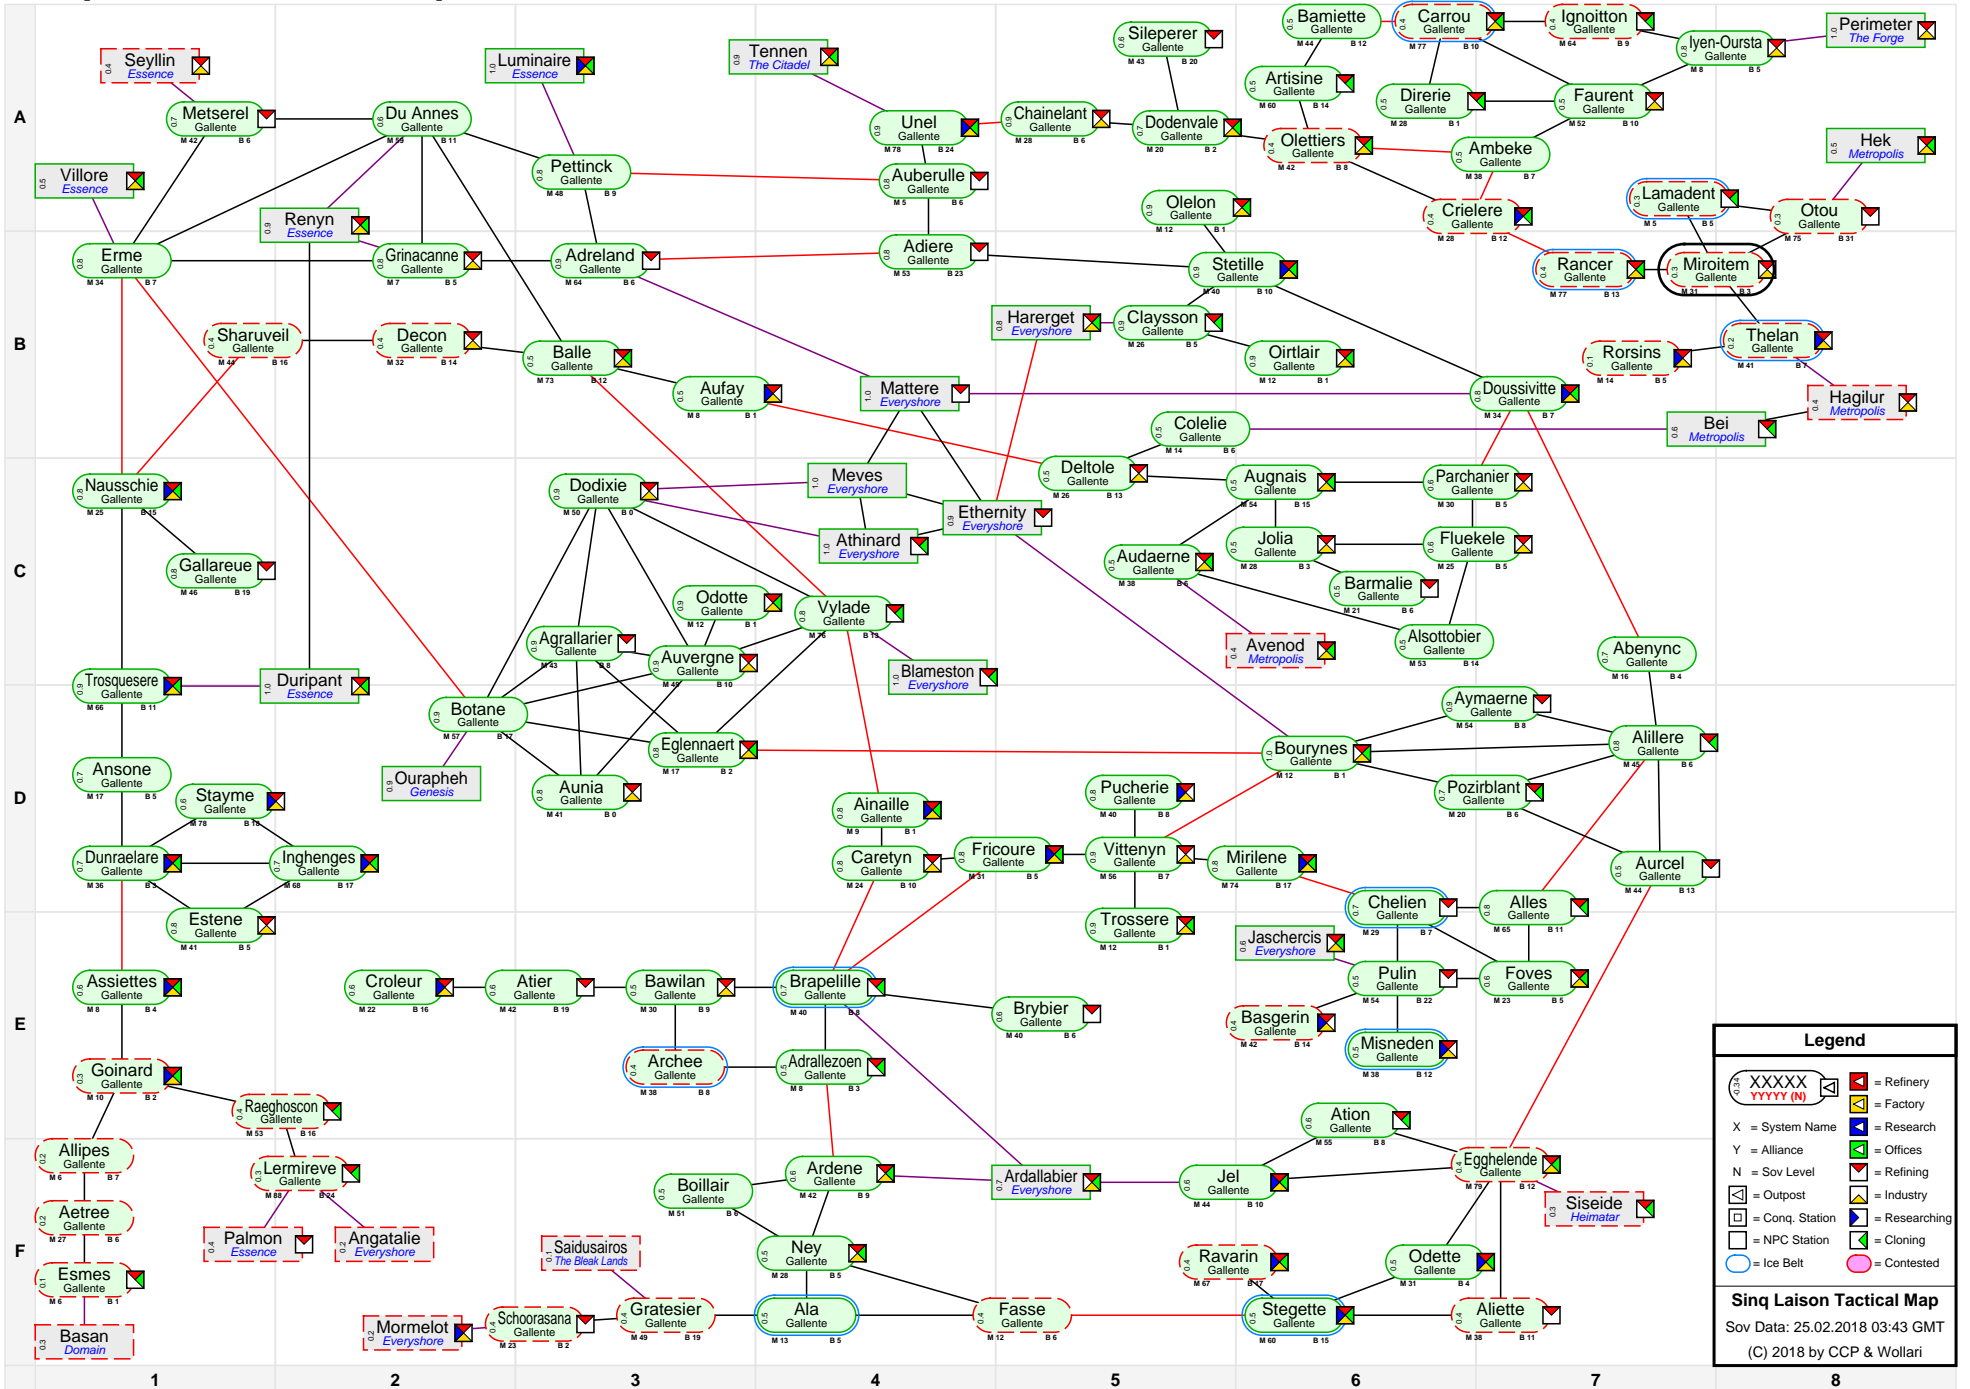

Sinq Laison Tactical Map

Legend

- XXXXXX [Icon] = Refinery
- YYYYY (N) [Icon] = Factory
- X = System Name
- Y = Alliance
- N = Sov Level
- [Icon] = Research
- [Icon] = Offices
- [Icon] = Refining
- [Icon] = Industry
- [Icon] = Outpost
- [Icon] = Conq. Station
- [Icon] = Researching
- [Icon] = NPC Station
- [Icon] = Cloning
- [Icon] = Ice Belt
- [Icon] = Contested

Sinq Laison Tactical Map
 Sov Data: 25.02.2018 03:43 GMT
 (C) 2018 by CCP & Wollari