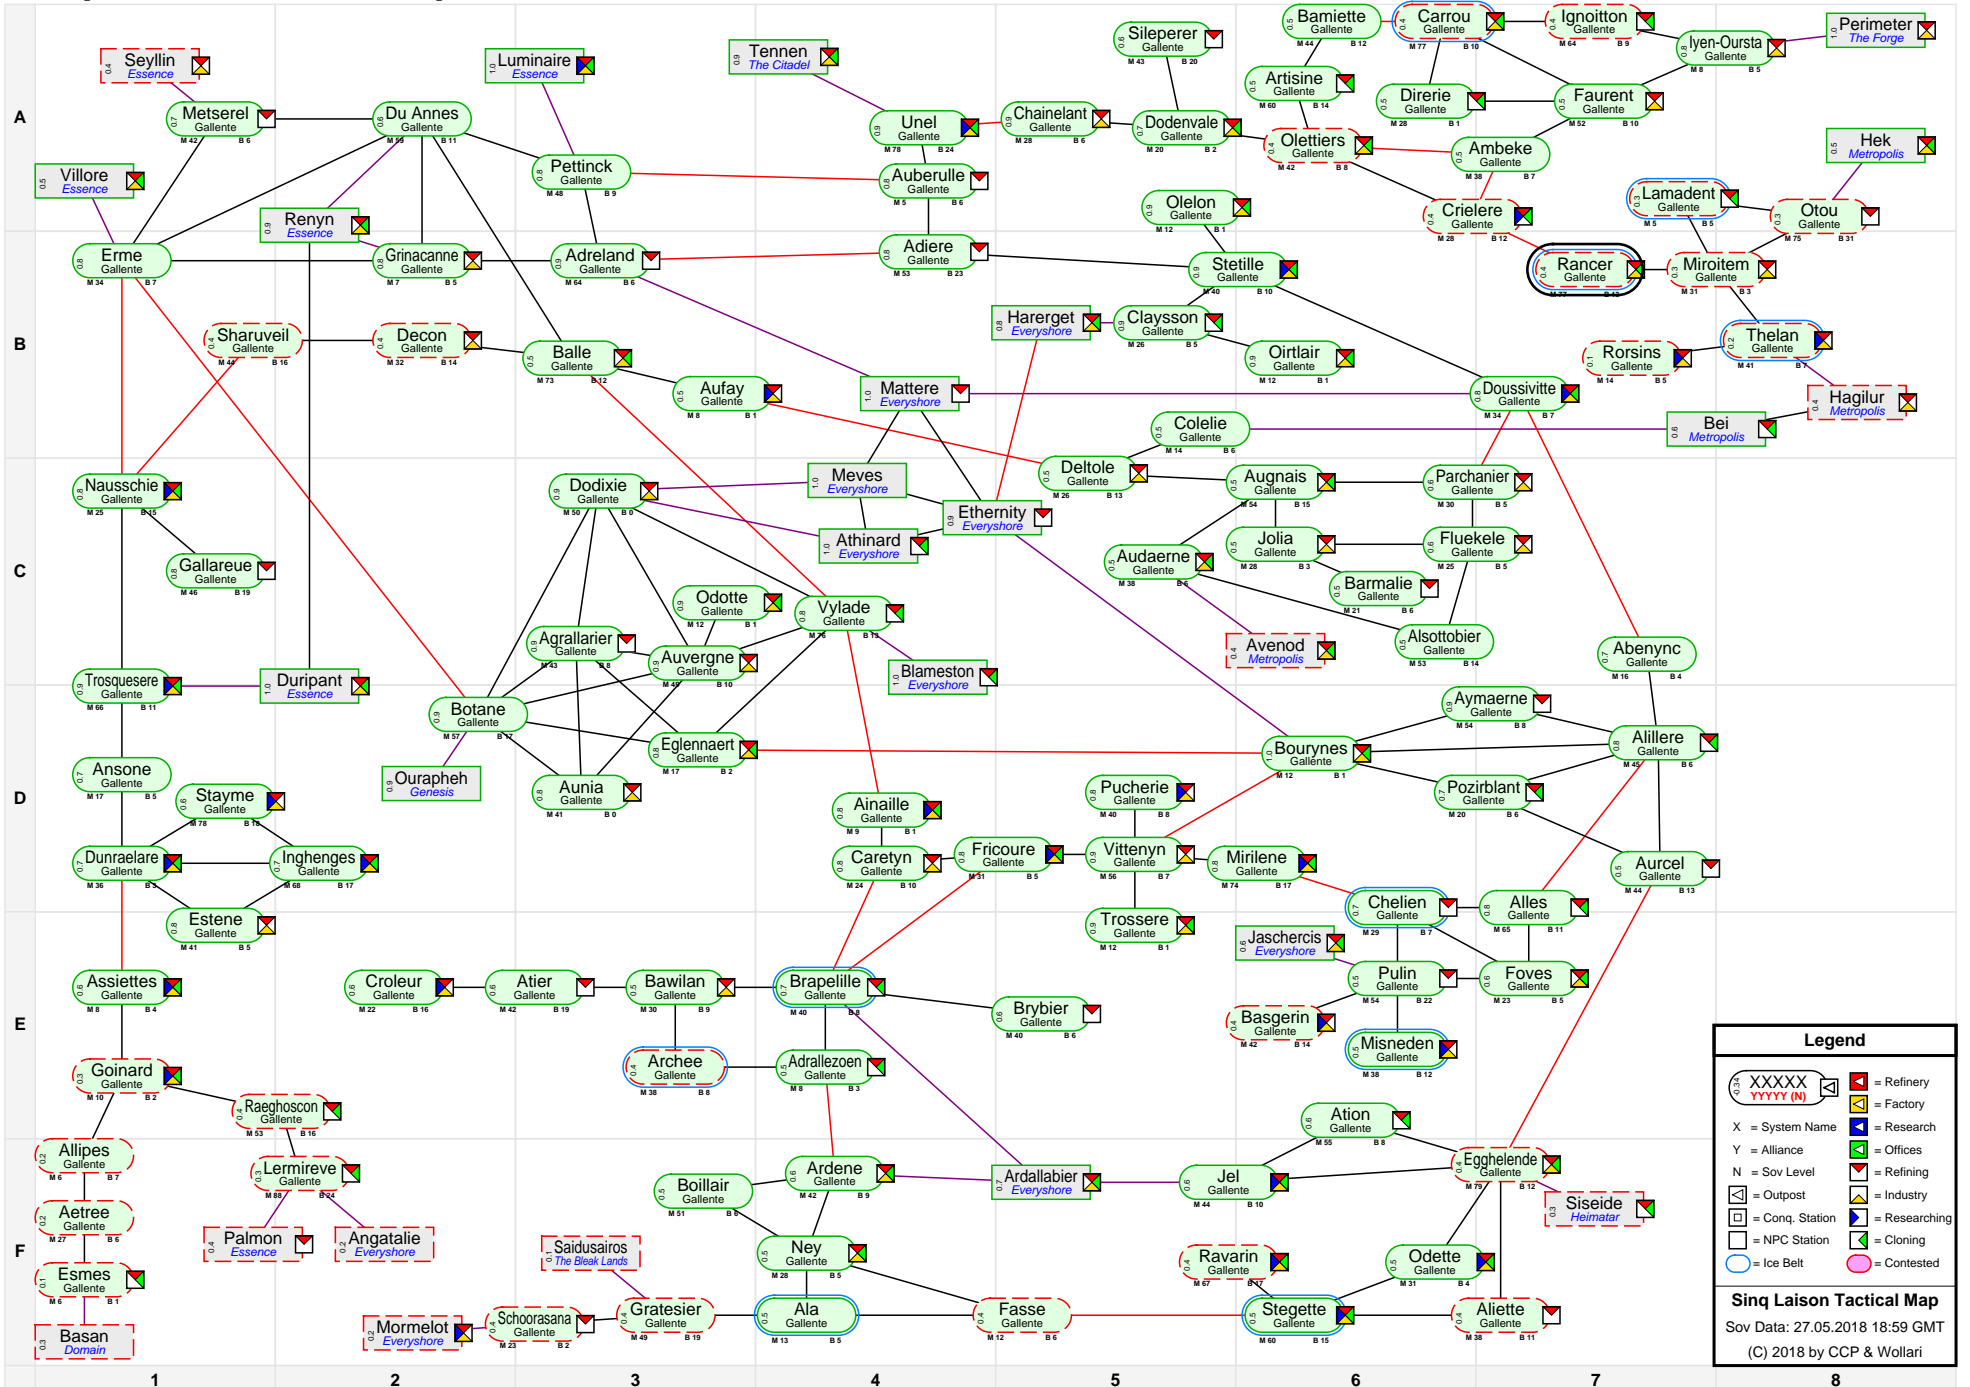

Sinq Laison Tactical Map

Legend

- XXXXXX (M N) = Refinery
- XXXXXX (M N) = Factory
- X = System Name
- Y = Alliance
- N = Sov Level
- [Symbol] = Research
- [Symbol] = Offices
- [Symbol] = Refining
- [Symbol] = Outpost
- [Symbol] = Industry
- [Symbol] = Conq. Station
- [Symbol] = Researching
- [Symbol] = NPC Station
- [Symbol] = Cloning
- [Symbol] = Ice Belt
- [Symbol] = Contested

Sinq Laison Tactical Map
 Sov Data: 27.05.2018 18:59 GMT
 (C) 2018 by CCP & Wollari