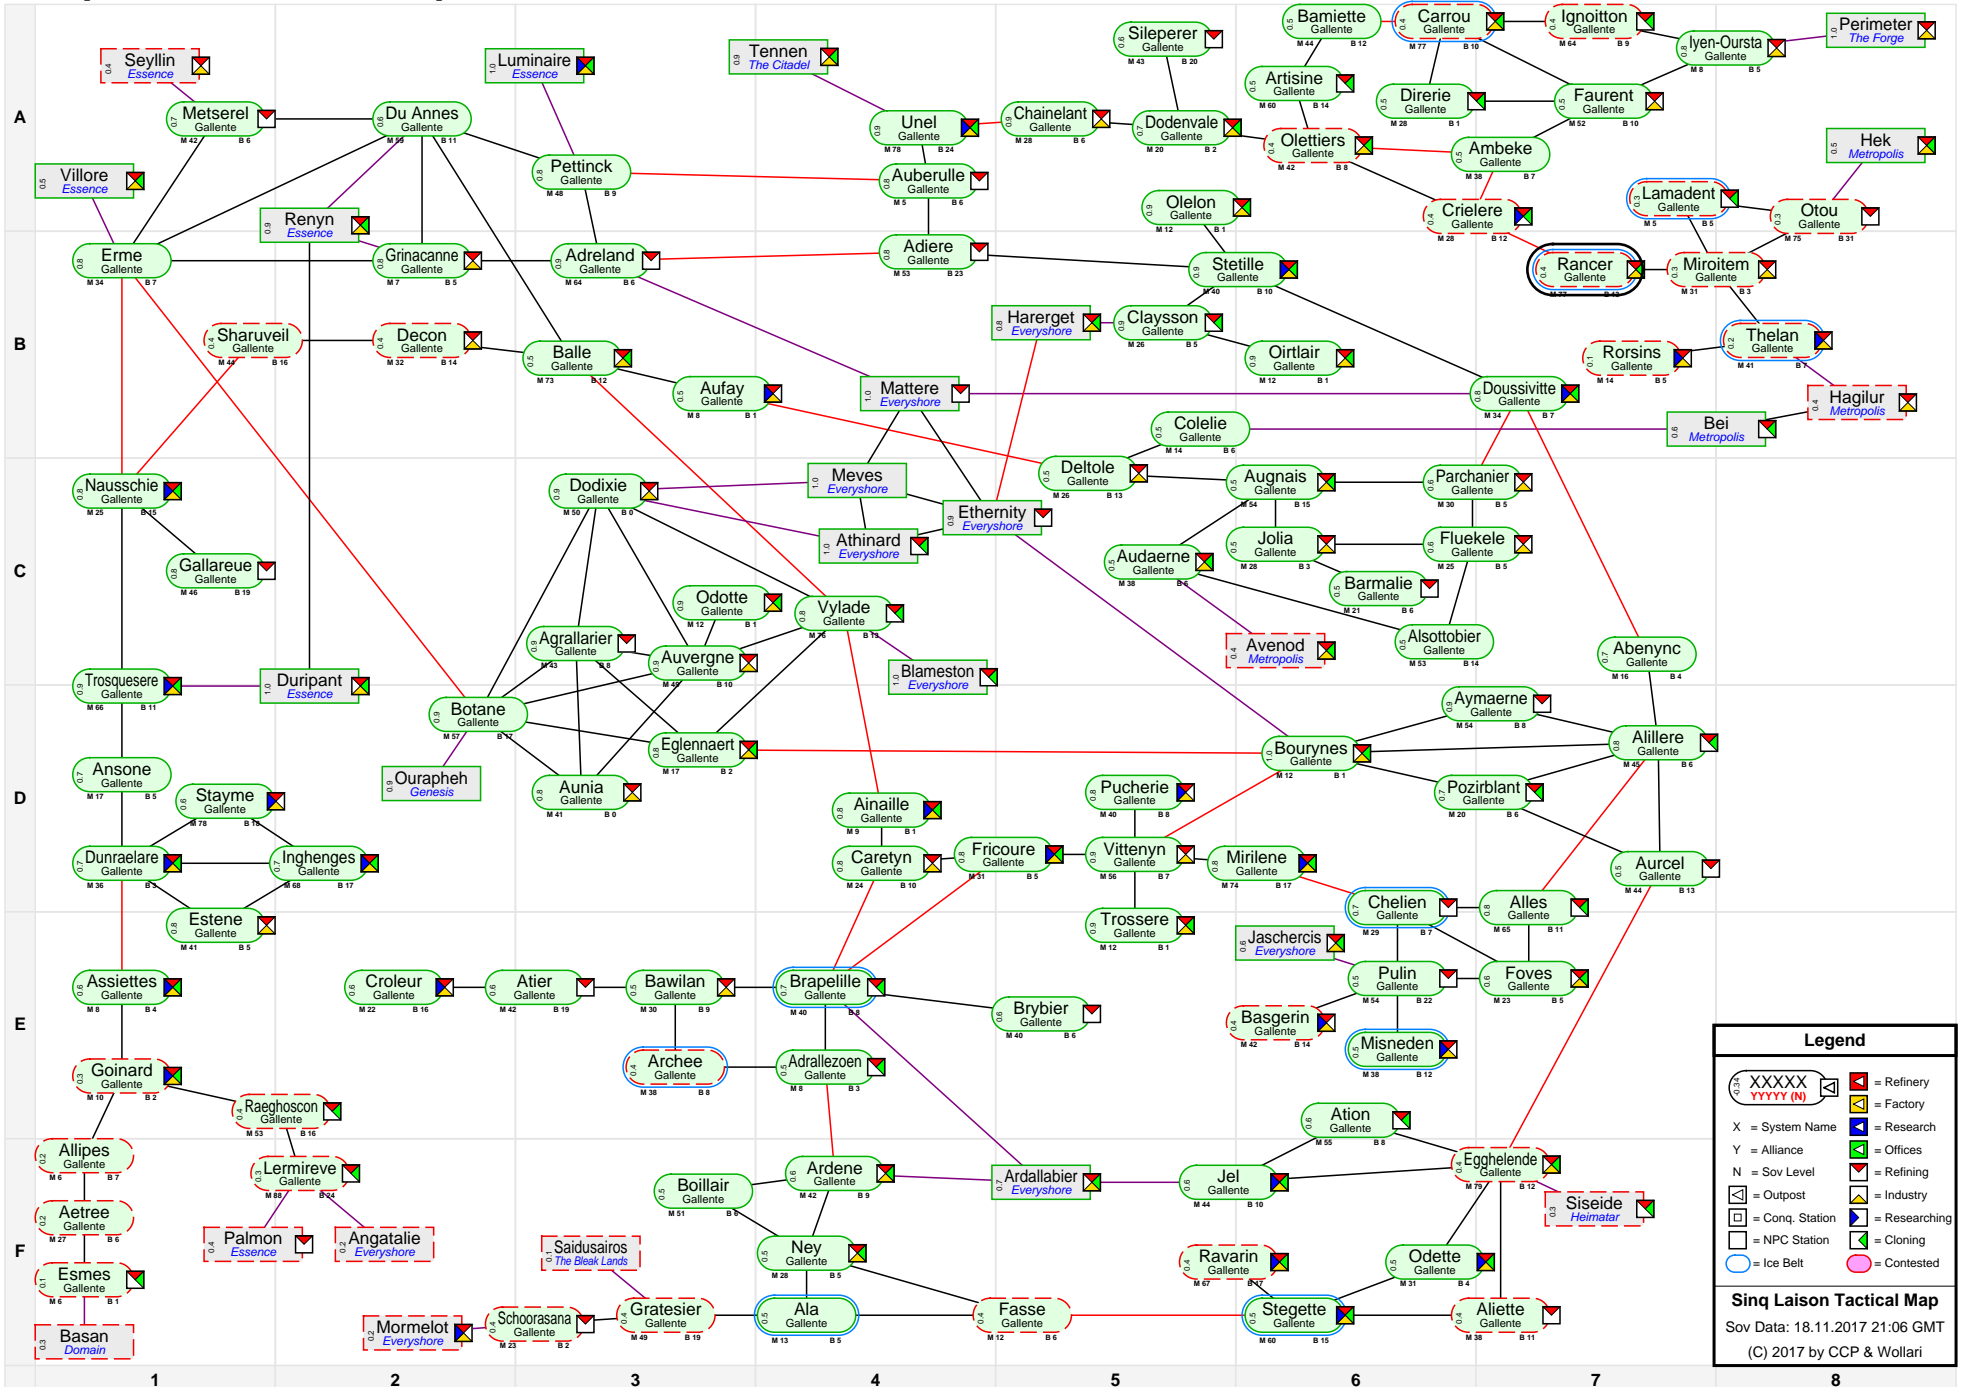

Sinq Laison Tactical Map

Legend

- XXXXXX (with M and B values) = Refinery
- XXXXXX (with M and B values) = Factory
- X = System Name
- Y = Alliance
- N = Sov Level
- [Symbol] = Research
- [Symbol] = Offices
- [Symbol] = Refining
- [Symbol] = Outpost
- [Symbol] = Conq. Station
- [Symbol] = Researching
- [Symbol] = NPC Station
- [Symbol] = Cloning
- [Symbol] = Ice Belt
- [Symbol] = Contested

Sinq Laison Tactical Map
 Sov Data: 18.11.2017 21:06 GMT
 (C) 2017 by CCP & Wollari