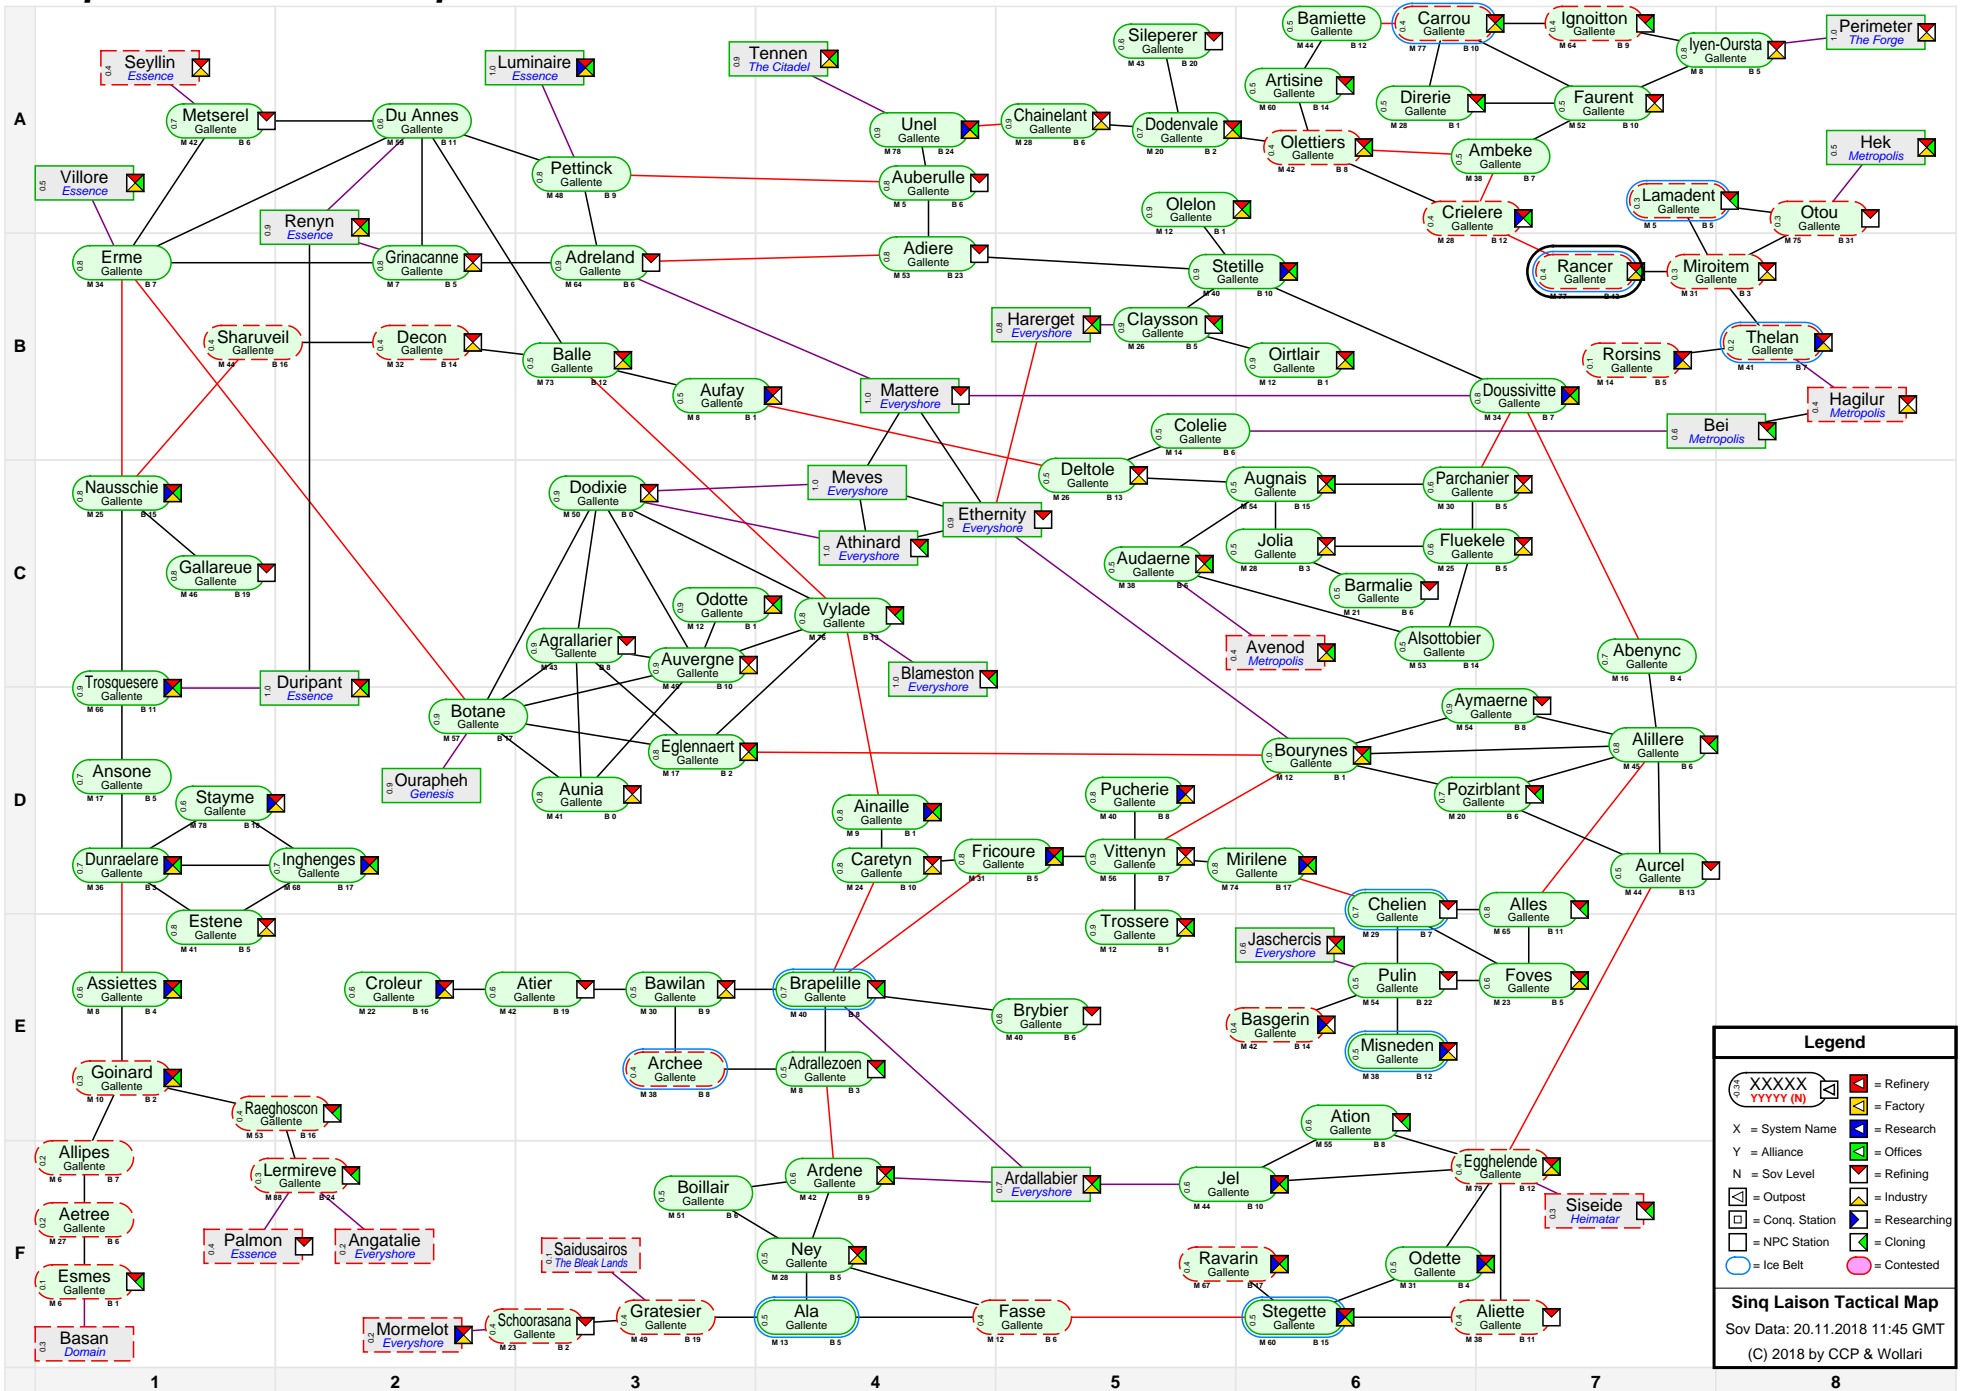

Sinq Laison Tactical Map

Legend

XXXXX
YYYY (N)

X = System Name
Y = Alliance
N = Sov Level

[Icon] = Outpost
[Icon] = Conq. Station
[Icon] = Researching
[Icon] = NPC Station
[Icon] = Cloning
[Icon] = Contested

Sinq Laison Tactical Map
Sov Data: 20.11.2018 11:45 GMT
(C) 2018 by CCP & Wollari