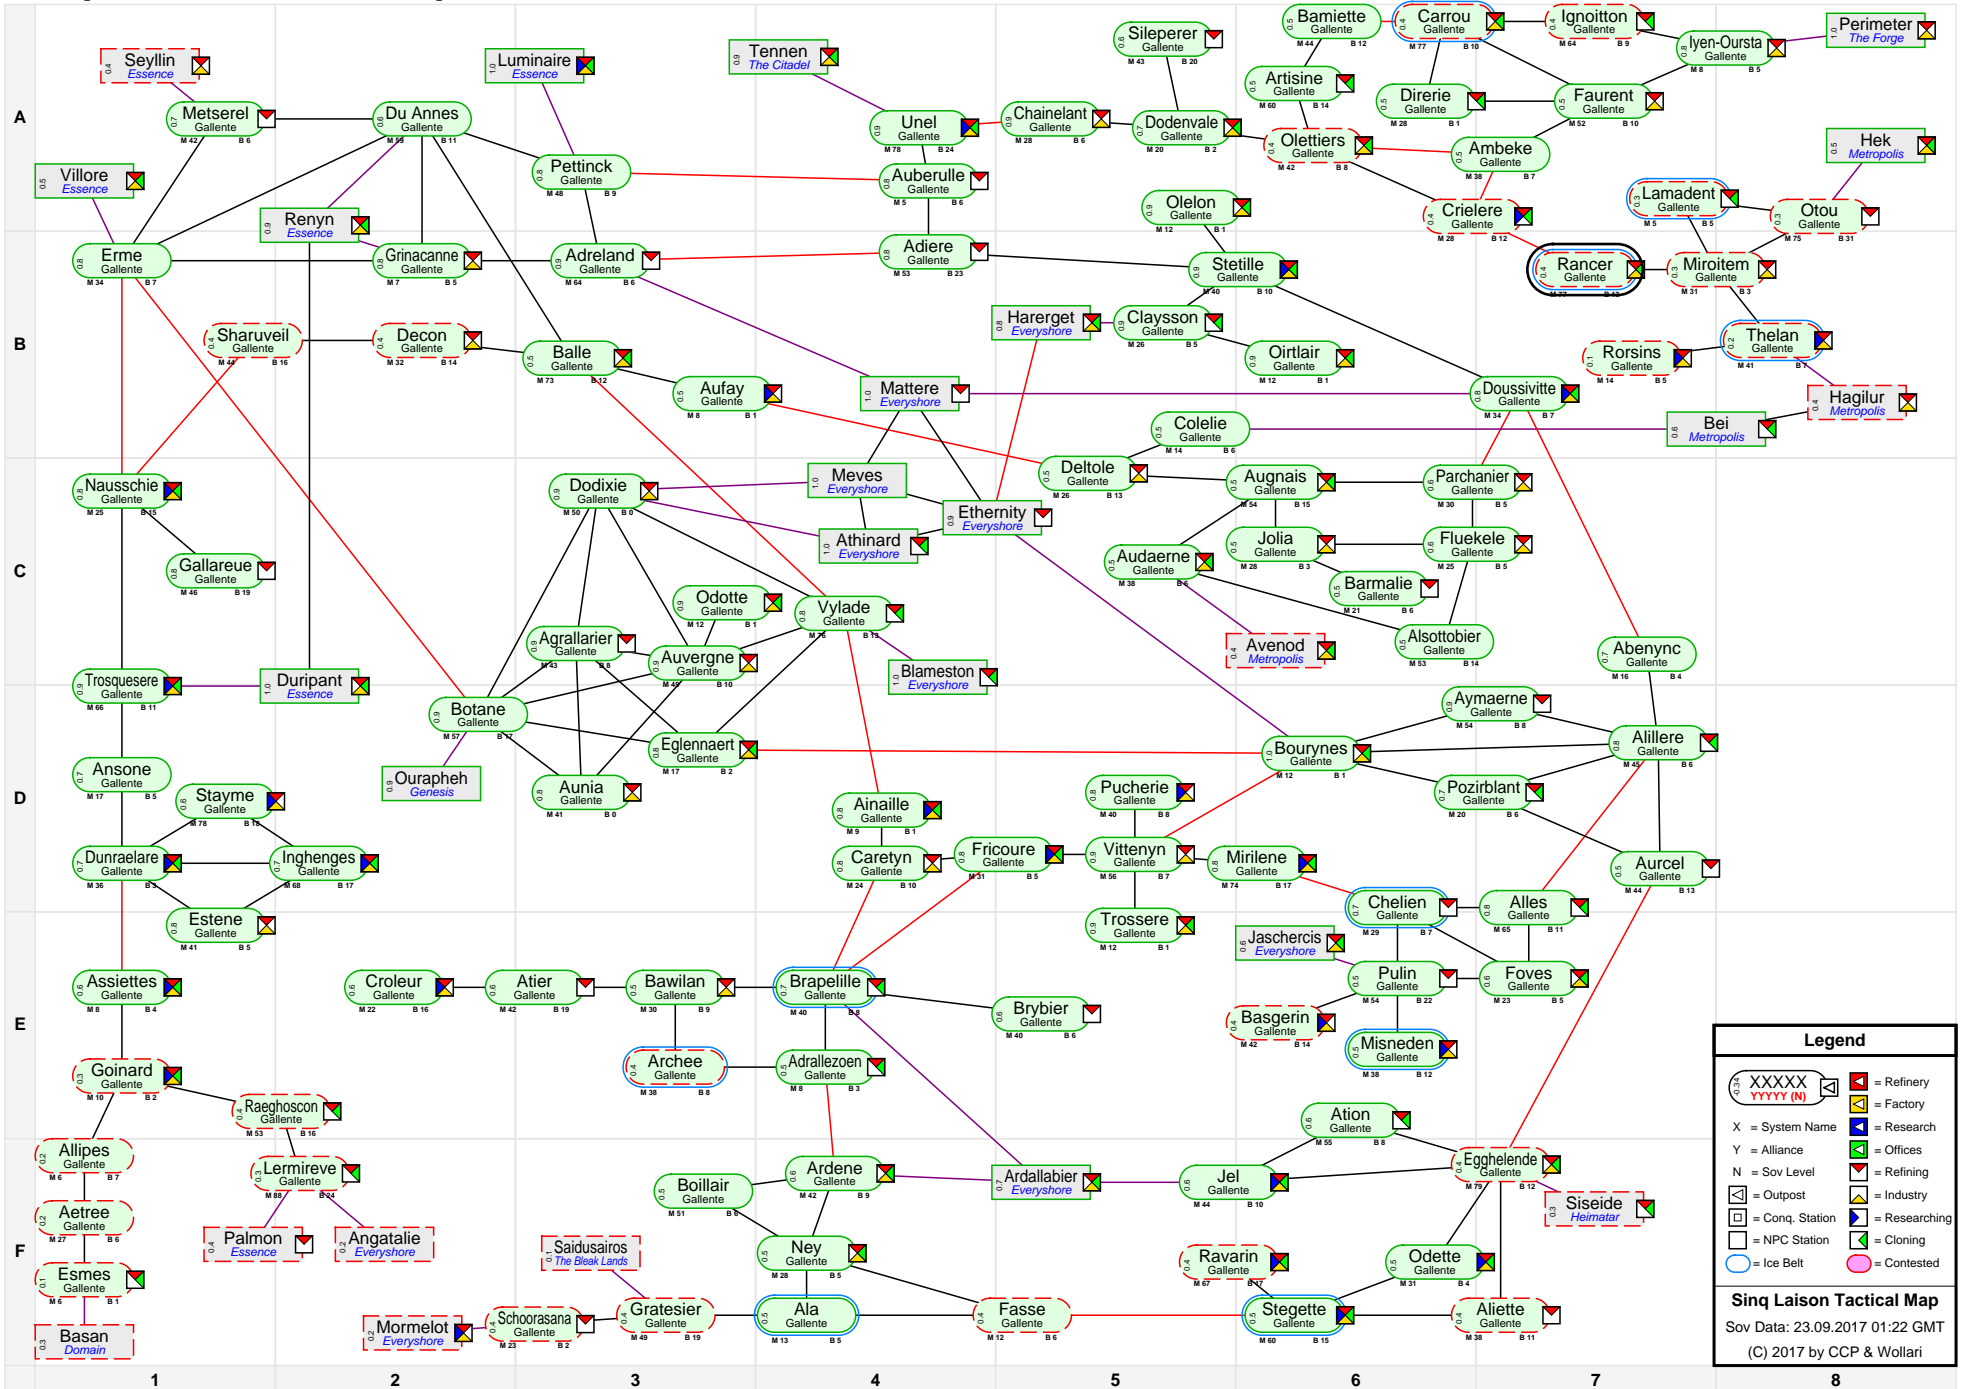

Sinq Laison Tactical Map

Legend

- XXXXXX
YYYY (N) = Refinery
- X = System Name
- Y = Alliance
- N = Sov Level
- [Icon] = Outpost
- [Icon] = Conq. Station
- [Icon] = NPC Station
- [Icon] = Cloning
- [Icon] = Contested
- [Icon] = Factory
- [Icon] = Research
- [Icon] = Offices
- [Icon] = Refining
- [Icon] = Industry
- [Icon] = Researching
- [Icon] = Ice Belt
- [Icon] = Heimatar

Sinq Laison Tactical Map
Sov Data: 23.09.2017 01:22 GMT
(C) 2017 by CCP & Wollari