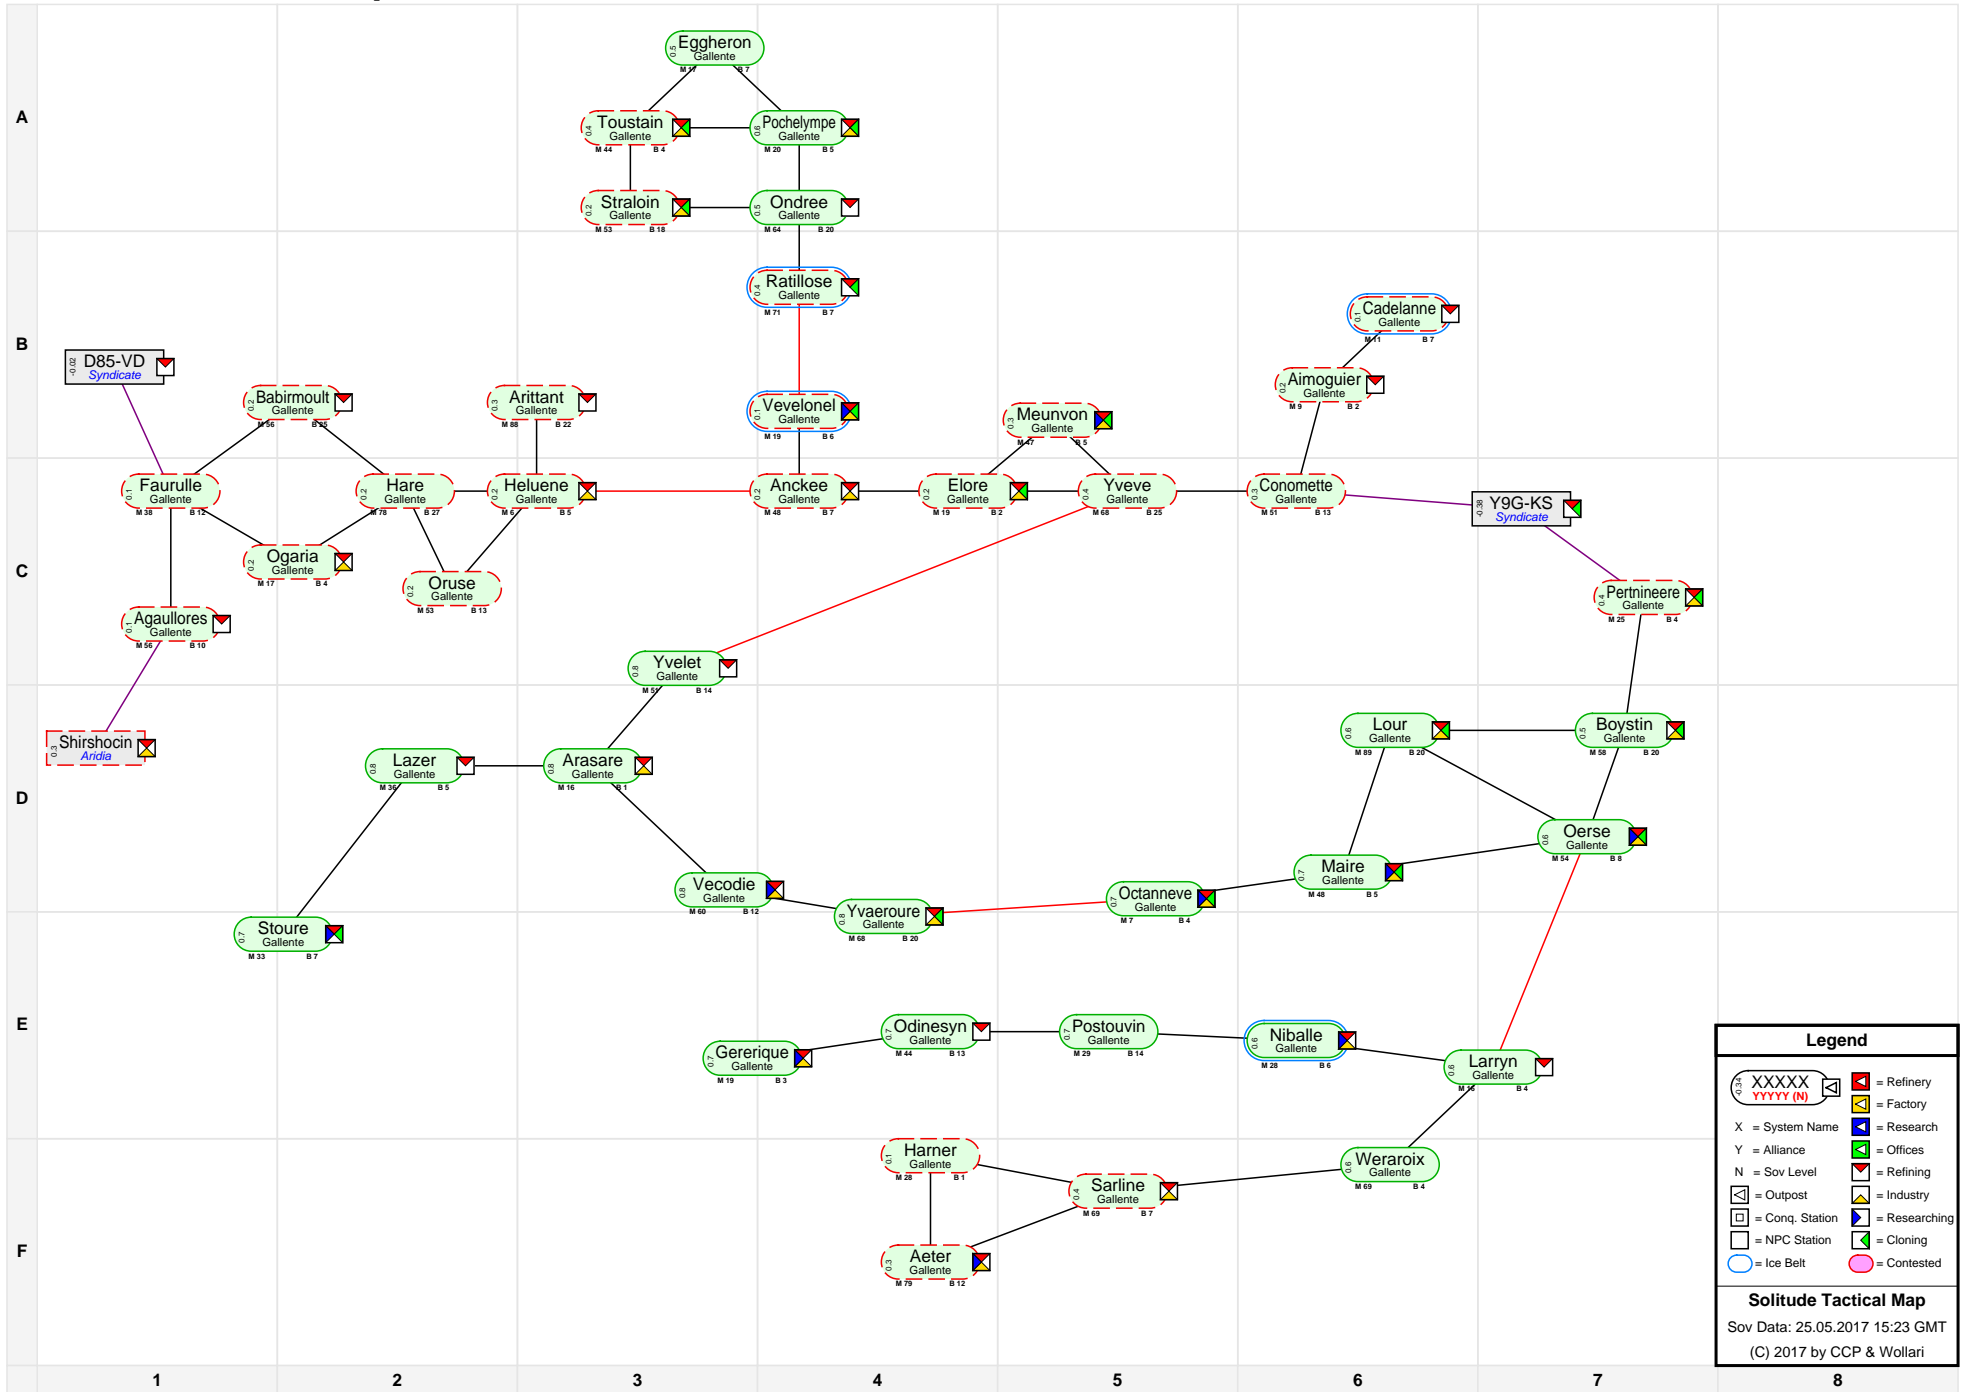

# Solitude Tactical Map

Legend	
X = System Name	
Y = Alliance	
N = Sov Level	

**Solitude Tactical Map**  
 Sov Data: 25.05.2017 15:23 GMT  
 (C) 2017 by CCP & Wollari