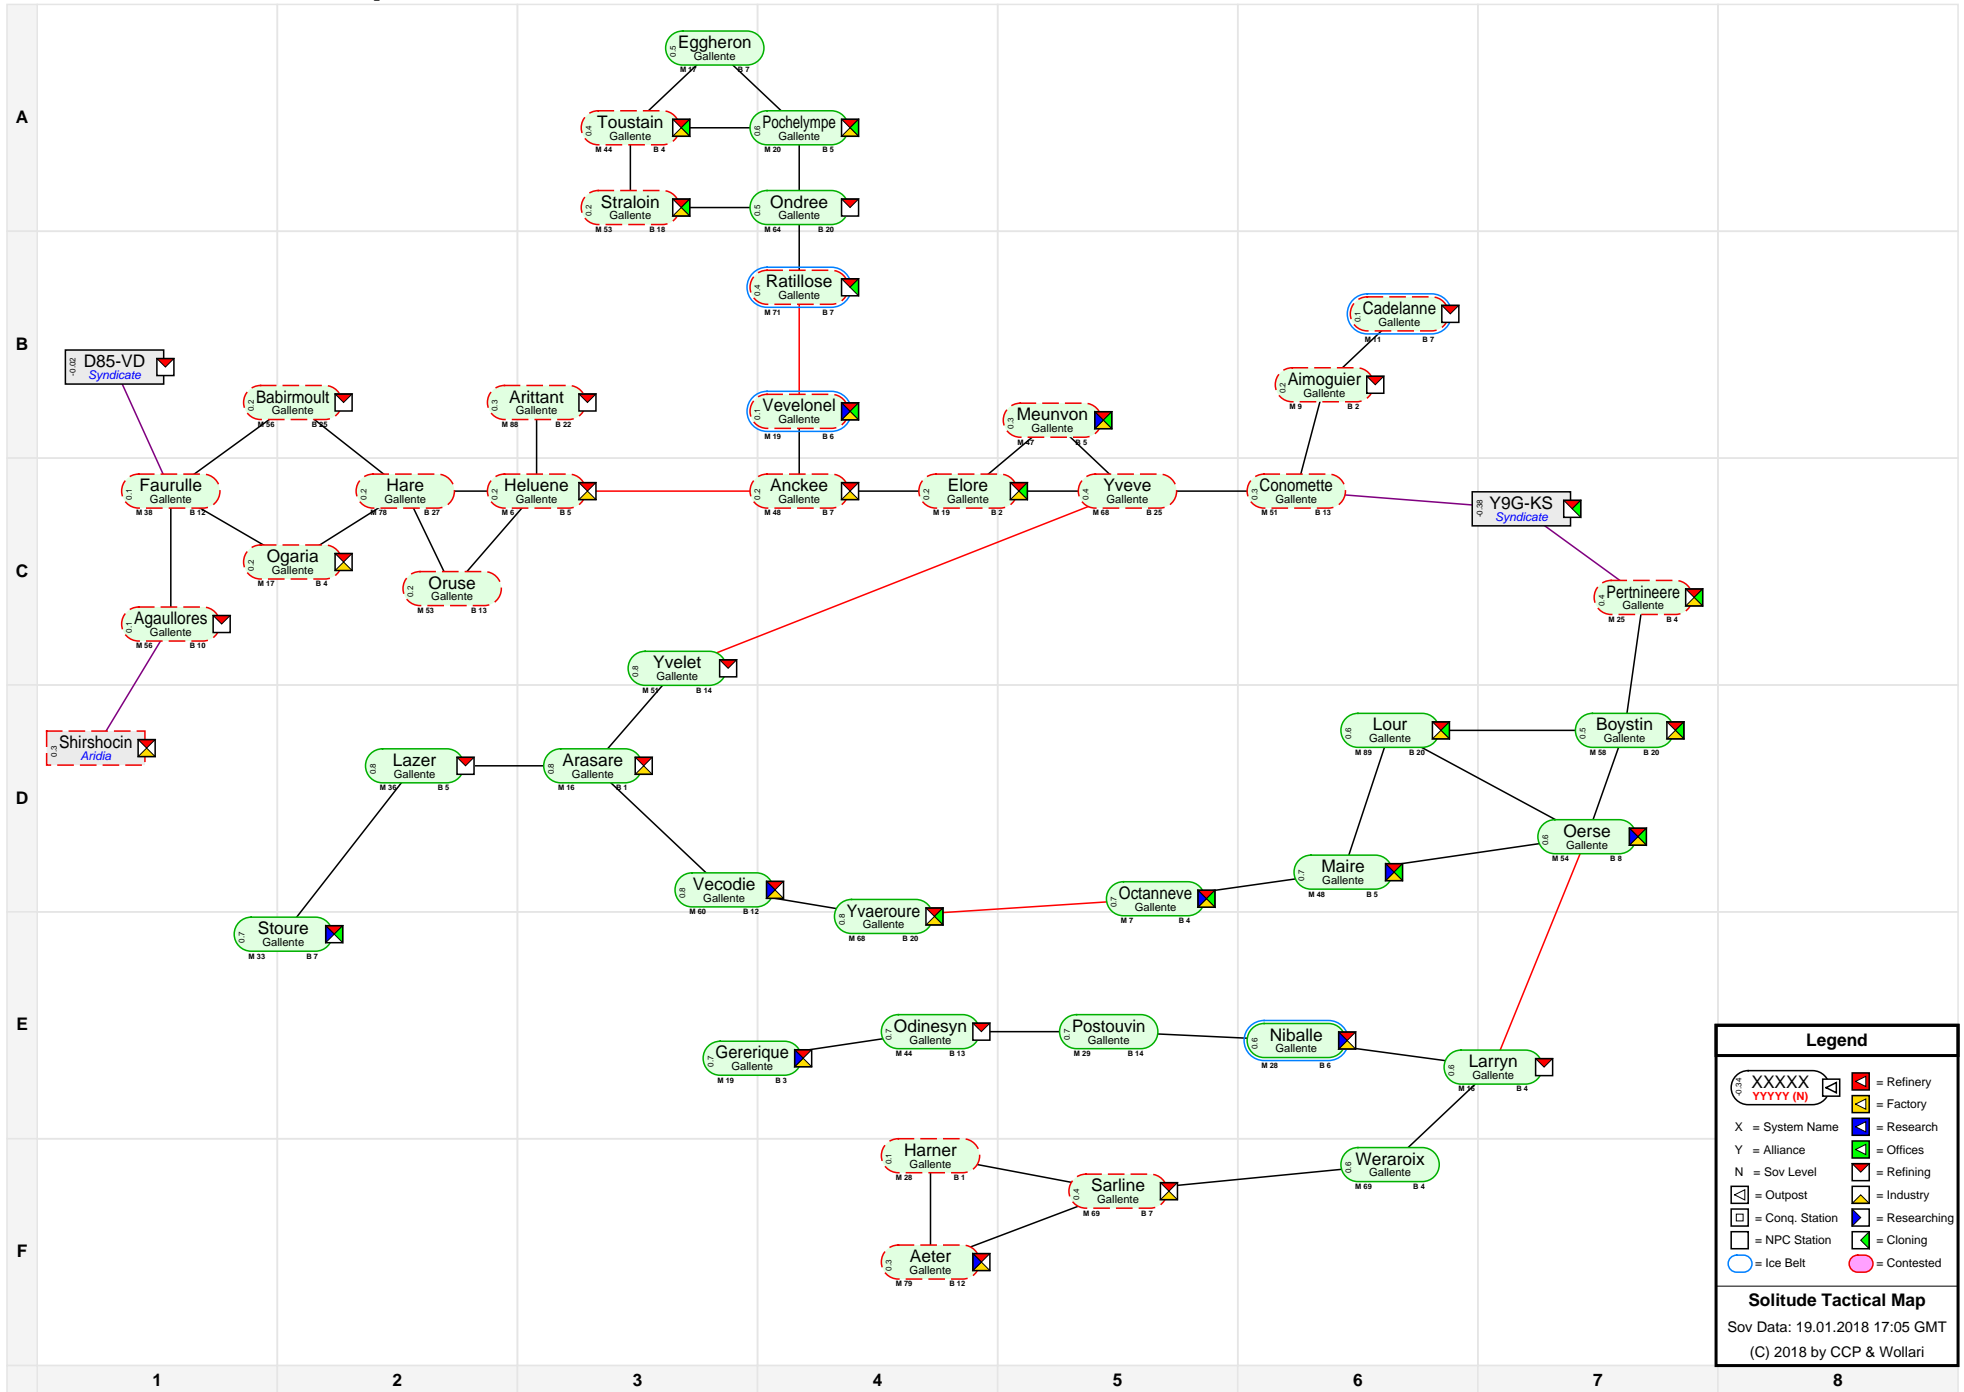

Solitude Tactical Map

Legend

- XXXXXX (with icon) = Refinery
- YYYY (N) (with icon) = Factory
- X = System Name
- Y = Alliance
- N = Sov Level
- [Icon] = Outpost
- [Icon] = Conq. Station
- [Icon] = NPC Station
- [Icon] = Researching
- [Icon] = Cloning
- [Icon] = Contested
- [Icon] = Ice Belt

Solitude Tactical Map
 Sov Data: 19.01.2018 17:05 GMT
 (C) 2018 by CCP & Wollari