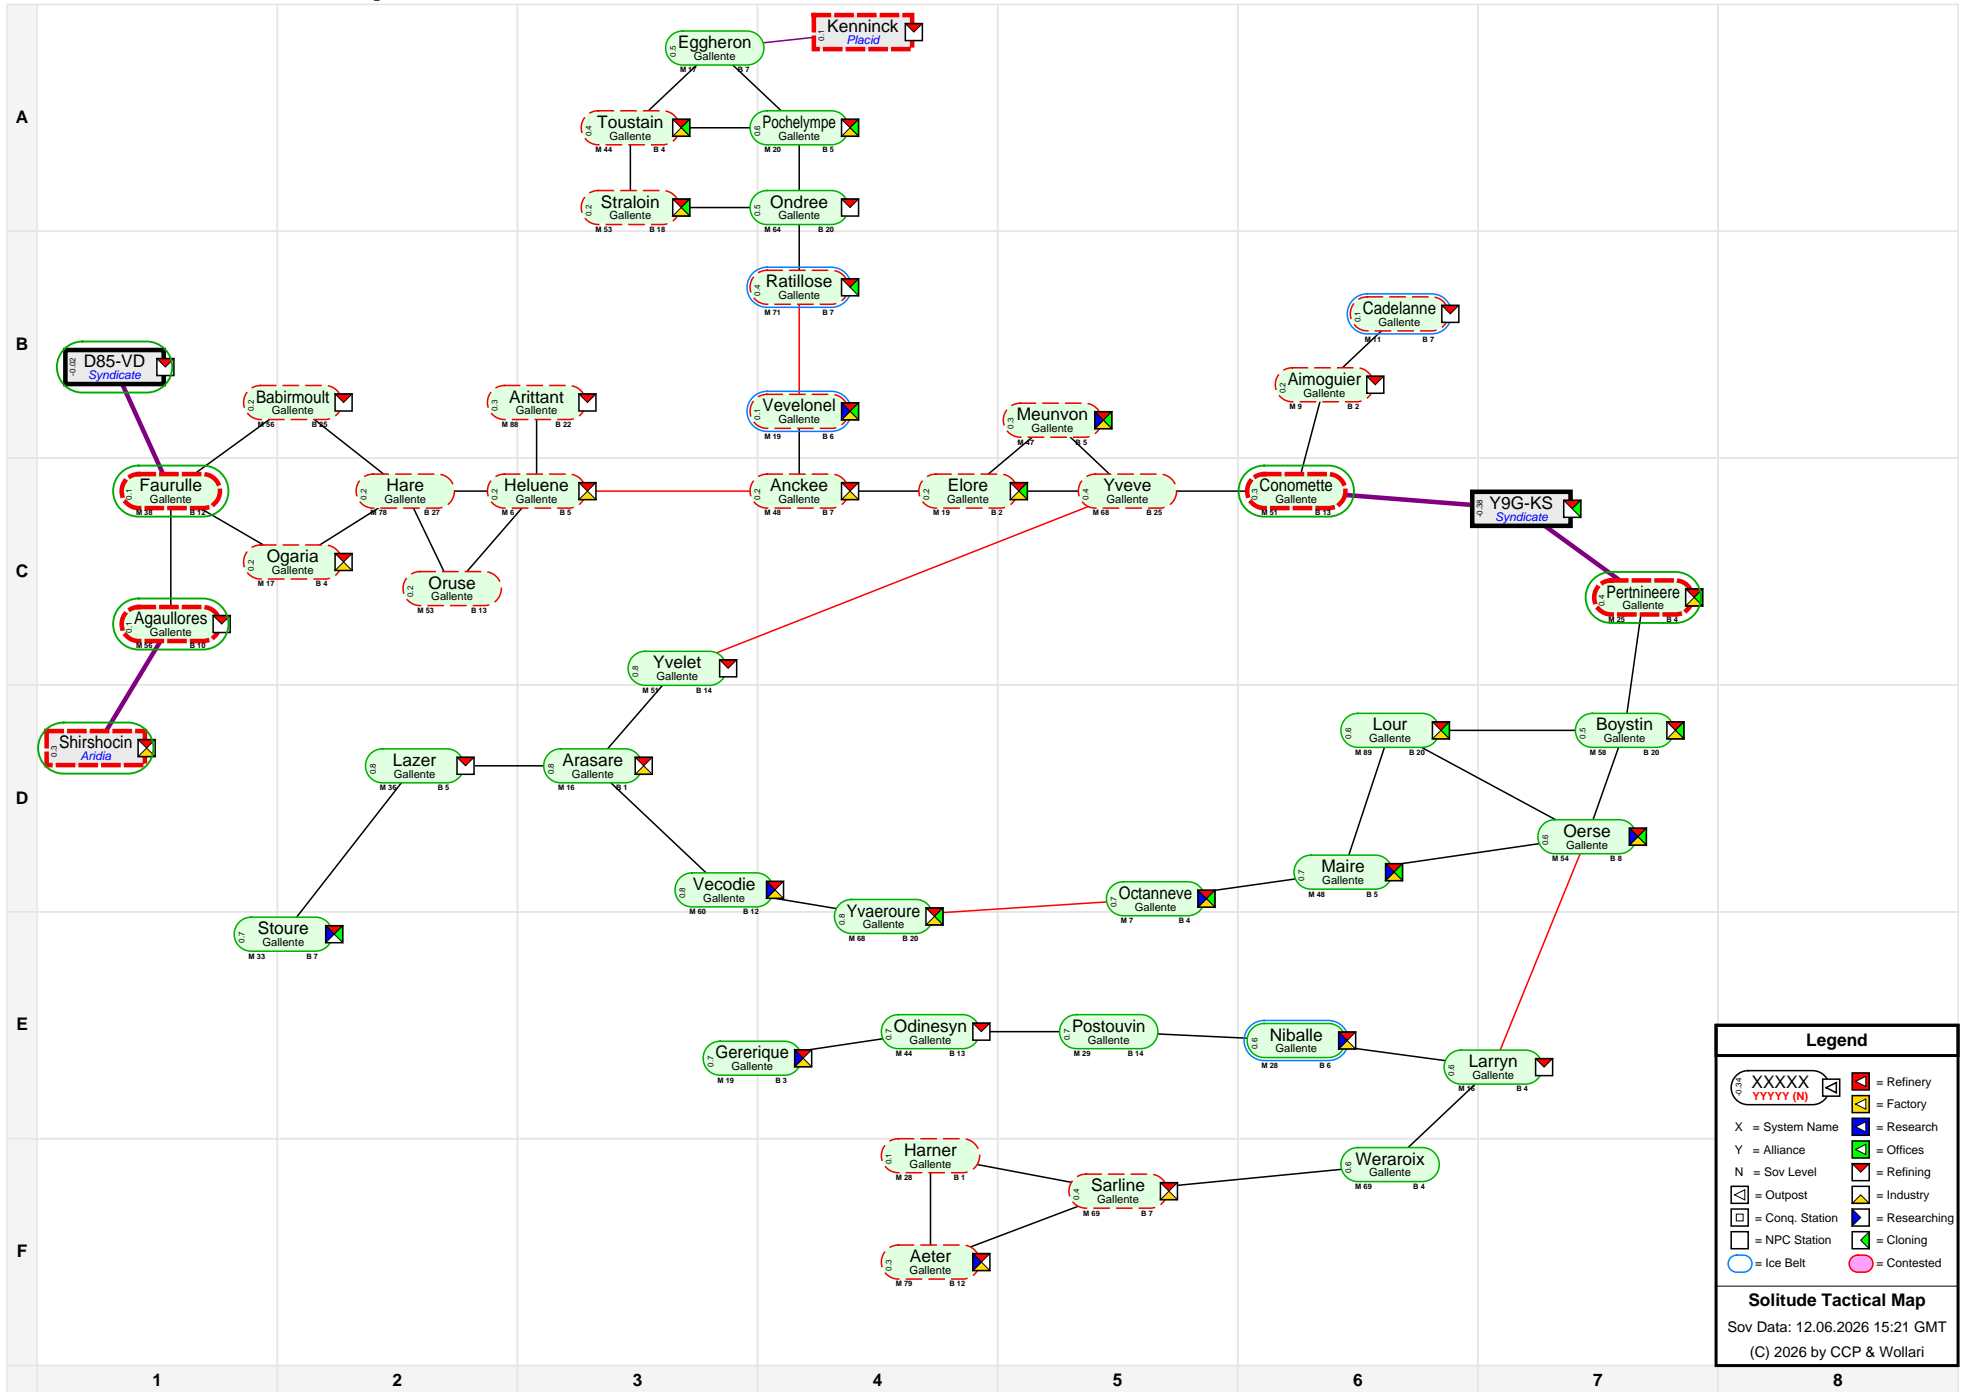

# Solitude Tactical Map

**Legend**

- XXXXXX (with icon) = Refinery
- YYYY (N) (with icon) = Factory
- X = System Name
- Y = Alliance
- N = Sov Level
- [Icon] = Outpost
- [Icon] = Conq. Station
- [Icon] = NPC Station
- [Icon] = Research
- [Icon] = Offices
- [Icon] = Refining
- [Icon] = Industry
- [Icon] = Researching
- [Icon] = Cloning
- [Icon] = Ice Belt
- [Icon] = Contested

**Solitude Tactical Map**  
 Sov Data: 12.06.2026 15:21 GMT  
 (C) 2026 by CCP & Wollari