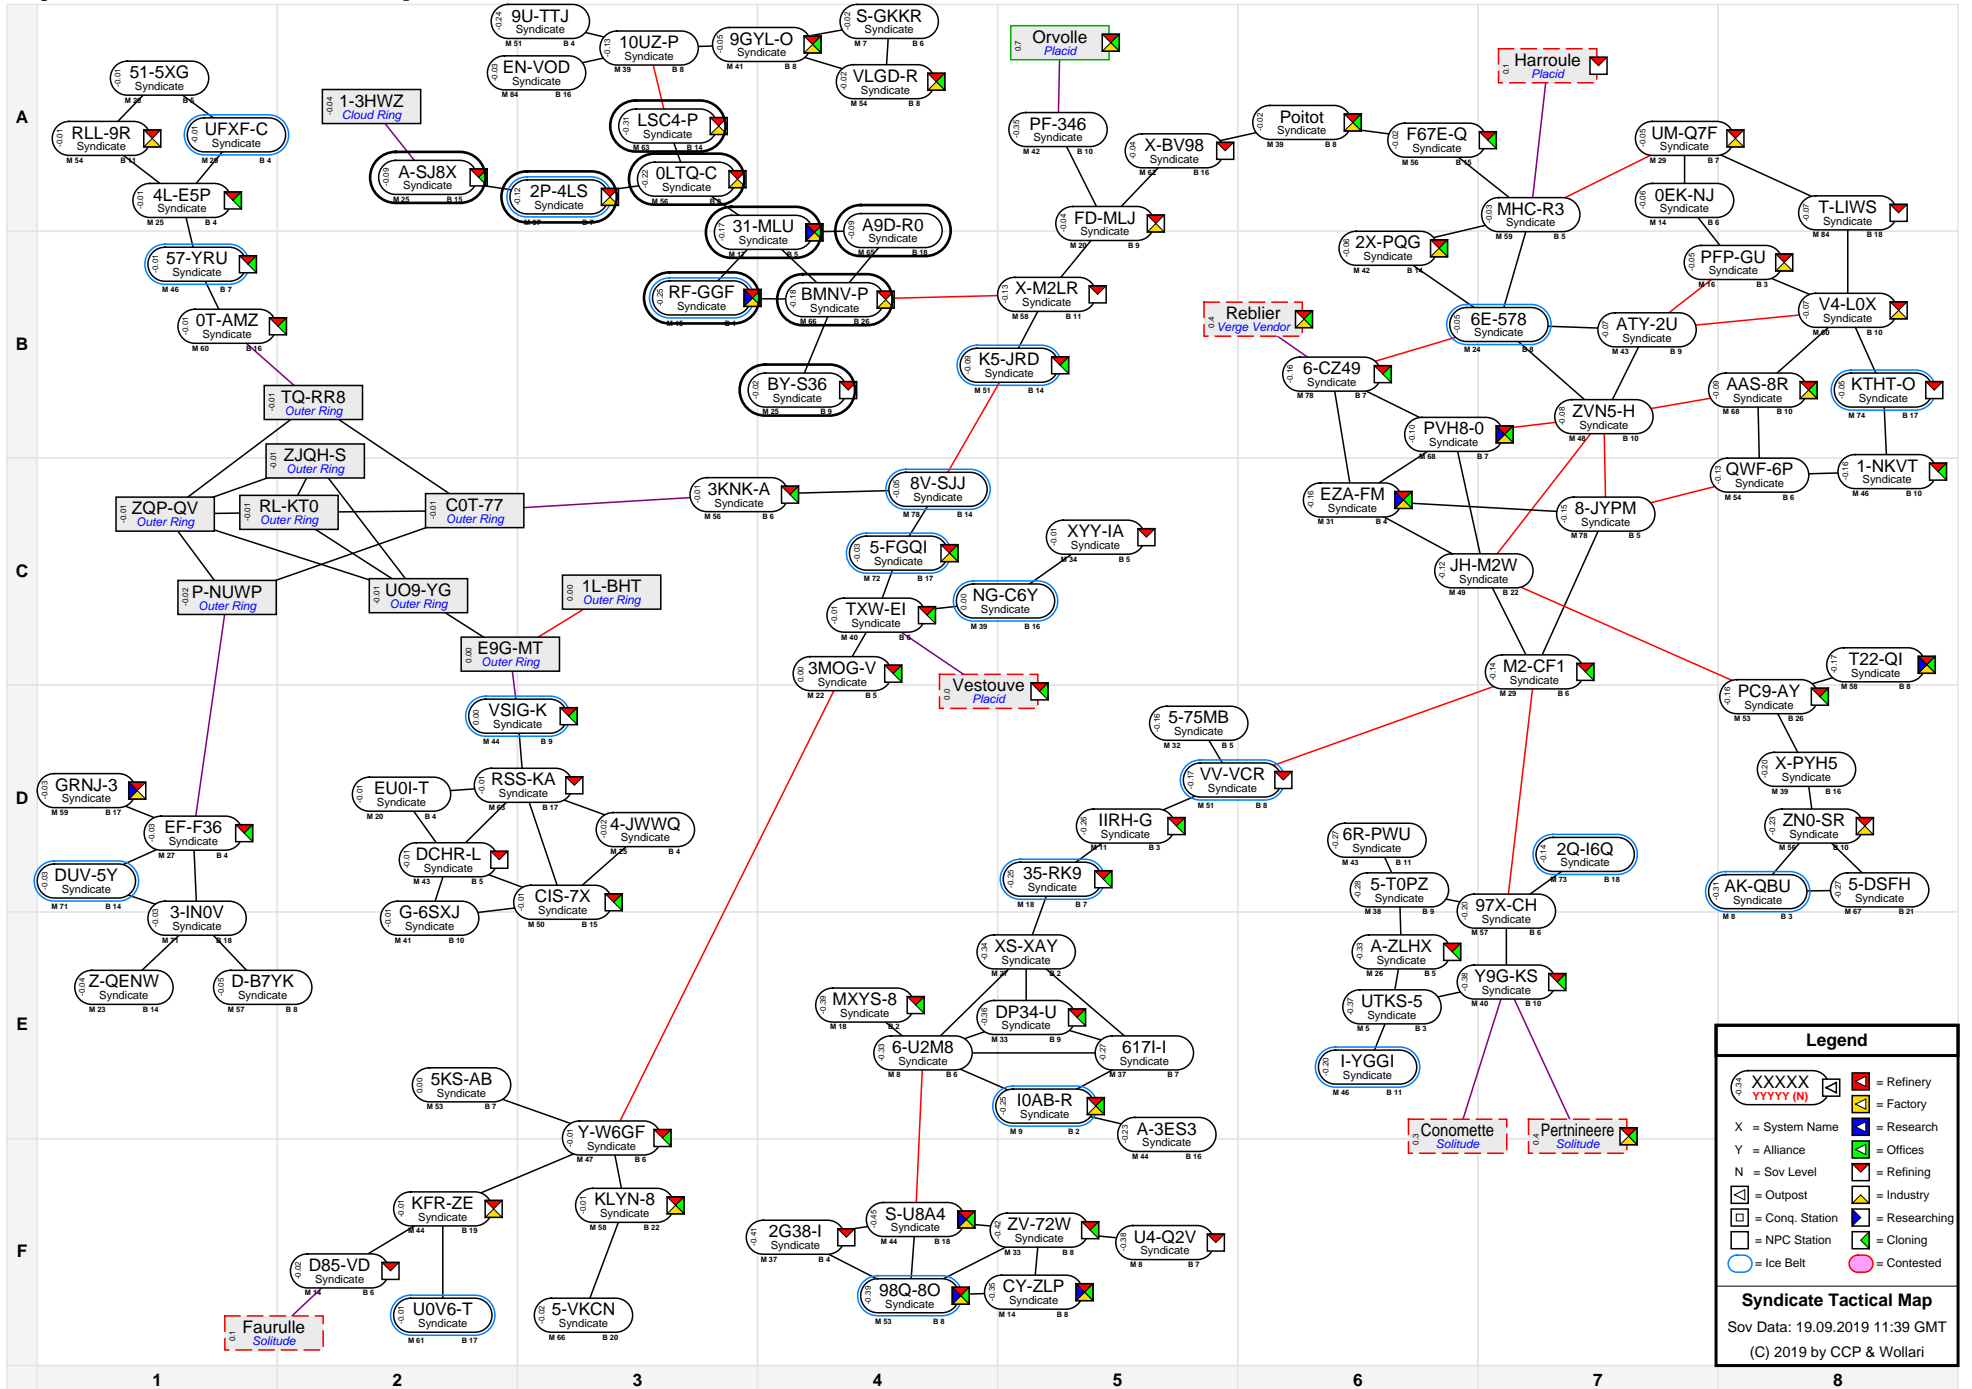

Syndicate Tactical Map

Legend

- = Refinery
- = Factory
- = Research
- = Offices
- = Refining
- = Industry
- = Conq. Station
- = Researching
- = NPC Station
- = Cloning
- = Ice Belt
- = Contested

Syndicate Tactical Map
 Sov Data: 19.09.2019 11:39 GMT
 (C) 2019 by CCP & Wollari