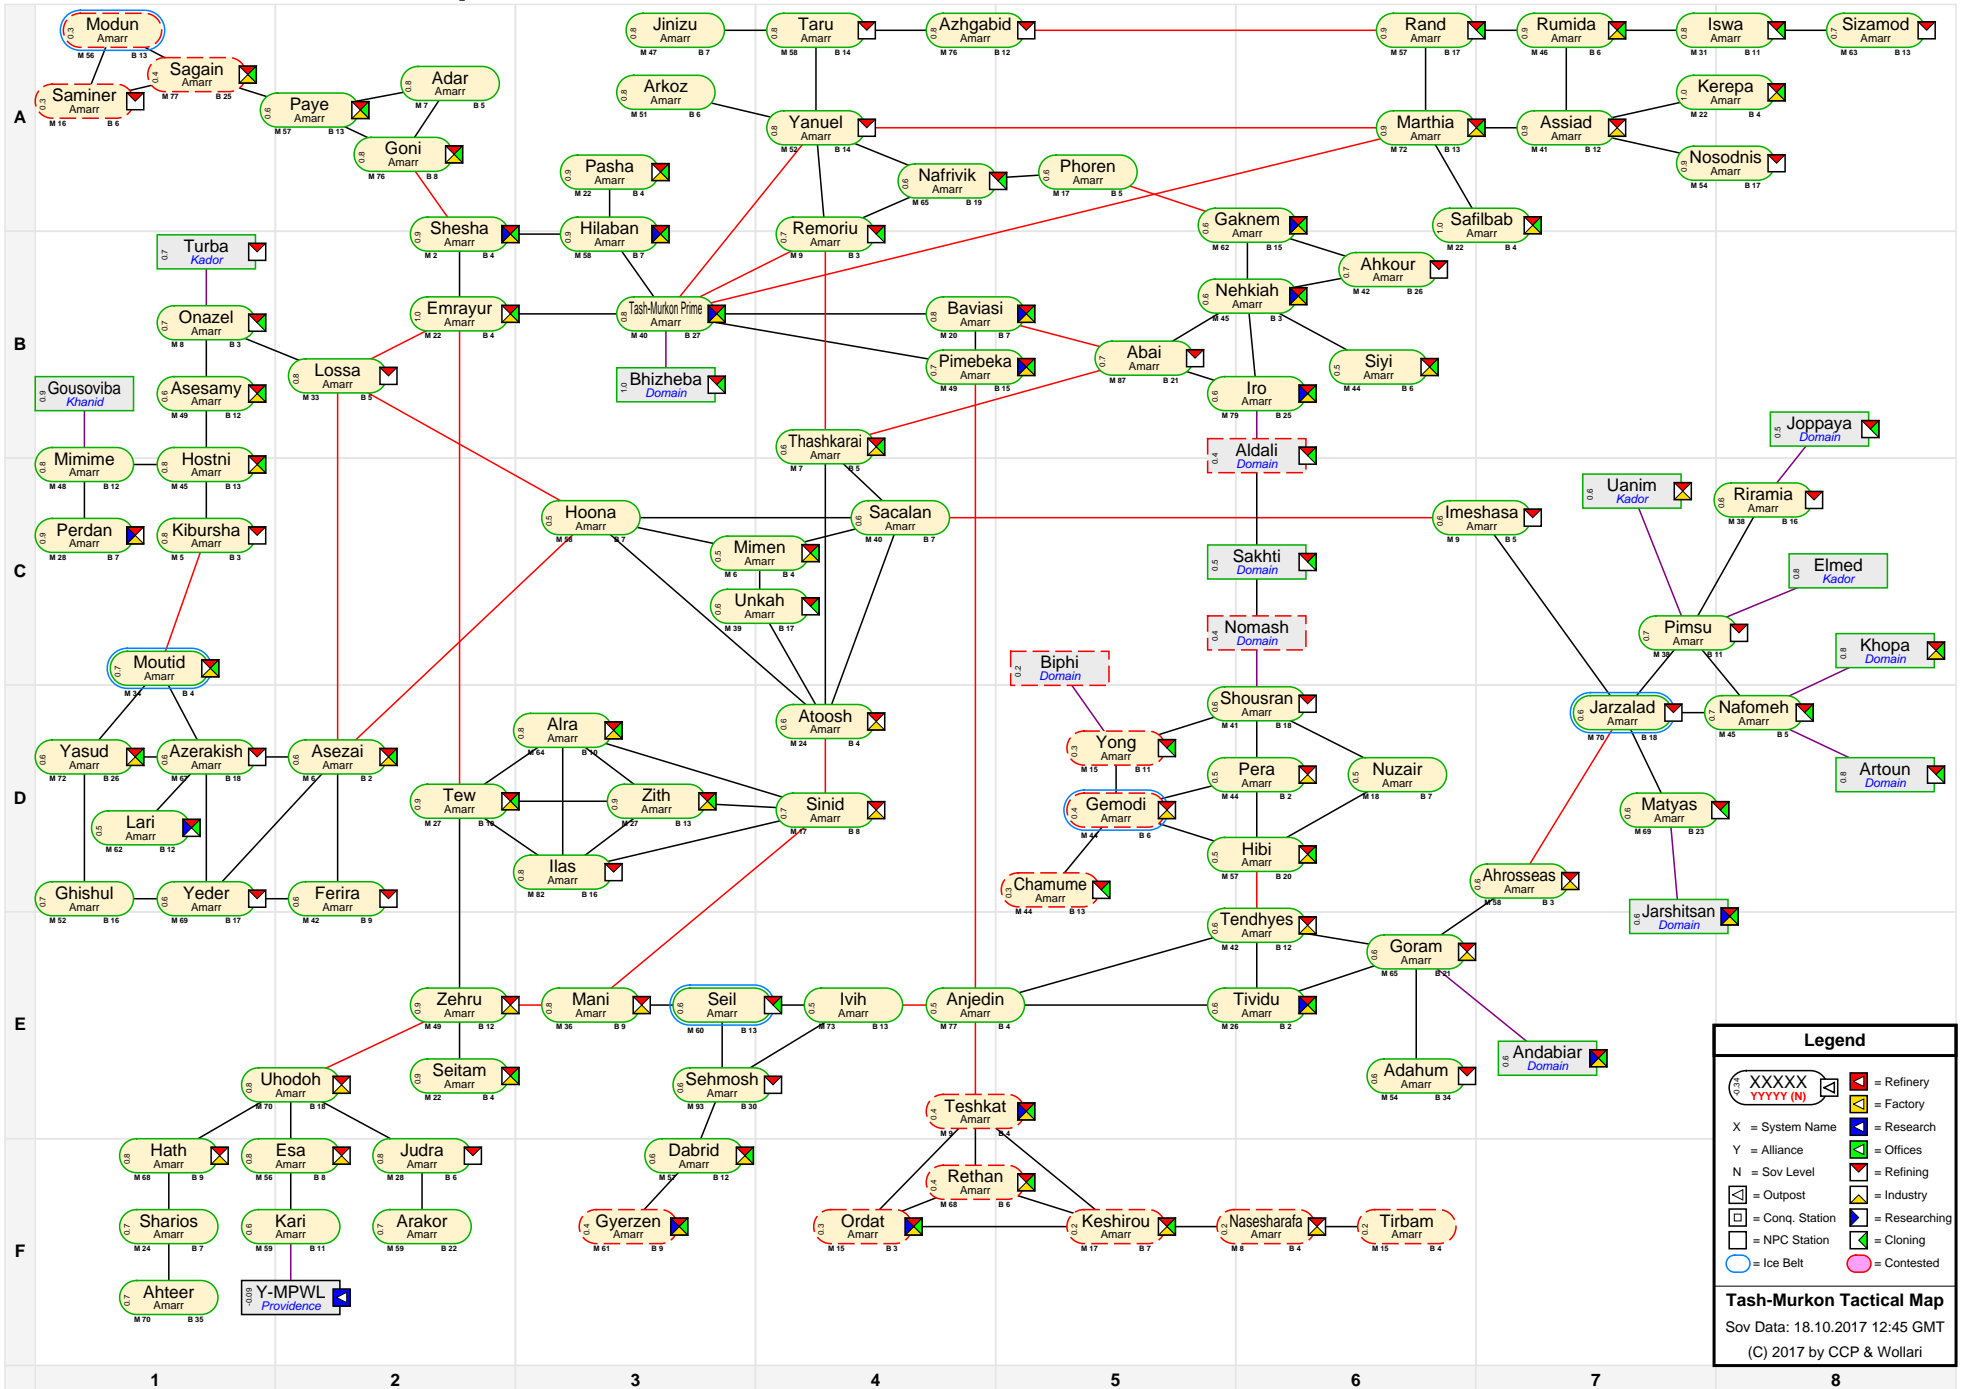

Tash-Murkon Tactical Map

Legend

- XXXXX YYYYY (N) = Refinery
- X = System Name
- Y = Alliance
- N = Sov Level
- = Outpost
- = Conq. Station
- = NPC Station
- = Ice Belt
- = Contested
- ⬇️ = Factory
- ⬆️ = Research
- ⬇️ = Offices
- ⬆️ = Refining
- ⬇️ = Industry
- ⬆️ = Researching
- ⬆️ = Cloning

Tash-Murkon Tactical Map
 Sov Data: 18.10.2017 12:45 GMT
 (C) 2017 by CCP & Wollari