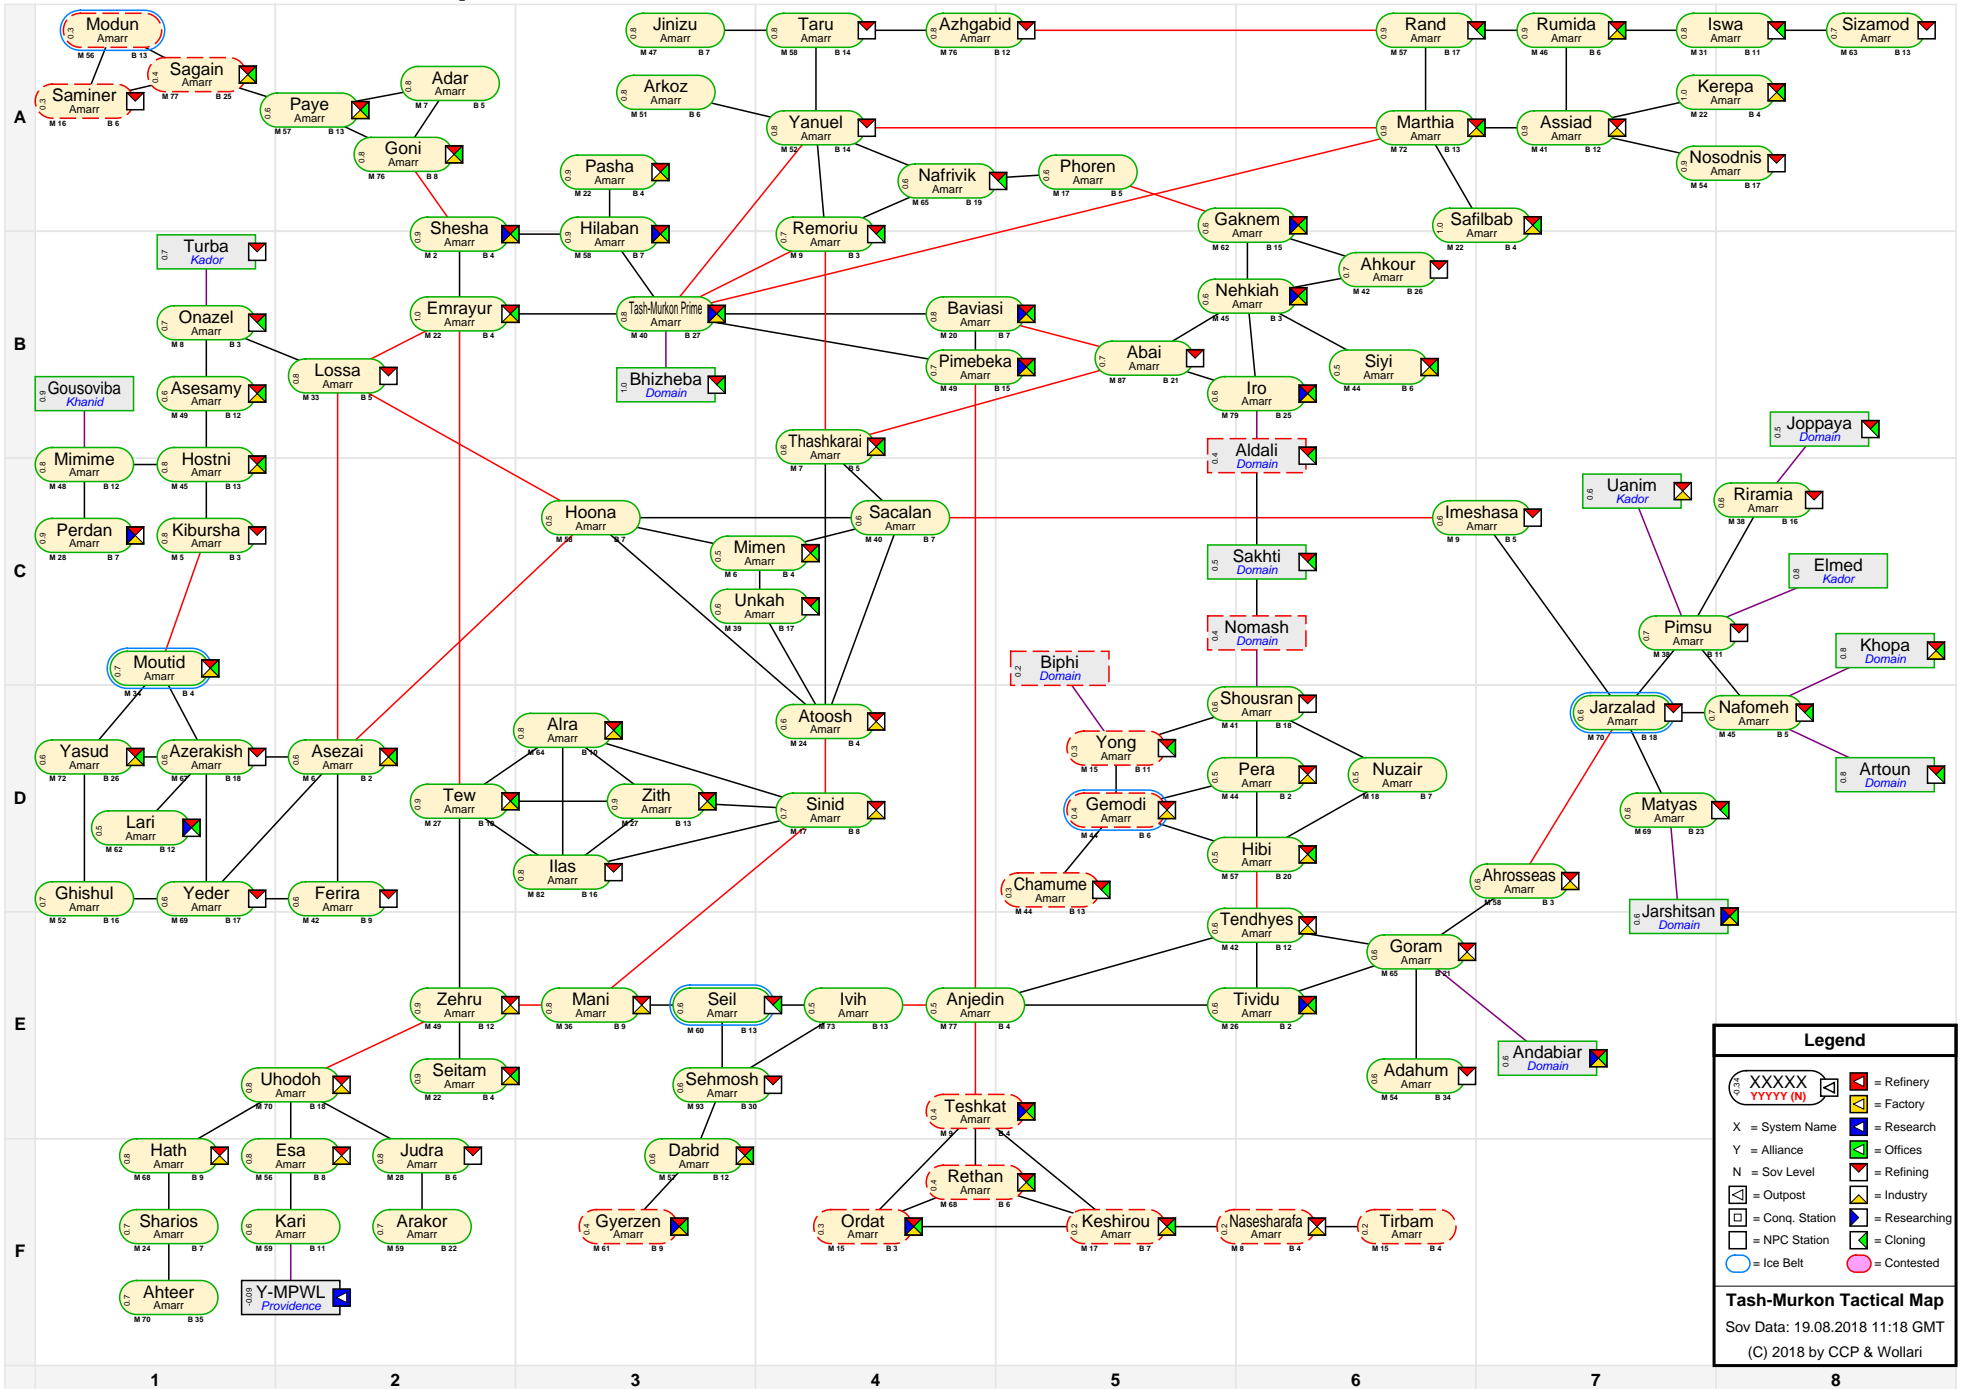

# Tash-Murkon Tactical Map

**Legend**

- XXXXXX YYYYY (N) = Refinery
- X = System Name
- Y = Alliance
- N = Sov Level
- (N) = Outpost
- [ ] = Conq. Station
- [ ] = NPC Station
- [ ] = Ice Belt
- [ ] = Contested
- [ ] = Factory
- [ ] = Research
- [ ] = Offices
- [ ] = Refining
- [ ] = Industry

**Tash-Murkon Tactical Map**  
 Sov Data: 19.08.2018 11:18 GMT  
 (C) 2018 by CCP & Wollari