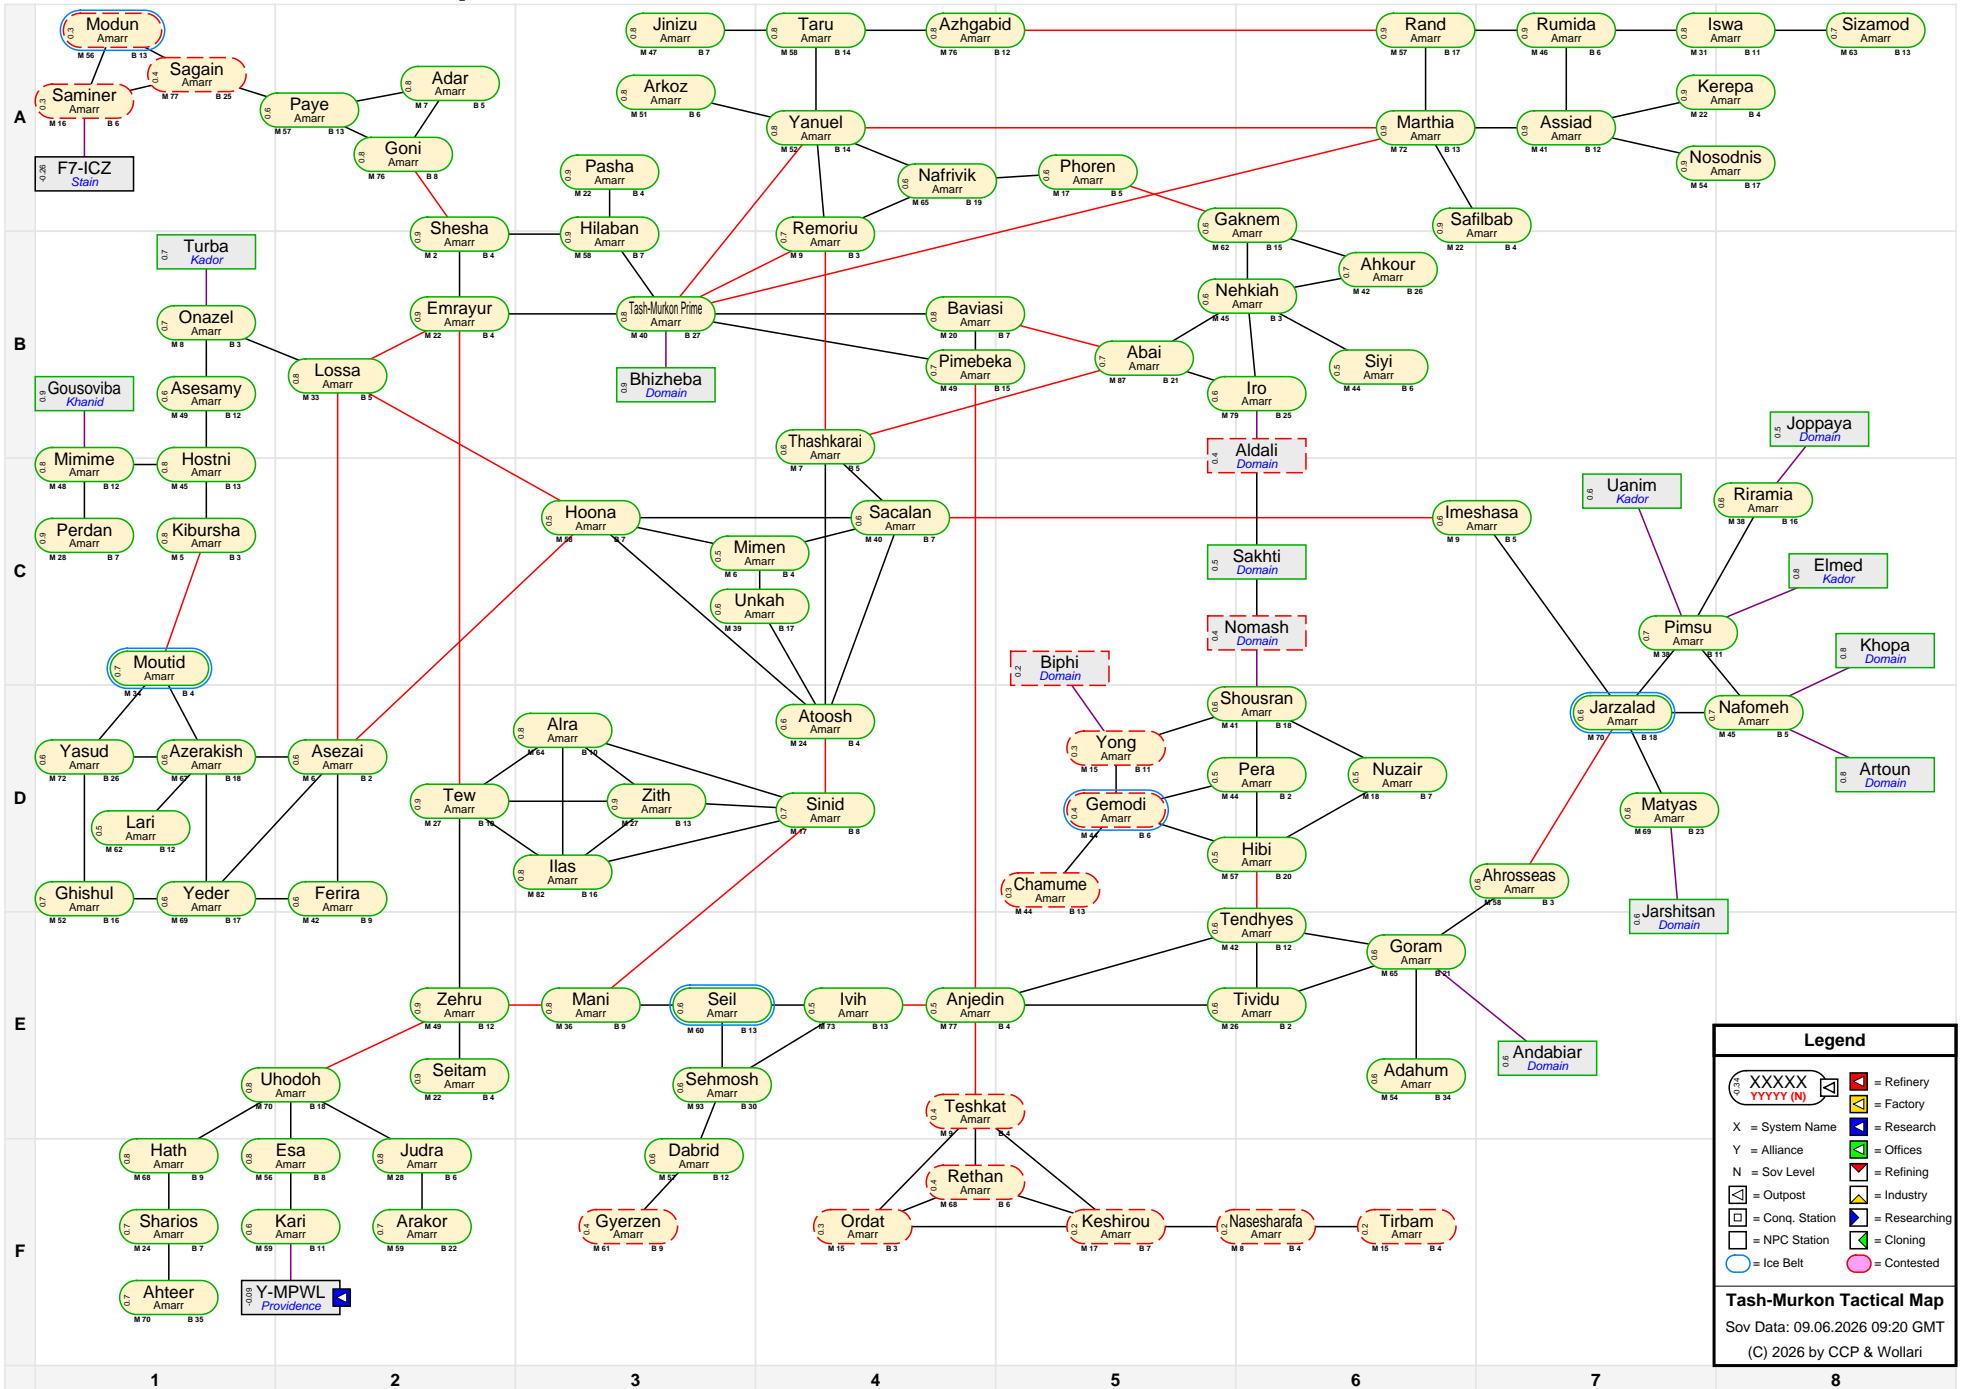

# Tash-Murkon Tactical Map

**Legend**

XXXXX YYYYY (N) = Refinery  
X = System Name  
Y = Alliance  
N = Sov Level  
[ ] = Outpost  
[ ] = Conq. Station  
[ ] = NPC Station  
[ ] = Ice Belt  
[ ] = Contested  
[ ] = Research  
[ ] = Offices  
[ ] = Refining  
[ ] = Industry  
[ ] = Researching  
[ ] = Cloning

**Tash-Murkon Tactical Map**  
 Sov Data: 09.06.2026 09:20 GMT  
 (C) 2026 by CCP & Wollari