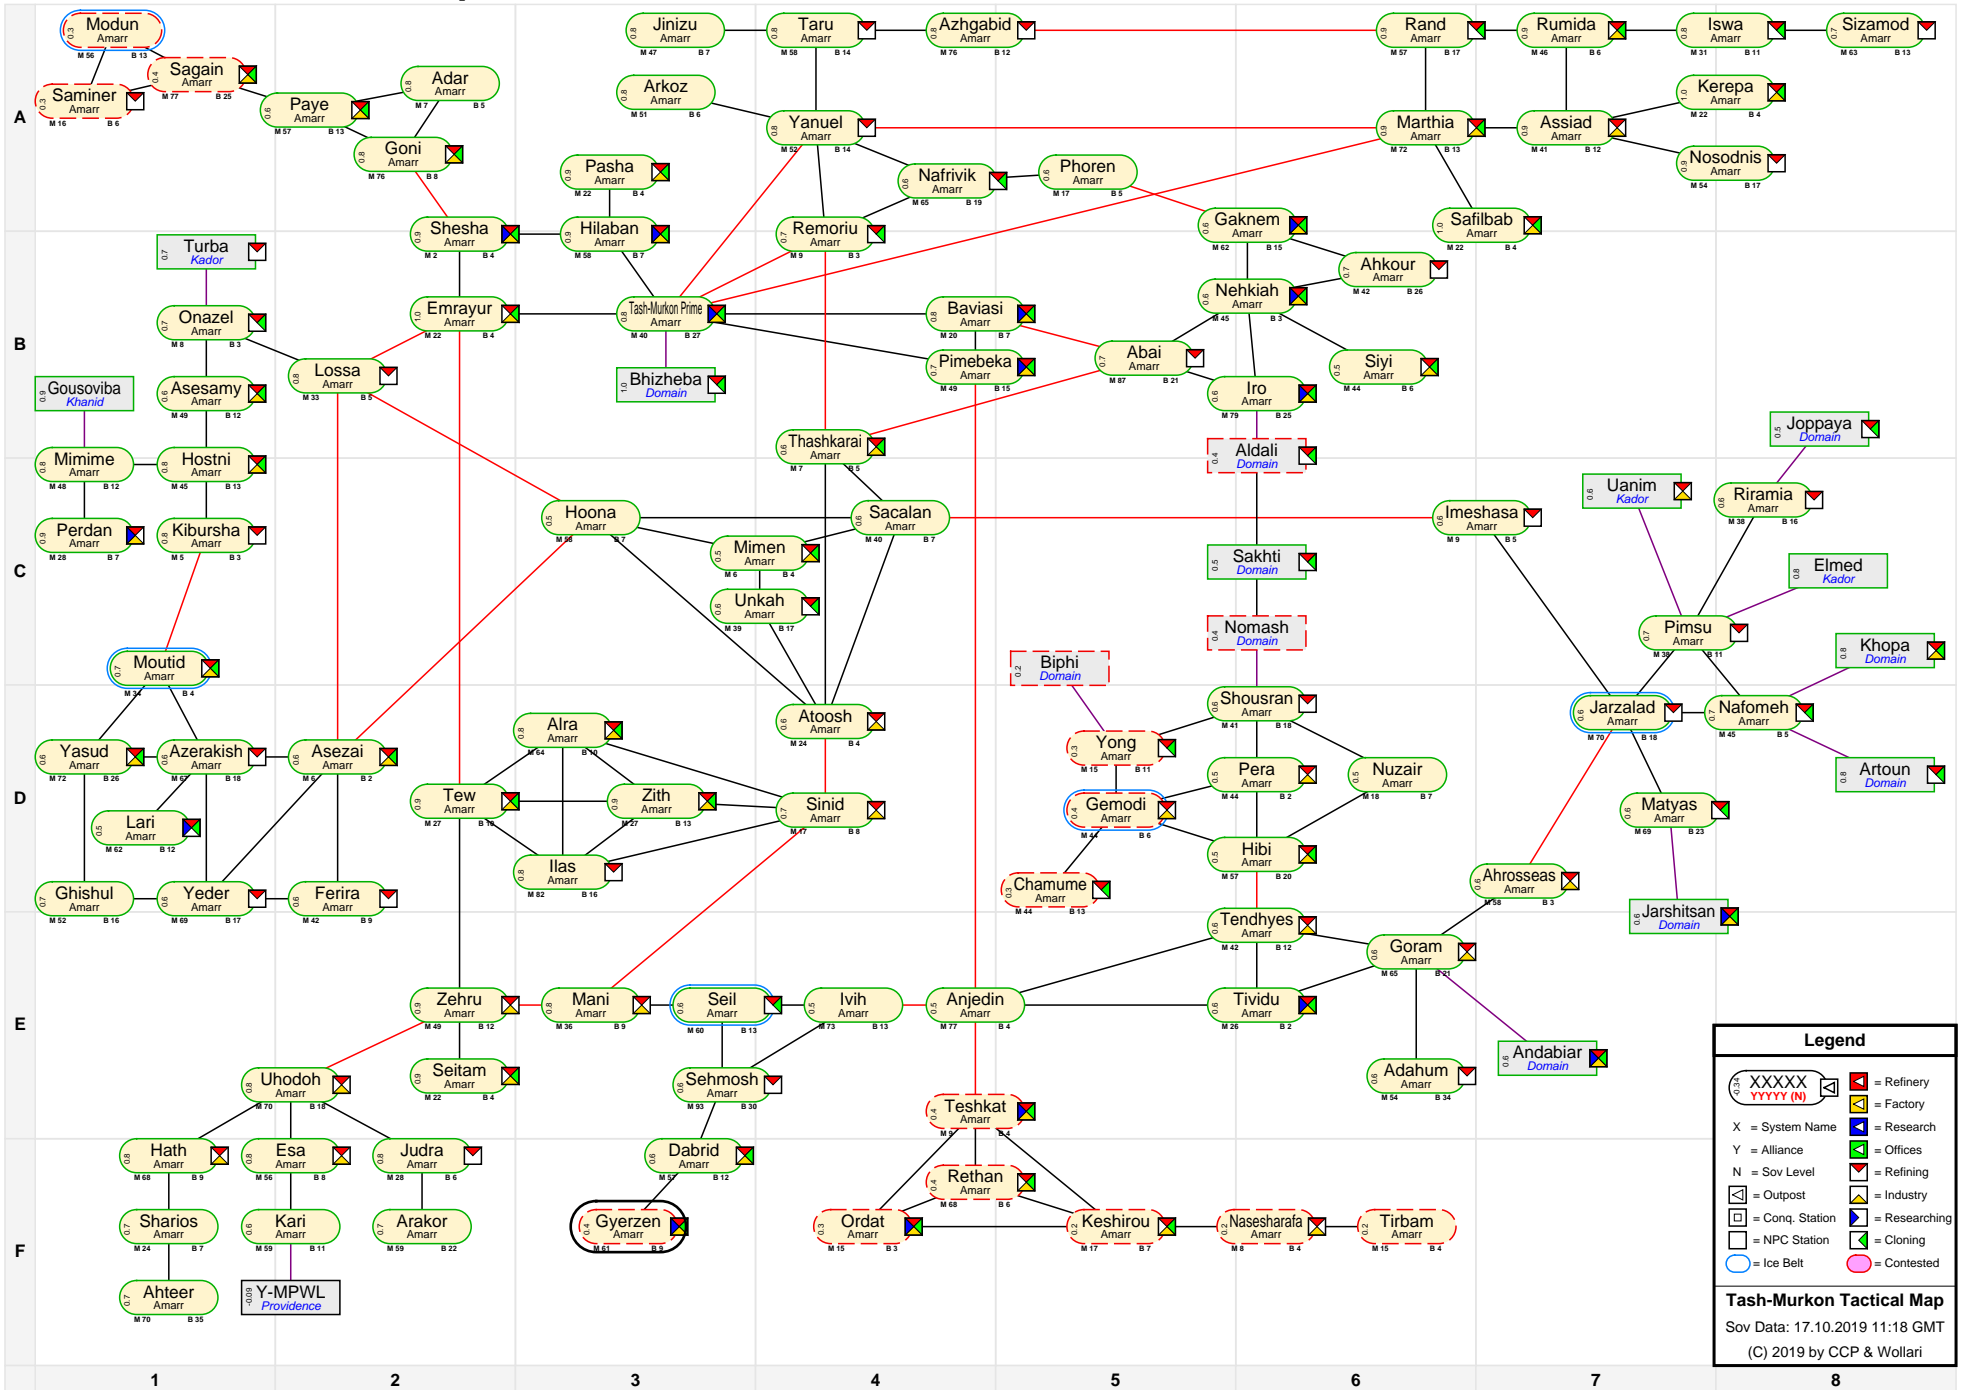

# Tash-Murkon Tactical Map

**Legend**

- = Refinery
- = Factory
- = System Name
- = Alliance
- = Sov Level
- = Outpost
- = Conq. Station
- = NPC Station
- = Cloning
- = Contested
- = Research
- = Offices
- = Refining
- = Industry

**Tash-Murkon Tactical Map**  
 Sov Data: 17.10.2019 11:18 GMT  
 (C) 2019 by CCP & Wollari