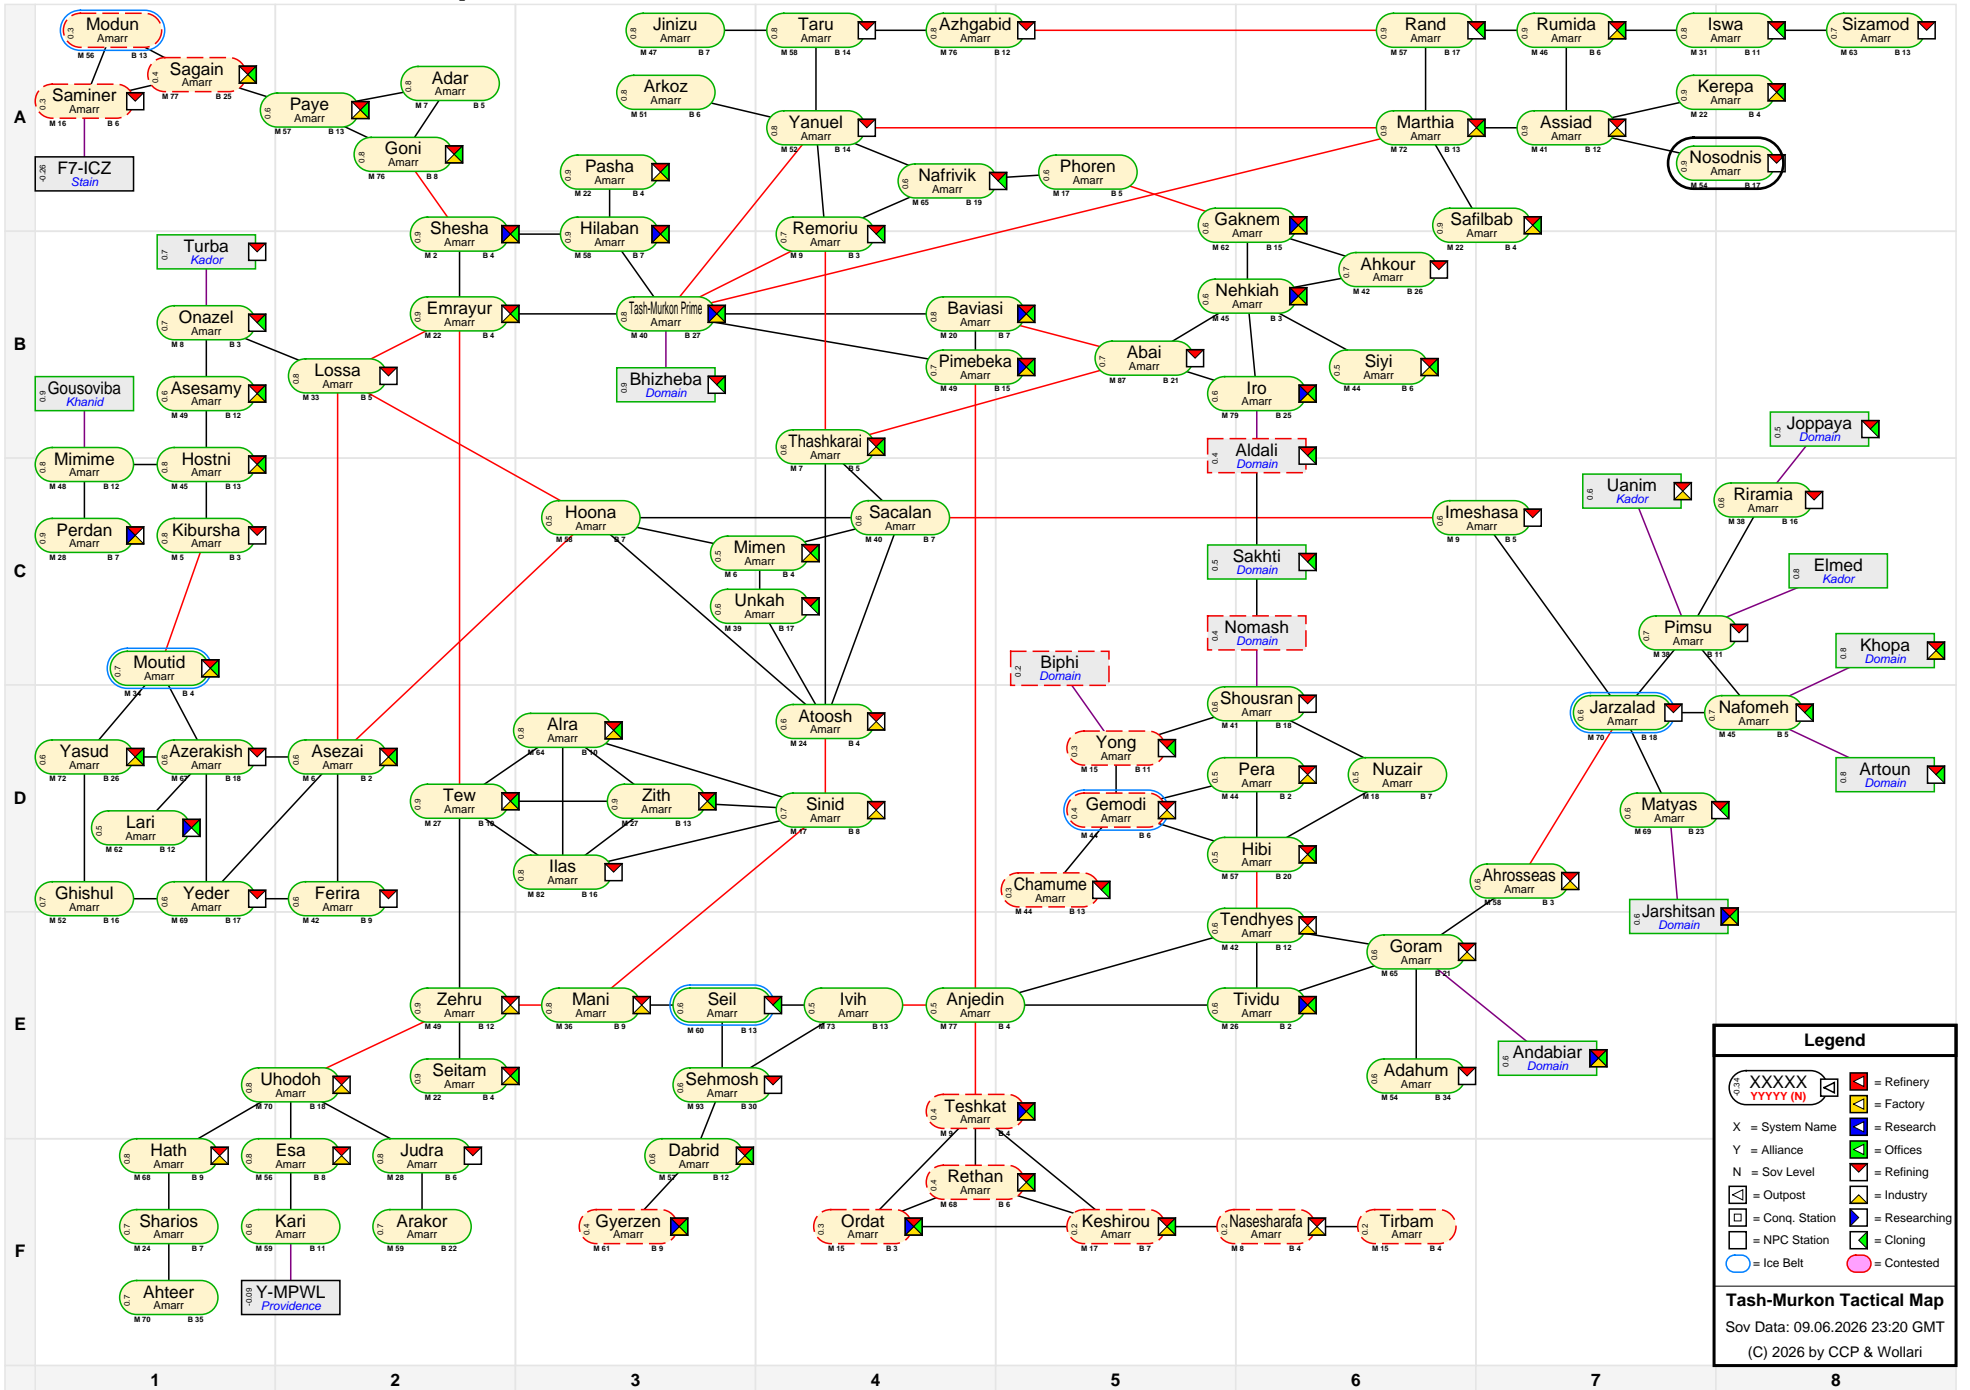

# Tash-Murkon Tactical Map

**Legend**

- XXXXX (with icons) = Refinery
- YYYY (N) (with icon) = Factory
- X = System Name
- Y = Alliance
- N = Sov Level
- (with icon) = Outpost
- (with icon) = Conq. Station
- (with icon) = NPC Station
- (with icon) = Ice Belt
- (with icon) = Contested
- (with icon) = Research
- (with icon) = Offices
- (with icon) = Refining
- (with icon) = Industry

**Tash-Murkon Tactical Map**  
 Sov Data: 09.06.2026 23:20 GMT  
 (C) 2026 by CCP & Wollari