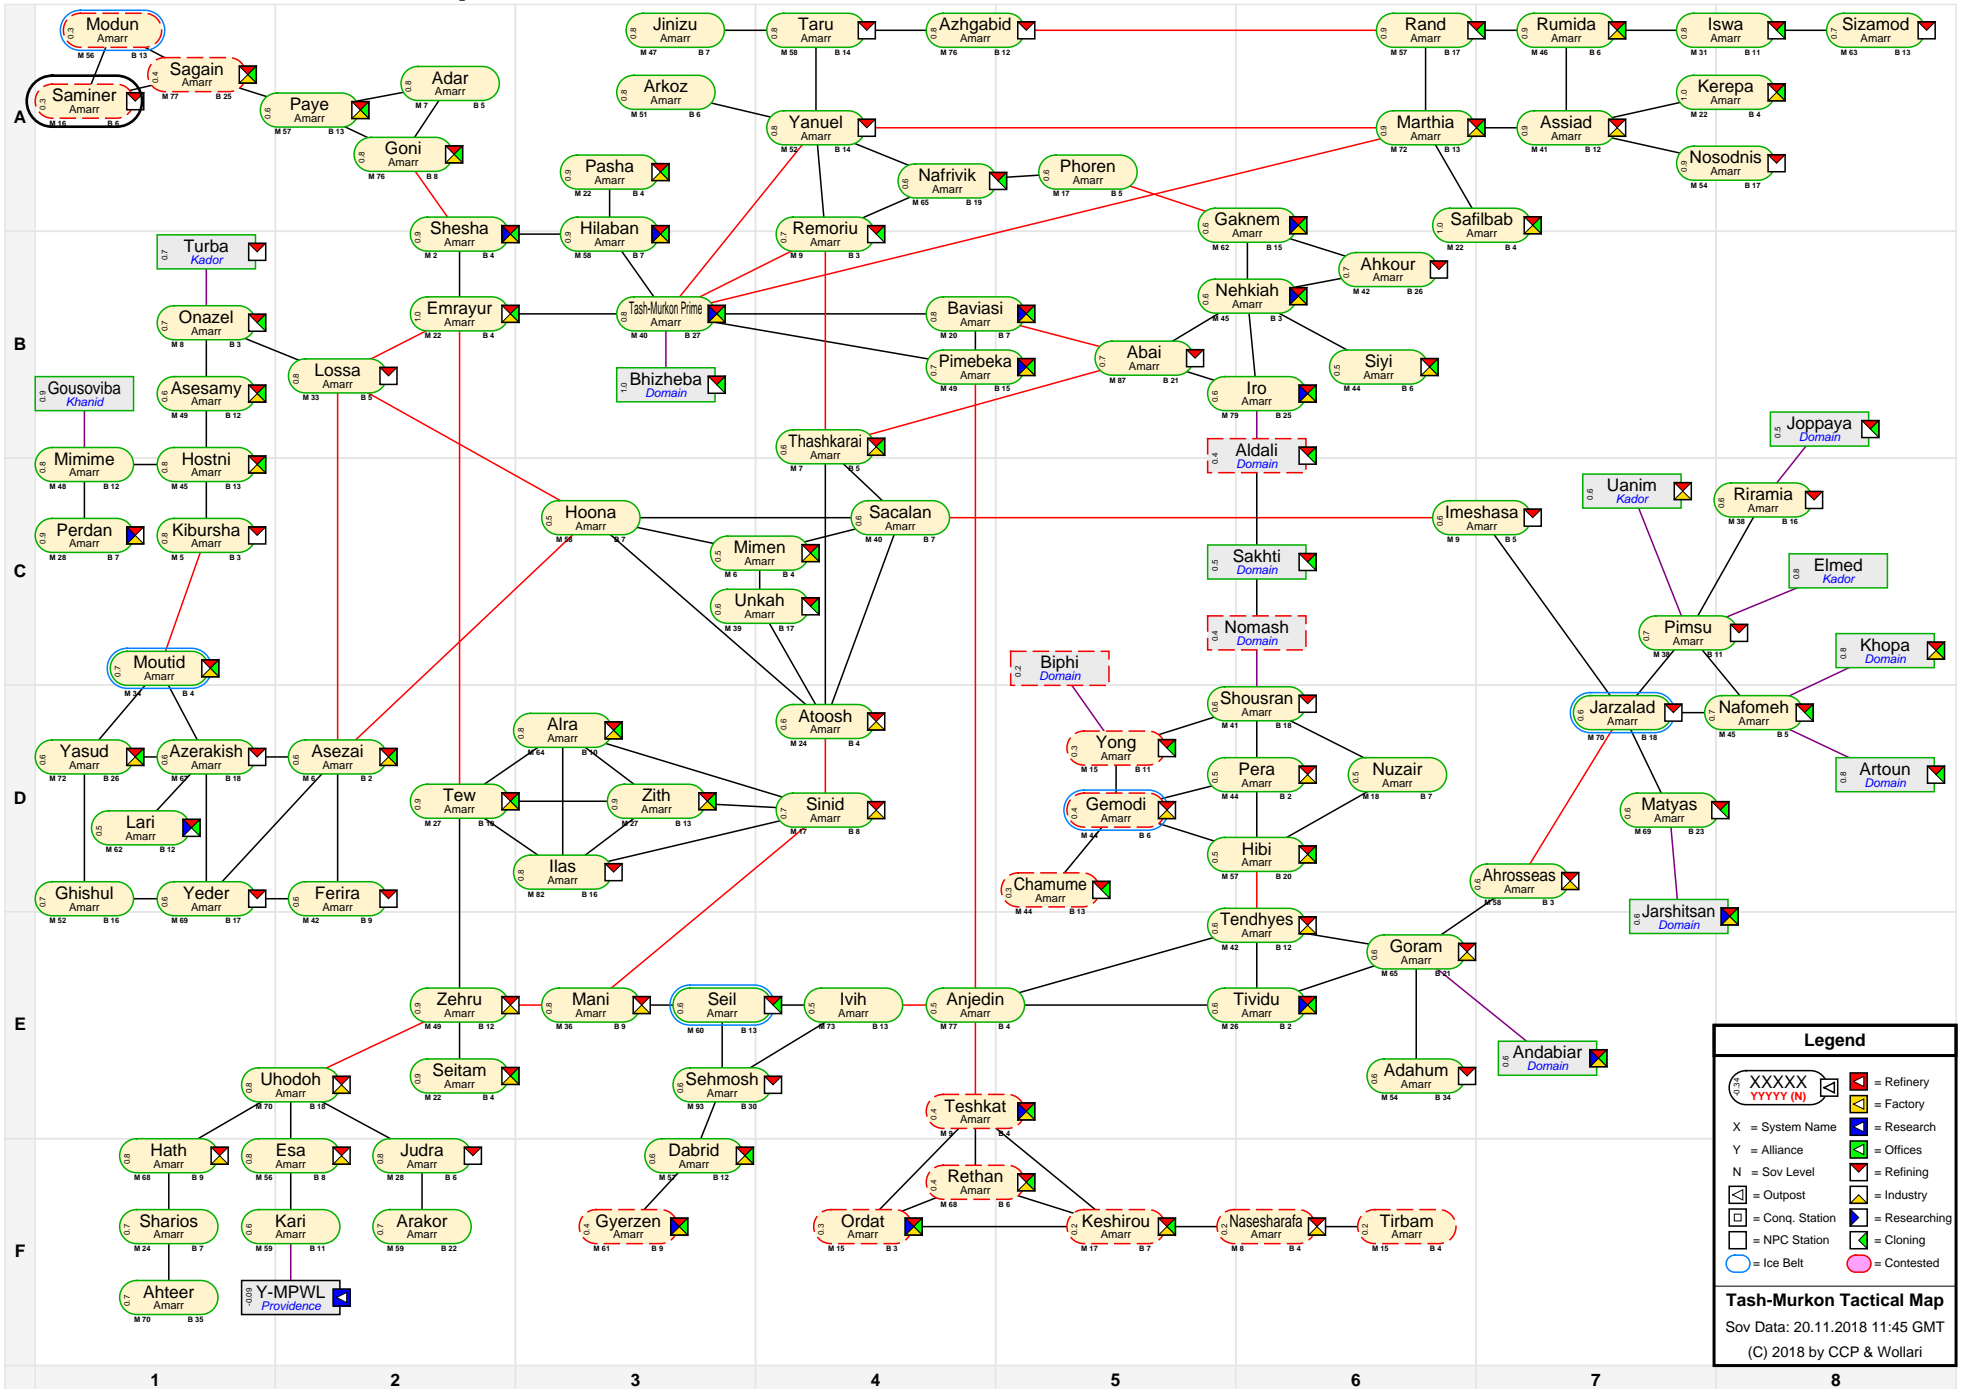

# Tash-Murkon Tactical Map

**Legend**

- XXXXXX (with icons) = Refinery
- XXXXXX (with icon) = Factory
- X = System Name
- Y = Alliance
- N = Sov Level
- N (with icon) = Research
- N (with icon) = Offices
- N (with icon) = Refining
- N (with icon) = Industry
- N (with icon) = Outpost
- N (with icon) = Conq. Station
- N (with icon) = Researching
- N (with icon) = NPC Station
- N (with icon) = Cloning
- = Ice Belt
- = Contested

**Tash-Murkon Tactical Map**  
 Sov Data: 20.11.2018 11:45 GMT  
 (C) 2018 by CCP & Wollari