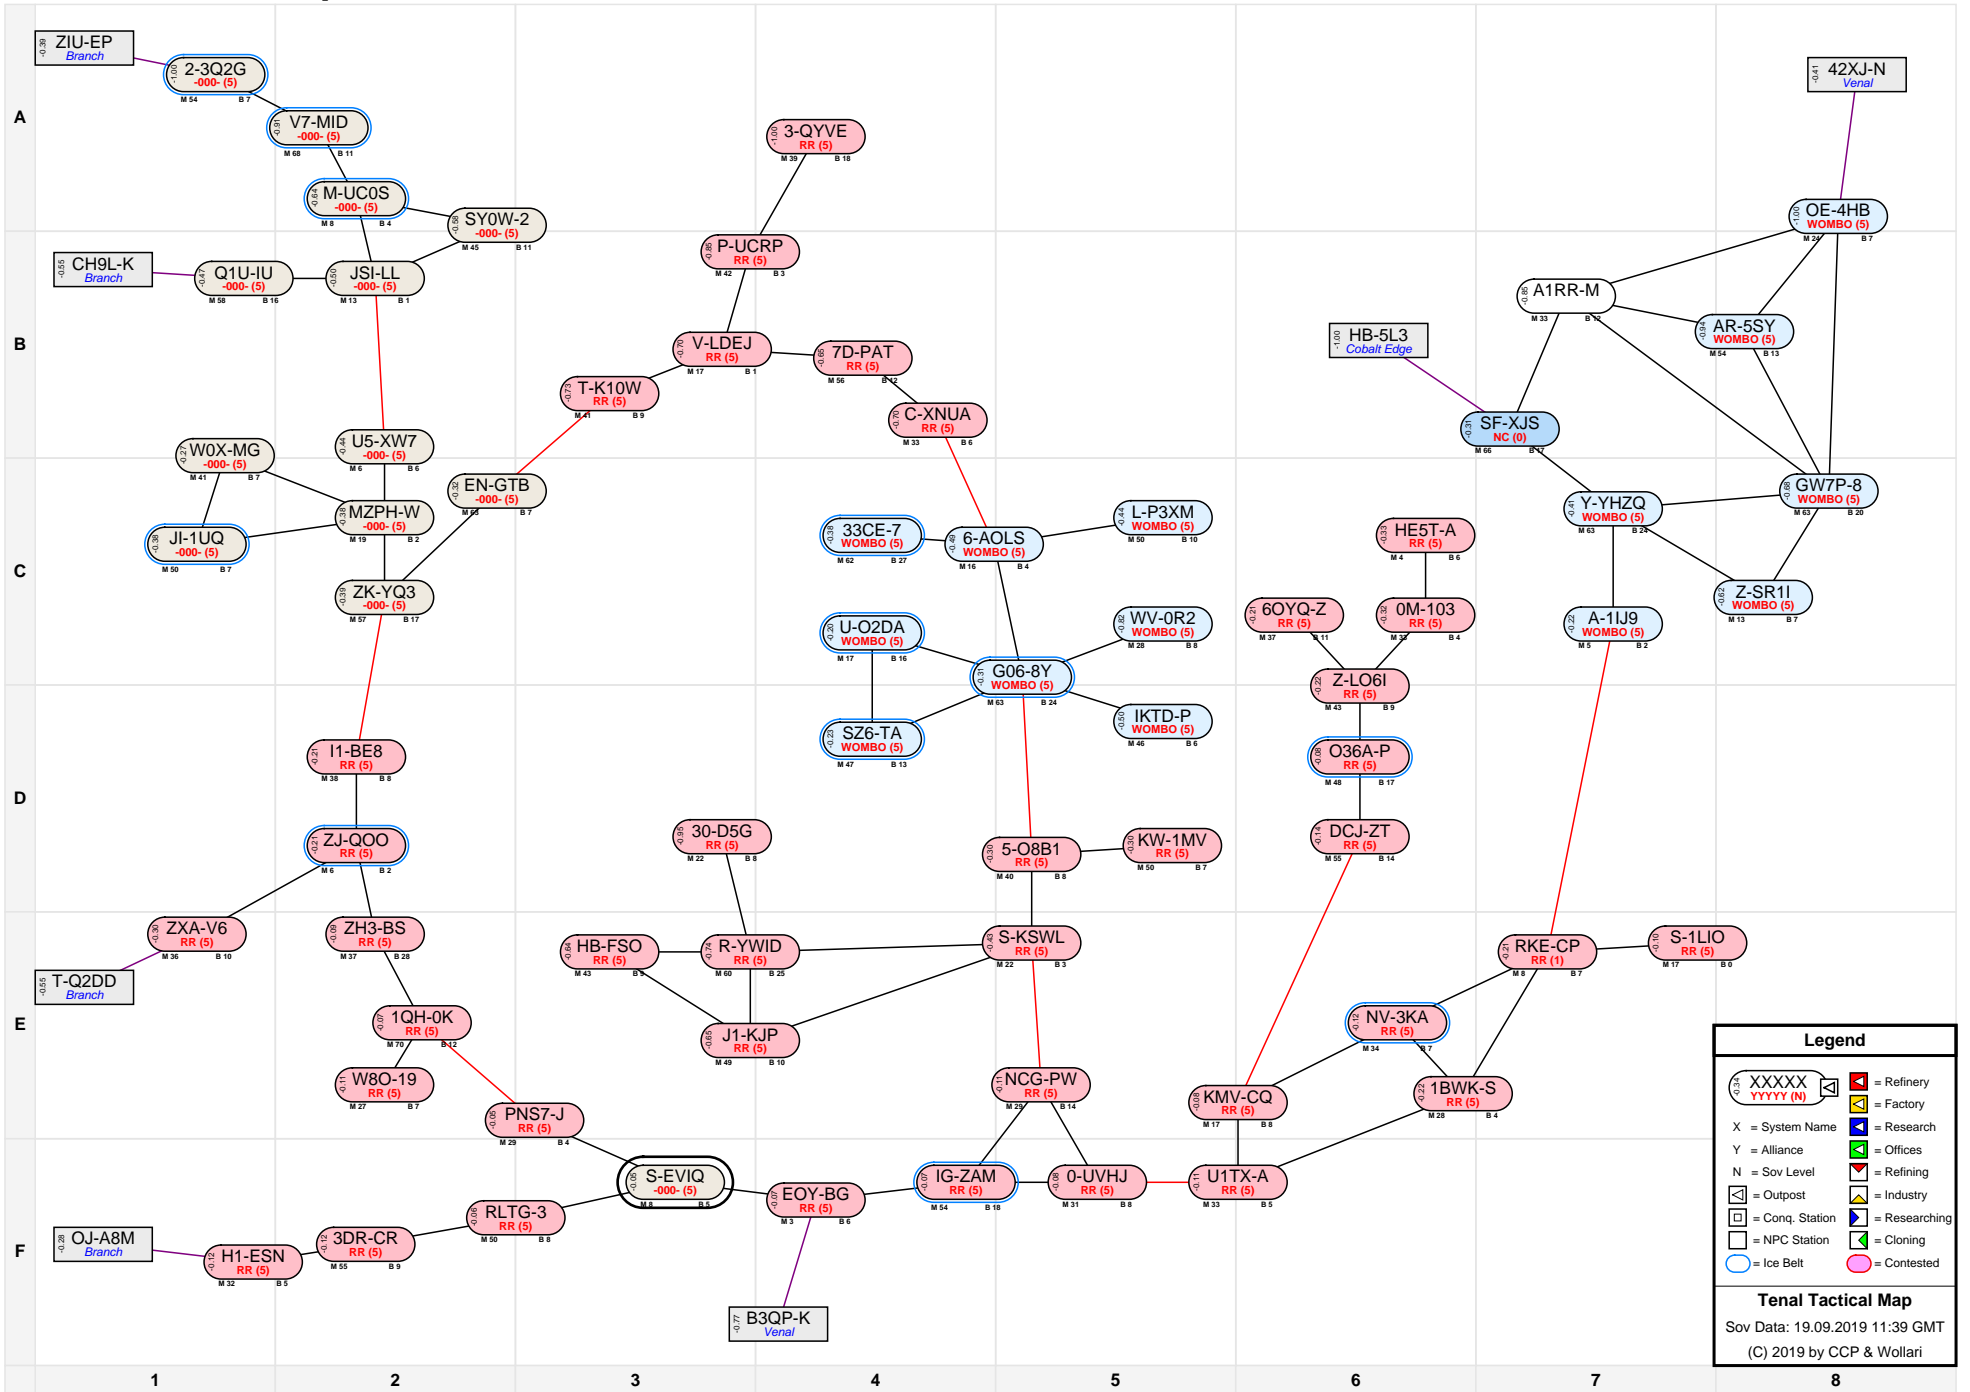

Tenal Tactical Map

Legend

- XXXXX (with icons) = Refinery
- YYYYY (N) (with icon) = Factory
- X = System Name
- Y = Alliance
- N = Sov Level
- [Icon] = Outpost
- [Icon] = Conq. Station
- [Icon] = NPC Station
- [Icon] = Researching
- [Icon] = Cloning
- [Icon] = Contested
- [Icon] = Research
- [Icon] = Offices
- [Icon] = Refining
- [Icon] = Industry

Tenal Tactical Map
 Sov Data: 19.09.2019 11:39 GMT
 (C) 2019 by CCP & Wollari