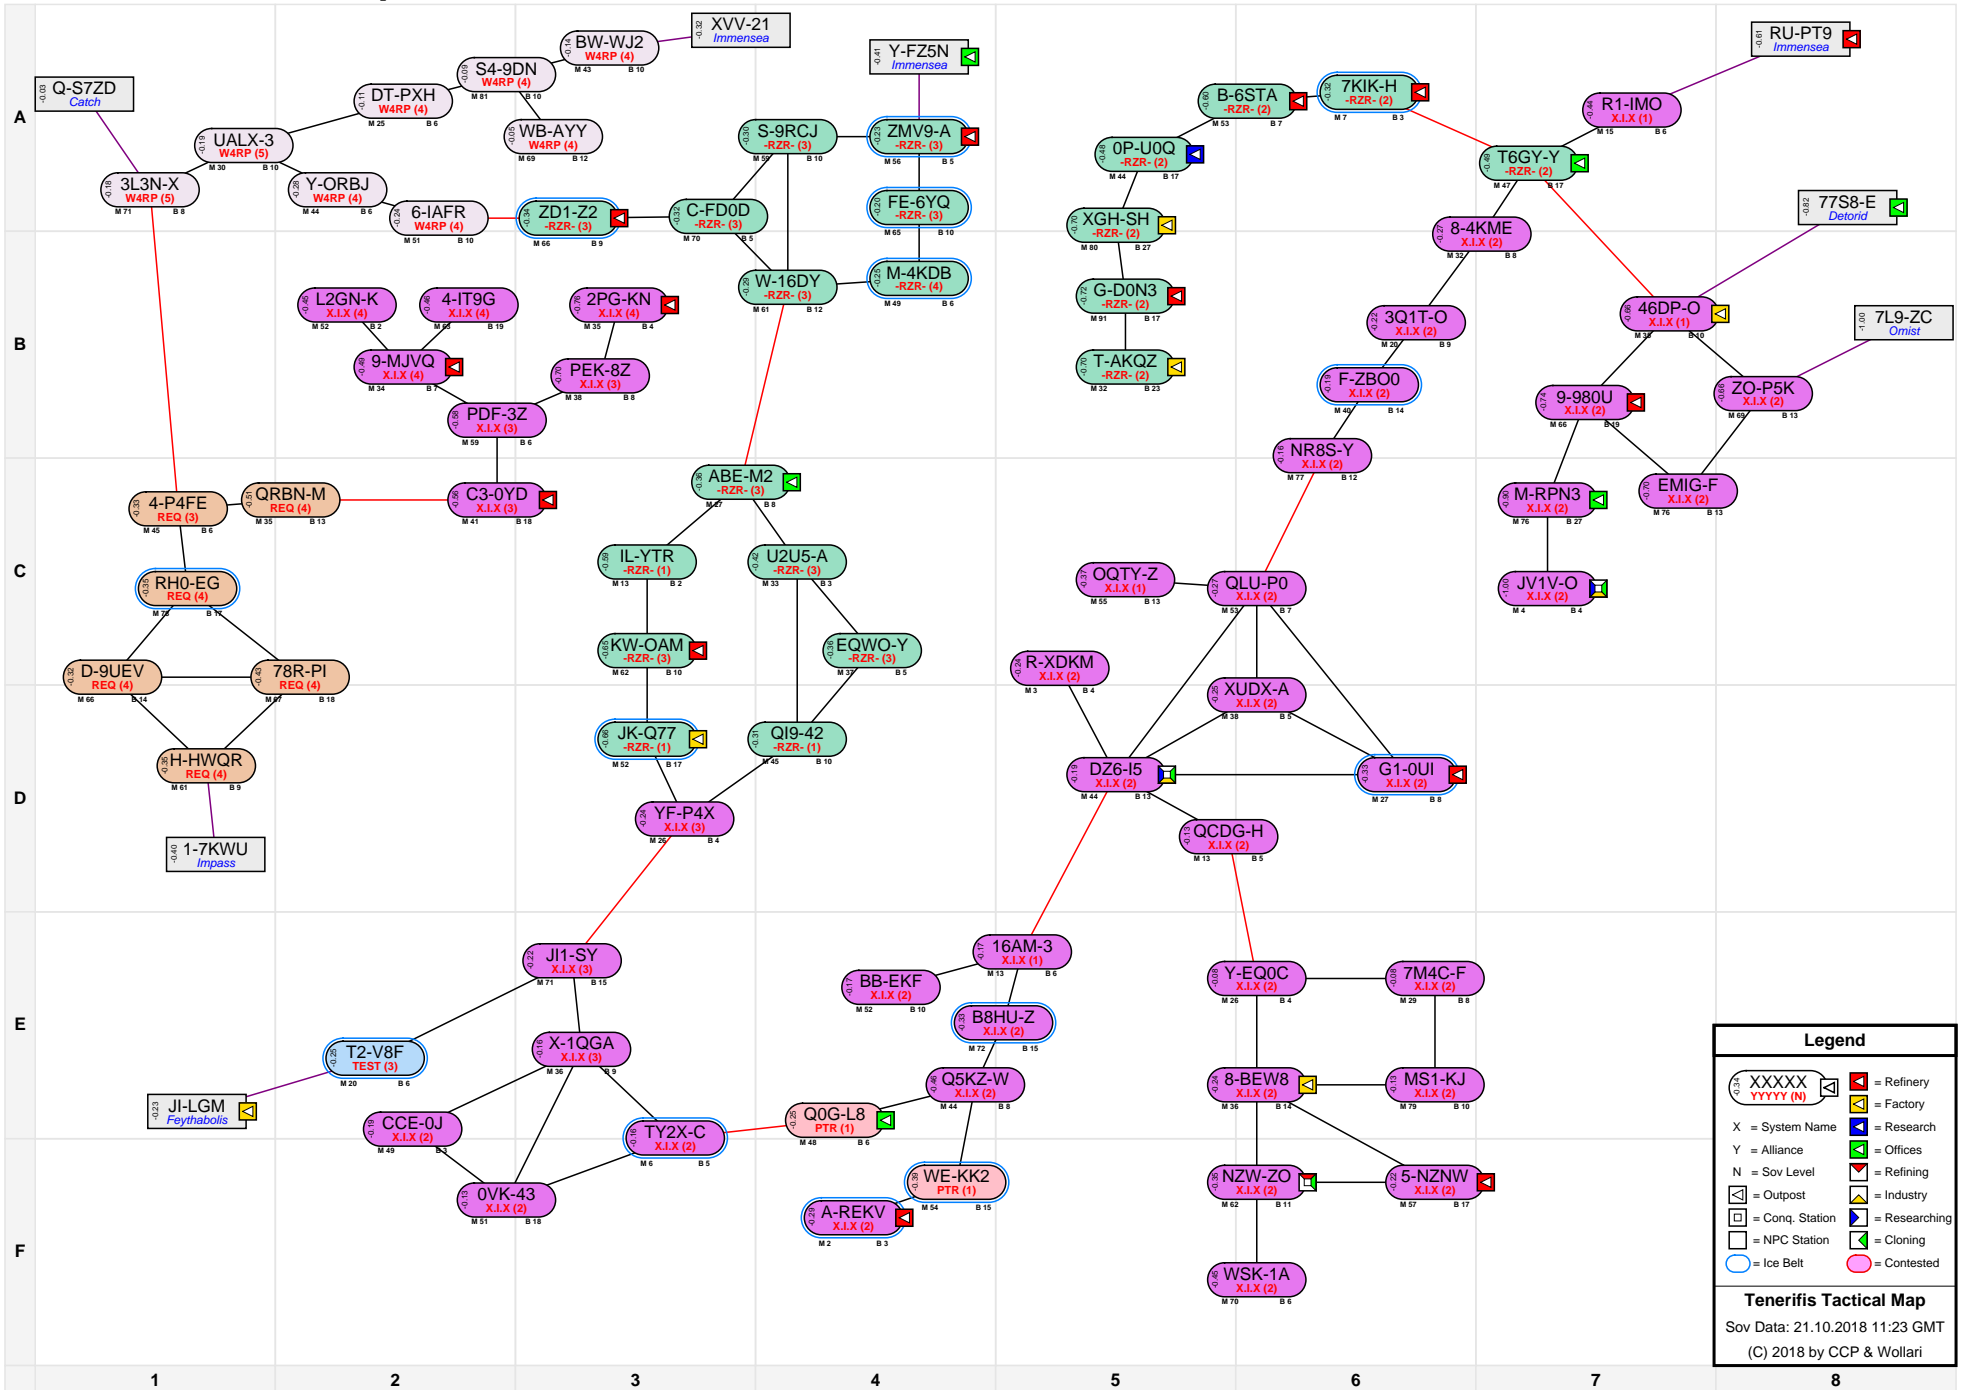

Tenerifis Tactical Map

Legend

- XXXXX YYYYY (N) [Icon] = Refinery
- X [Icon] = System Name
- Y [Icon] = Alliance
- N [Icon] = Sov Level
- [Icon] = Outpost
- [Icon] = Conq. Station
- [Icon] = NPC Station
- [Icon] = Ice Belt
- [Icon] = Contested
- [Icon] = Factory
- [Icon] = Research
- [Icon] = Offices
- [Icon] = Refining
- [Icon] = Industry
- [Icon] = Researching
- [Icon] = Cloning

Tenerifis Tactical Map
 Sov Data: 21.10.2018 11:23 GMT
 (C) 2018 by CCP & Wollari