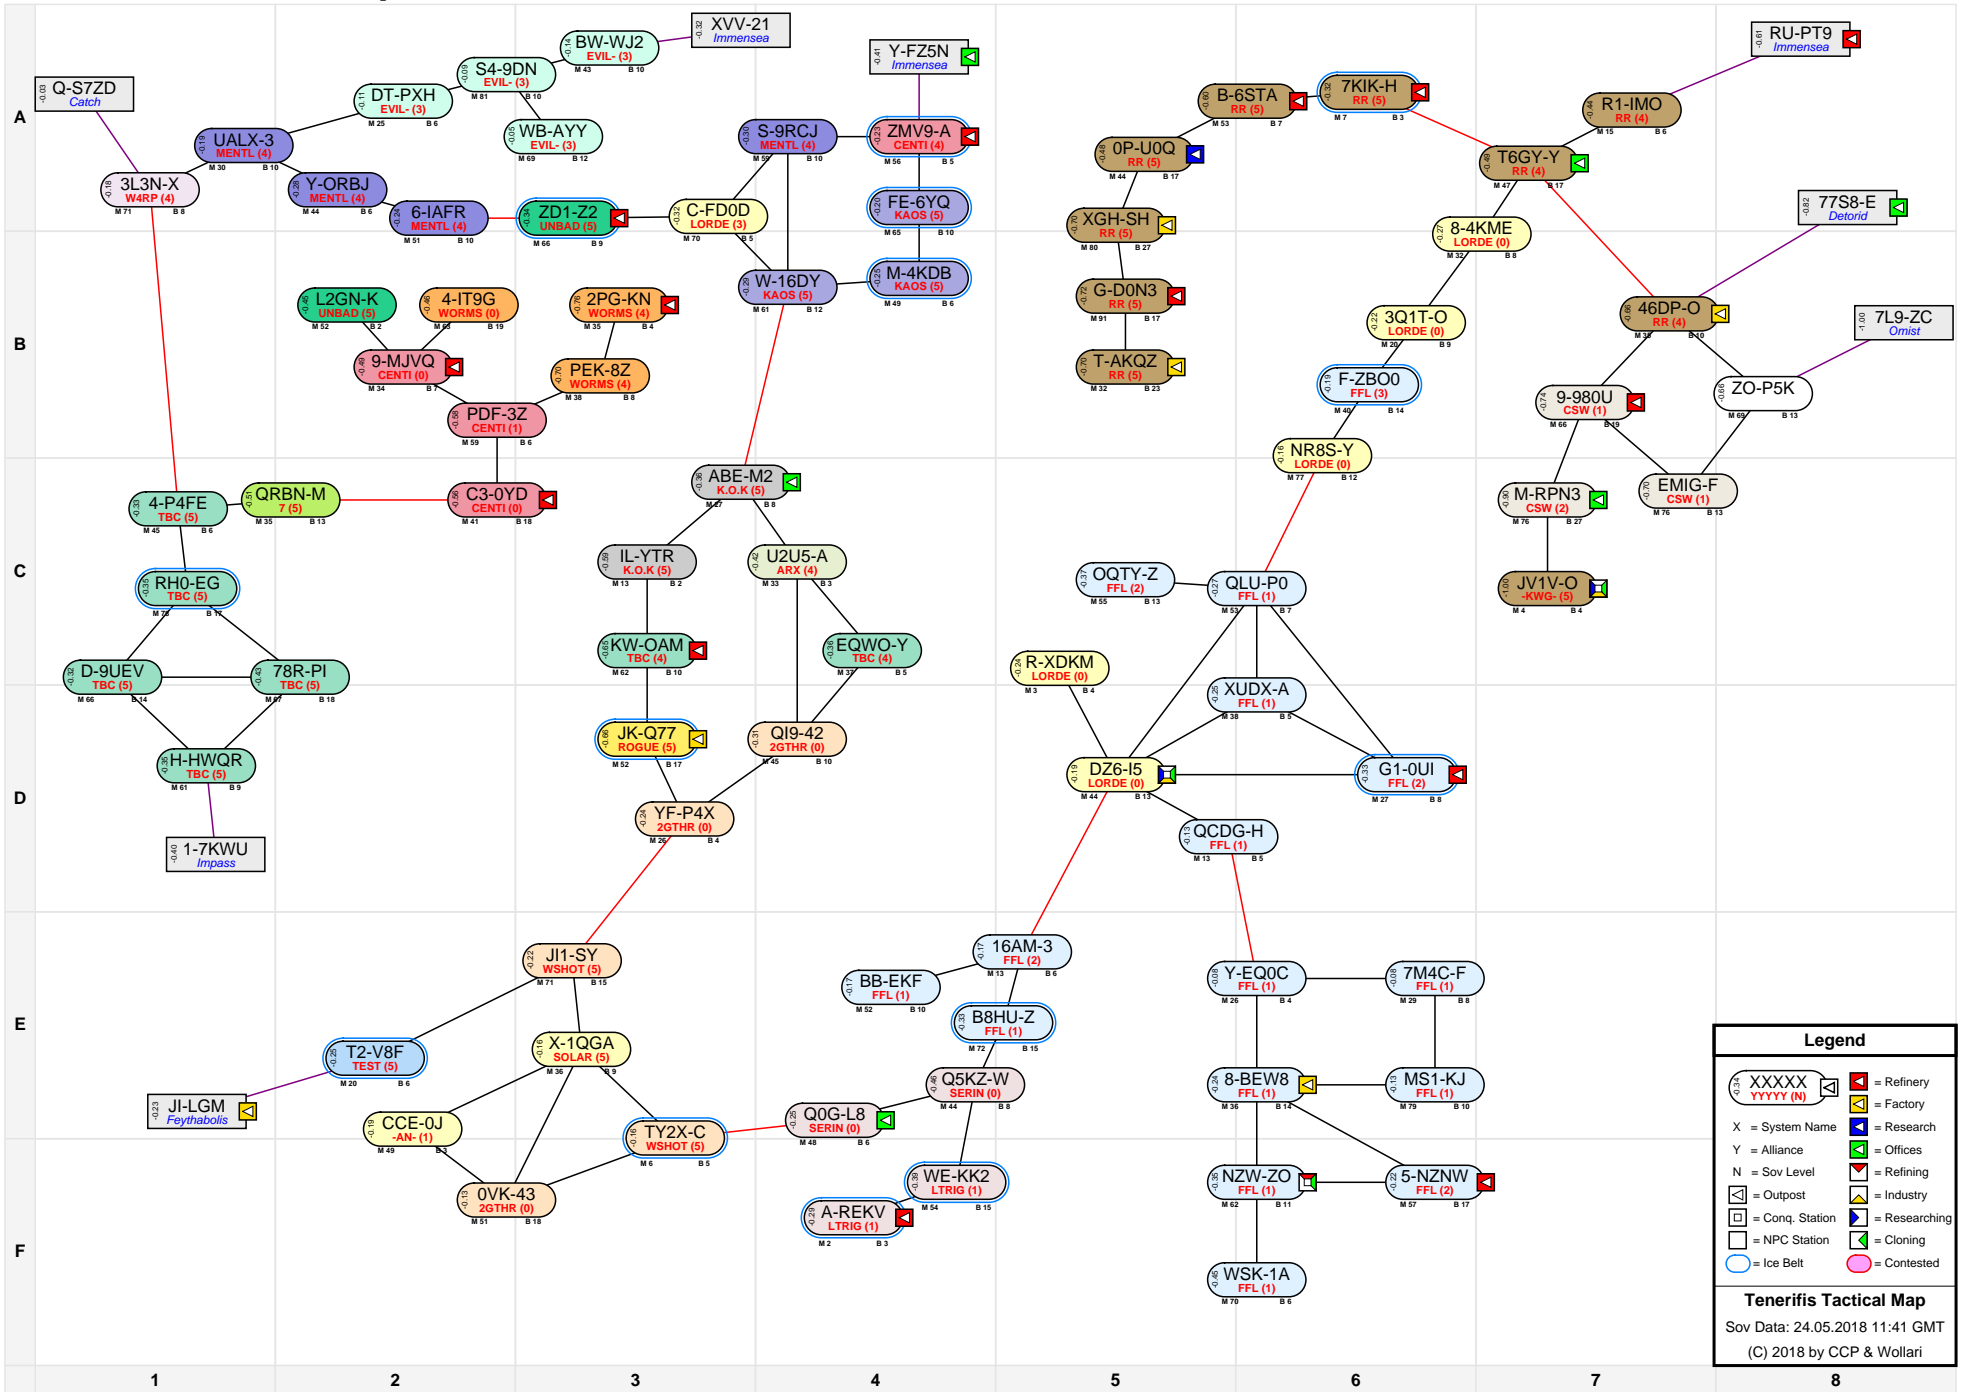

Tenerifis Tactical Map

Legend

- XXXXX YYYYY (N) [Icon] = Refinery
- X = System Name [Icon] = Factory
- Y = Alliance [Icon] = Research
- N = Sov Level [Icon] = Offices
- [Icon] = Refining
- [Icon] = Outpost
- [Icon] = Industry
- [Icon] = Conq. Station
- [Icon] = Researching
- [Icon] = NPC Station
- [Icon] = Cloning
- [Icon] = Ice Belt
- [Icon] = Contested

Tenerifis Tactical Map
 Sov Data: 24.05.2018 11:41 GMT
 (C) 2018 by CCP & Wollari