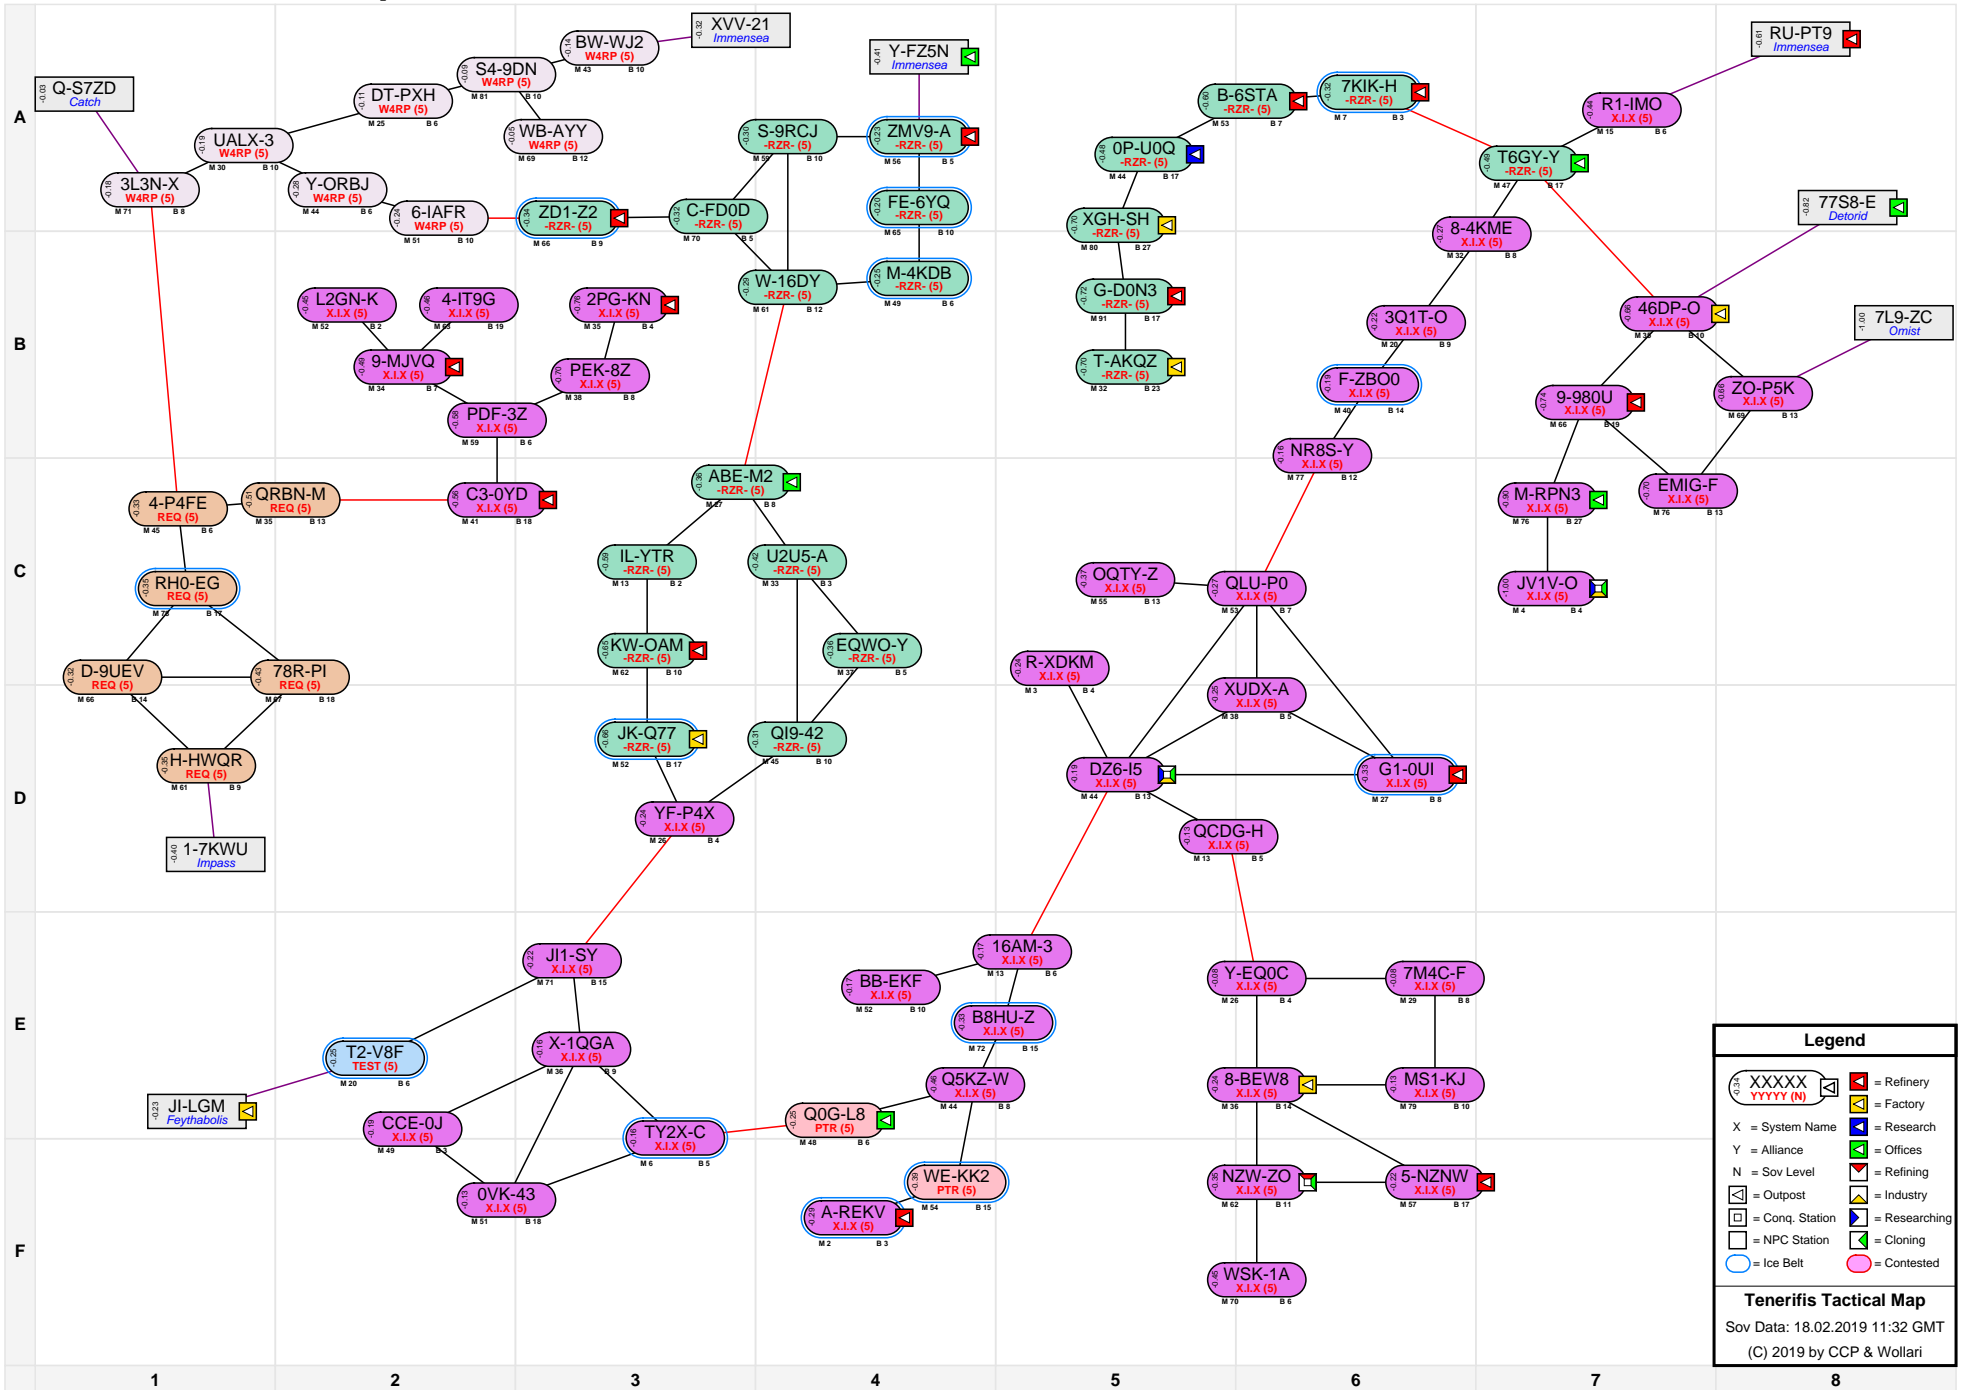

Tenerifis Tactical Map

Legend

- XXXXX (Y) = System Name
- X = Alliance
- Y = Alliance
- N = Sov Level
- = Outpost
- = Conq. Station
- = NPC Station
- = Ice Belt
- ◻ = Contested
- ◻ = Refinery
- ◻ = Factory
- ◻ = Research
- ◻ = Offices
- ◻ = Refining
- ◻ = Industry
- ◻ = Researching
- ◻ = Cloning

Tenerifis Tactical Map
 Sov Data: 18.02.2019 11:32 GMT
 (C) 2019 by CCP & Wollari