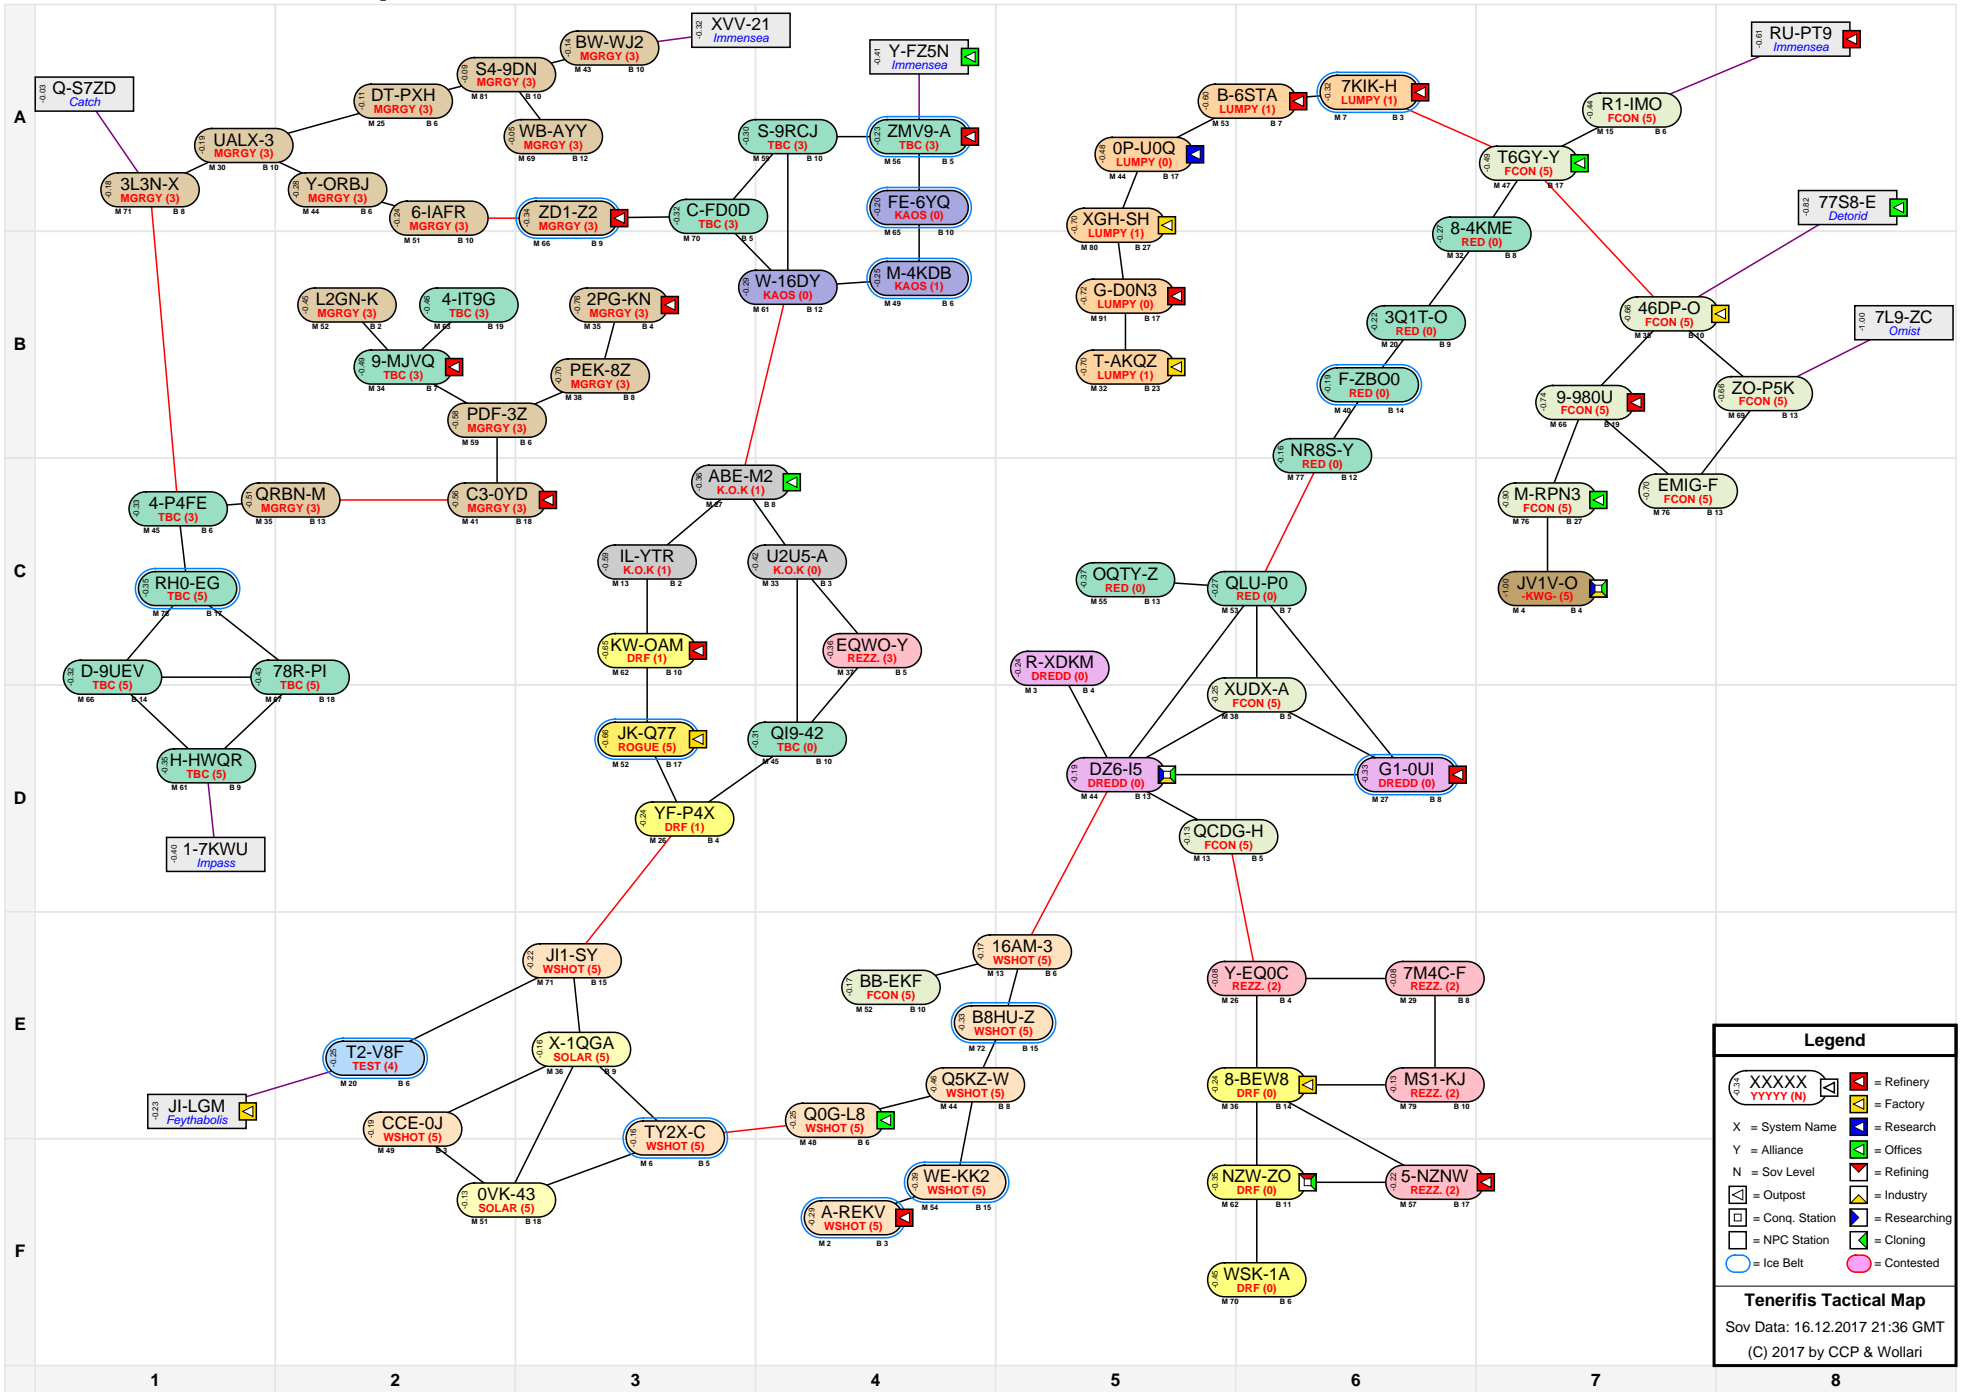

Tenerifis Tactical Map

Legend

- XXXXX YYYYY (N) = Ship System Name
- X = System Name
- Y = Alliance
- N = Sov Level
- [Red Triangle] = Refinery
- [Green Triangle] = Research
- [Blue Triangle] = Offices
- [Red Square] = Refining
- [Green Square] = Industry
- [Blue Square] = Outpost
- [Yellow Square] = Conq. Station
- [Purple Square] = Researching
- [White Square] = NPC Station
- [Green Square] = Cloning
- [Blue Circle] = Ice Belt
- [Pink Circle] = Contested

Tenerifis Tactical Map
 Sov Data: 16.12.2017 21:36 GMT
 (C) 2017 by CCP & Wollari