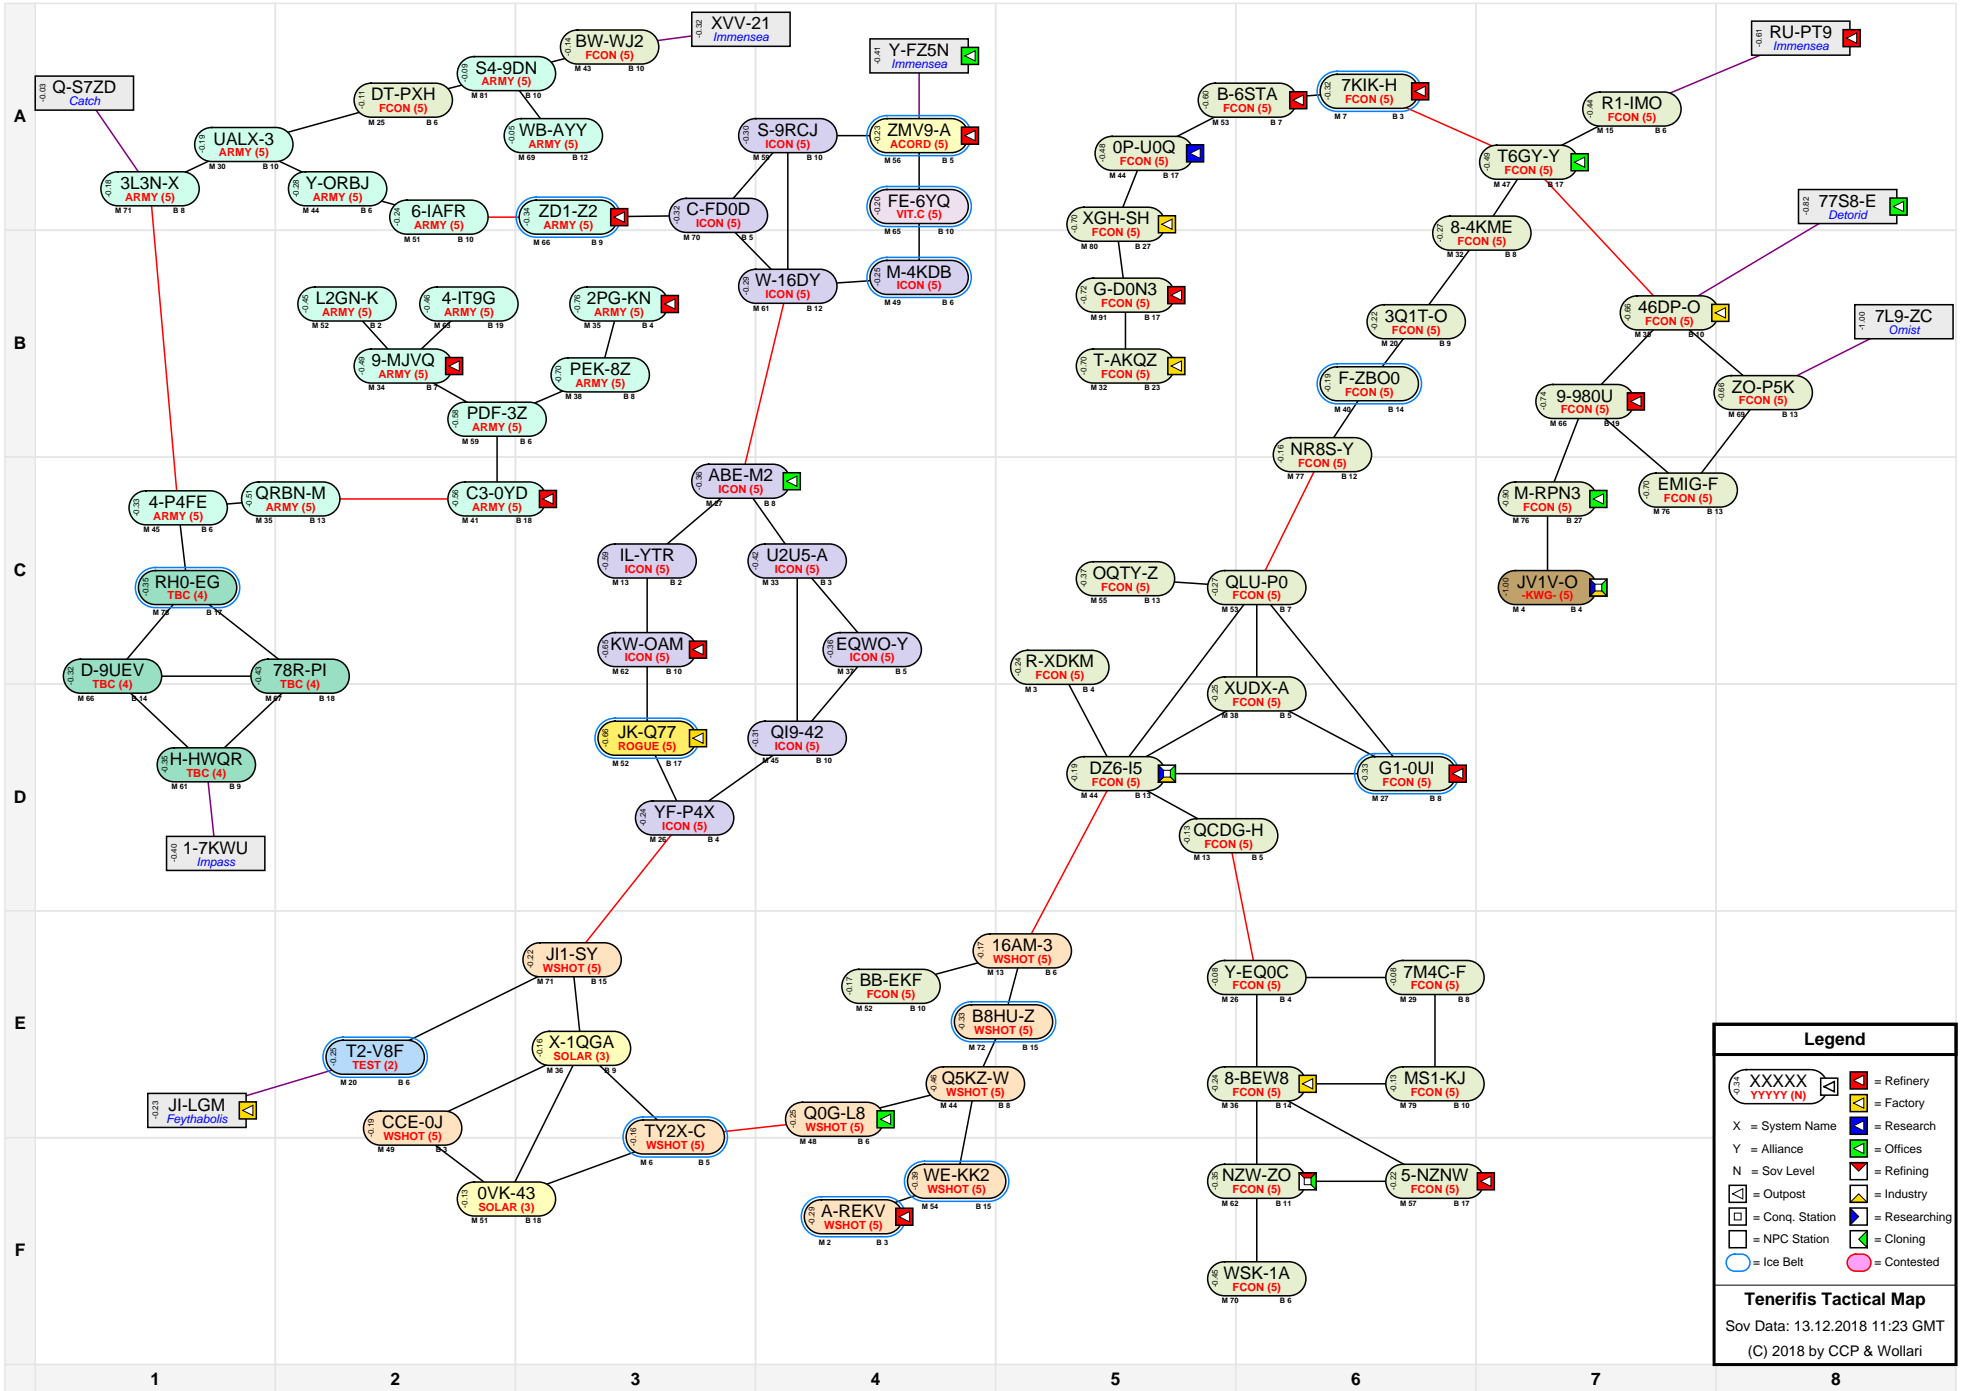

# Tenerifis Tactical Map

**Legend**

- XXXXX (Y) = Refinery
- XXXXX (N) = Factory
- X = System Name
- Y = Alliance
- N = Sov Level
- [Icon] = Outpost
- [Icon] = Conq. Station
- [Icon] = NPC Station
- [Icon] = Ice Belt
- [Icon] = Contested
- [Icon] = Research
- [Icon] = Offices
- [Icon] = Refining
- [Icon] = Industry
- [Icon] = Researching
- [Icon] = Cloning

**Tenerifis Tactical Map**  
 Sov Data: 13.12.2018 11:23 GMT  
 (C) 2018 by CCP & Wollari