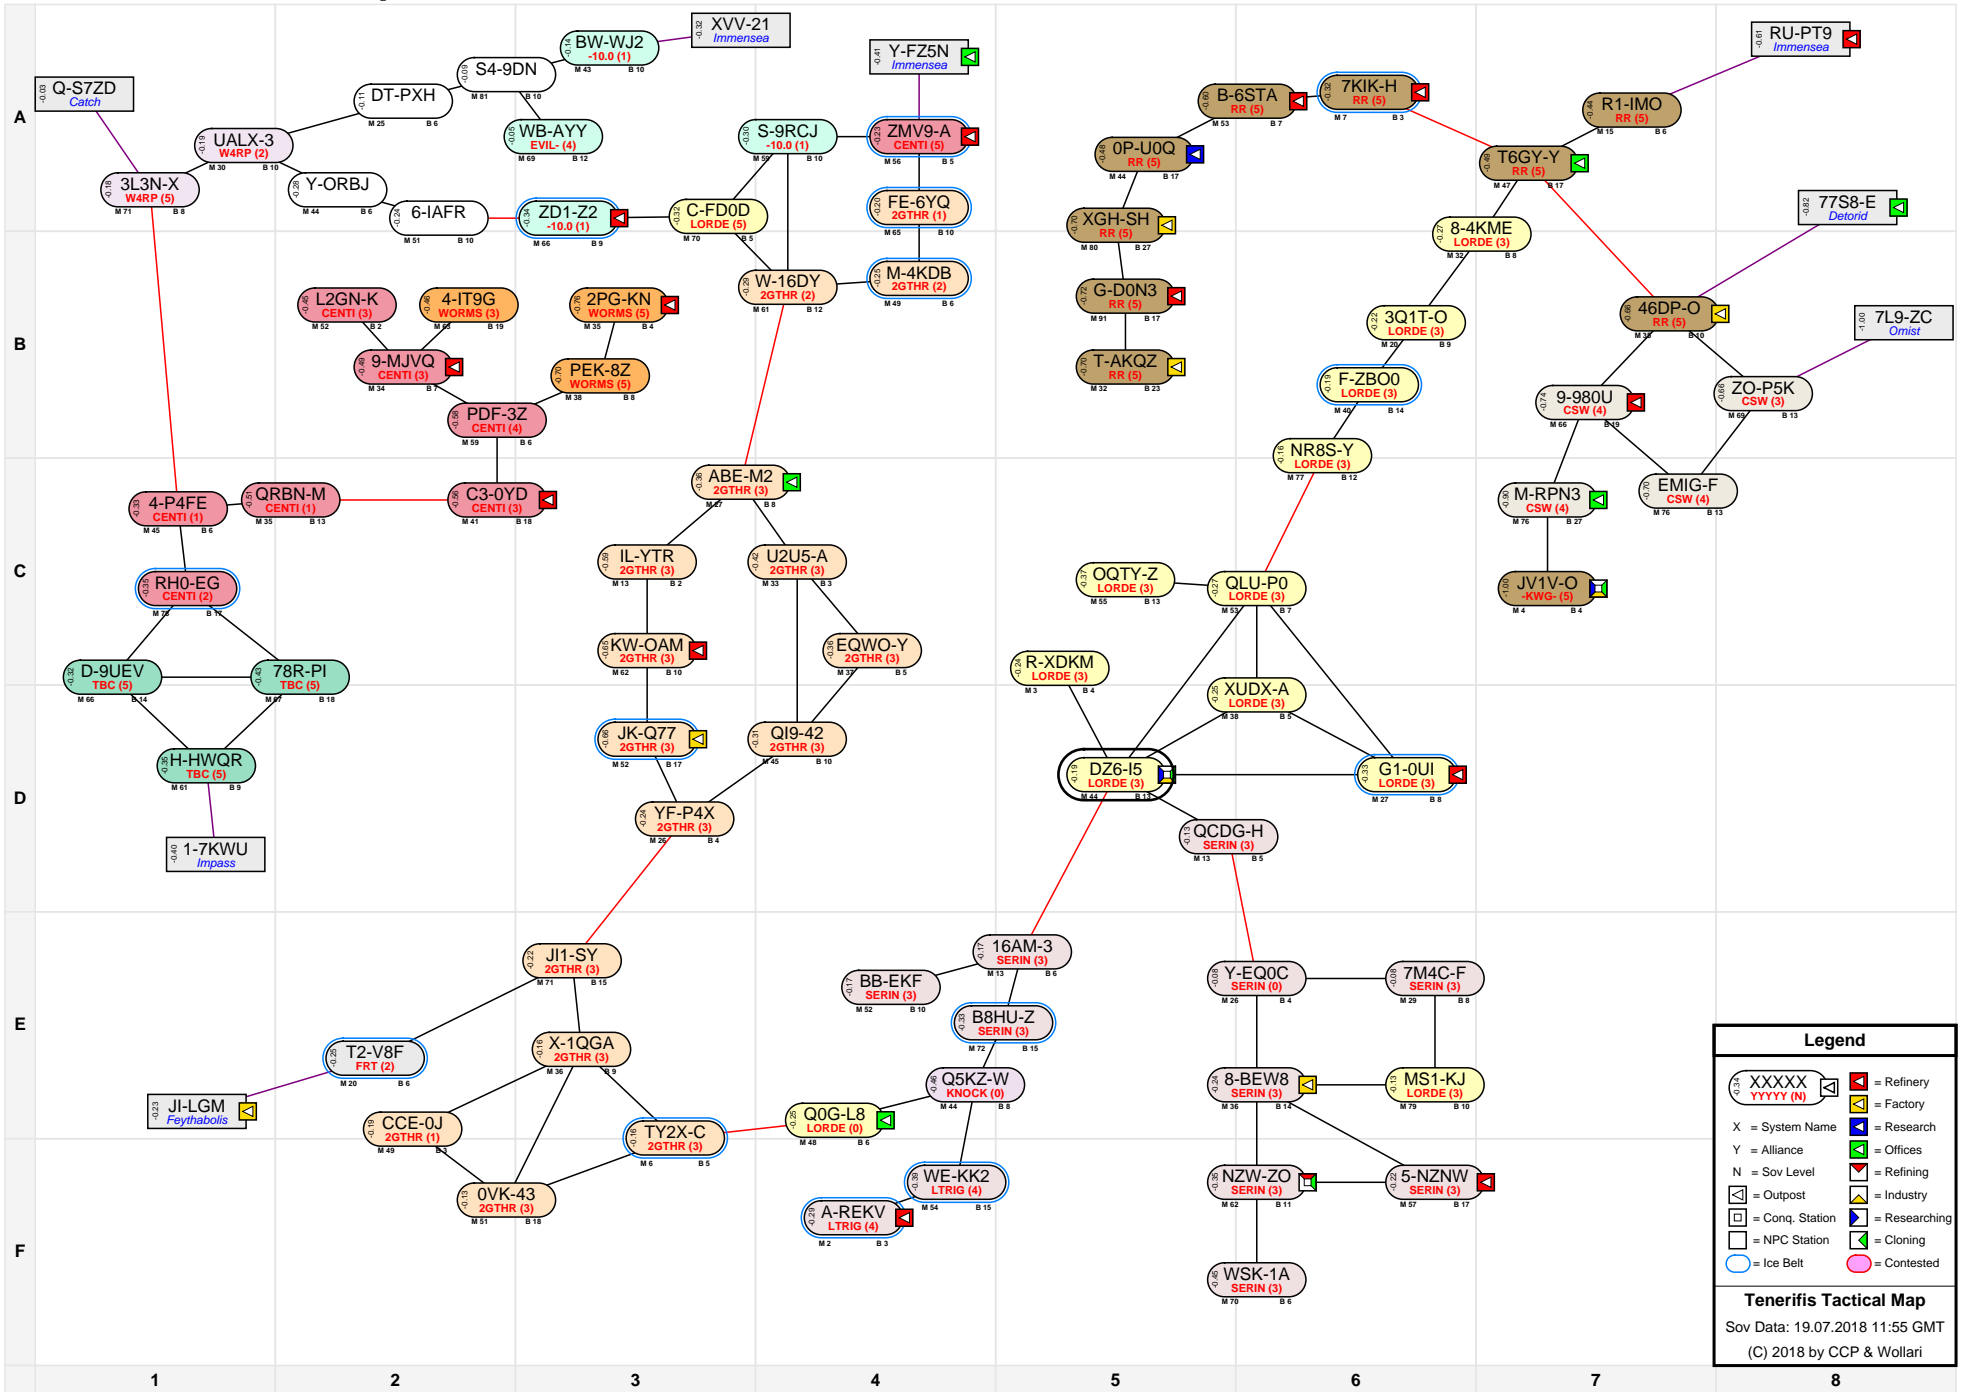

Tenerifis Tactical Map

Legend	
	= Refinery
	= Factory
	= Research
	= Offices
	= Refining
	= Industry
	= Researching
	= Cloning
	= Contested

Tenerifis Tactical Map
 Sov Data: 19.07.2018 11:55 GMT
 (C) 2018 by CCP & Wollari