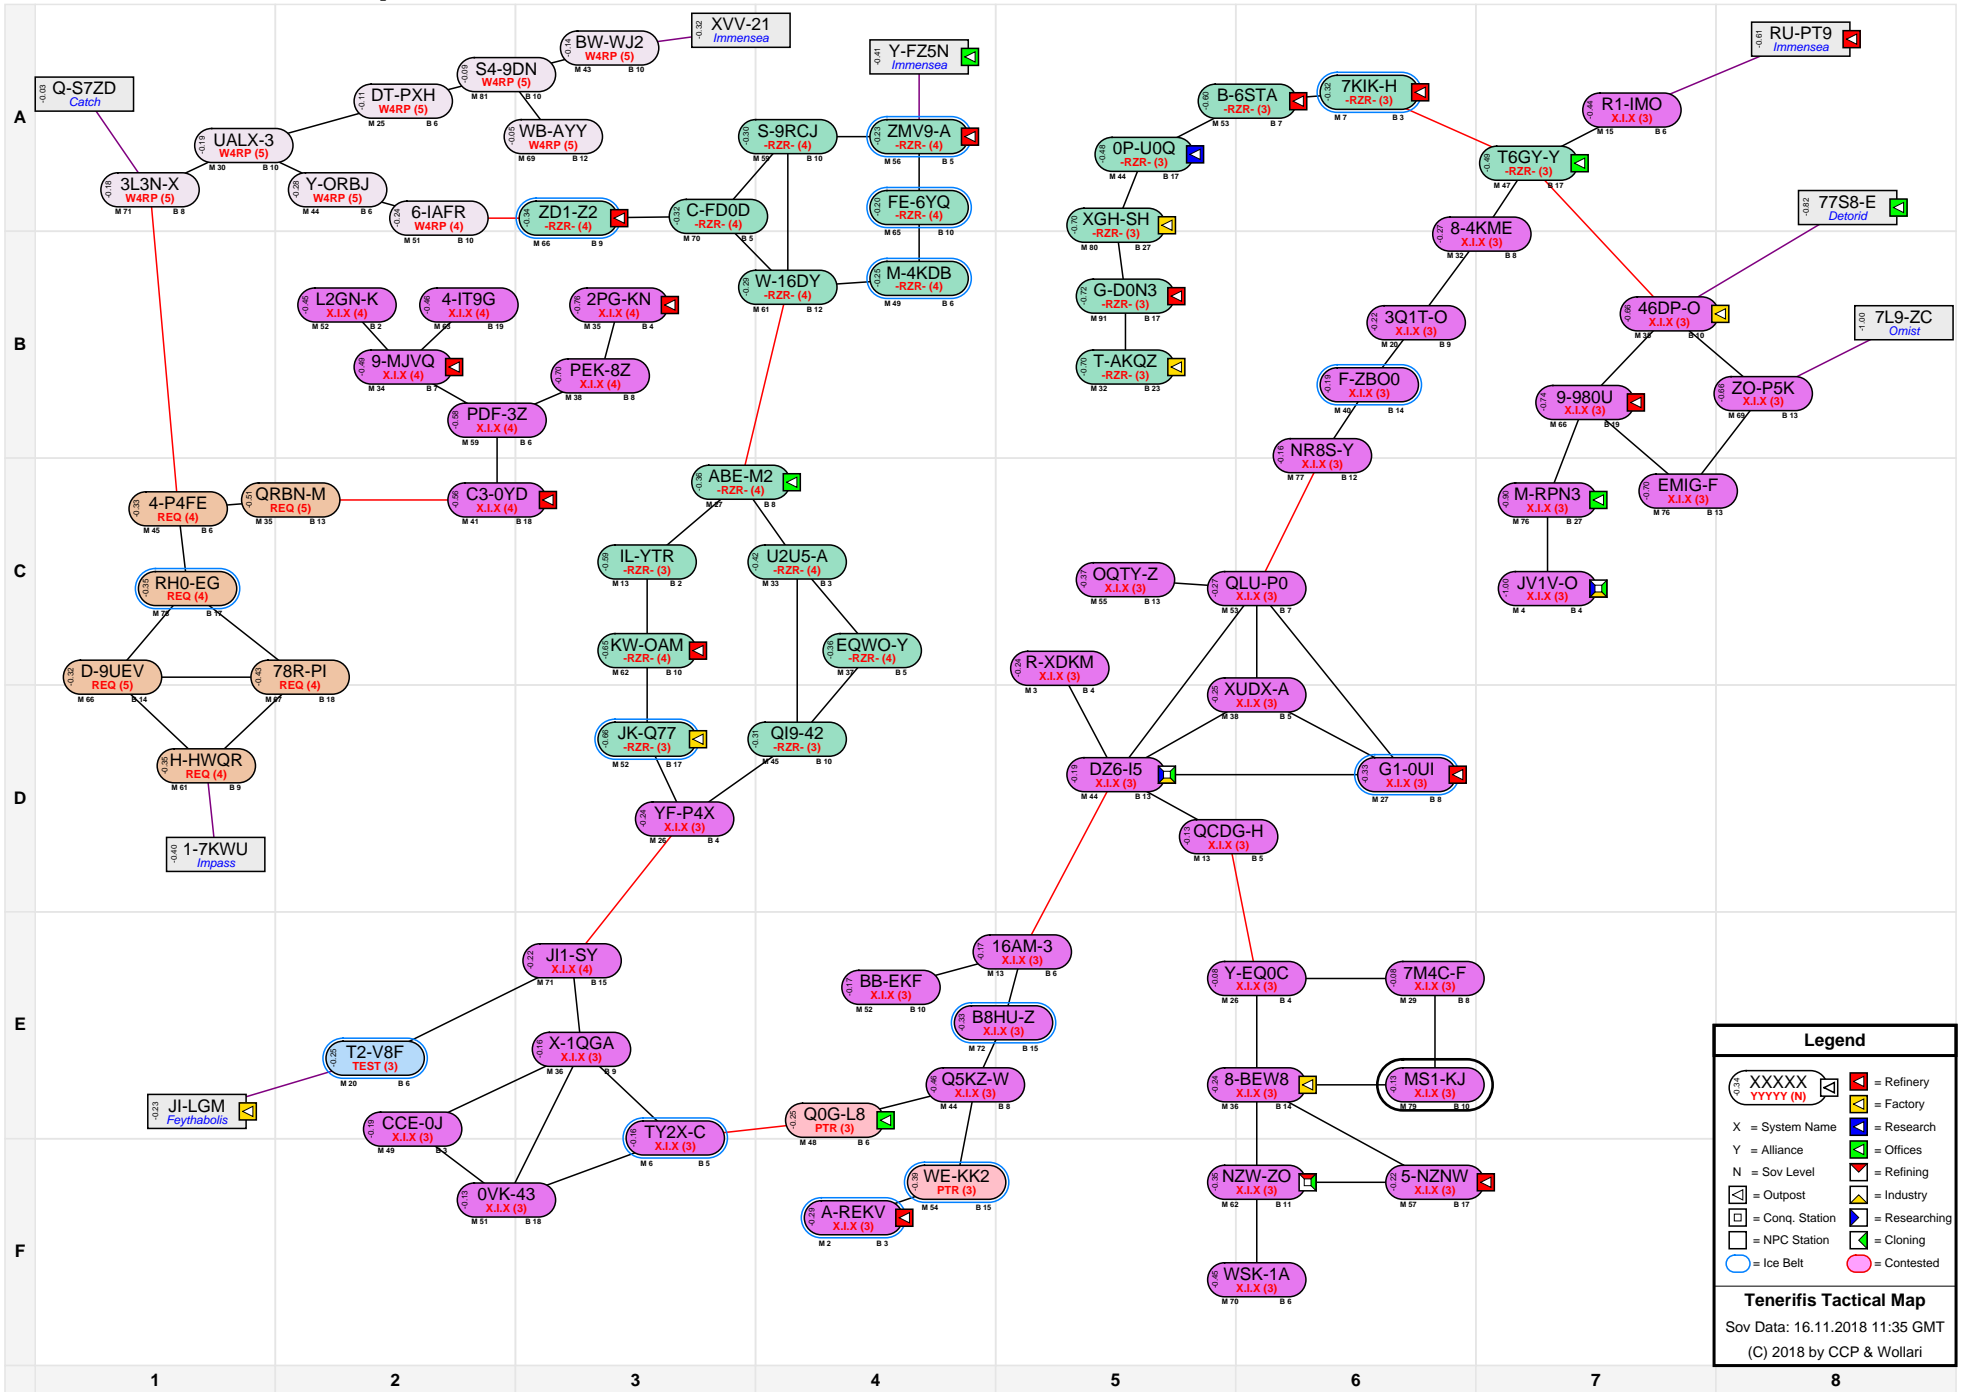

Tenerifis Tactical Map

Legend

- XXXXX YYYYY (N) = System Name
- X = Alliance
- Y = Alliance
- N = Sov Level
- [] = Outpost
- [] = Conq. Station
- [] = NPC Station
- [] = Ice Belt
- [] = Contested
- [] = Refinery
- [] = Factory
- [] = Research
- [] = Offices
- [] = Refining
- [] = Industry
- [] = Researching
- [] = Cloning

Tenerifis Tactical Map
 Sov Data: 16.11.2018 11:35 GMT
 (C) 2018 by CCP & Wollari