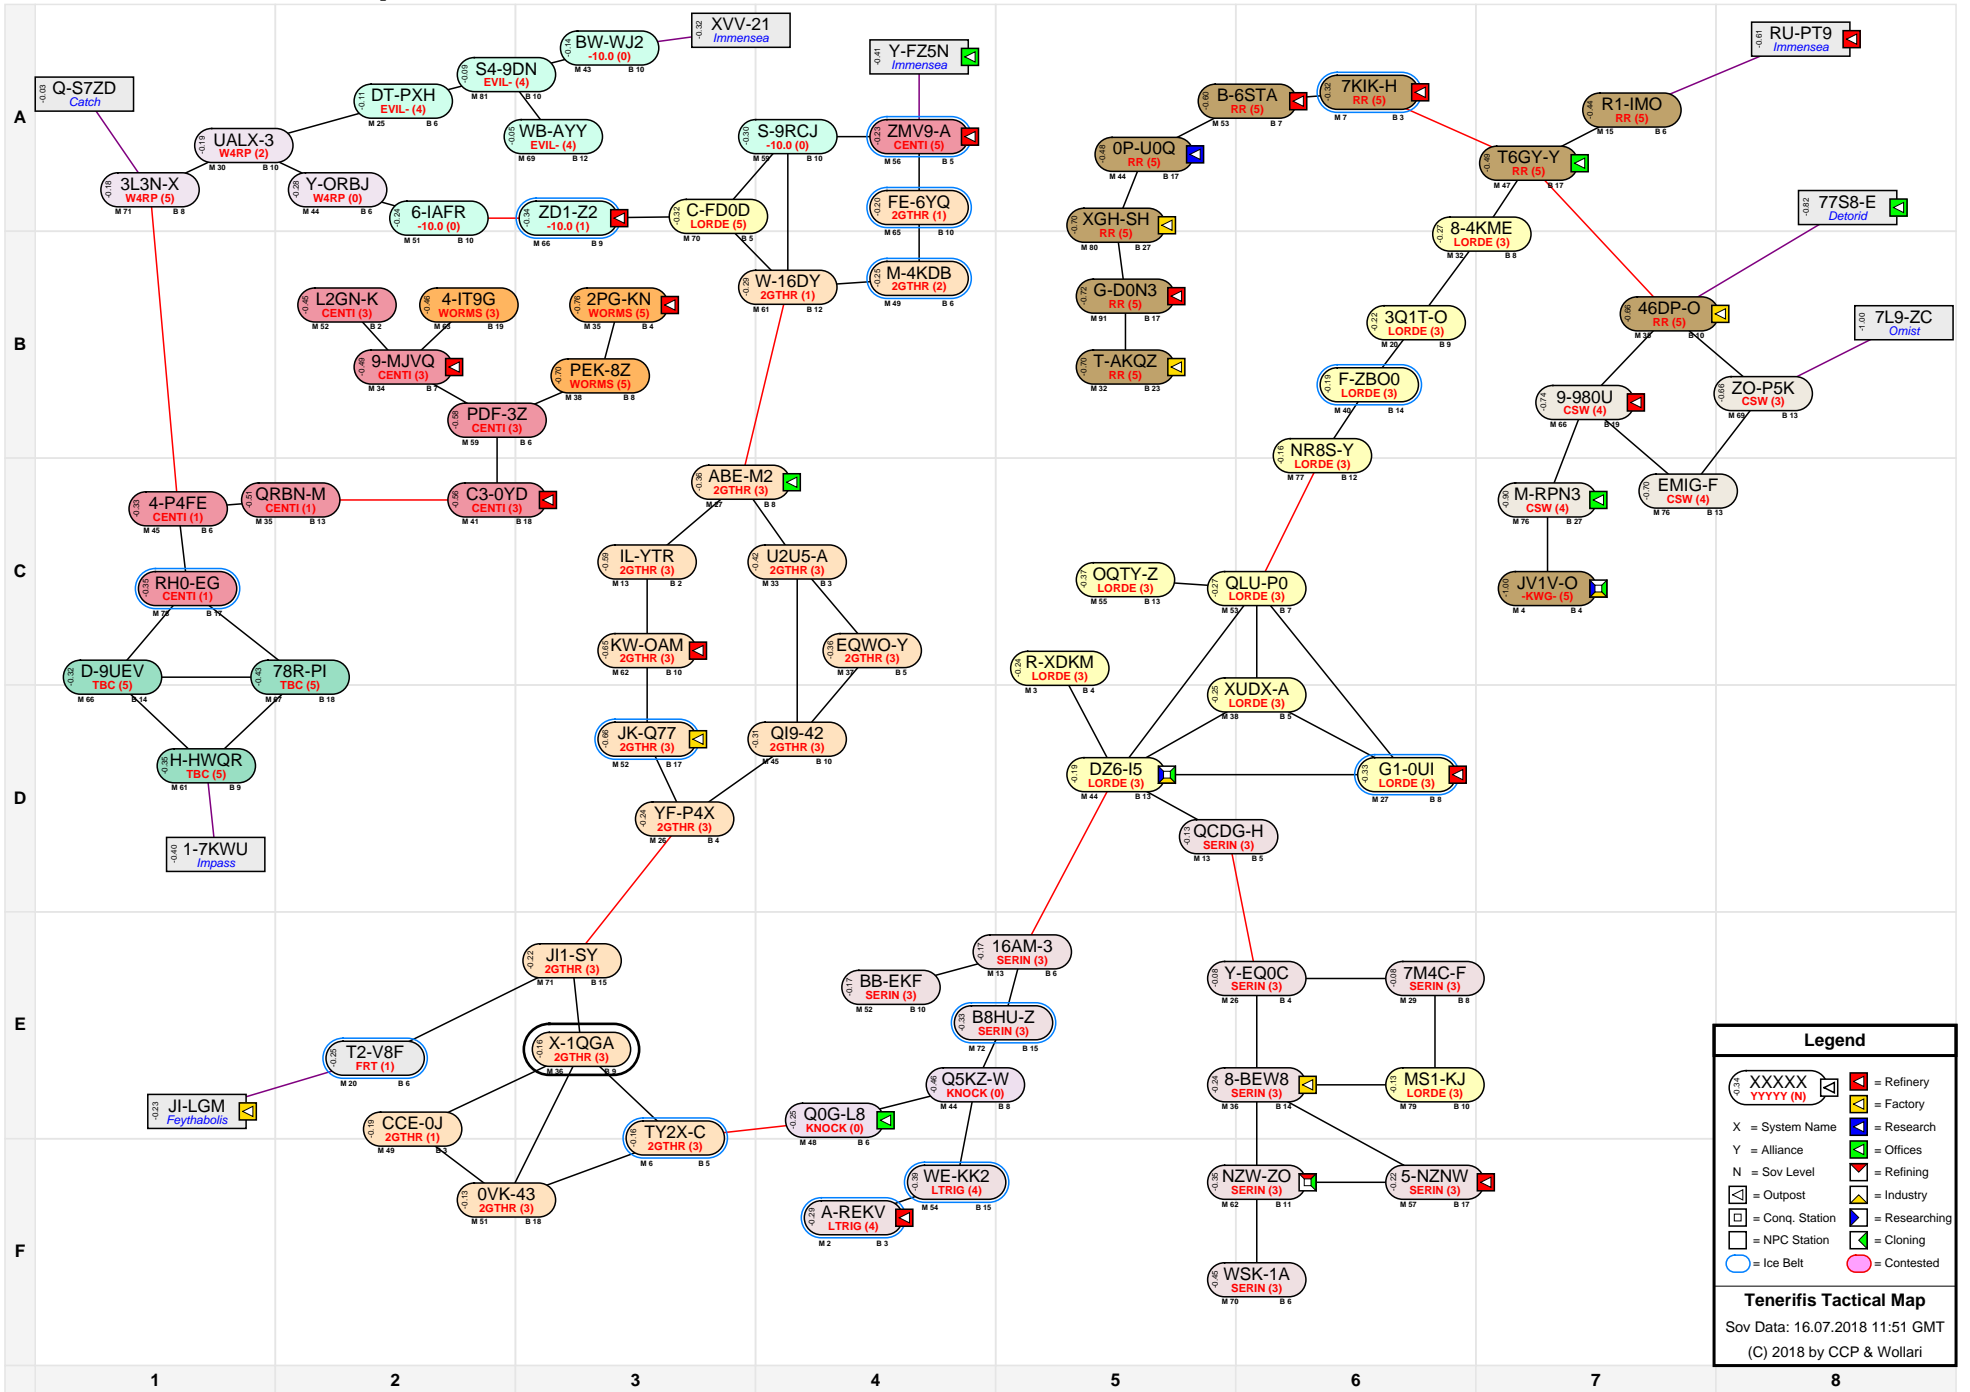

# Tenerifis Tactical Map

**Legend**

- XXXXX YYYYY (N) = System Name
- X = Alliance
- Y = Alliance
- N = Sov Level
- = Outpost
- = Conq. Station
- = NPC Station
- = Ice Belt
- = Contested
- ◻ = Refinery
- ◻ = Factory
- ◻ = Research
- ◻ = Offices
- ◻ = Refining
- ◻ = Industry
- ◻ = Researching
- ◻ = Cloning

**Tenerifis Tactical Map**  
 Sov Data: 16.07.2018 11:51 GMT  
 (C) 2018 by CCP & Wollari