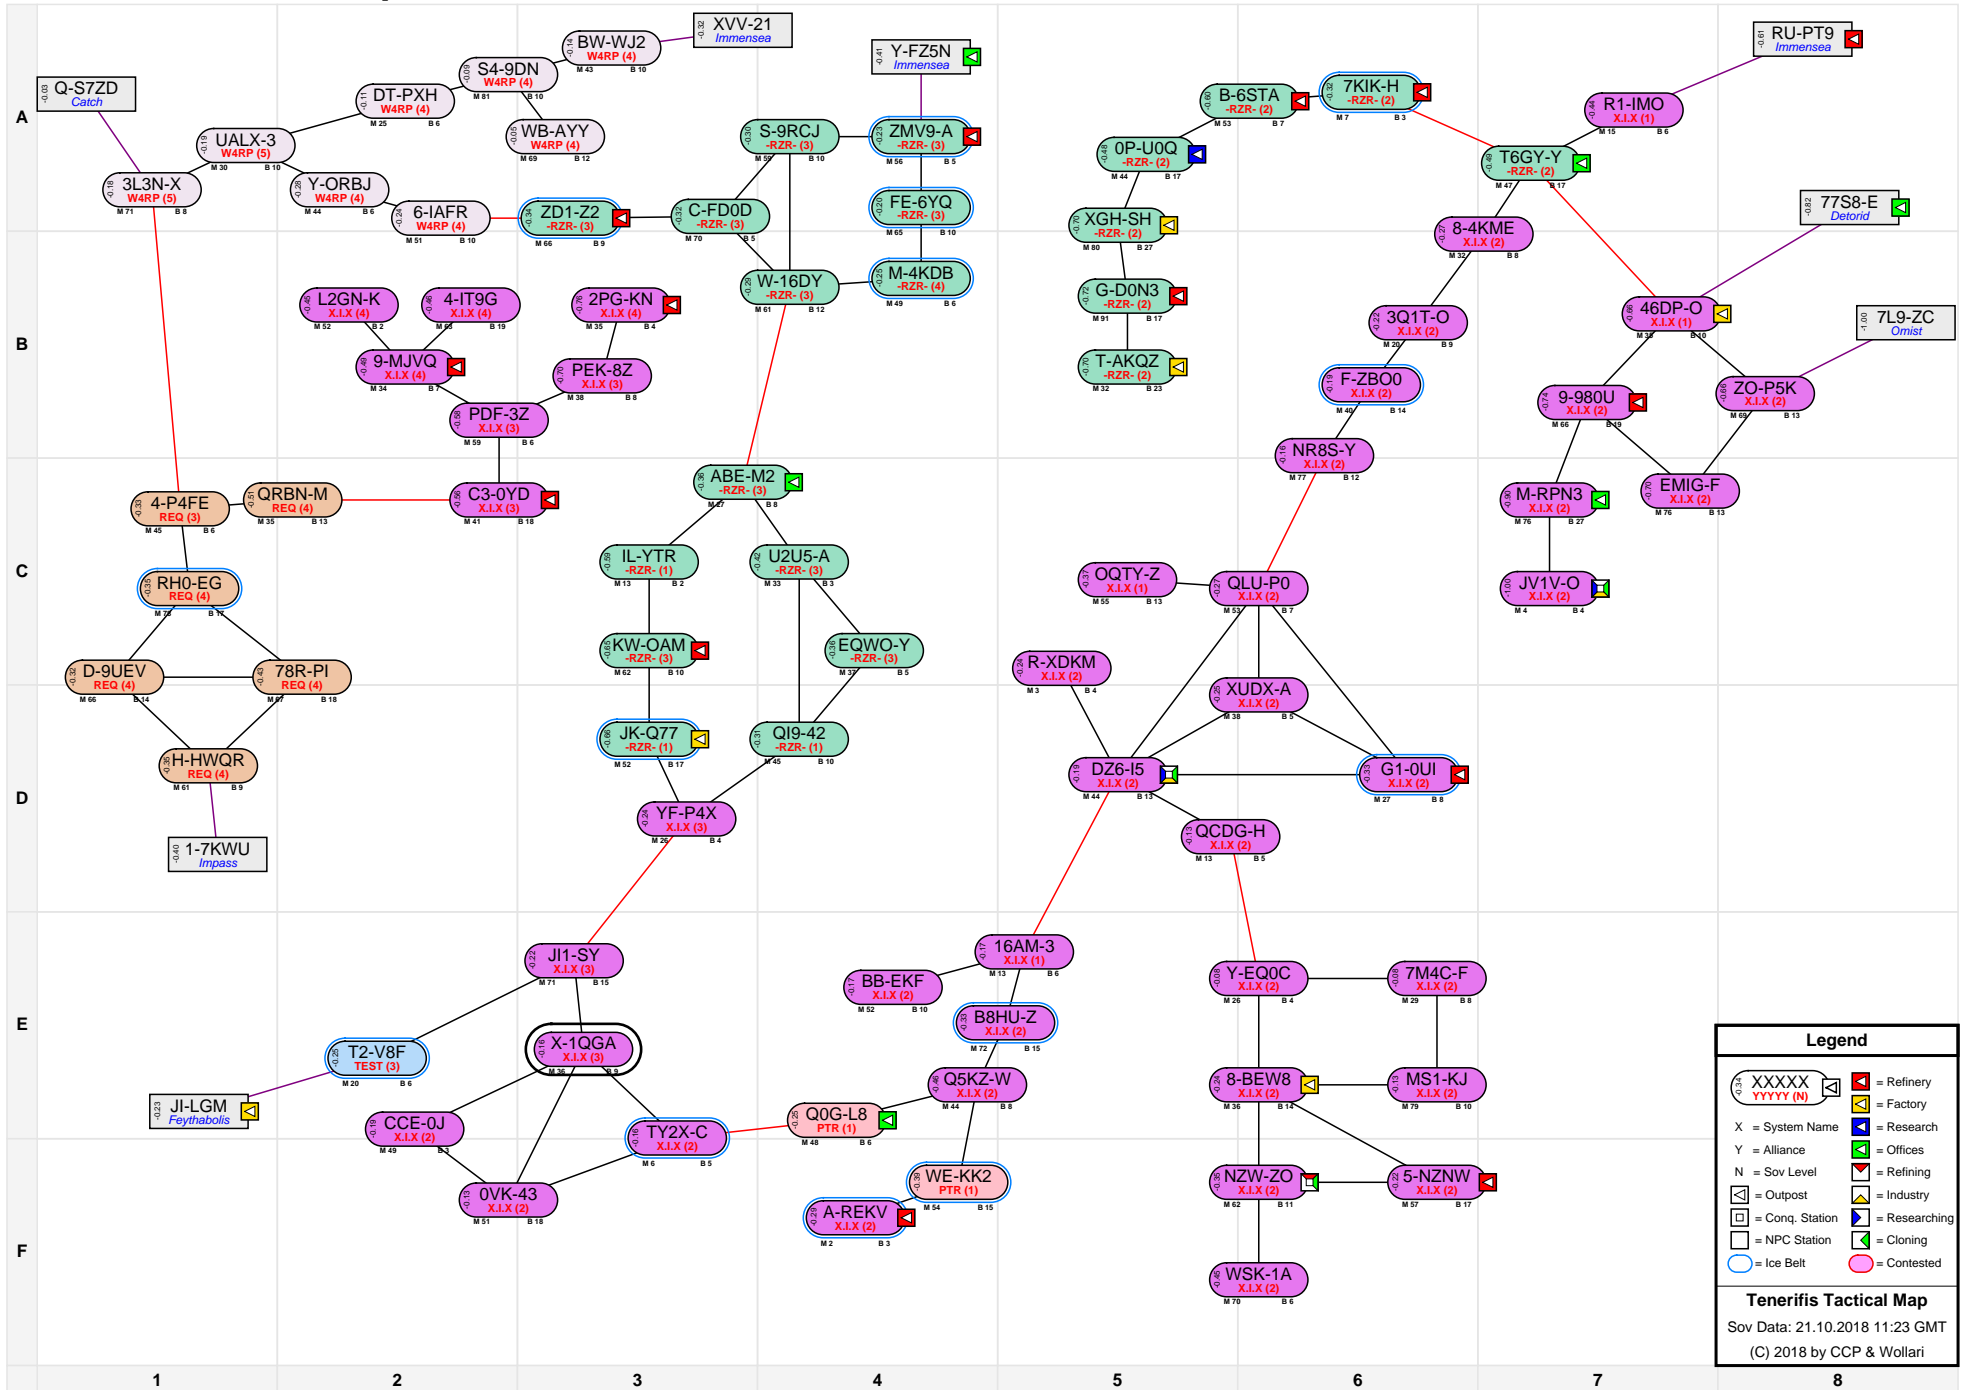

Tenerifis Tactical Map

Legend

- XXXXX (with icons) = Refinery
- XXXXX (with icon) = Factory
- X = System Name
- Y = Alliance
- N = Sov Level
- (with icon) = Outpost
- (with icon) = Conq. Station
- (with icon) = NPC Station
- (with icon) = Ice Belt
- (with icon) = Contested
- (with icon) = Research
- (with icon) = Offices
- (with icon) = Refining
- (with icon) = Industry
- (with icon) = Researching
- (with icon) = Cloning

Tenerifis Tactical Map
 Sov Data: 21.10.2018 11:23 GMT
 (C) 2018 by CCP & Wollari