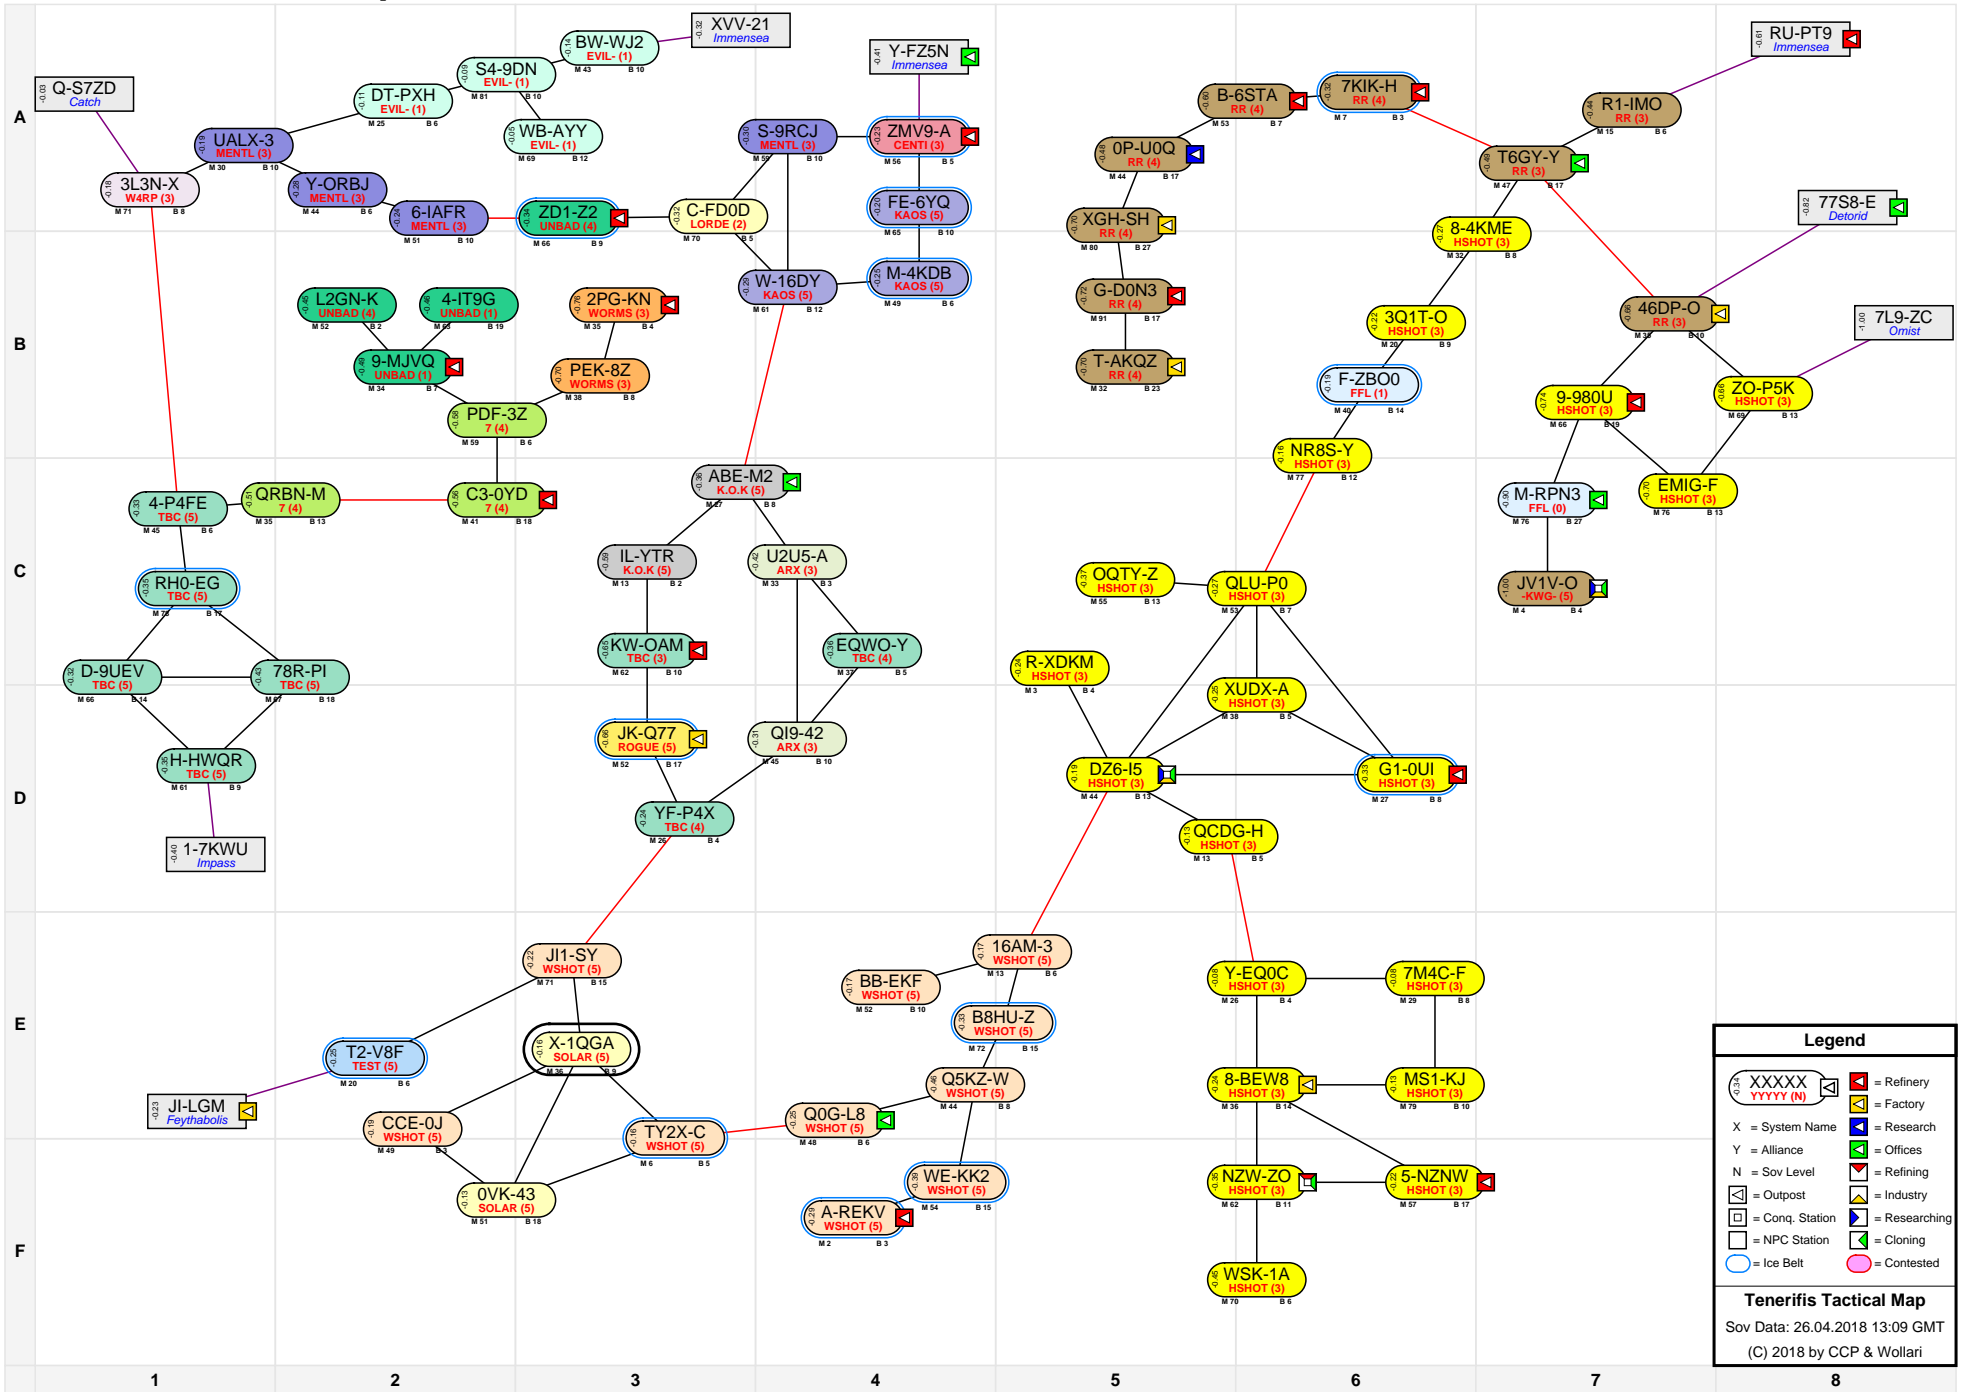

# Tenerifis Tactical Map

**Legend**

- XXXXX YYYYY (N) = Refinery
- X = System Name
- Y = Alliance
- N = Sov Level
- N = Outpost
- = Conq. Station
- = NPC Station
- = Ice Belt
- = Contested
- ◀ = Factory
- ▶ = Research
- ◀ = Offices
- ▶ = Refining
- ◀ = Industry
- ▶ = Researching
- ◀ = Cloning

**Tenerifis Tactical Map**  
 Sov Data: 26.04.2018 13:09 GMT  
 (C) 2018 by CCP & Wollari