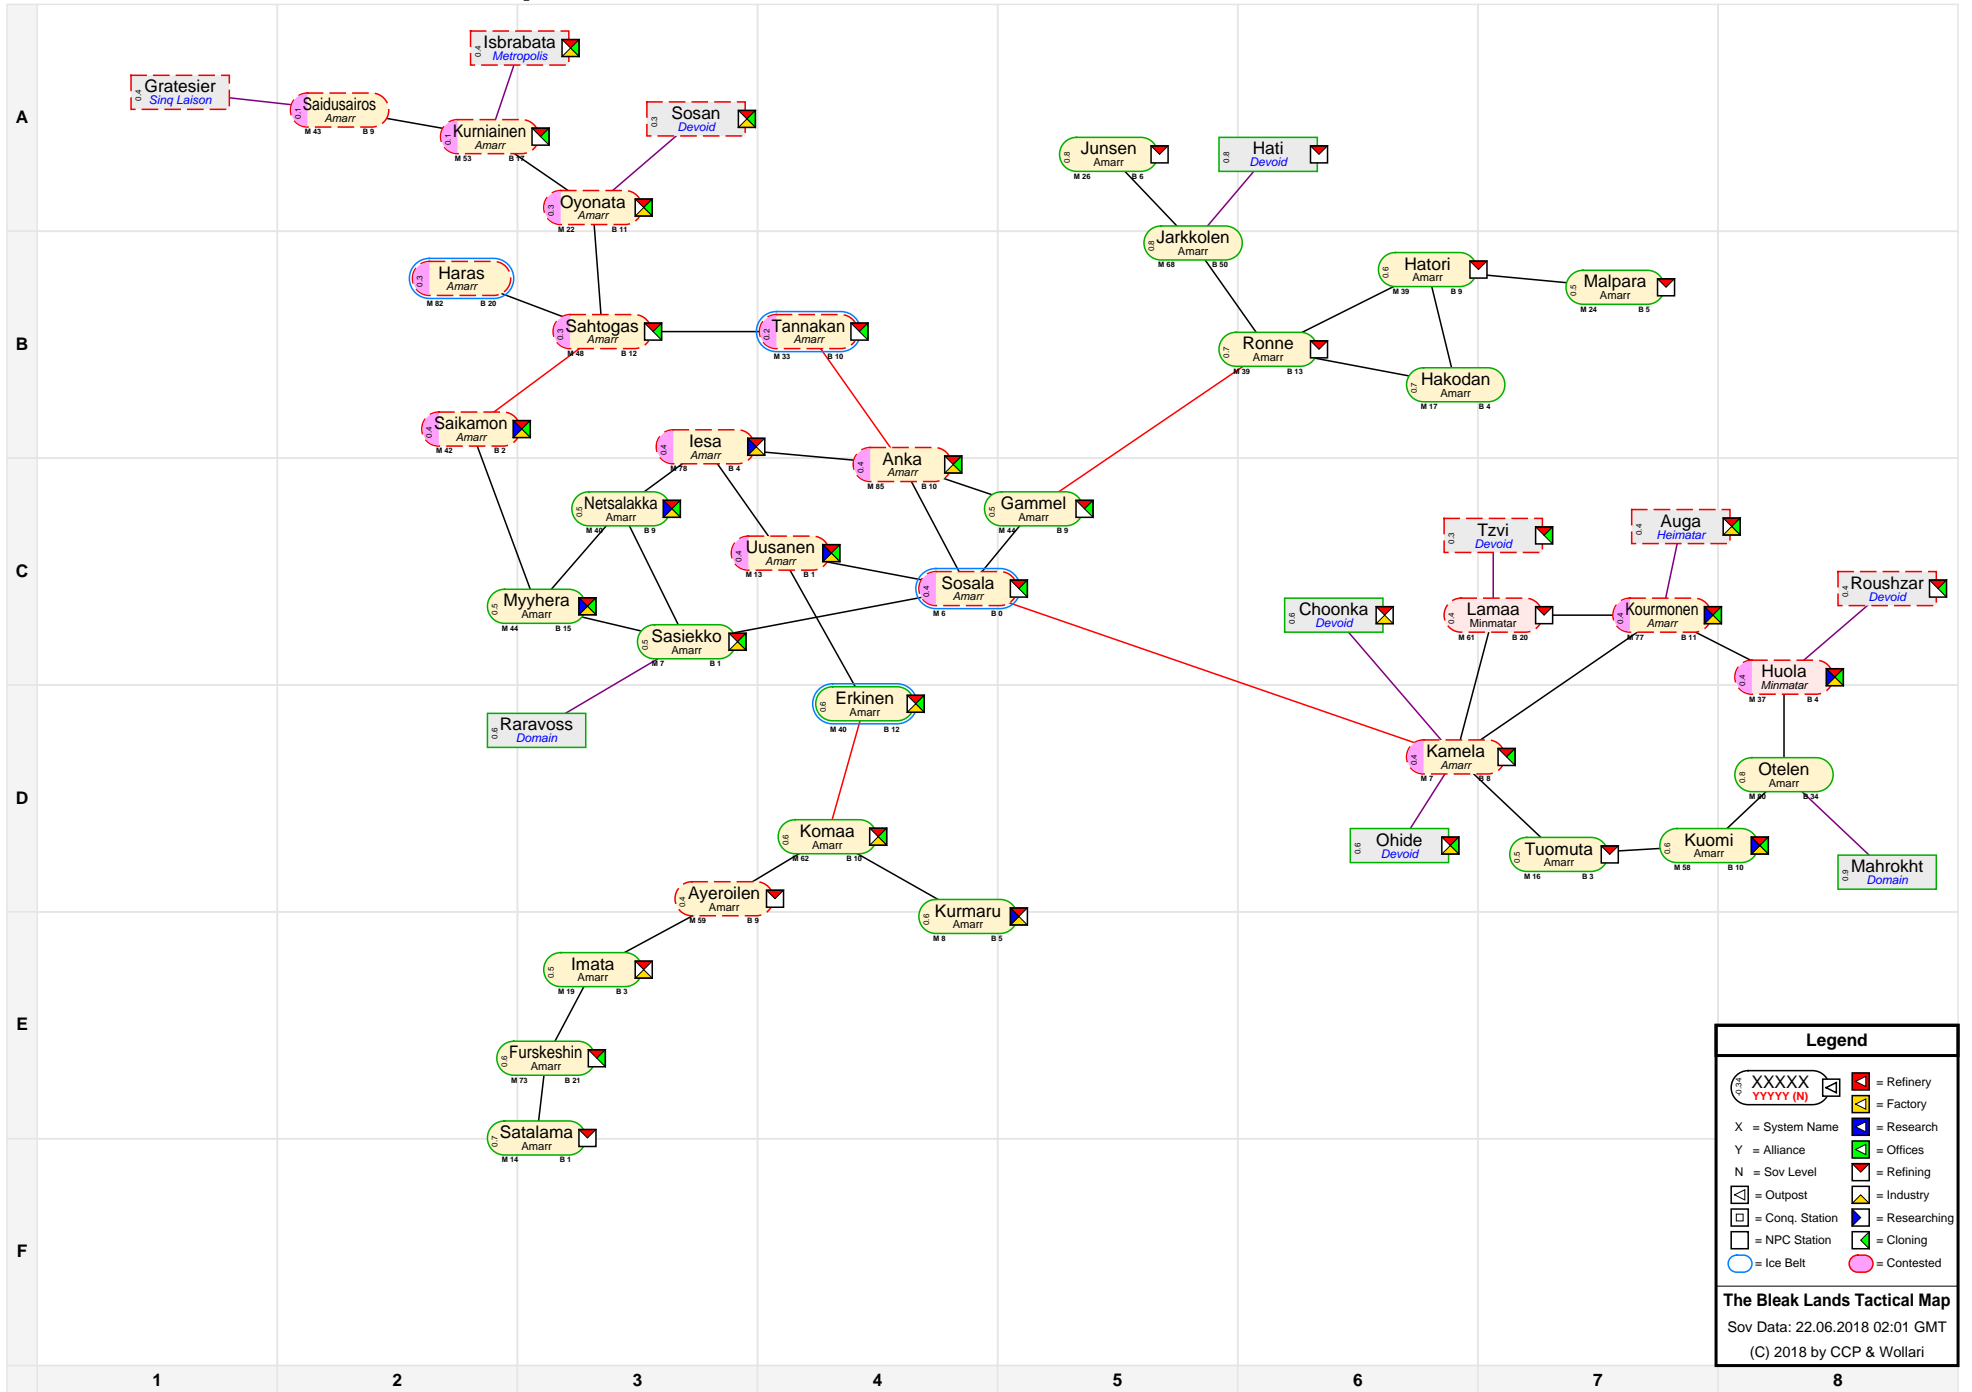

# The Bleak Lands Tactical Map

**Legend**

- = System Name
- = Refinery
- = Factory
- = Research
- = Alliance
- = Offices
- = Refining
- = Industry
- = Outpost
- = Researching
- = Conq. Station
- = Cloning
- = NPC Station
- = Ice Belt
- = Contested

**The Bleak Lands Tactical Map**  
 Sov Data: 22.06.2018 02:01 GMT  
 (C) 2018 by CCP & Wollari