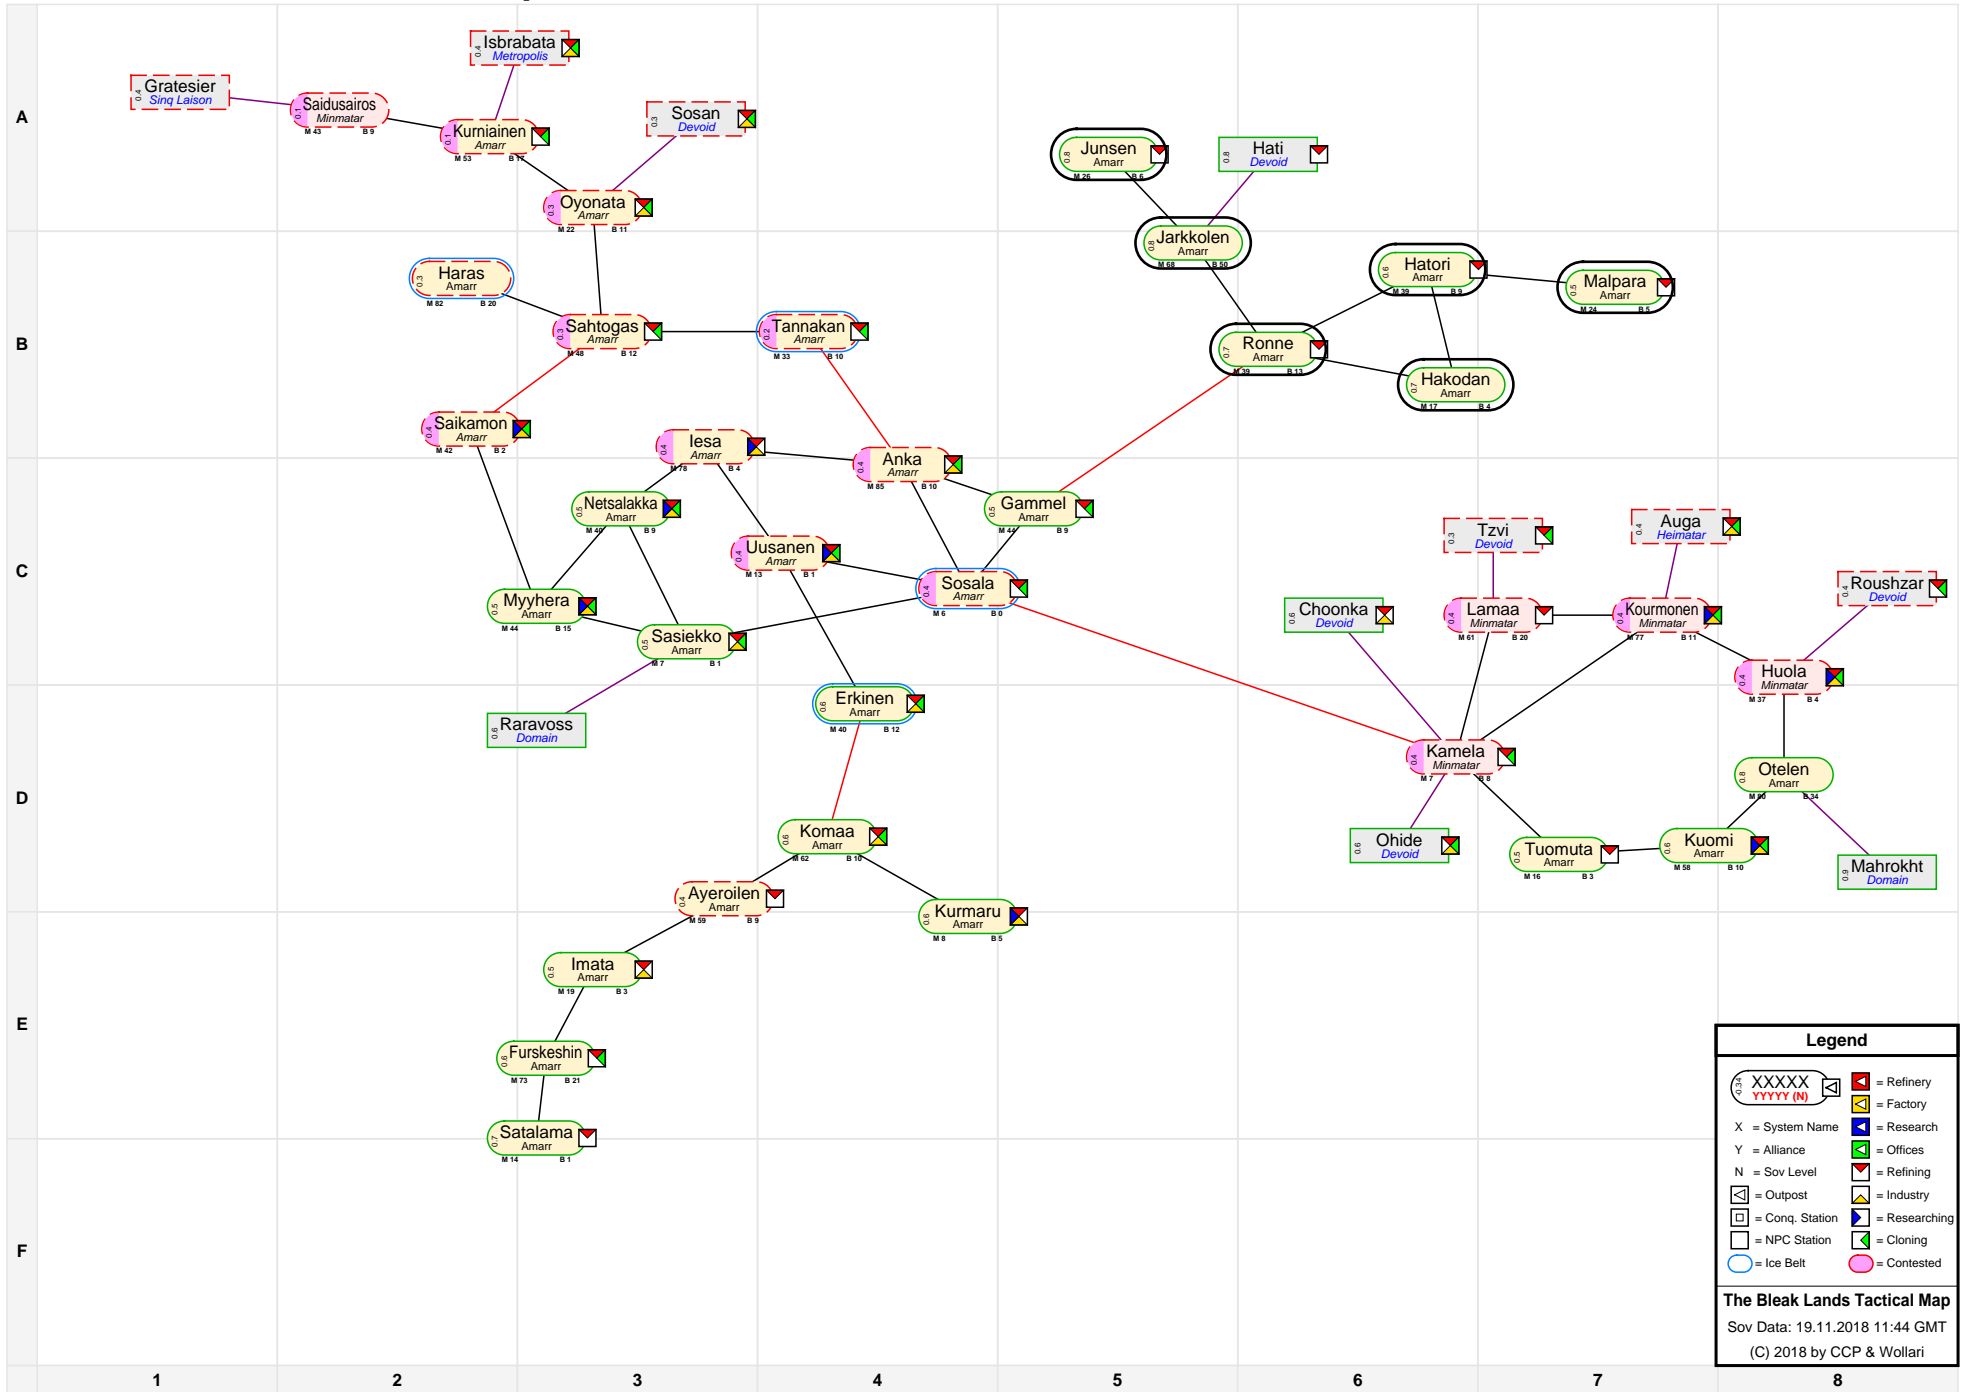

The Bleak Lands Tactical Map

Legend

- XXXXX
YYYY (N) = Refinery
- X = System Name
- Y = Alliance
- N = Sov Level
- [Icon] = Outpost
- [Icon] = Conq. Station
- [Icon] = NPC Station
- [Icon] = Factory
- [Icon] = Research
- [Icon] = Offices
- [Icon] = Refining
- [Icon] = Industry
- [Icon] = Researching
- [Icon] = Cloning
- [Icon] = Ice Belt
- [Icon] = Contested

The Bleak Lands Tactical Map
 Sov Data: 19.11.2018 11:44 GMT
 (C) 2018 by CCP & Wollari