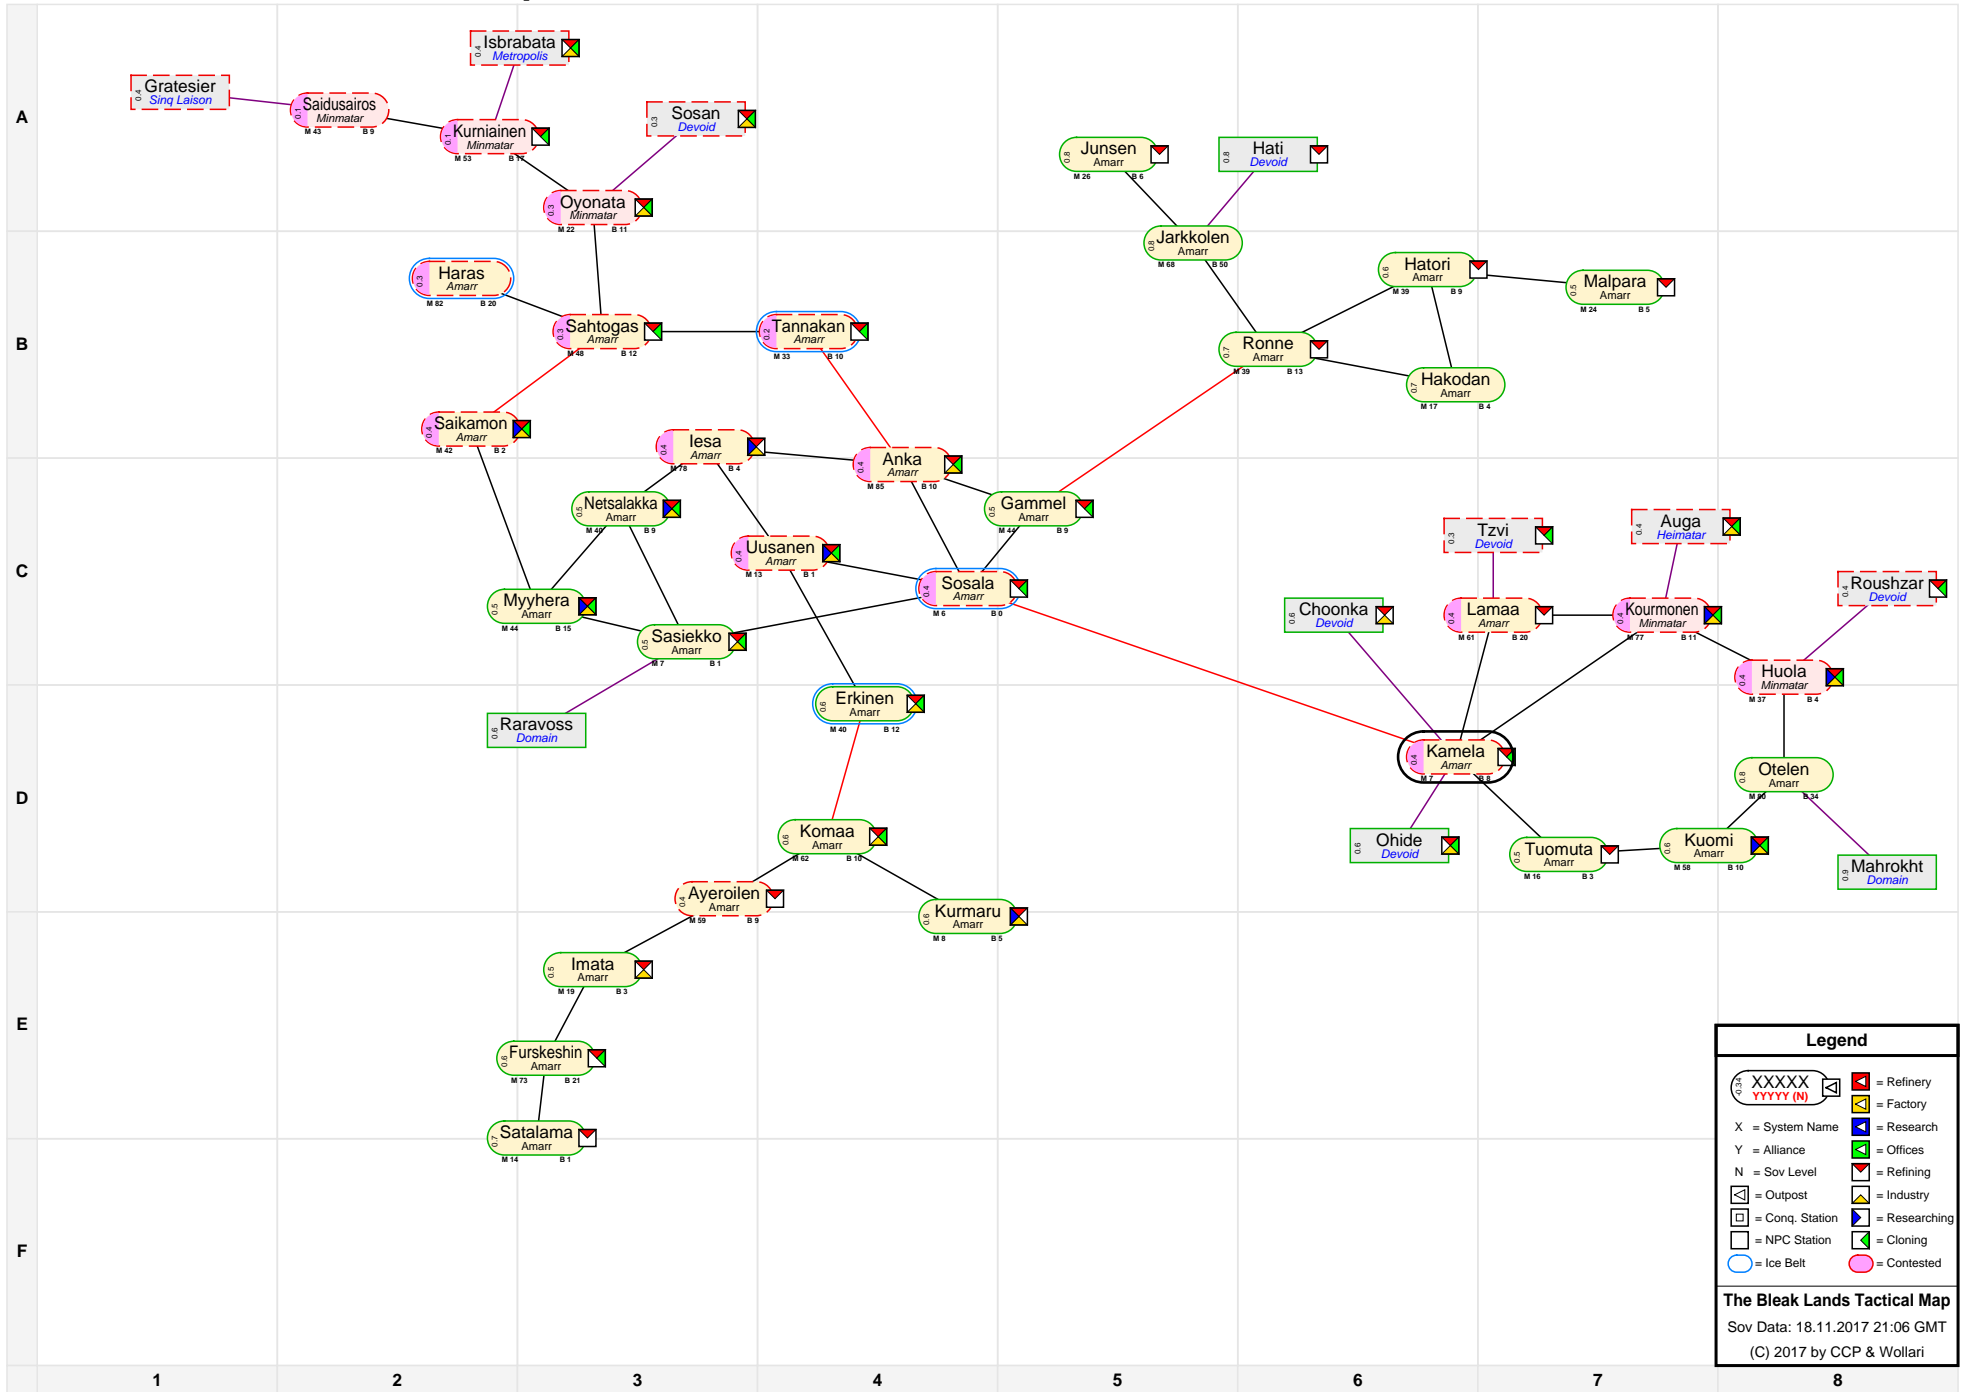

The Bleak Lands Tactical Map

Legend	
X = System Name	
Y = Alliance	
N = Sov Level	

The Bleak Lands Tactical Map
 Sov Data: 18.11.2017 21:06 GMT
 (C) 2017 by CCP & Wollari