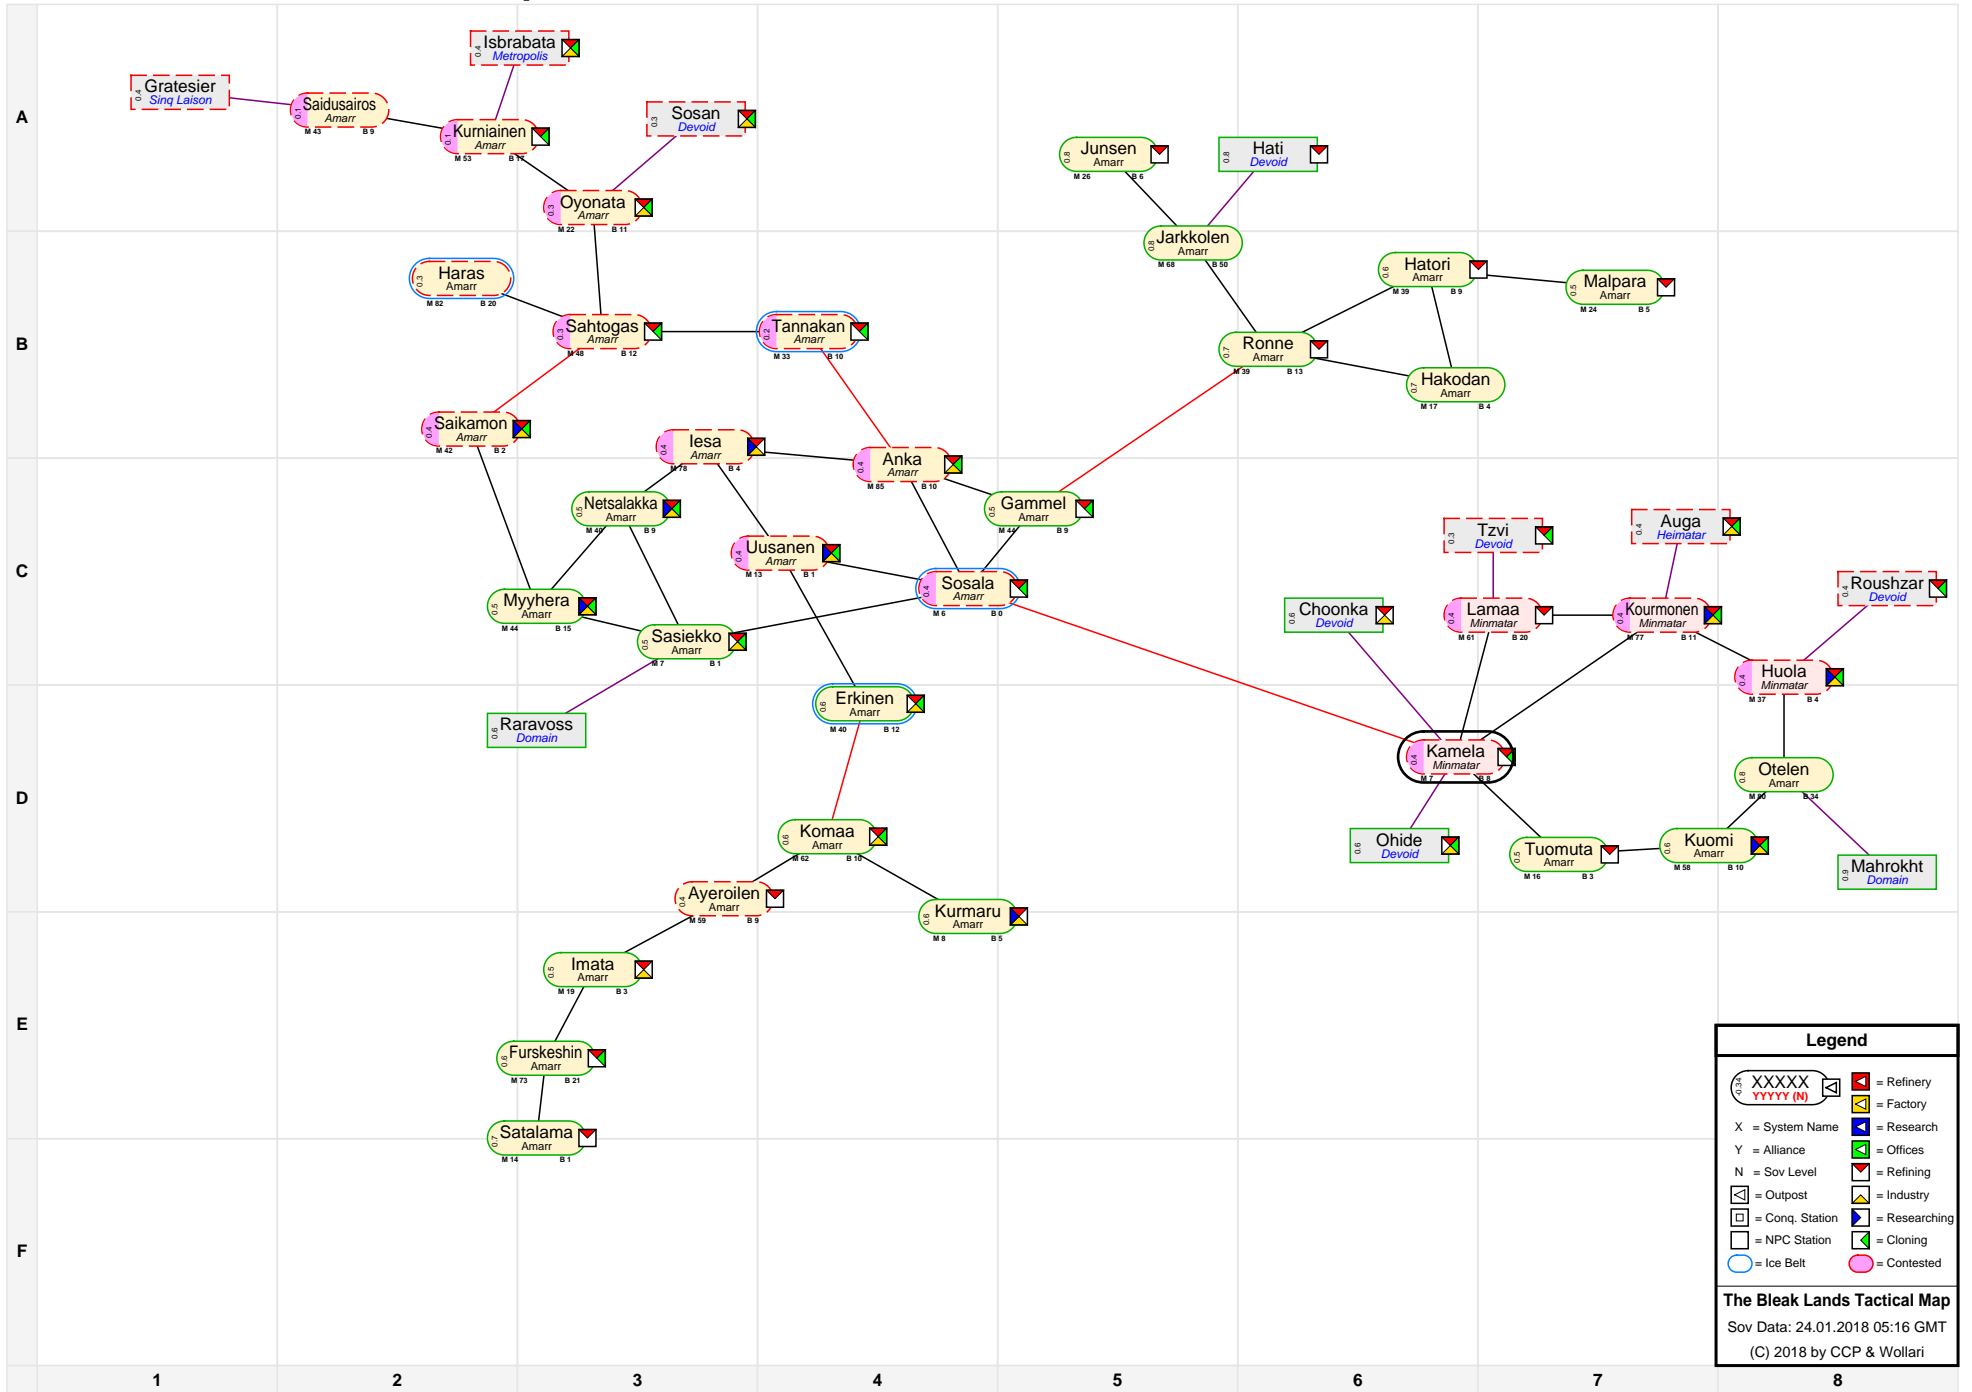

The Bleak Lands Tactical Map

Legend

- XXXXX
YYYY (N) = Refinery
- X = System Name
- Y = Alliance
- N = Sov Level
- = Outpost
- = Conq. Station
- = NPC Station
- = Ice Belt
- = Factory
- = Research
- = Offices
- = Refining
- = Industry
- = Researching
- = Cloning
- = Contested

The Bleak Lands Tactical Map
 Sov Data: 24.01.2018 05:16 GMT
 (C) 2018 by CCP & Wollari