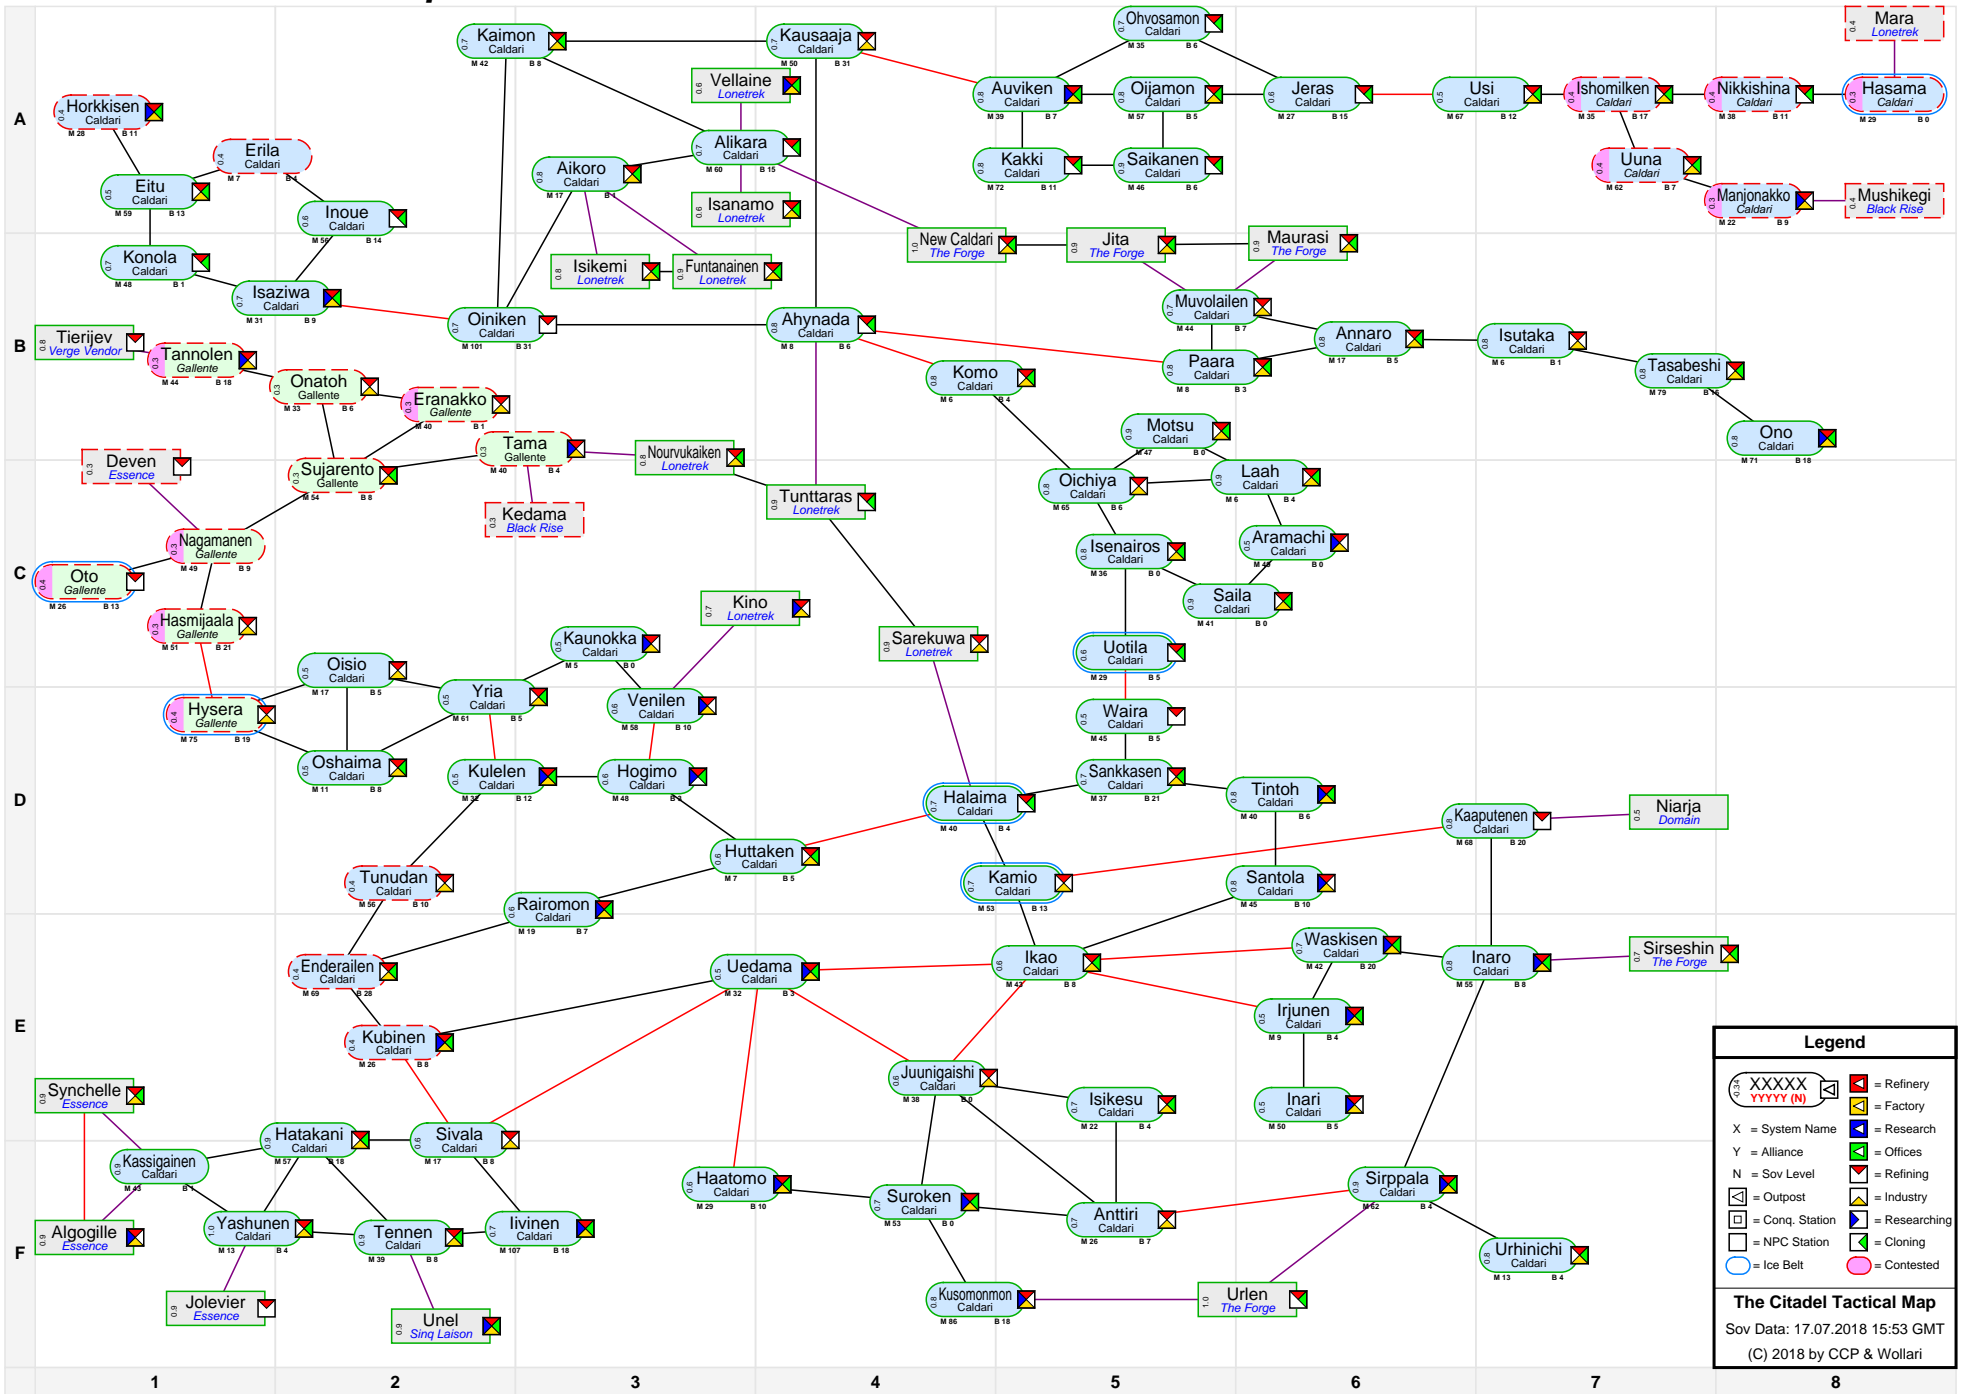

The Citadel Tactical Map

Legend

- XXXXX (with icons) = Refinery
- YYYYY (with icon) = Factory
- X = System Name
- Y = Alliance
- N = Sov Level
- S = Outpost
- C = Conq. Station
- O = NPC Station
- R = Research
- I = Offices
- F = Refining
- S = Industry
- C = Cloning
- I = Contested

The Citadel Tactical Map
 Sov Data: 17.07.2018 15:53 GMT
 (C) 2018 by CCP & Wollari