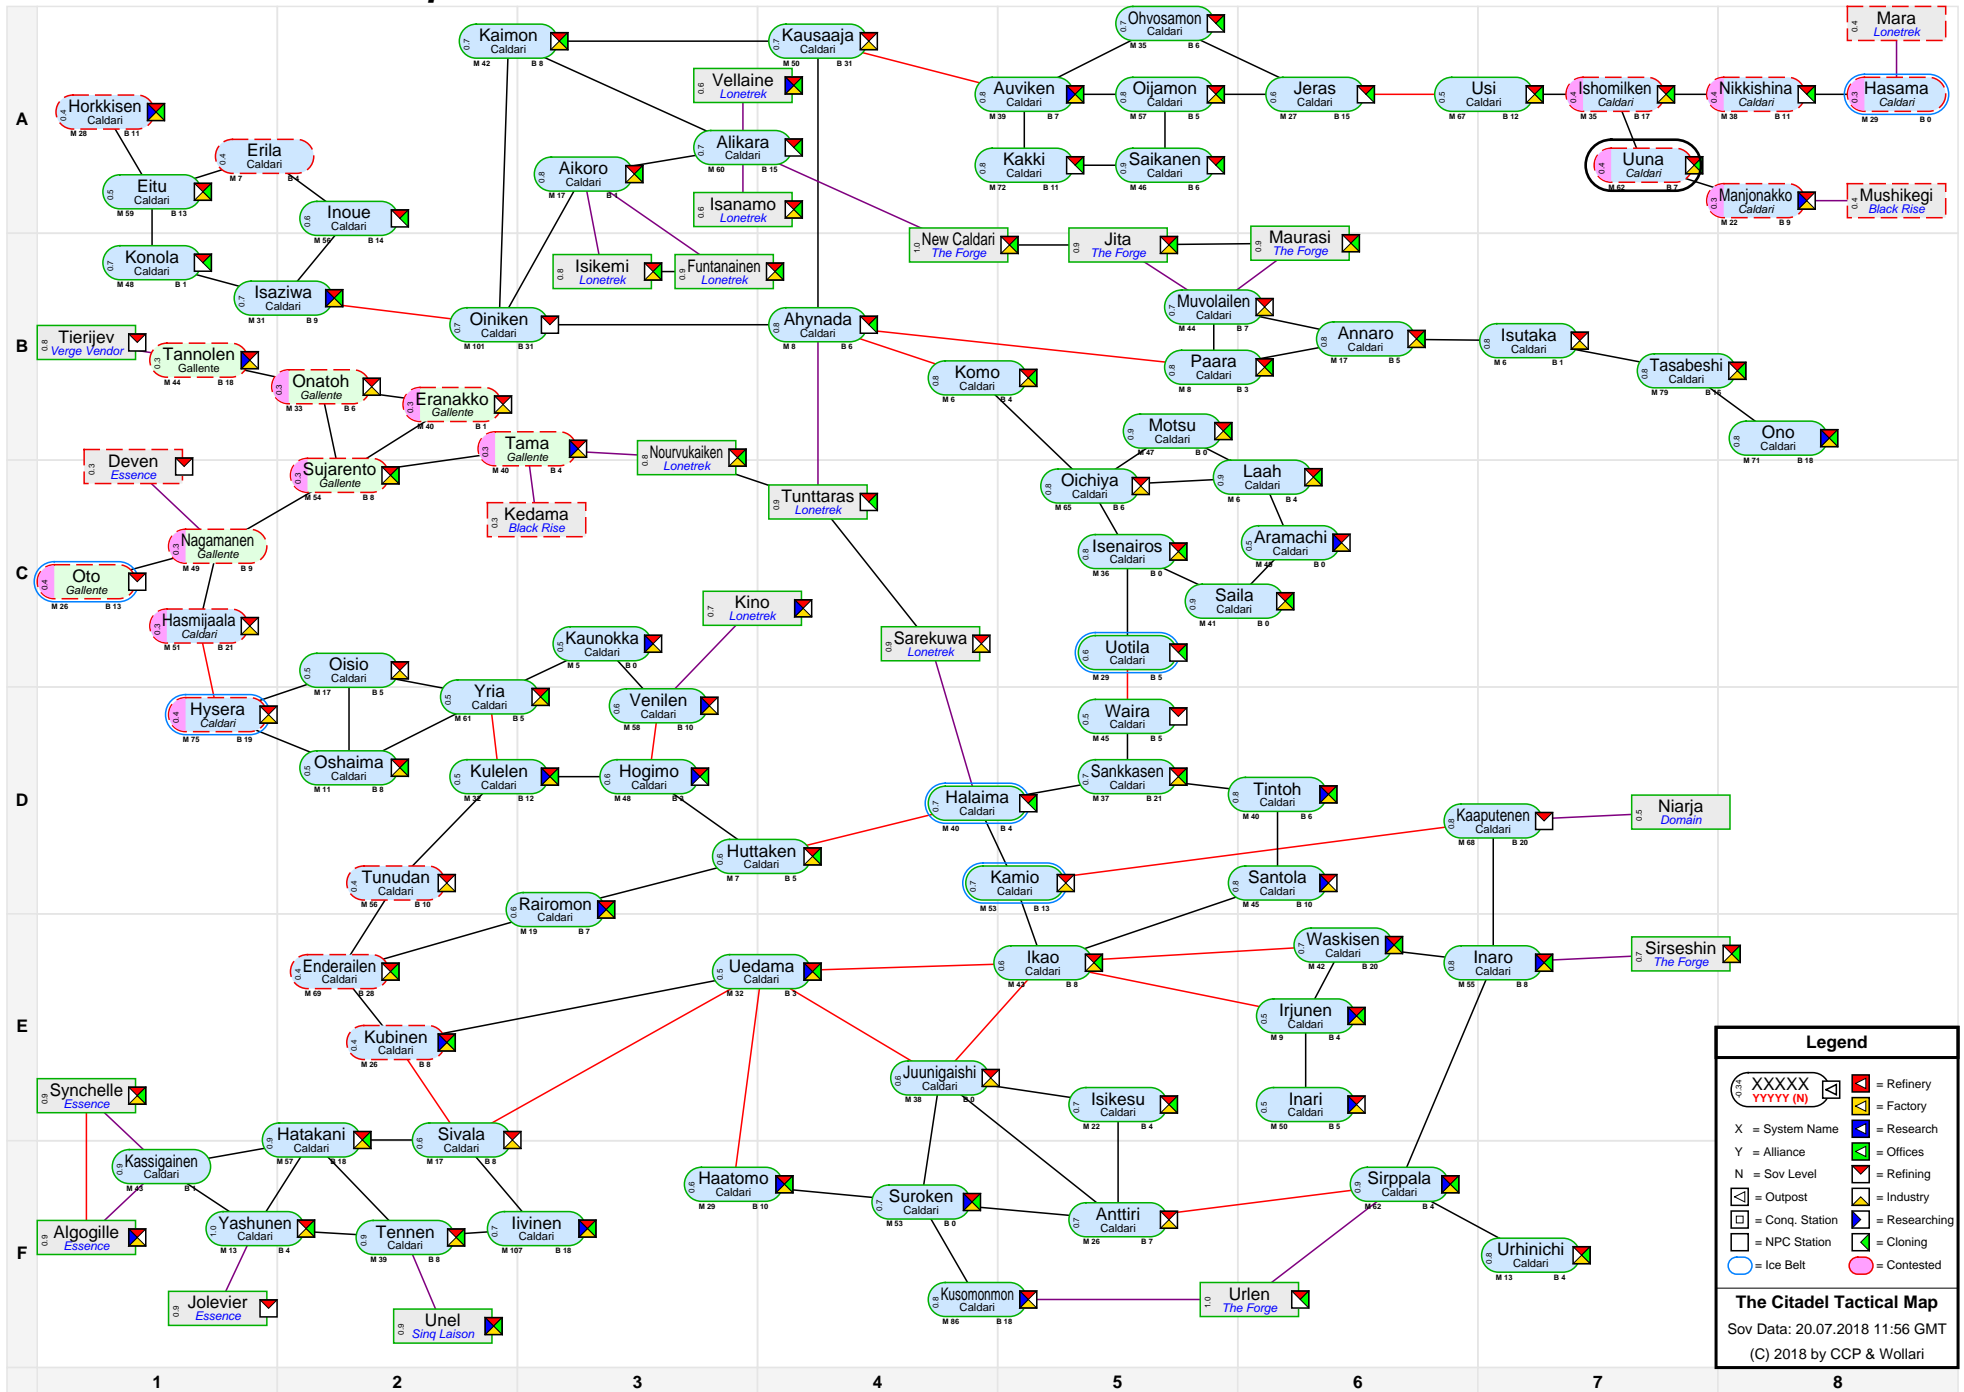

The Citadel Tactical Map

Legend

- XXXXXX (with M and B values) = Station
- Red square with 'X' = Refinery
- Yellow square with 'Y' = Factory
- Blue square with 'N' = Research
- Green square with 'O' = Offices
- Red square with 'R' = Refining
- White square with 'I' = Industry
- White square with 'C' = Conq. Station
- White square with 'N' = NPC Station
- White square with 'C' = Cloning
- White square with 'C' = Contested
- Blue circle = Ice Belt
- Pink circle = Contested

The Citadel Tactical Map
 Sov Data: 20.07.2018 11:56 GMT
 (C) 2018 by CCP & Wollari