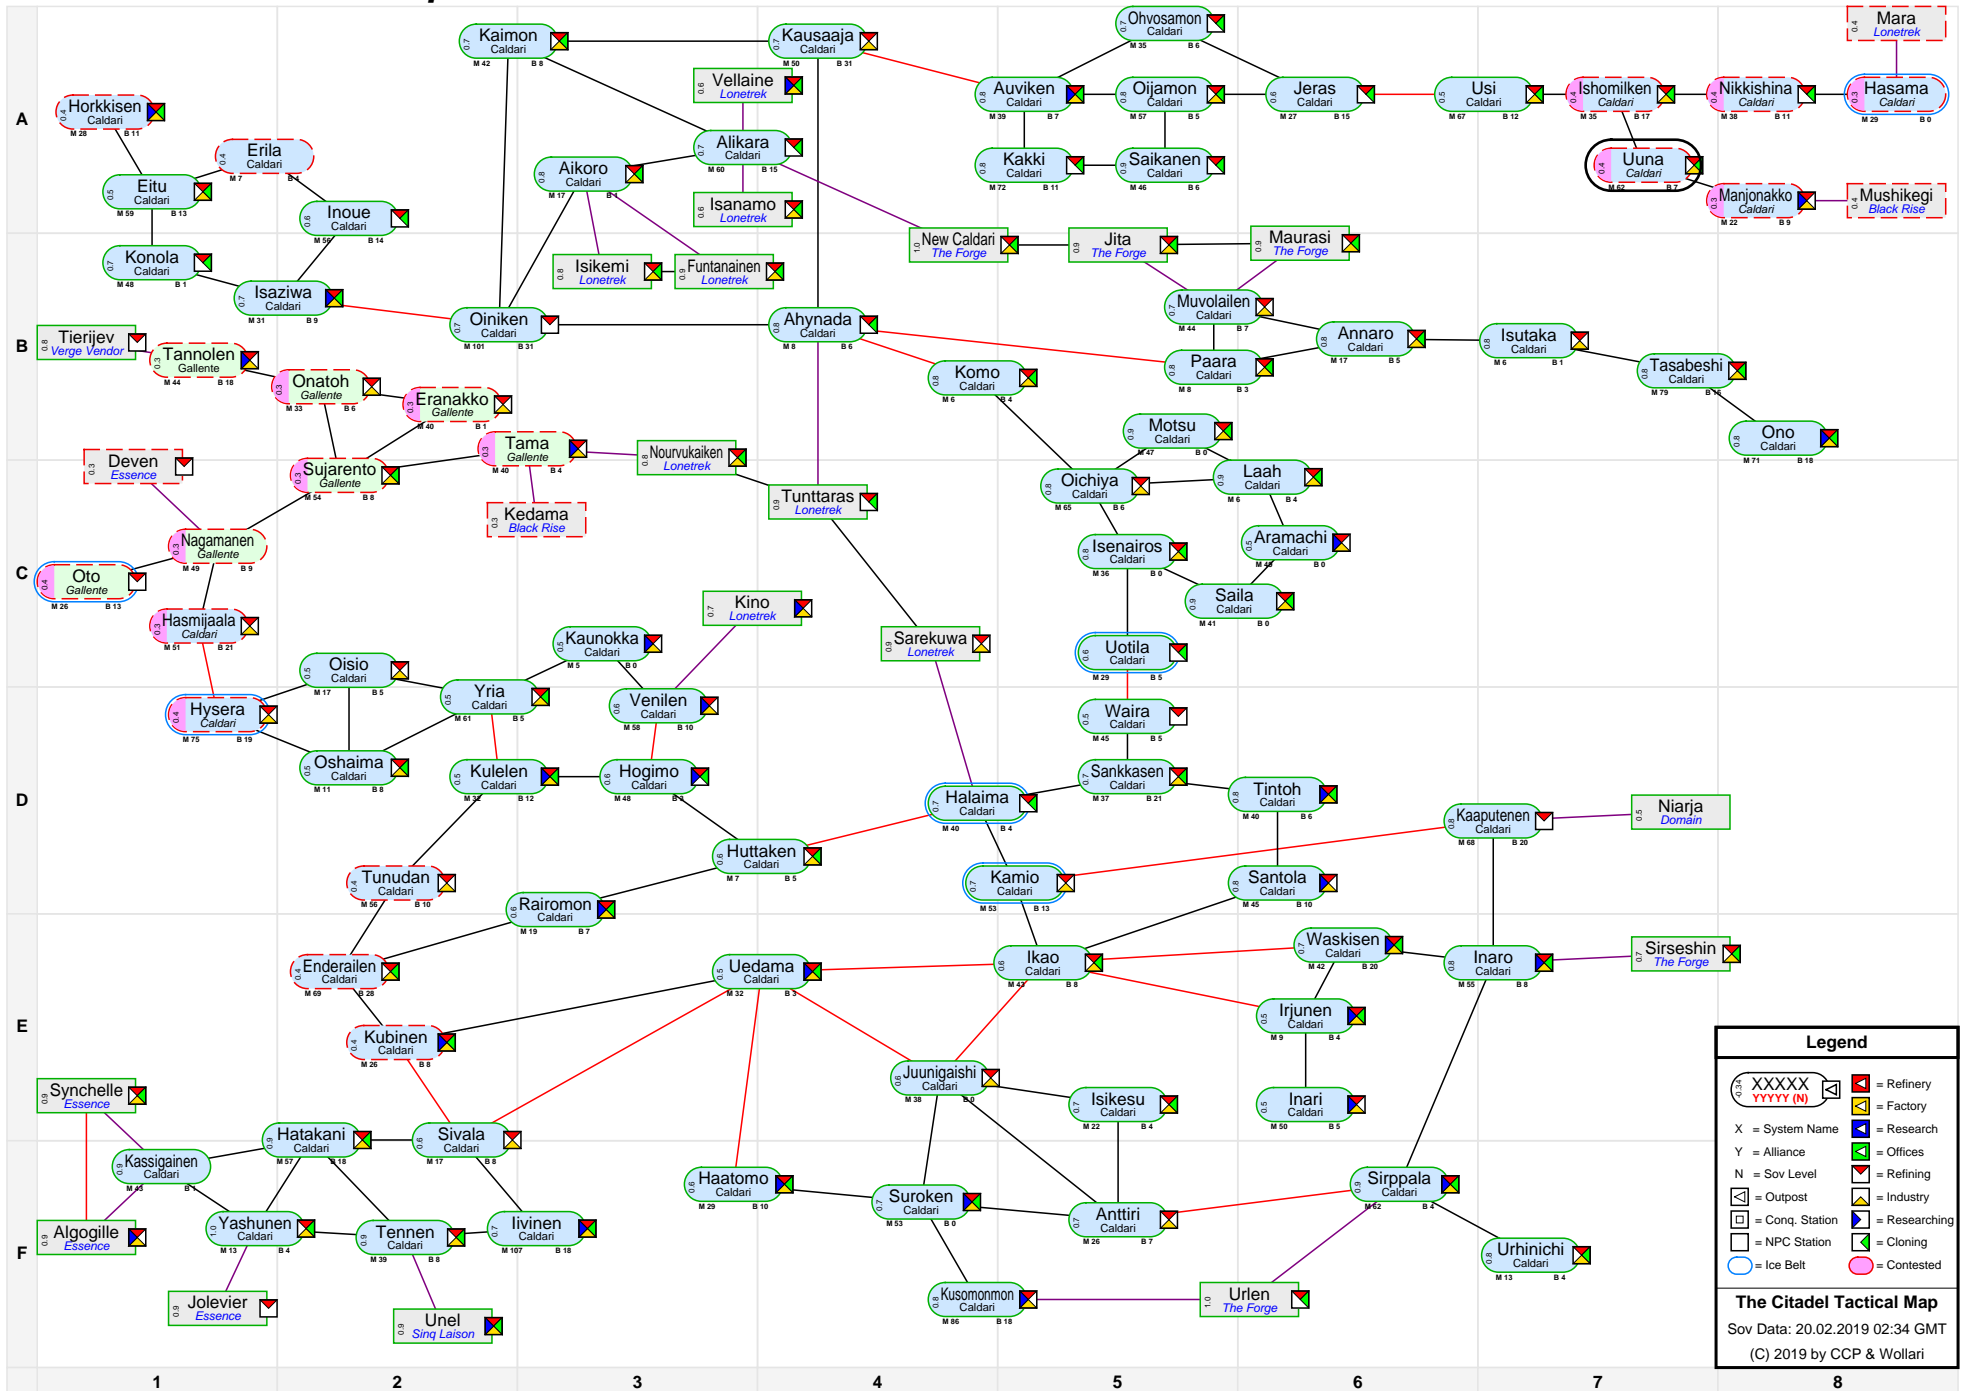

The Citadel Tactical Map

Legend

- XXXXX (with icons) = Refinery
- XXXXX (with icon) = Factory
- X = System Name
- Y = Alliance
- N = Sov Level
- N (with icon) = Refining
- N (with icon) = Industry
- N (with icon) = Conq. Station
- N (with icon) = Researching
- N (with icon) = NPC Station
- N (with icon) = Cloning
- = Contested
- = Ice Belt

The Citadel Tactical Map
 Sov Data: 20.02.2019 02:34 GMT
 (C) 2019 by CCP & Wollari