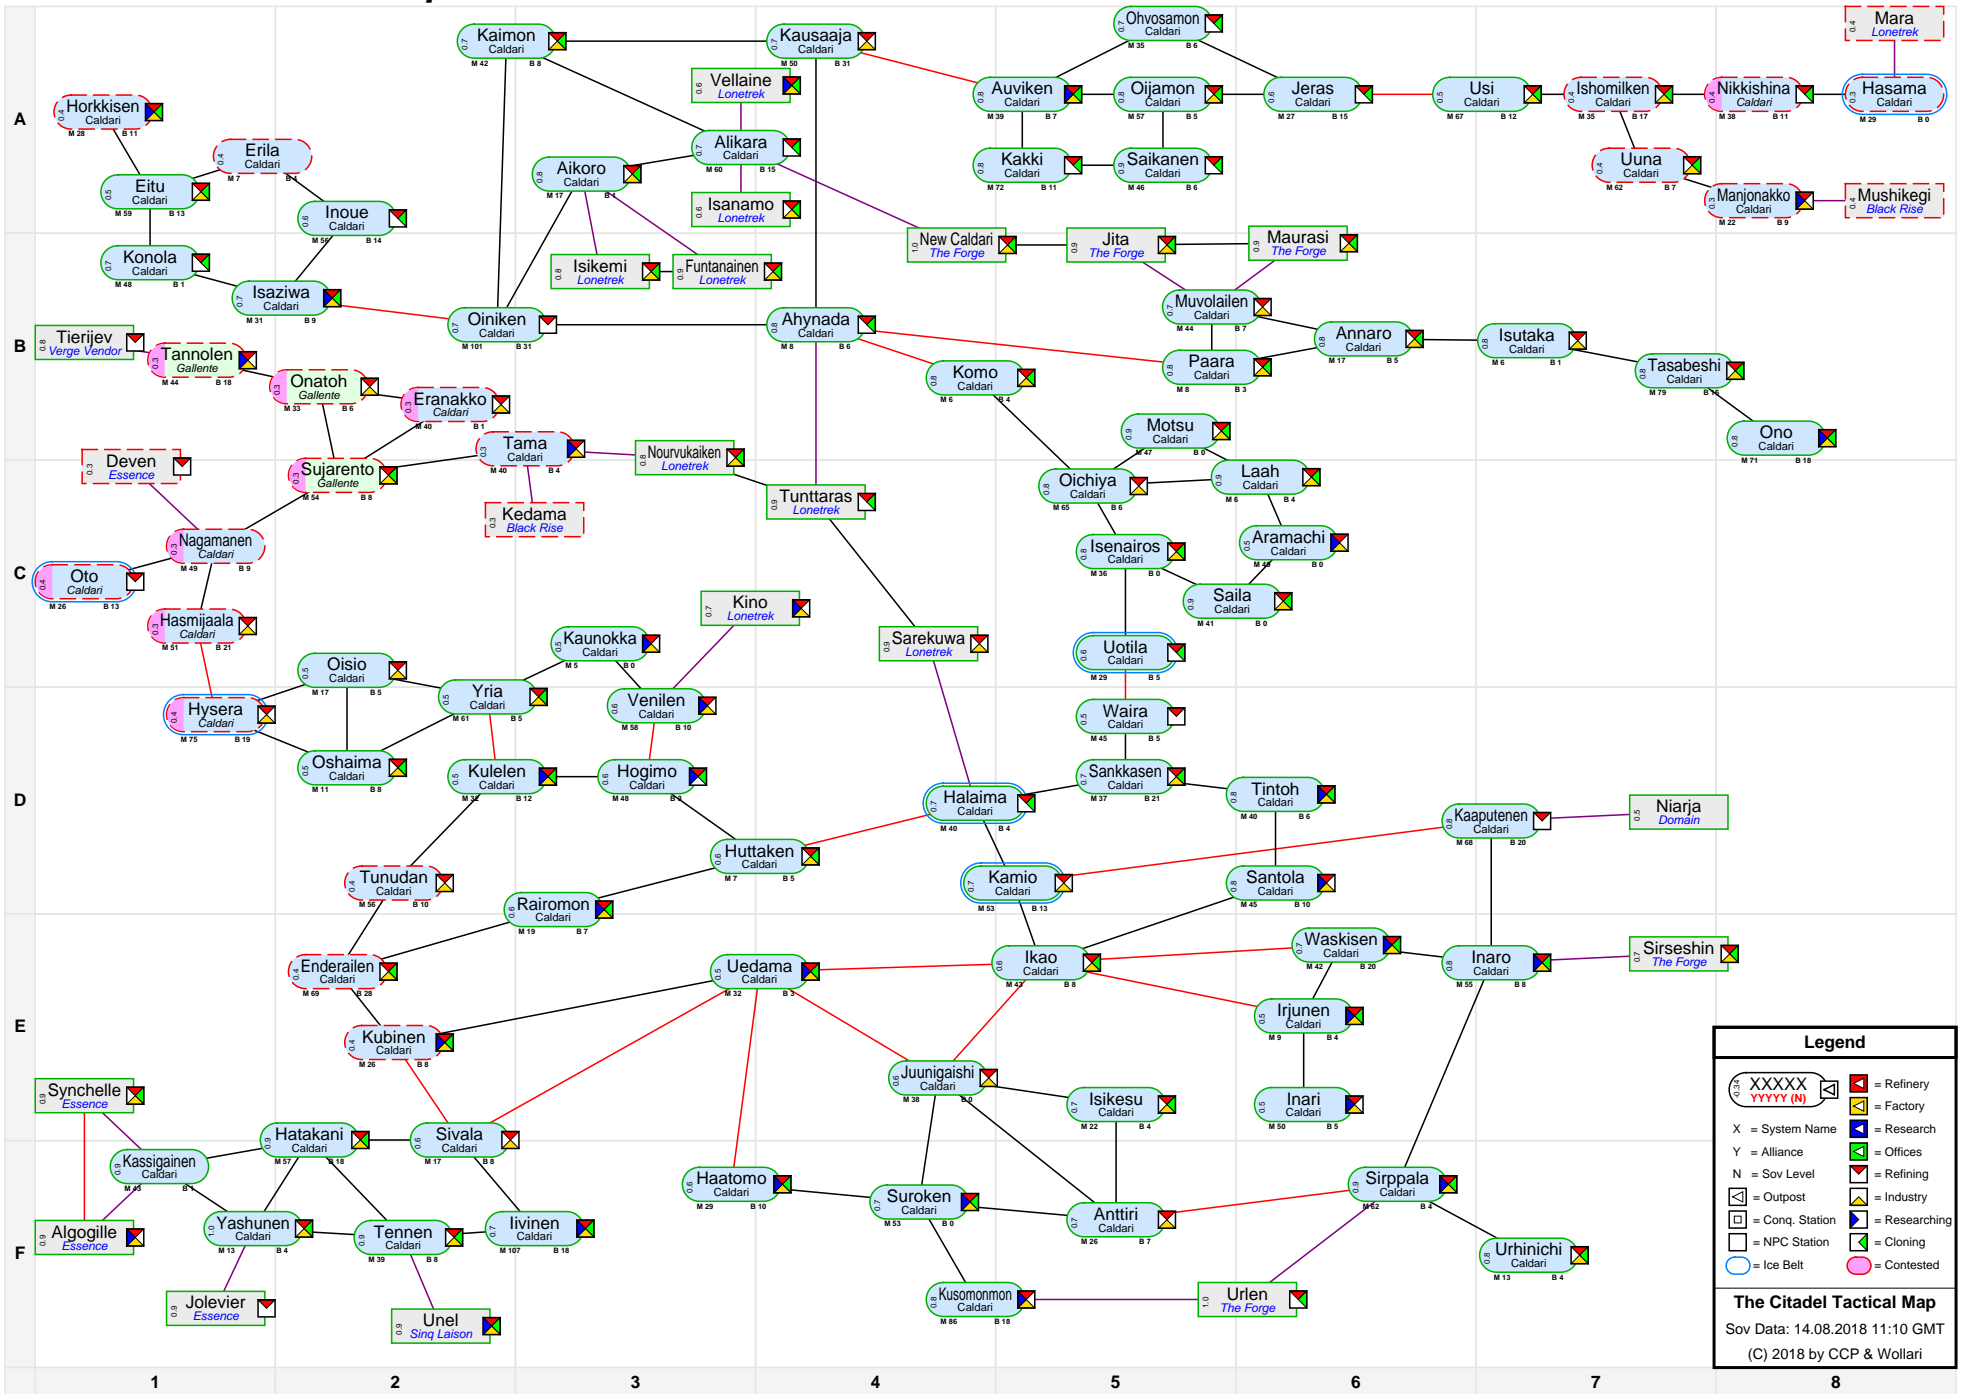

# The Citadel Tactical Map

**Legend**

- XXXXX (with icons) = Refinery
- YYYYY (with icon) = Factory
- X = System Name
- Y = Alliance
- N = Sov Level
- [ ] = Outpost
- [ ] = Conq. Station
- [ ] = NPC Station
- [ ] = Cloning
- [ ] = Contested

**The Citadel Tactical Map**  
 Sov Data: 14.08.2018 11:10 GMT  
 (C) 2018 by CCP & Wollari