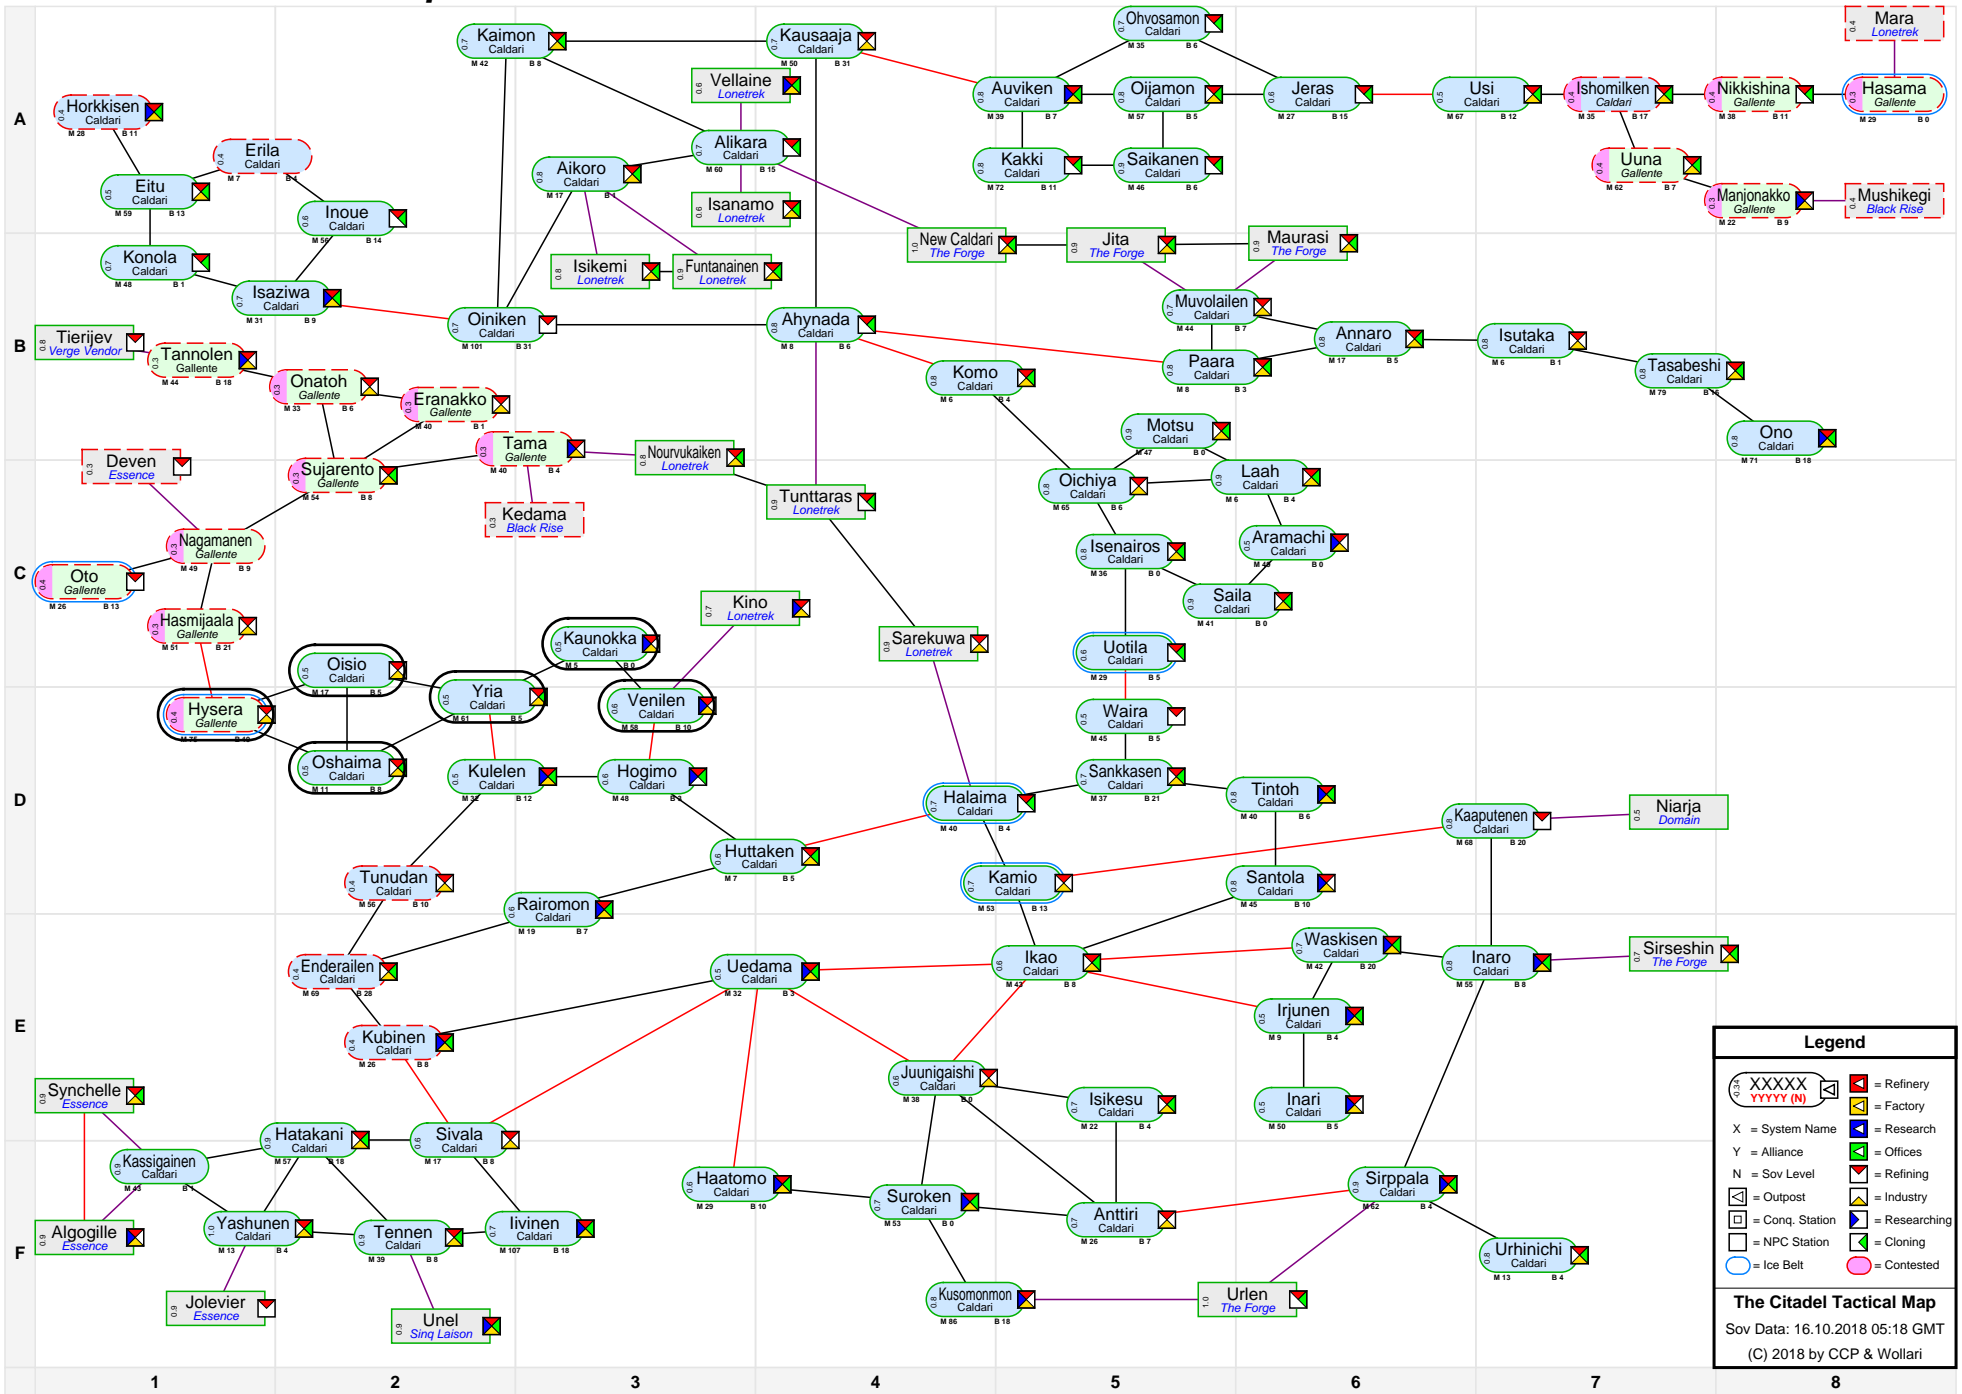

# The Citadel Tactical Map

**Legend**

- XXXXX (with M and B) = Refinery
- XXXXX (with M and B) = Factory
- X = System Name
- Y = Alliance
- N = Sov Level
- = Outpost
- = Conq. Station
- = NPC Station
- = Ice Belt
- = Contested
- = Research
- = Offices
- = Refining
- = Industry
- = The Forge
- = Cloning
- = Contested

**The Citadel Tactical Map**  
 Sov Data: 16.10.2018 05:18 GMT  
 (C) 2018 by CCP & Wollari