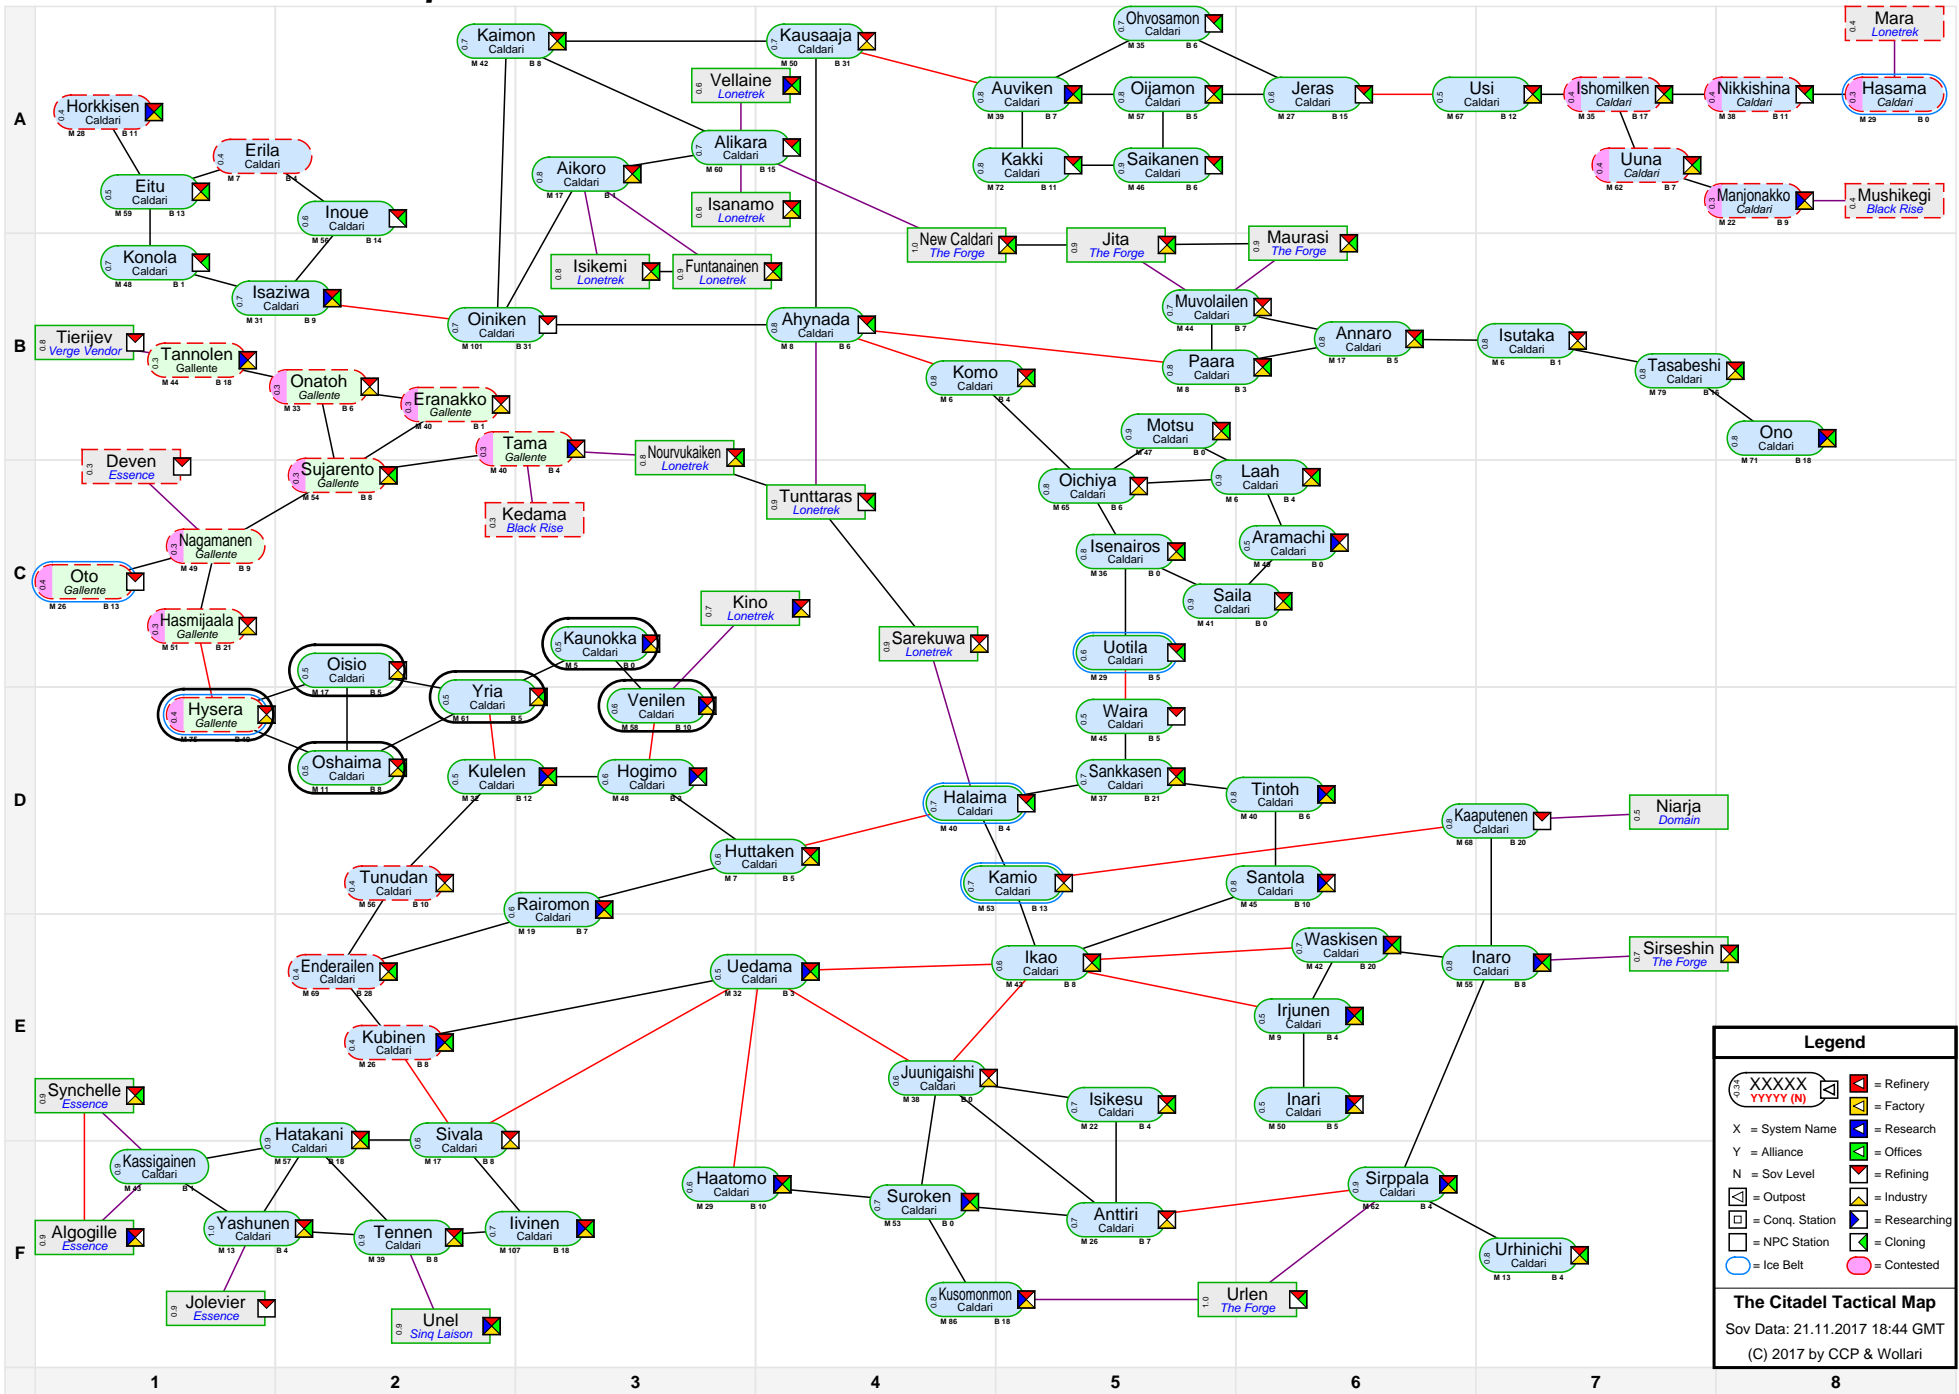

The Citadel Tactical Map

Legend

- XXXXX YYYYY (N) = Refinery
- X = System Name
- Y = Alliance
- N = Sov Level
- = Outpost
- = Conq. Station
- = NPC Station
- = Ice Belt
- = Contested
- 🏭 = Factory
- 🔬 = Research
- 🏢 = Offices
- 🔧 = Refining
- 🏭 = Industry
- 🔬 = Research
- 🏢 = Cloning
- 🚧 = Contested

The Citadel Tactical Map
 Sov Data: 21.11.2017 18:44 GMT
 (C) 2017 by CCP & Wollari